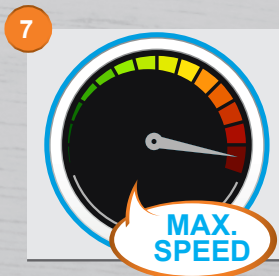

QUICK GUIDE

TJEP ROD CUTTER

OPERATE

© KYOCERA UNIMERCO 07.20.016_1029/44

QUICK GUIDE

TJEP ROD CUTTER

CONTROL

READY TO GO