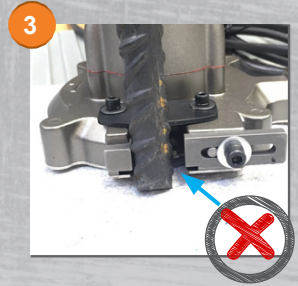

QUICK GUIDE

TJEP ROD CUTTER

OPERATE

© KYOCERA UNIMERCO 07.20.016_1029/44

QUICK GUIDE

TJEP ROD CUTTER

CONTROL

READY TO GO