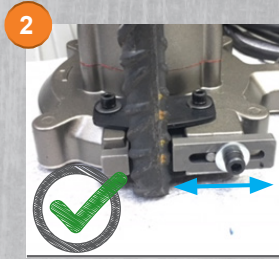

QUICK GUIDE

TJEP ROD CUTTER

OPERATE

© KYOCERA UNIMERCO 07.20.016_1029/44

QUICK GUIDE

TJEP ROD CUTTER

CONTROL

READY TO GO