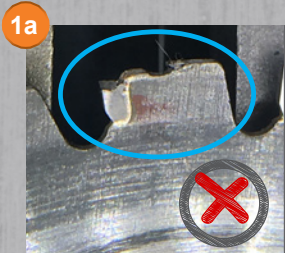

QUICK GUIDE

TJEP ROD CUTTER

OPERATE

© KYOCERA UNIMERCO 07.20.016_1029/44

QUICK GUIDE

TJEP ROD CUTTER

CONTROL

READY TO GO