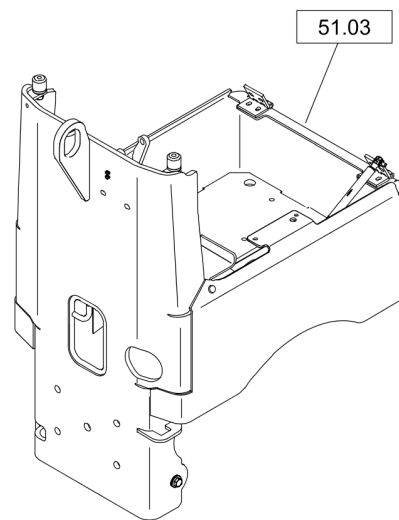

# 41.17

Item	Part No.	Qty	Name	SN INFO
1	DL92410118	1	Support	
2	DL72345116	2	Sealing ring	
3	DL72345123	2	Bearing block	
4	DL05272009	2	Spherical plain bearing	
5	DL07140806	4	Hexagon bolt	

**50 Frame** Frame with Attachment Parts