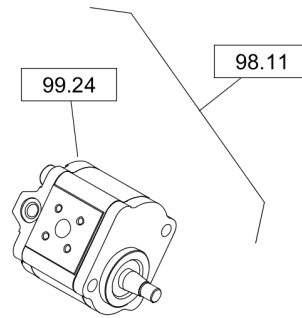

90 Hydraulic Hydraulic

Item	Part No.	Qty	Name	SN INFO
91.32	-		Hydraulics,pipes	
91.40	-		Control Block	
98.10	-		Travel motor,assembled	
98.11	-		Vibration motor,assembled	
99.12	-		Triple gear pump	
99.24	-		Hydr.Motor,Vibration	
99.48	-		Hydraulic Oil Filter	
99.51	-		Hydraulic Cylinder	
99.55	-		Control Block