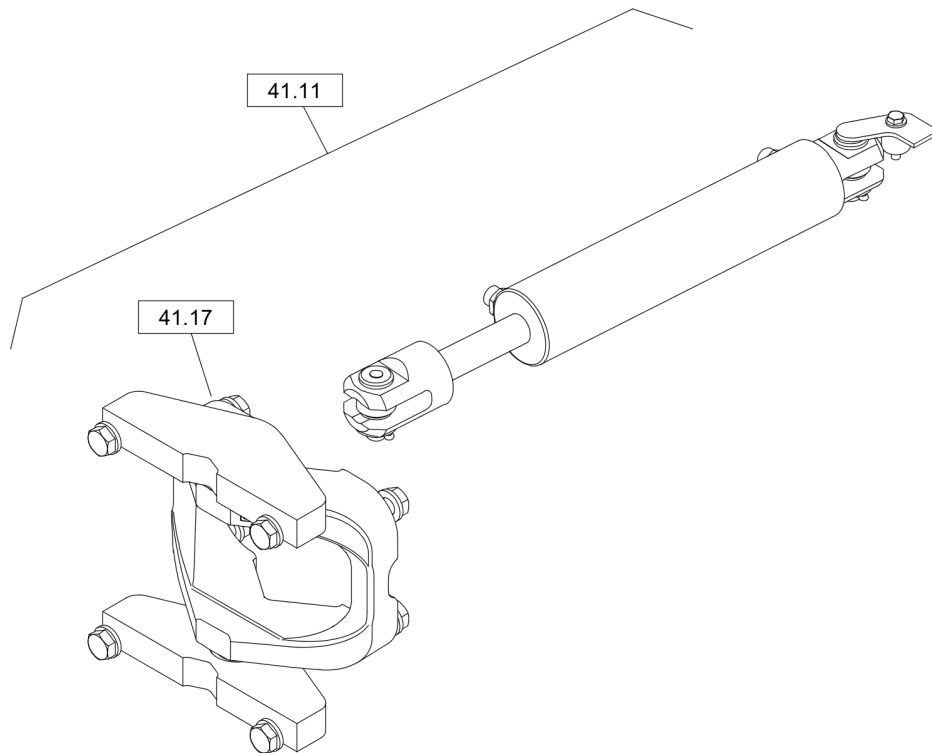

## 22.18/6

Refer to Parts Online for the most up to date information. The printed information might be outdated.

Thu May 17 12:20:19 UTC 2018

**40 Steering System** Steering System

Item	Part No.	Qty	Name	SN INFO
41.11	-		Articulated Joint	
41.17	-		Articulated joint,assembled	