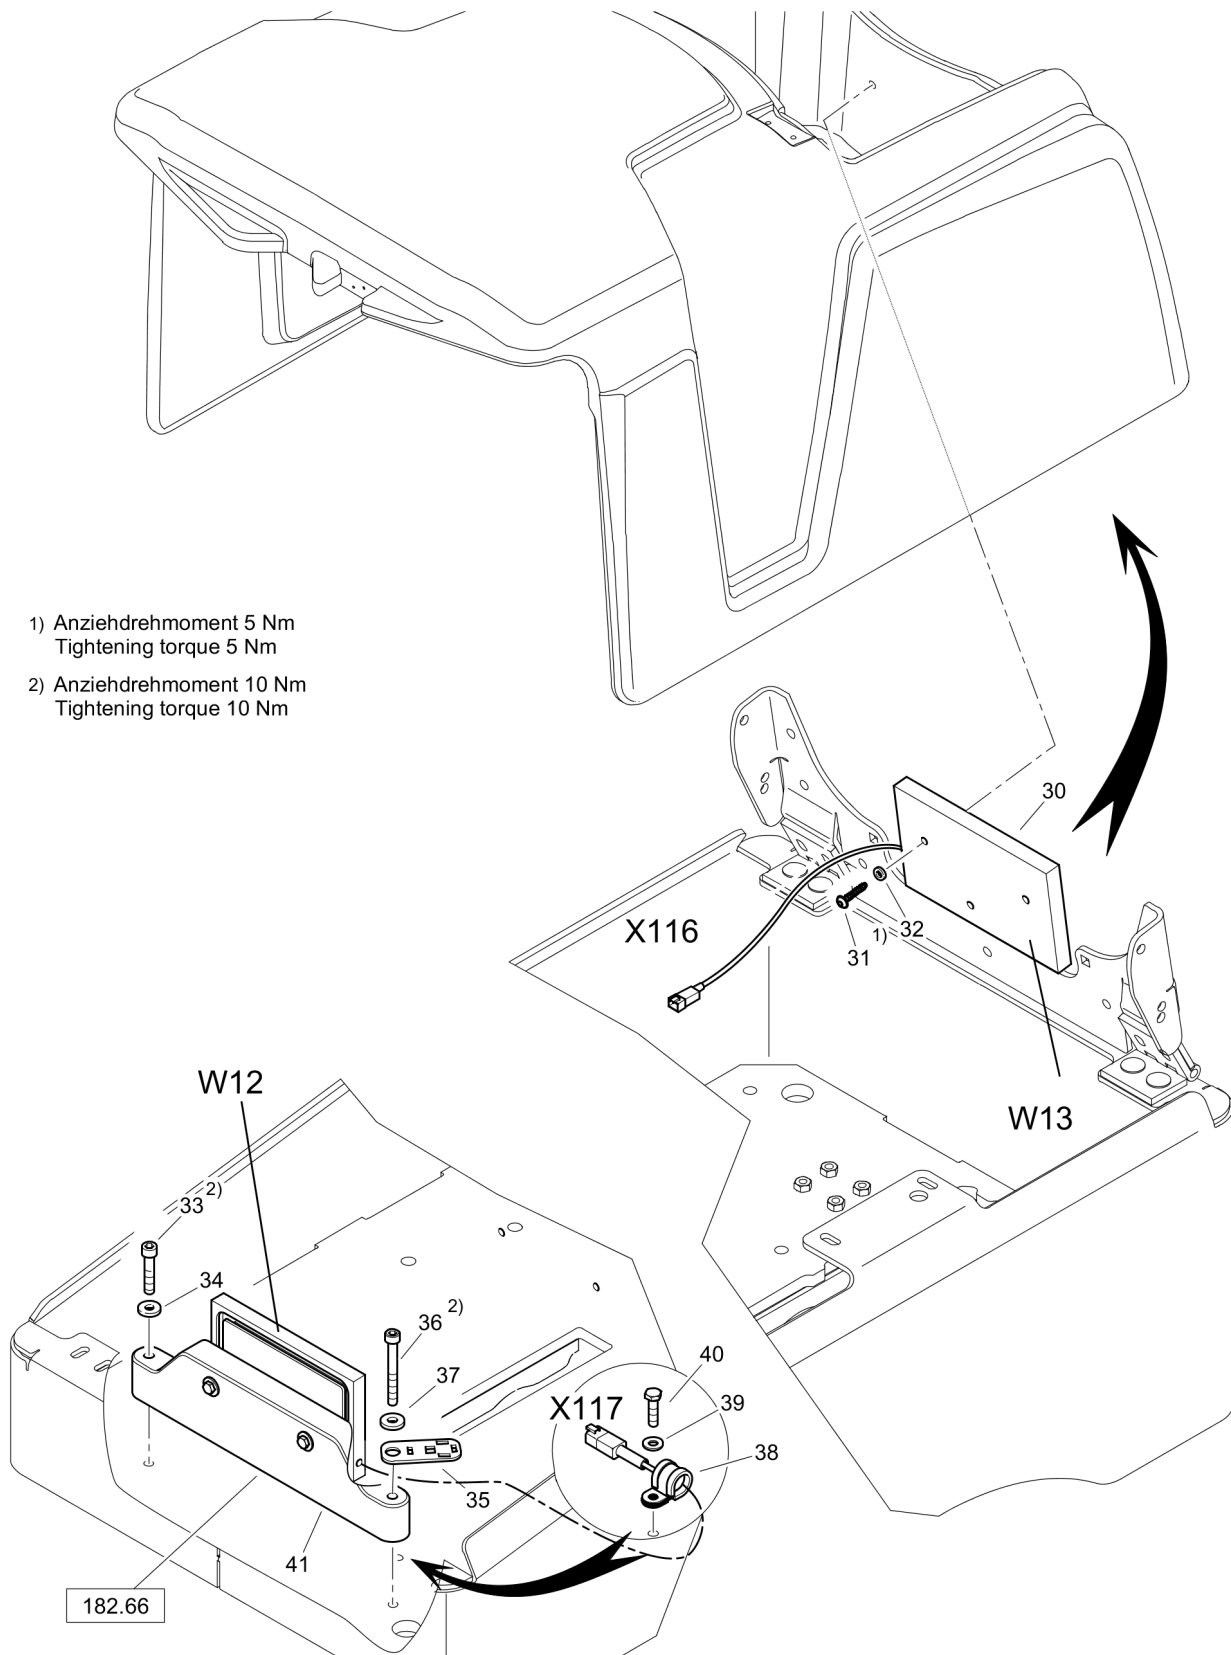

# 182.32/2

Refer to Parts Online for the most up to date information. The printed information might be outdated.

Thu May 17 12:20:44 UTC 2018

**Special Equipment** Aerial, assembled

1) Anziehdrehmoment 5 Nm  
Tightening torque 5 Nm