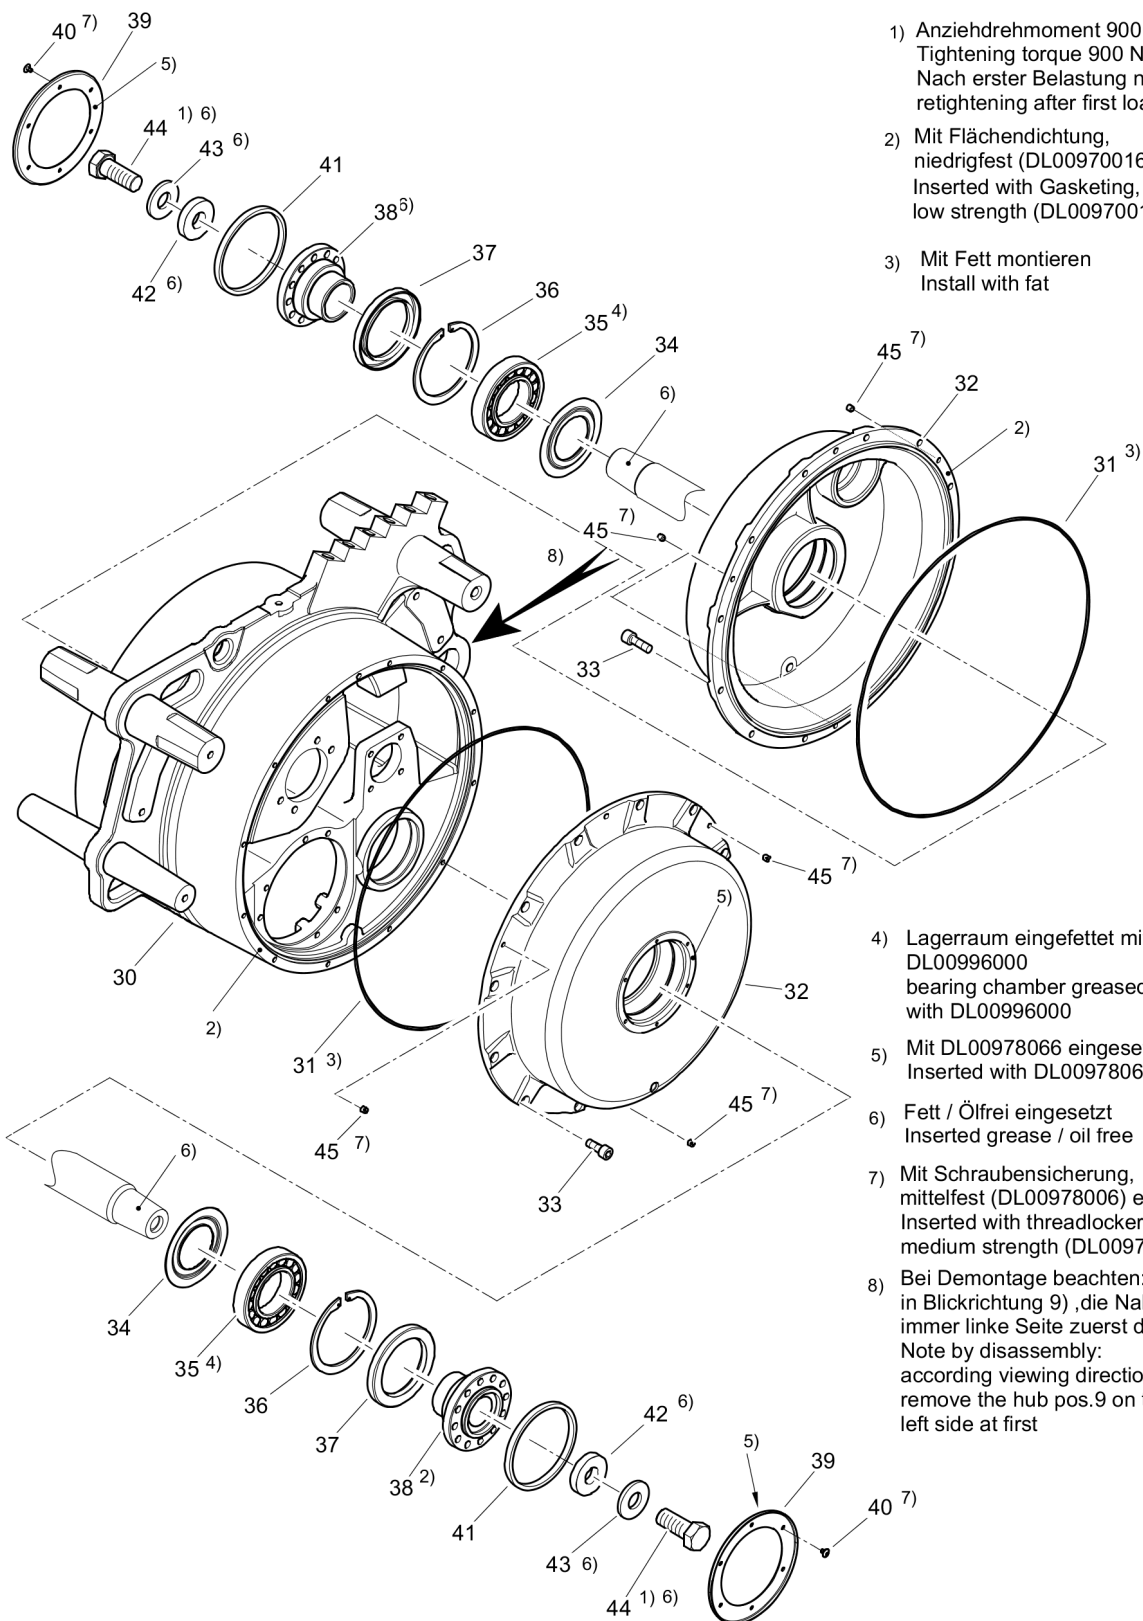

22.17/3

Refer to Parts Online for the most up to date information. The printed information might be outdated.

Thu May 17 12:20:16 UTC 2018

Item	Part No.	Qty	Name	SN INFO
72	DL05550755	2	Hose assy.ac.WN3111	
73	DL05557609	2	Hose assy.ac.WN3111	
74	DL05557192	1	Hose assy.ac.WN3111	
22.10			Drum Drive