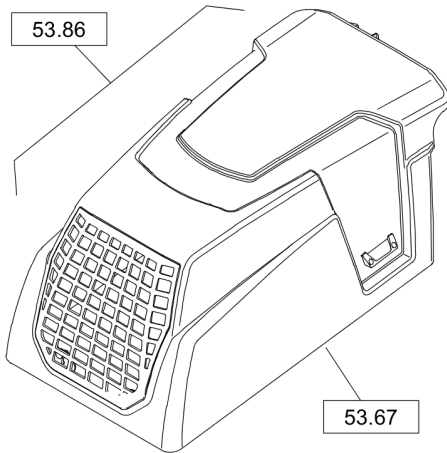

Item	Part No.	Qty	Name	SN INFO
1	DL92410118	1	Support	
2	DL72345116	2	Sealing ring	
3	DL72345123	2	Bearing block	
4	DL05272009	2	Spherical plain bearing	
5	DL07140806	4	Hexagon bolt	

50 Frame Frame with Attachment Parts