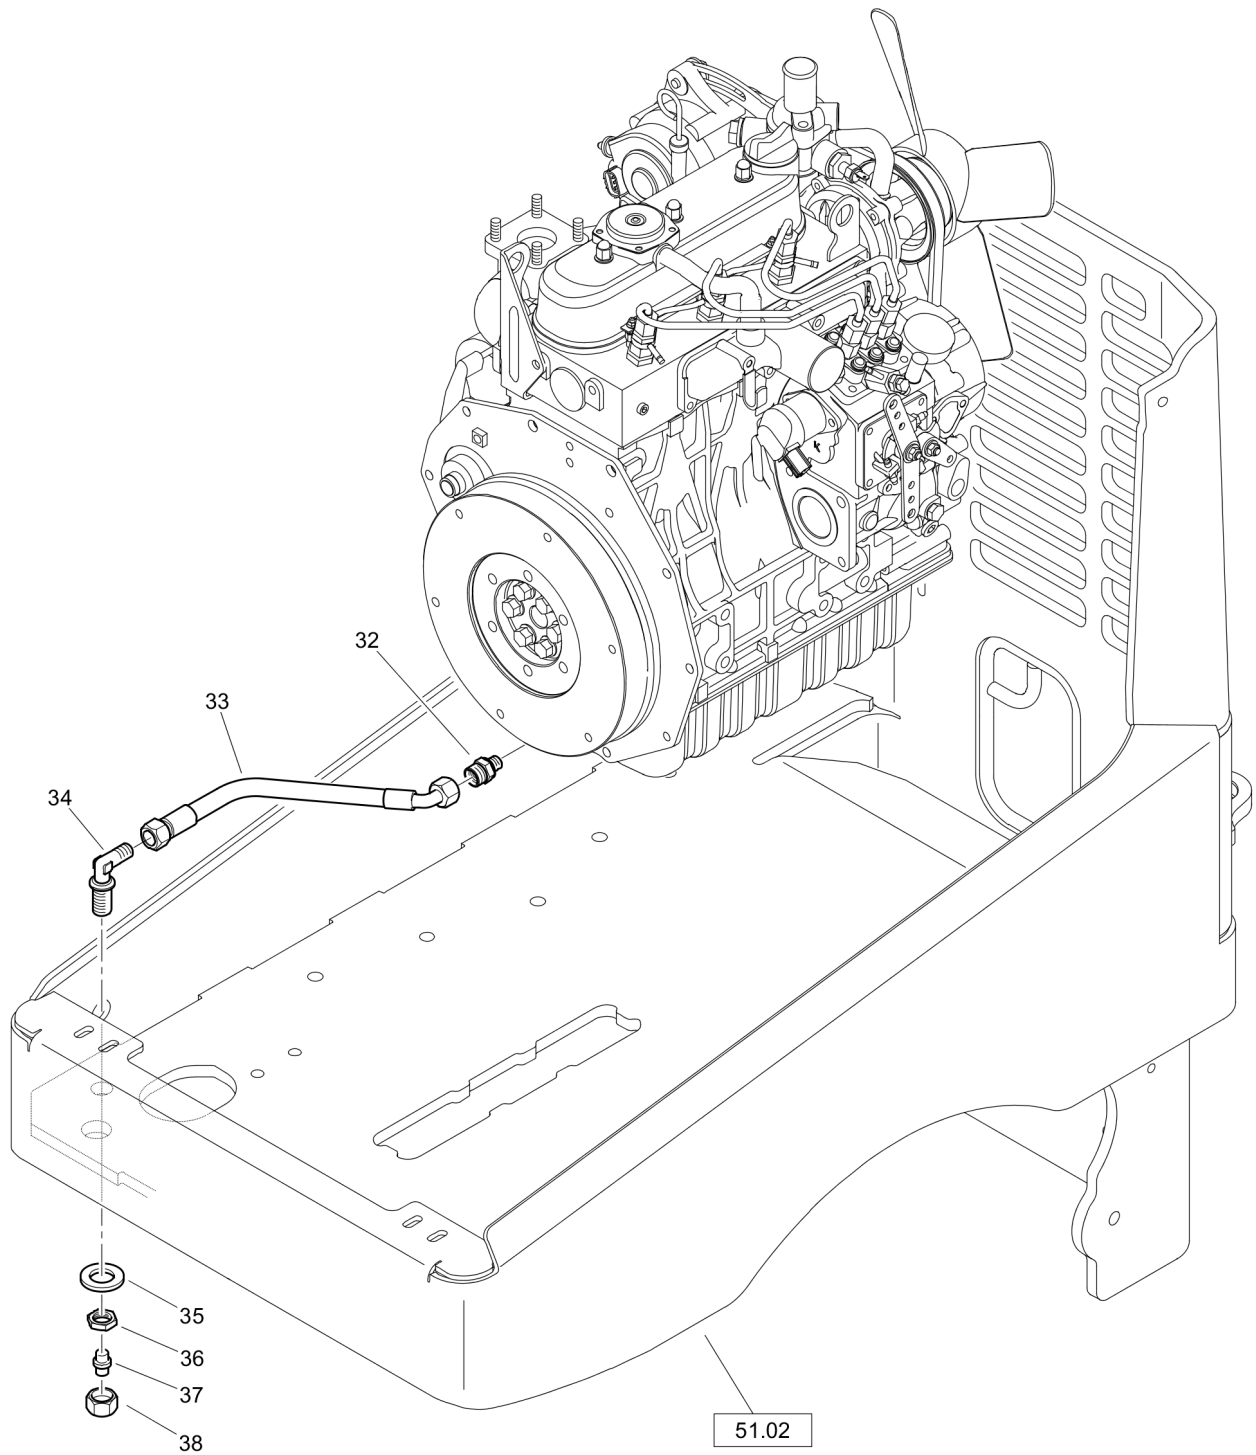

12.13/2

Refer to Parts Online for the most up to date information. The printed information might be outdated.
Thu May 17 12:20:10 UTC 2018

Item	Part No.	Qty	Name	SN INFO
38	DL05545022	1	Cap nut	
51.02			Front Frame