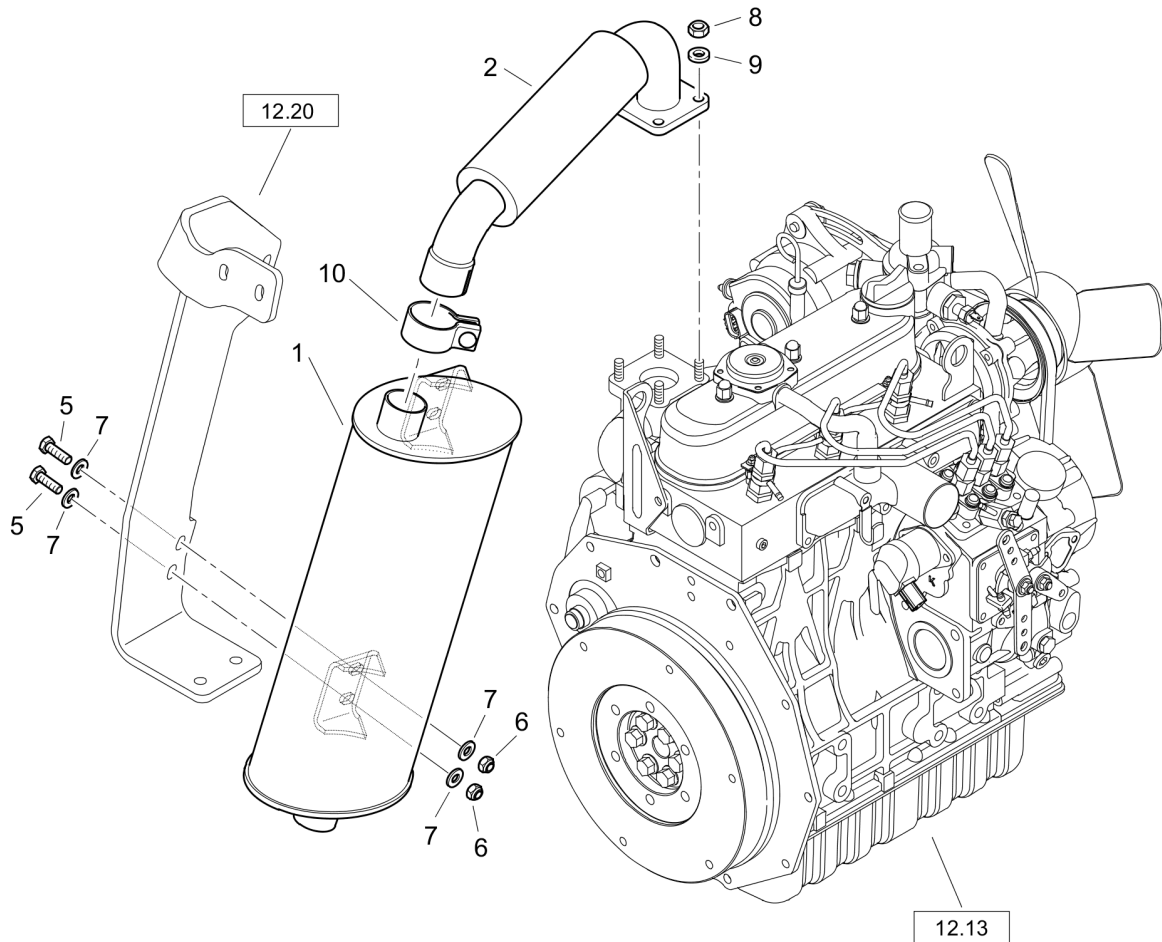

Engine / Fitting Parts Exhaust System

12.31

Refer to Parts Online for the most up to date information. The printed information might be outdated.
Thu May 17 12:20:11 UTC 2018

Item	Part No.	Qty	Name	SN INFO
1	DL72410135	1	Exhaust silencer	
2	DL72410139	1	Exhaust pipe	
5	DL07140834	4	Hexagon bolt	
6	DL08130813	4	Safety nut	
7	DL08510817	8	Washer	
8	DL05727284	4	Safety nut	
9	DL08510817	4	Washer	
10	DL05727500	1	Clamp	
12.13			Engine	
12.20			Air Intake