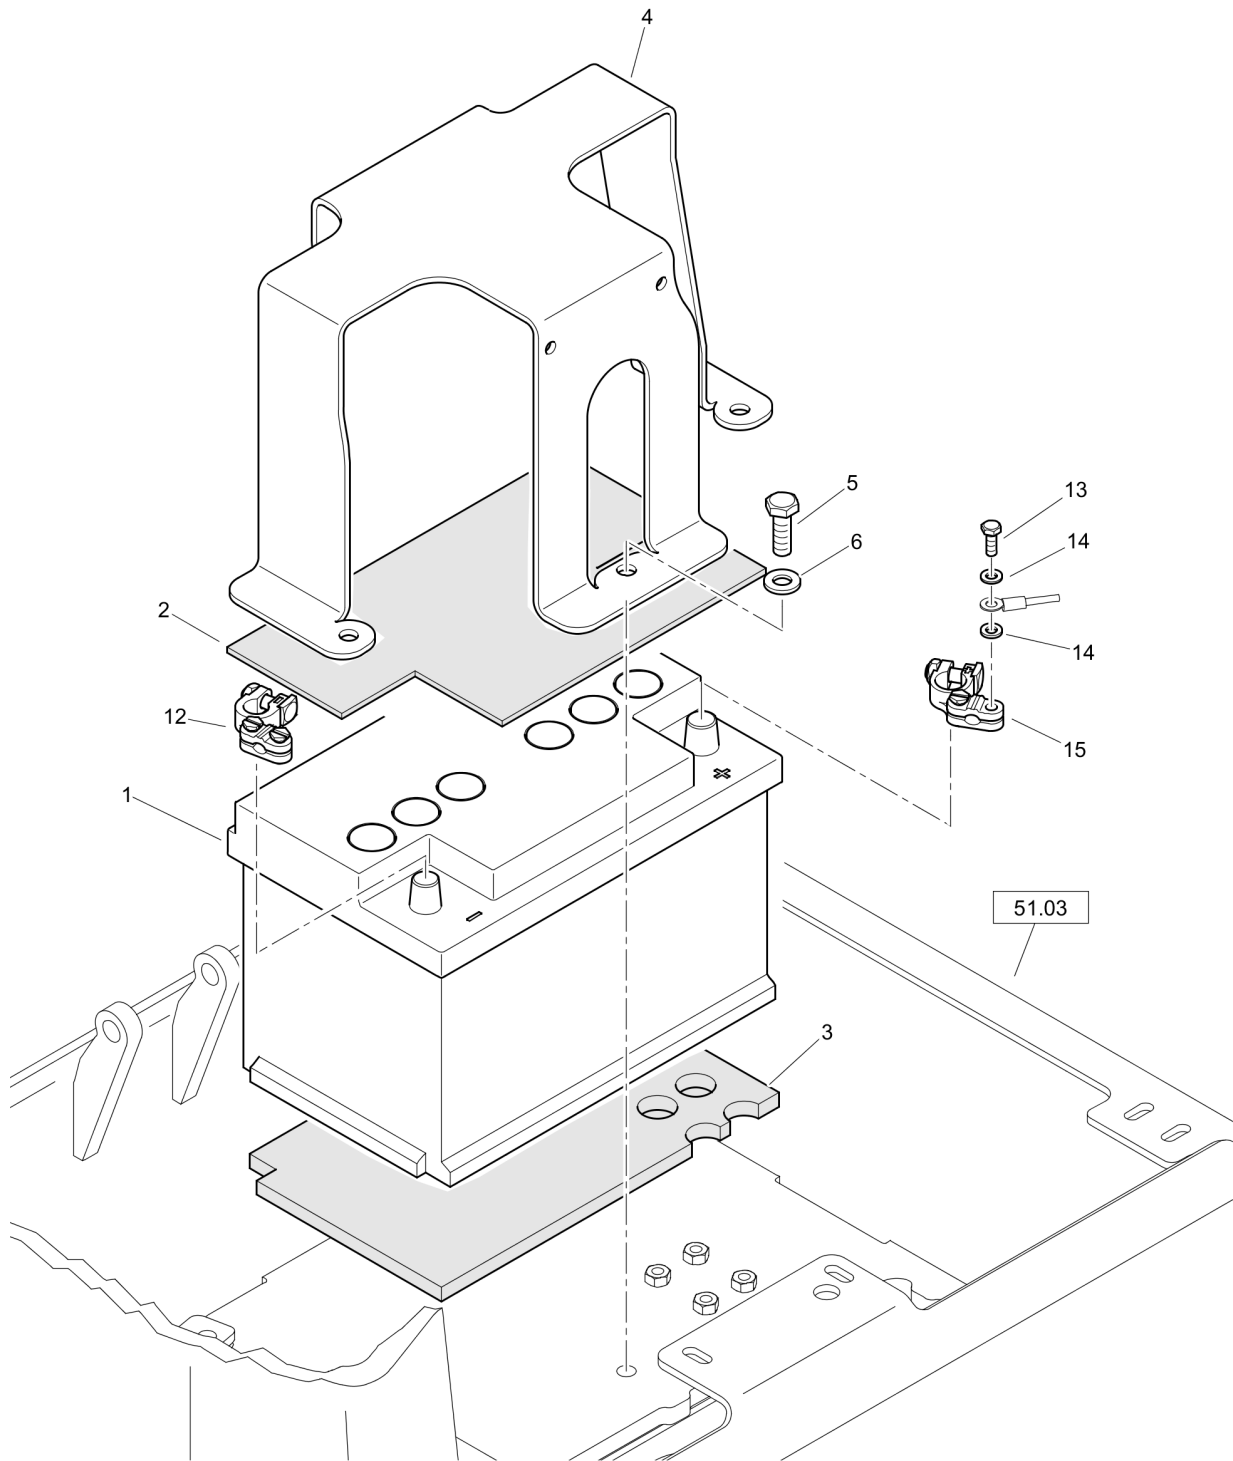

Electrical System Electrical Equipment

81.20/1

Refer to Parts Online for the most up to date information. The printed information might be outdated.

Thu May 17 12:20:30 UTC 2018

Item	Part No.	Qty	Name	SN INFO
1	DL05753237	1	Battery	
2	DL72400261	1	Insulating mat	
3	DL72400202	1	Insulating mat	
4	DL72400276	1	Clamping sheet	
5	DL07141030	3	Hexagon bolt	
6	DL08511021	3	Washer	
12	DL05756012	1	Screw rail clip	
13	DL07140626	1	Hexagon bolt	
14	DL08510612	2	Washer	
15	DL05756013	1	Screw rail clip	
16	DL05551910	1	Tube clamp	
17	DL05766864	1	Horn	
18	DL72400174	1	Flat steel	
19	DL08140812	1	Hexagon nut	
51.03			Rear Frame	
53.66			Rearhood	
12.20			Air Intake