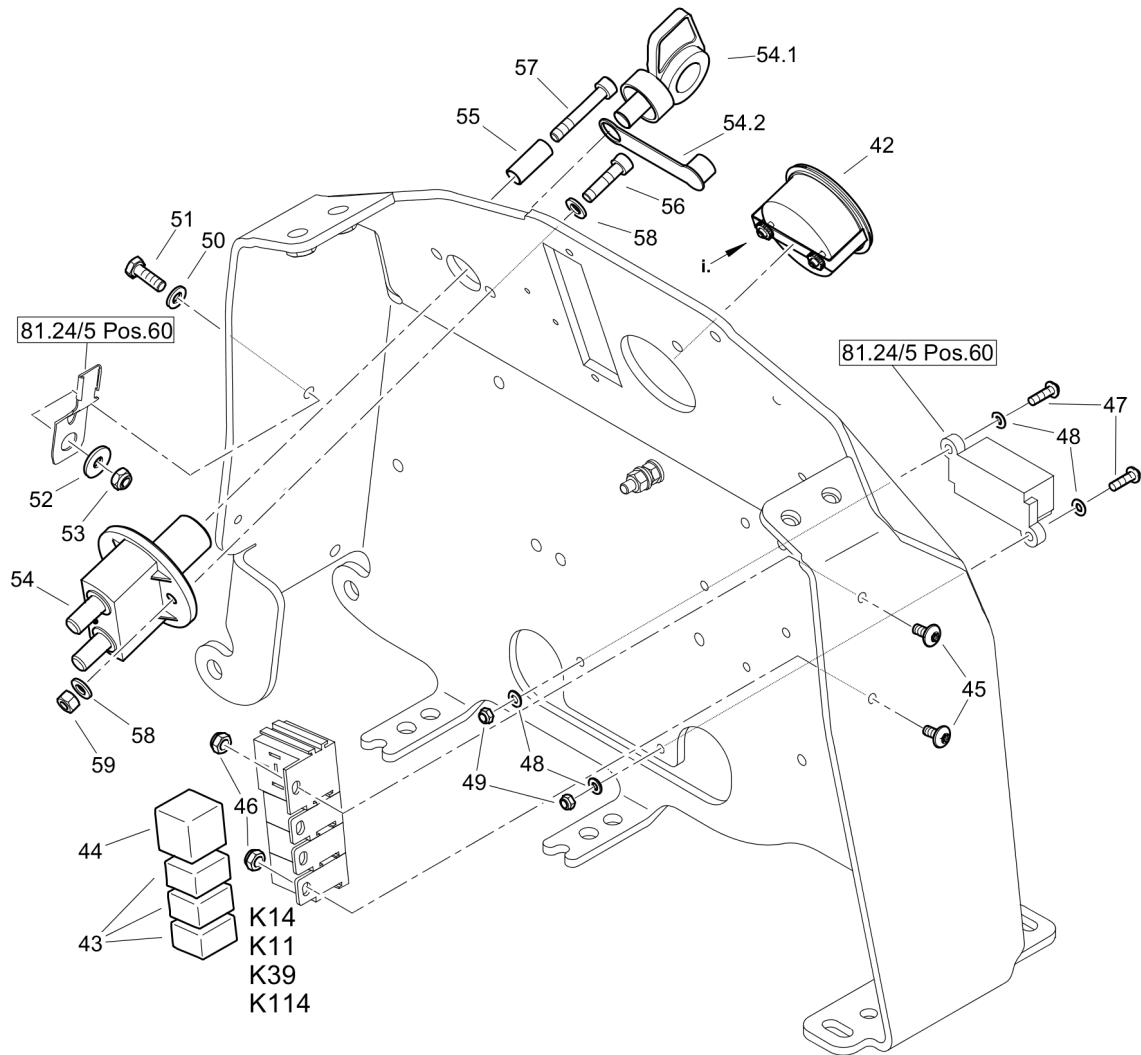

## 81.24/2

Refer to Parts Online for the most up to date information. The printed information might be outdated.

Thu May 17 12:20:31 UTC 2018

Item	Part No.	Qty	Name	SN INFO
37	DL08510612	2	Washer	
38	DL07140568	1	Hexagon bolt	
39	DL08110508	2	Hexagon nut	
40	DL08621053	2	Washer	
41	DL05551912	1	Tube clamp	
42	DL05768251	1	Monitoring module	
43	DL05766955	3	Relay	
44	DL05766959	1	Relay	
45	DL07210890	2	Lens head screw	
46	DL08130508	2	Safety nut	
47	DL07210424	2	Pens head screw	
48	DL08510409	4	Washer	
49	DL08130408	2	Safety nut	
50	DL08510612	1	Washer	
51	DL07140629	1	Hexagon bolt	
52	DL08621064	1	Washer	
53	DL08130611	1	Safety nut	
54	DL05766866	1	Battery switch	
54.1	DL05766865	1	Key	
54.2	DL05766863	1	Protection cap	
55	DL72400258	1	Spacer sleeve	
56	DL07230621	1	Socket-head cap screw	
57	DL07230650	1	Socket-head cap screw	
58	DL08510612	3	Washer	
59	DL08130611	2	Safety nut	
60	DL72470189	1	Wiring	
182.30			FG5-Cable/Rad.rem.cont.868Mhz	
182.32			FG6-Cable/Rad.rem.cont.916Mhz	
88.01			Wire harnesses	