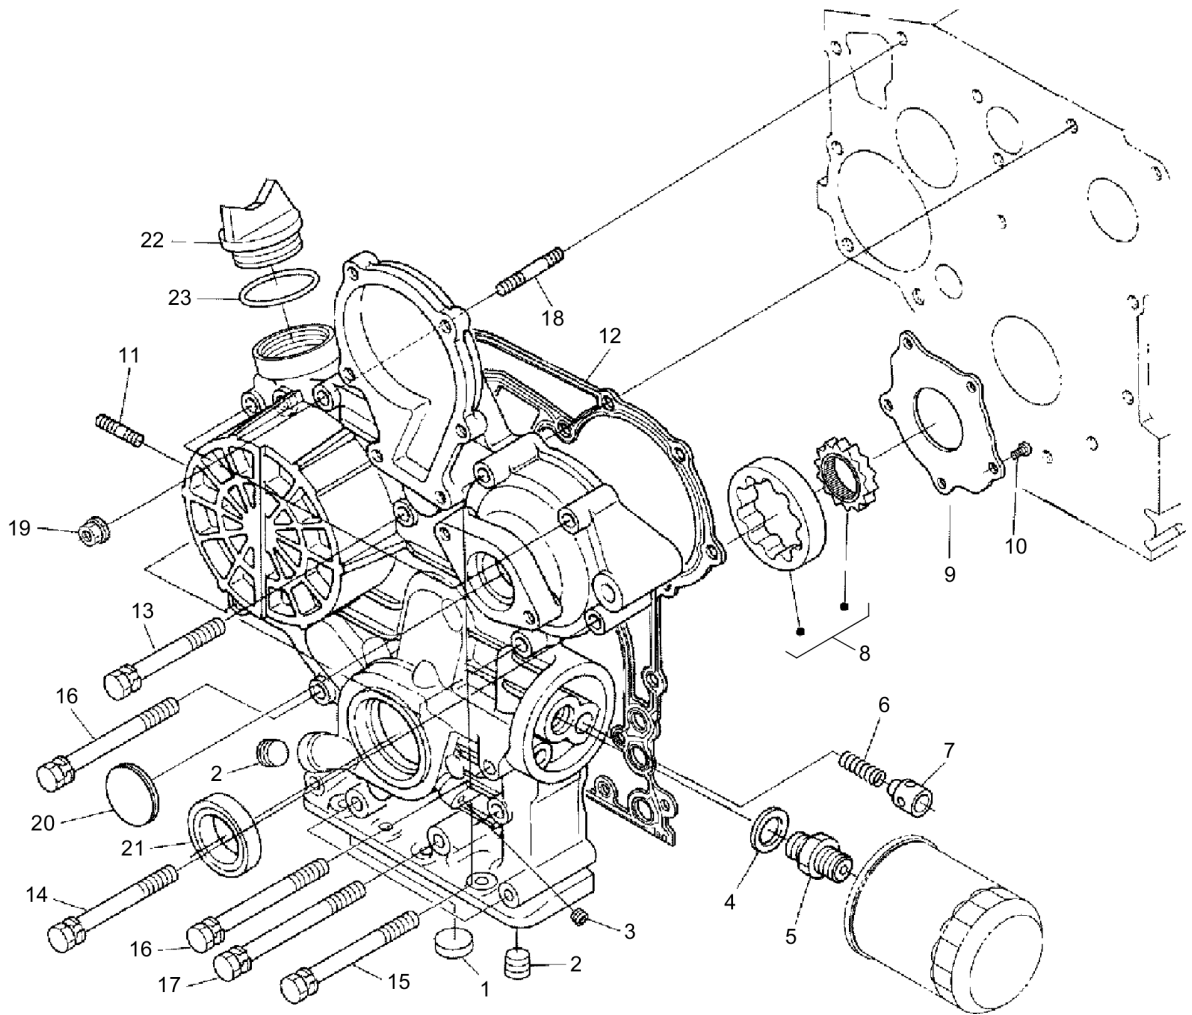

Engine / Fitting Parts Front Cover

11.02

Refer to Parts Online for the most up to date information. The printed information might be outdated.
Thu May 17 12:19:57 UTC 2018

Item	Part No.	Qty	Name	SN INFO
1	DL05741594	1	Sealing cap	
2	DL05740721	1	Plug	
3	DL05740022	2	Plug	
4	DL05740519	1	Washer	
5	DL05740062	1	Connection piece	
6	DL05742978	1	Valve spring	
7	DL05742979	1	Valve unit	
8	DL05742980	1	Oil pressure pump	
9	DL05742981	1	Oil pump cover	
10	DL05743018	5	Screw	
11	DL05740724	2	Stud	
12	DL05742436	1	Gasket,crankcase	
13	DL05740508	3	Screw	
14	DL05742982	4	Screw	
15	DL05740523	2	Screw	
16	DL05740071	2	Screw	
17	DL05741951	6	Screw	
18	DL05740723	1	Stud	
19	DL05740384	1	Nut	
20	DL05740739	1	Plug	
21	DL05740617	1	Radial seal	
22	DL05740094	1	Plug,oil filling	
23	DL05742584	1	O-ring