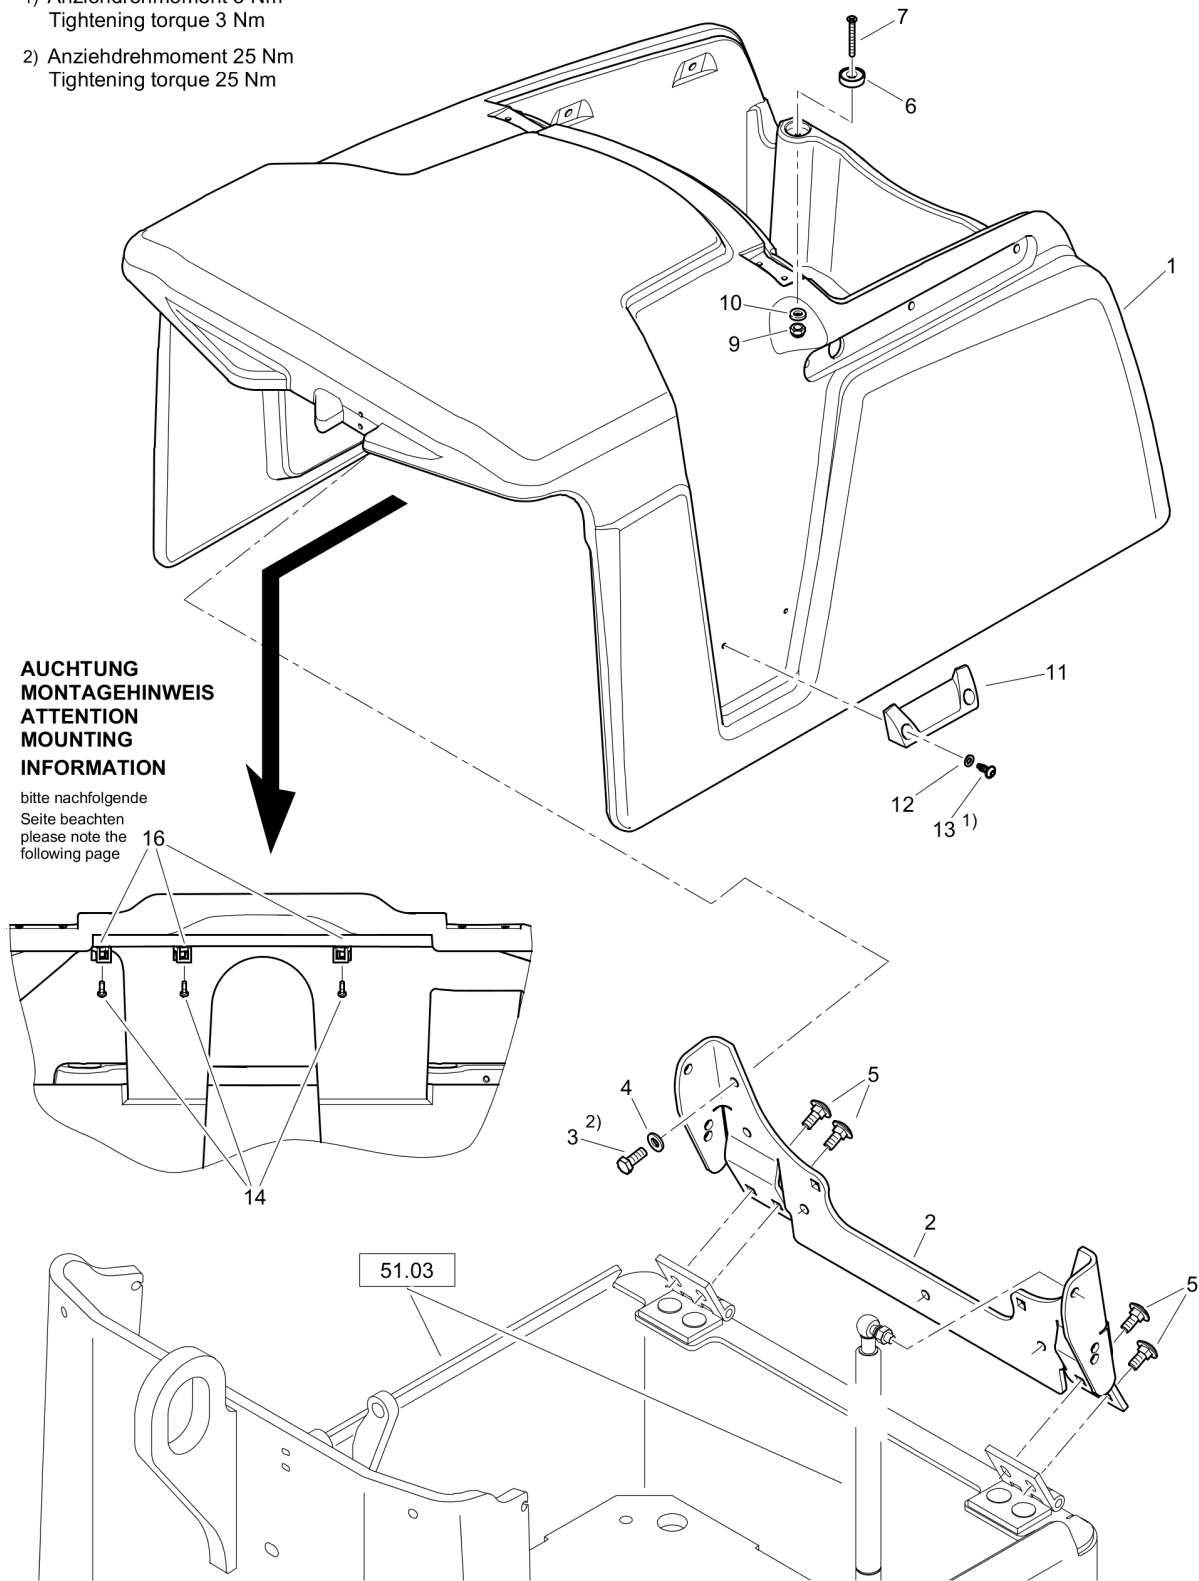

**Frame with Attachment Parts** Rear hood, assembled

- 1) Anziehdrehmoment 3 Nm  
Tightening torque 3 Nm
- 2) Anziehdrehmoment 25 Nm  
Tightening torque 25 Nm

**53.85/1**

Item	Part No.	Qty	Name	SN INFO
1	DL72001083	1	Rear hood	
2	DL72370198	1	Hinge plate	
3	DL07140820	7	Hexagon bolt	
4	DL08510817	7	Washer	
5	DL07280803	4	Flat head screw	
6	DL05939218	2	Magnet	
7	DL07310440	2	Countersunk screw	
9	DL08130408	2	Safety nut	
10	DL08510409	2	Washer	
11	DL72370222	1	Handle	
12	DL08510511	2	Washer	
13	DL07815016	2	Screw	
14	DL07210826	3	Fallow drop screw	
16	DL06911203	3	Cableclip	
17	DL05932156	1	Lock	
18	DL07815016	2	Screw	
19	DL72370255	1	Cover	
20	DL05939254	1	Hinge	
21	DL05939255	1	Hinge	
22	DL07815020	8	Screw	
23	DL72370256	1	Plate	
24	DL08510612	2	Washer	
25	DL07210616	4	Lens head scew	
26	DL72370236	1	Plate	
27	DL07815016	2	Screw	
28	DL05581185	1	Gas spring	
29	DL08510817	1	Washer	
30	DL08130813	1	Safety nut	
31	DL88003146	1	Band, belt	
32	DL72370242	1	Holder	
33	DL08130813	1	Safety nut	
34	DL07210894	1	Lens head screw	
35	DL72370260	1	Holder	
36	DL07813999	6	Screw	
37	DL06911204	1	Cableclip	
38	DL08130611	2	Safety nut	
39	DL08510511	2	Washer	