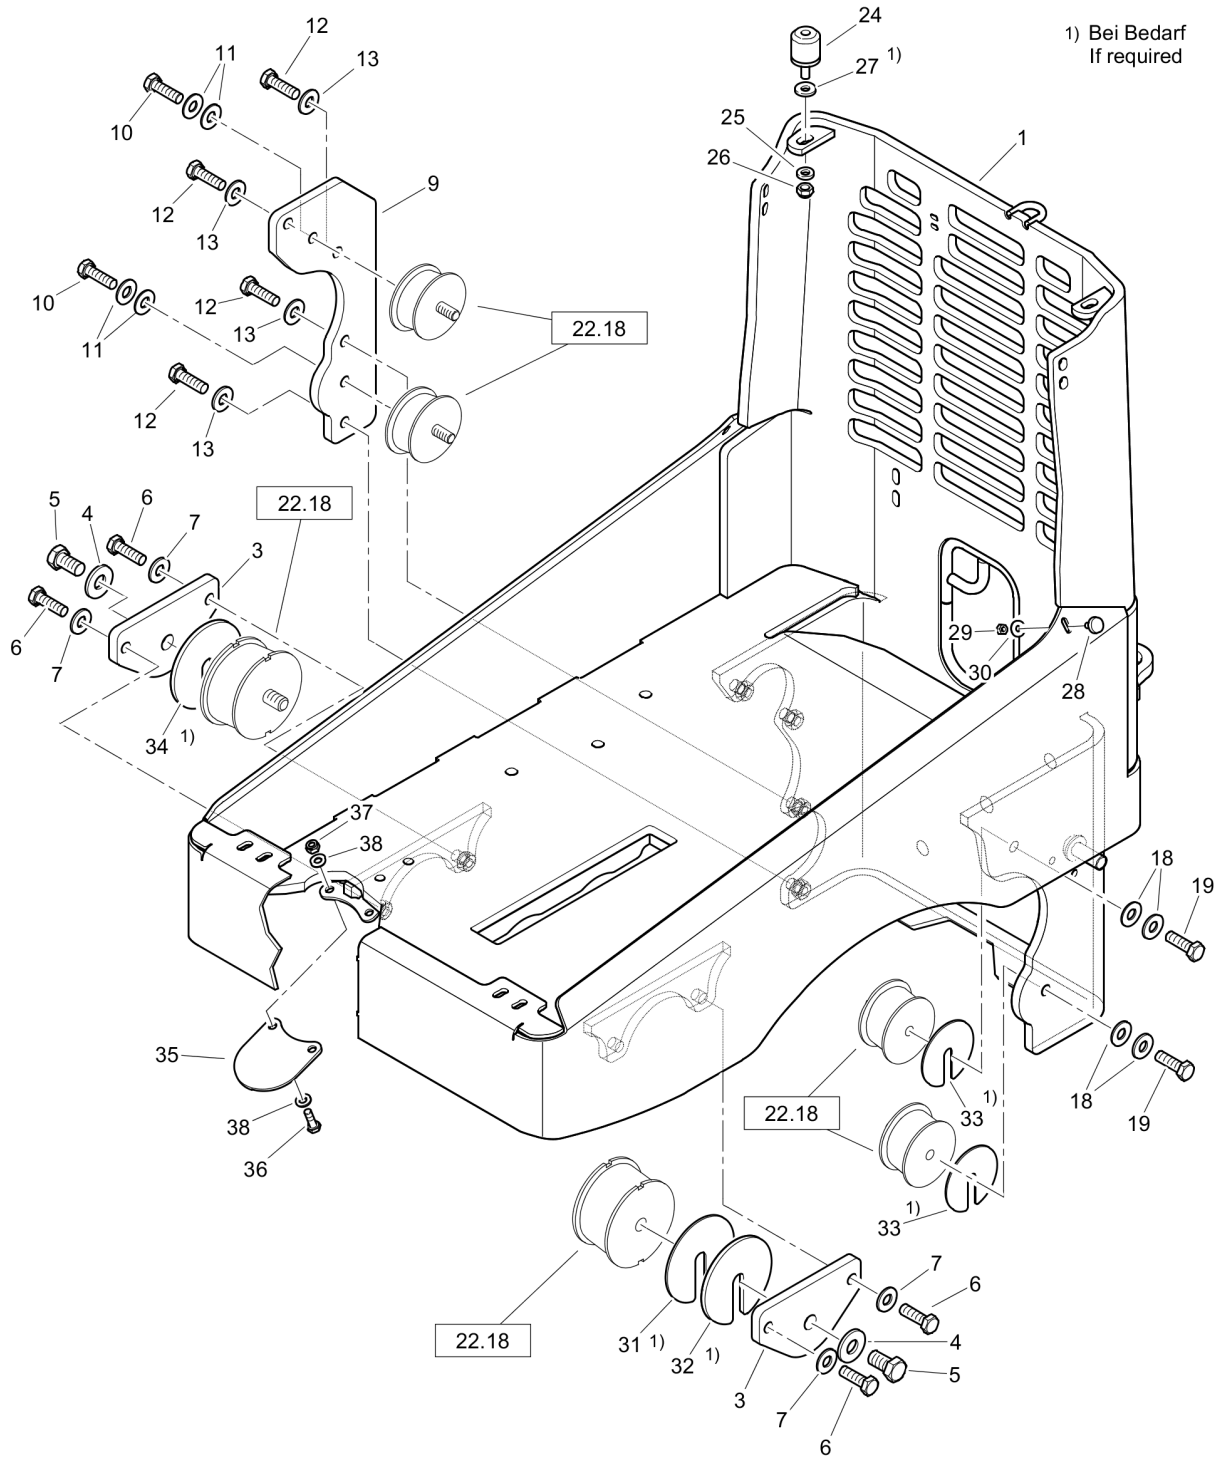

Item	Part No.	Qty	Name	SN INFO
51.02	-		Front Frame	
51.03	-		Rear Frame	
53.57	-		Hydraulic Tank	
53.61	-		Scraper	
53.66	-		Rearhood	
53.67	-		Fronthood	
53.85	-		Rear hood, assembled	
53.86	-		Front hood, assembled	
53.94	-		Hydraulic oil tank,assembled	

Frame with Attachment Parts Front Frame

51.02/1

Refer to Parts Online for the most up to date information. The printed information might be outdated.

Thu May 17 12:20:22 UTC 2018