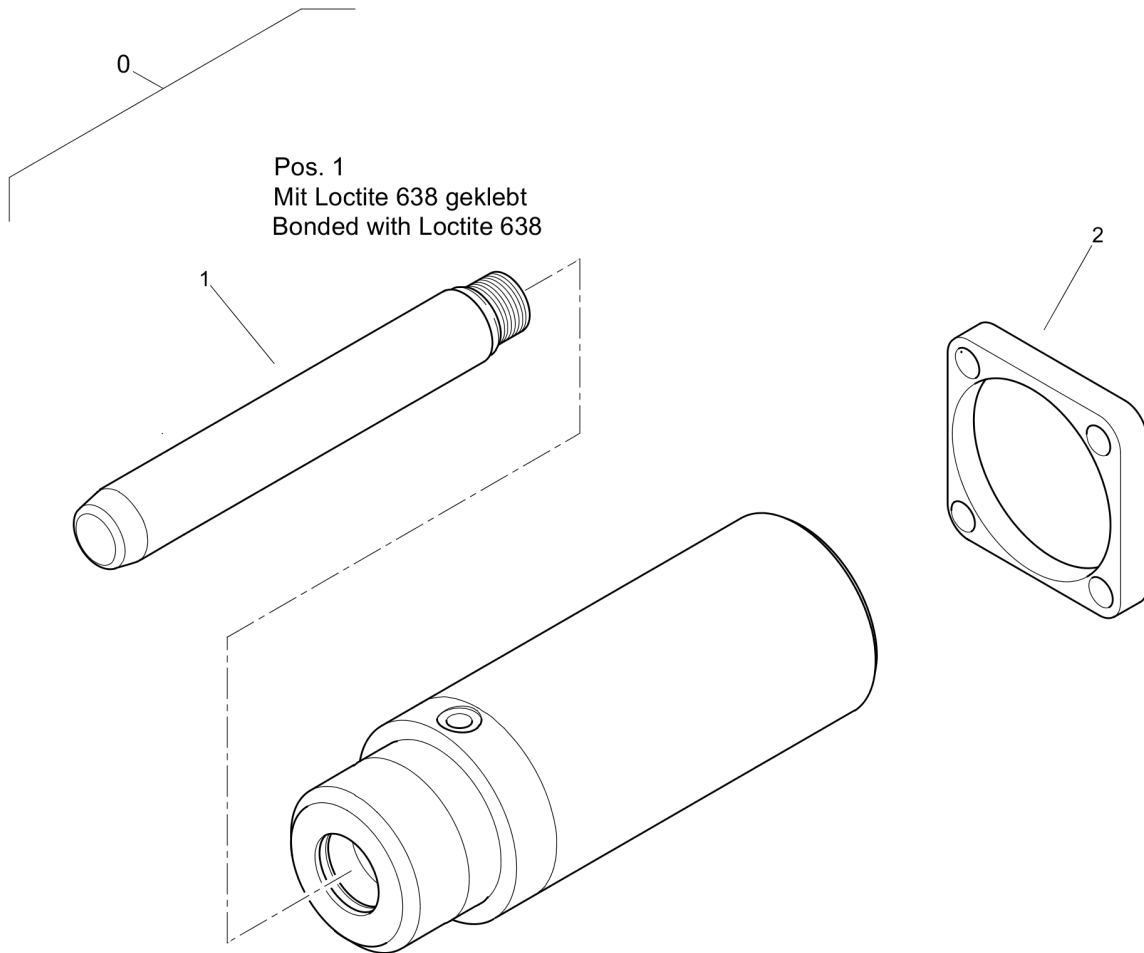

**Hydraulic** Hydraulic Cylinder

**99.51**

Item	Part No.	Qty	Name	SN INFO
0	DL05850334	1	Brake cylinder	
1	DL05851263	1	Piston rod	
2	DL05851264	1	Flange	
3	DL05851262	1	Kit,seal	

**Hydraulic** Control Block