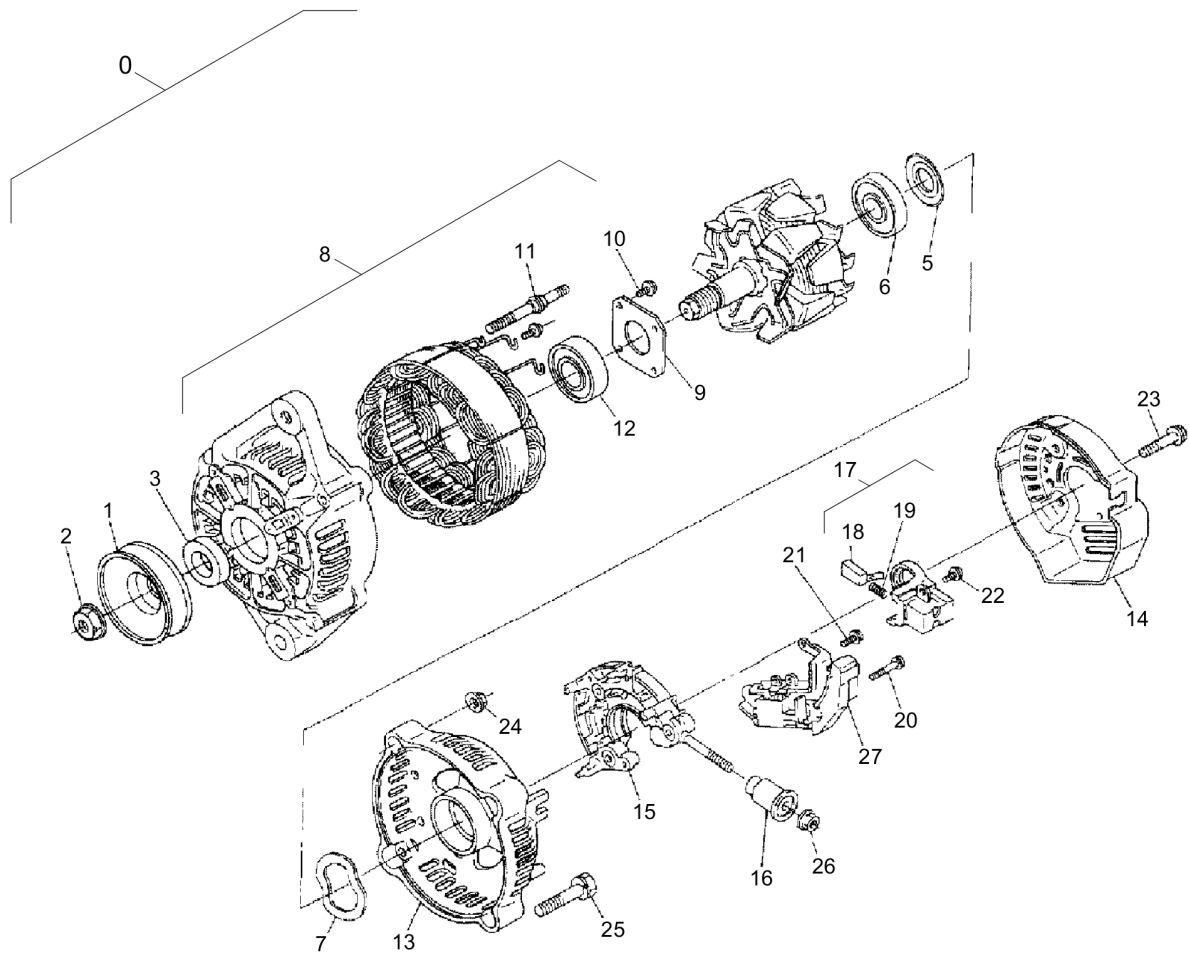

Engine / Fitting Parts Generator

11.71-2

Refer to Parts Online for the most up to date information. The printed information might be outdated.
Thu May 17 12:20:07 UTC 2018

Item	Part No.	Qty	Name	SN INFO
0	DL05742475	1	Generator	
1	DL05740298	1	Belt pulley	
2	DL05740299	1	Nut	
3	DL05740300	1	Sleeve	
5	DL05740302	1	Cover	
6	DL05741191	1	Bearing, ball	
7	DL05740304	1	Thrust disc	
8	DL05741237	1	Housing cover	
9	DL05740306	1	Plate	
10	DL05740307	4	Screw	
11	DL05740308	2	Bolt	
12	DL05741193	1	Bearing, ball	
13	DL05742478	1	Housing cover	
14	DL05742479	1	Cover	
15	DL05742480	1	Rectifier	
16	DL05741218	1	Bushing	
17	DL05741155	1	Brush holder	
18	DL05740315	2	Brush	
19	DL05740316	2	Spring	
20	DL05740317	2	Screw	
21	DL05740318	6	Screw	
22	DL05740319	1	Screw	
23	DL05740320	3	Screw	
24	DL05740321	2	Nut	
25	DL05740322	2	Screw	
26	DL05740323	1	Nut	
27	DL05741219	1	Governor / controller