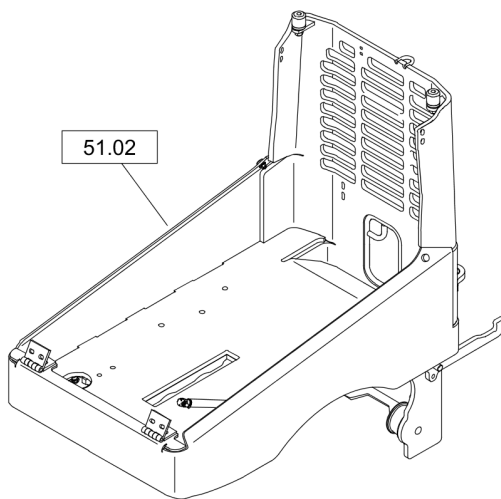

# 41.17

Item	Part No.	Qty	Name	SN INFO
1	DL92410118	1	Support	
2	DL72345116	2	Sealing ring	
3	DL72345123	2	Bearing block	
4	DL05272009	2	Spherical plain bearing	
5	DL07140806	4	Hexagon bolt	

**50 Frame** Frame with Attachment Parts