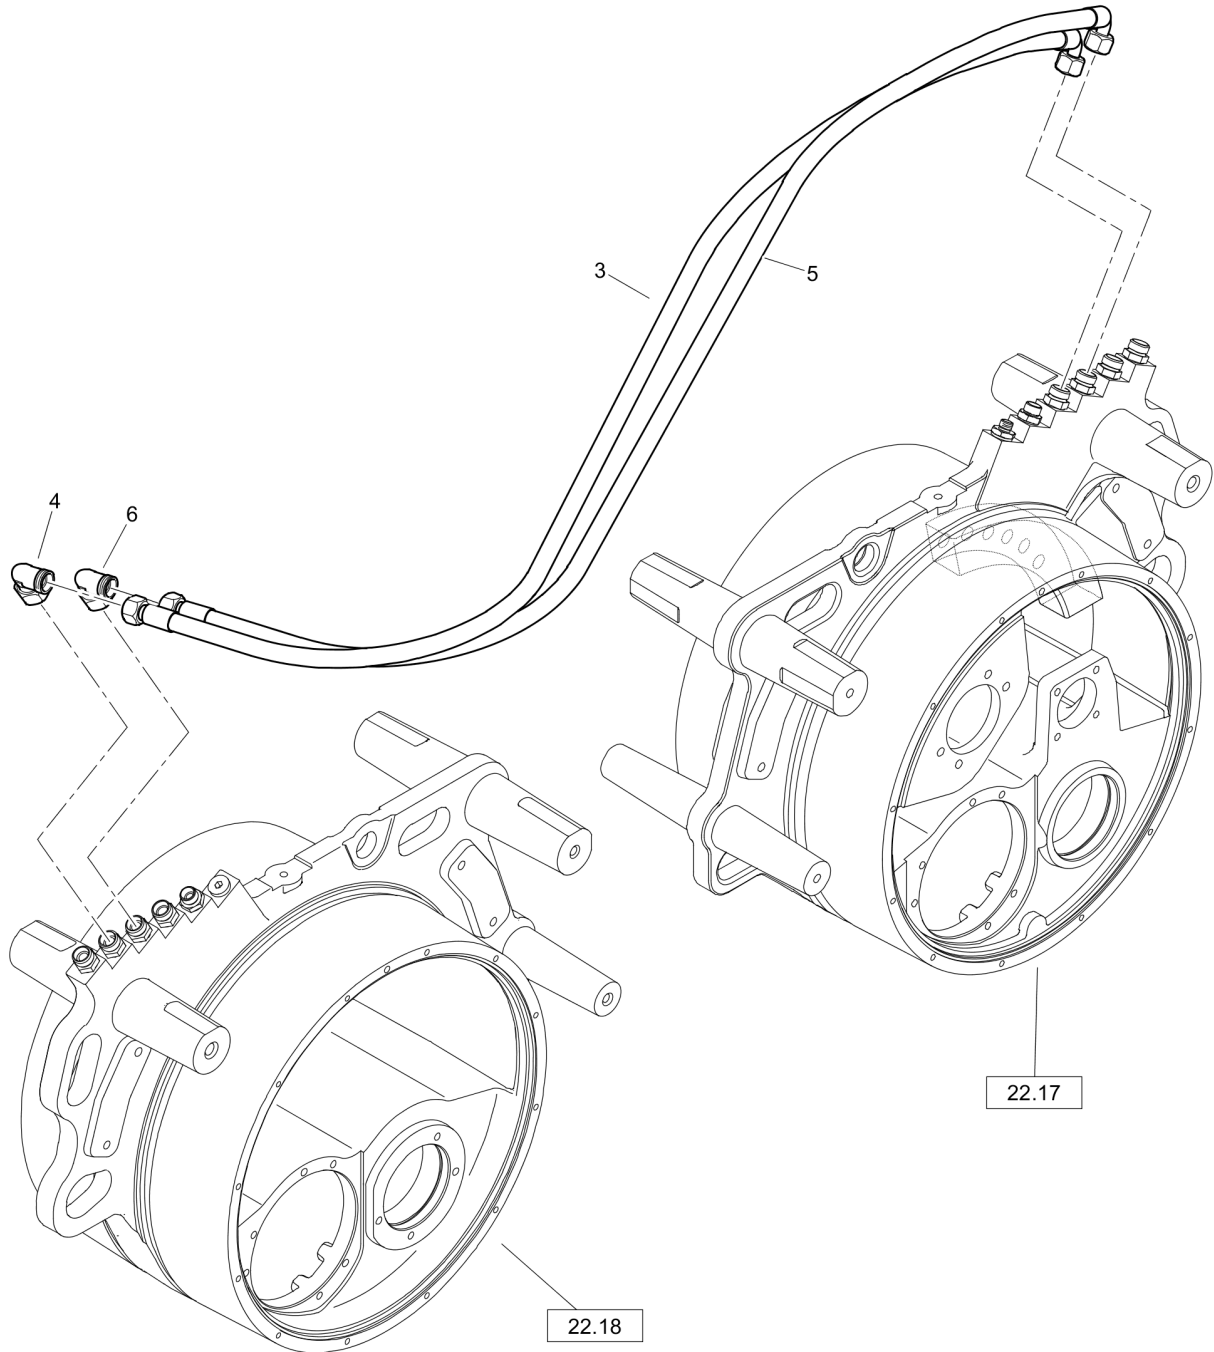

Item	Part No.	Qty	Name	SN INFO
91.32	-		Hydraulics,pipes	
91.40	-		Control Block	
98.10	-		Travel motor,assembled	
98.11	-		Vibration motor,assembled	
99.12	-		Triple gear pump	
99.24	-		Hydr.Motor,Vibration	
99.48	-		Hydraulic Oil Filter	
99.51	-		Hydraulic Cylinder	
99.55	-		Control Block	

Hydraulic Hydraulics, pipes

91.32/1