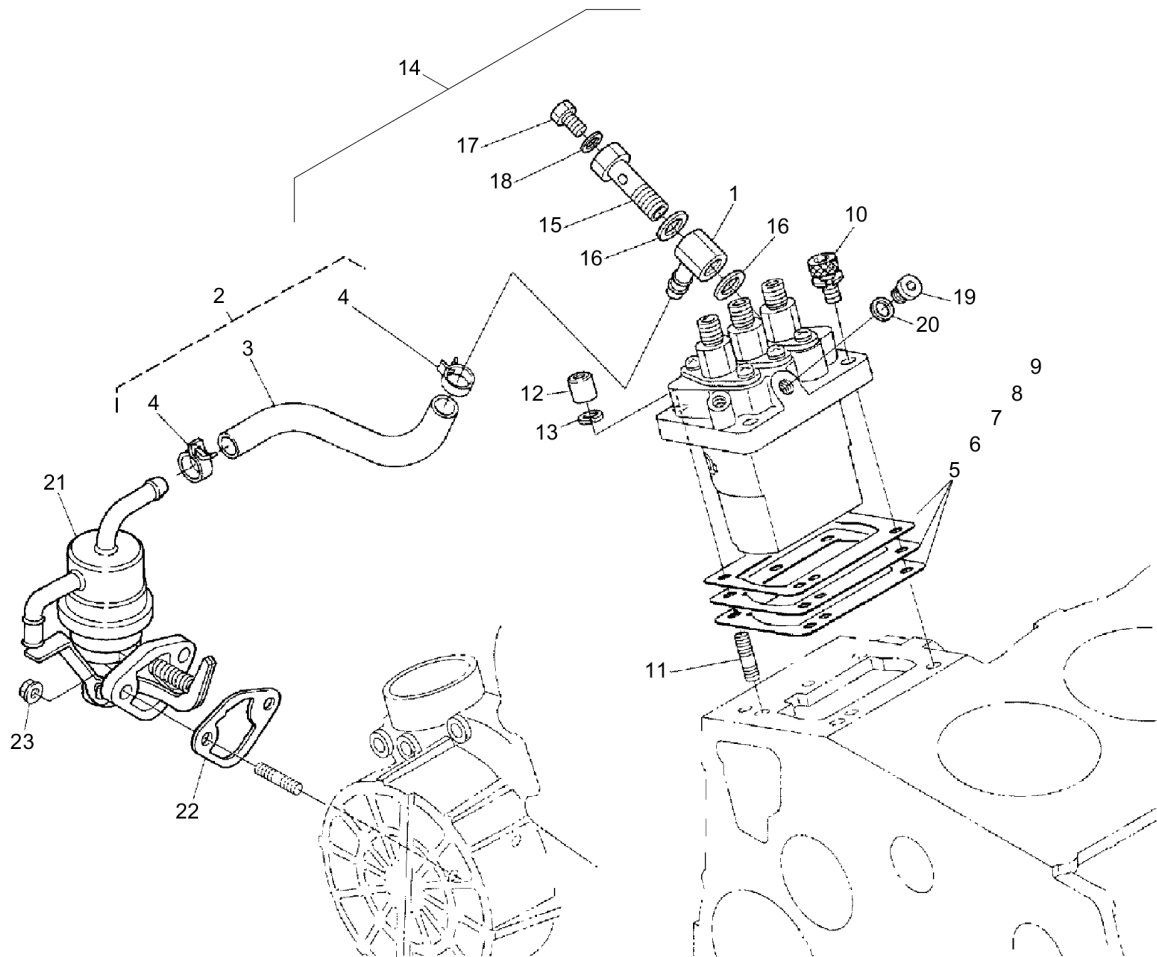

Engine / Fitting Parts Injection Pump

11.16-1

Refer to Parts Online for the most up to date information. The printed information might be outdated.

Thu May 17 12:20:00 UTC 2018

Item	Part No.	Qty	Name	SN INFO
1	DL05742457	1	Socket	
2	DL05742458	1	Fuel hose	
3	DL05742459	1	Fuel hose	
4	DL05740177	2	Tube clamp	
5	DL05742423	1	Spacer disk0.175mm	
6	DL05740179	1	Spacer disk 0.20mm	
7	DL05740434	1	Spacer disk 0.250mm	
8	DL05740435	1	Spacer disk 0.300mm	
9	DL05742422	1	Spacer disk 0.35mm	
10	DL05742424	2	Screw	
11	DL05740181	2	Stud	
12	DL05740182	2	Nut	
13	DL05740079	2	Spring washer	
14	DL05742460	1	Pump,injection	
15	DL05740567	1	Locking pin	
16	DL05740206	2	Gasket	
17	DL05740207	1	Screw	
18	DL05740208	1	Gasket	
19	DL05741456	1	Screw plug	
20	DL05740210	1	Gasket	
21	DL05742472	1	Fuel pump	
22	DL05742473	1	Gasket	
23	DL05740384	2	Nut