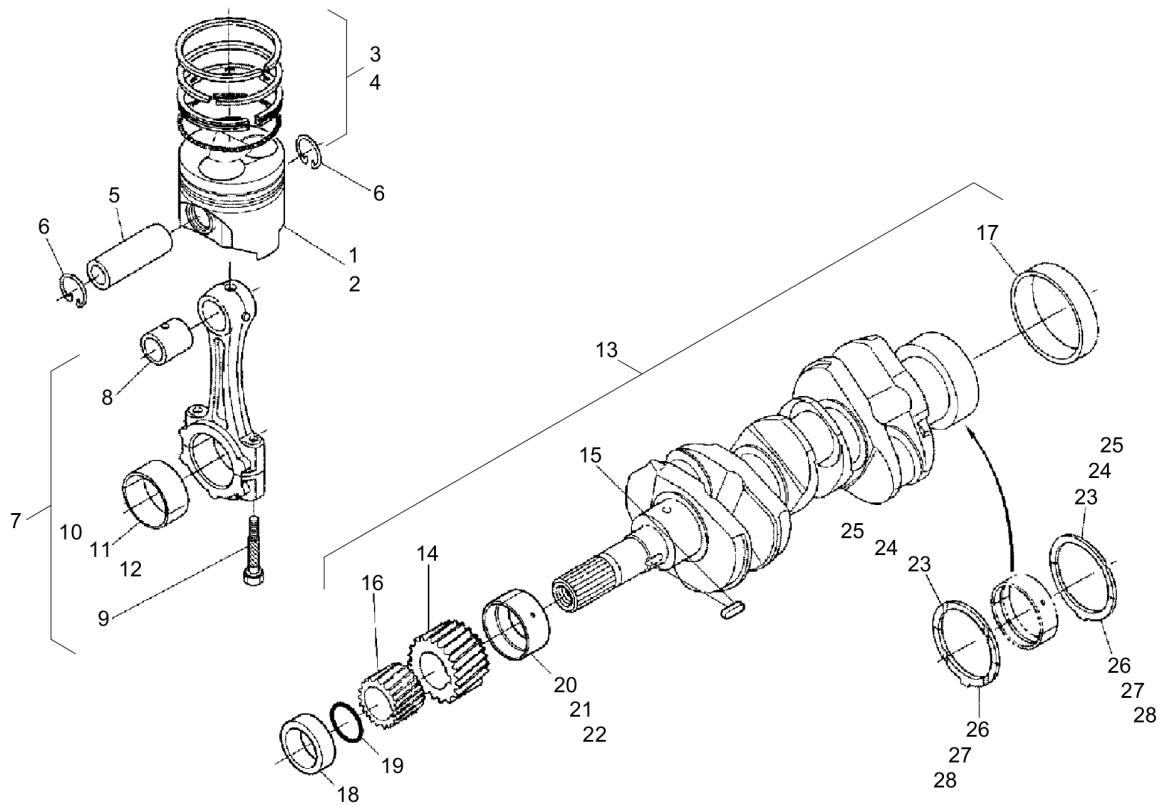

Engine / Fitting Parts Crankshaft And Piston

11.19-1

Refer to Parts Online for the most up to date information. The printed information might be outdated.

Thu May 17 12:20:01 UTC 2018

Item	Part No.	Qty	Name	SN INFO
1	DL05742985	3	Piston Standard	
2	DL05742986	3	Piston +0.50mm	
3	DL05742987	3	Piston ring set Standard	
4	DL05742988	3	Piston ring set +0.50mm	
5	DL05740650	3	Floating wrist pin	
6	DL05740653	6	Circlip	
7	DL05742989	3	Conrod set	
8	DL05742447	3	Conrod bush	
9	DL05740656	6	Conrod screw	
10	DL05742990	3	Conrod bearing Standard	
11	DL05742991	3	Conrod bearing 0.20mm	
12	DL05742992	3	Conrod bearing -0.40mm	
13	DL05742448	3	Crankshaft	
14	DL05742449	3	Gear wheel	
15	DL05740768	3	Fitting key	
16	DL05742993	3	Gear wheel	
17	DL05740661	3	Bushing	
18	DL05742994	3	Bushing	
19	DL05740533	3	Loop ring	
20	DL05742995	3	Main bearing Standard	
21	DL05742996	3	Main bearing -0.20mm	
22	DL05742997	3	Main bearing -0.40mm	
23	DL05740557	3	Stop ring Standard	
24	DL05740558	3	Stop ring +0.20mm	
25	DL05740559	3	Stop ring +0.40mm	
26	DL05740809	3	Stop ring Standard	
27	DL05740810	3	Stop ring +0.20mm	
28	DL05740811	3	Stop ring +0.40mm