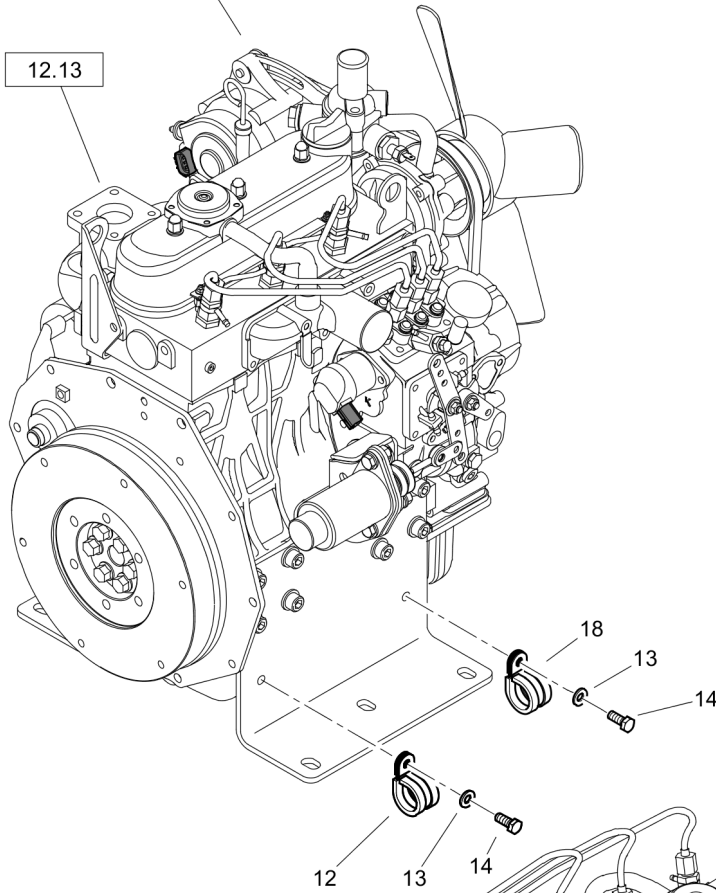

Motor in Fahrtrichtung
engine in driving direction