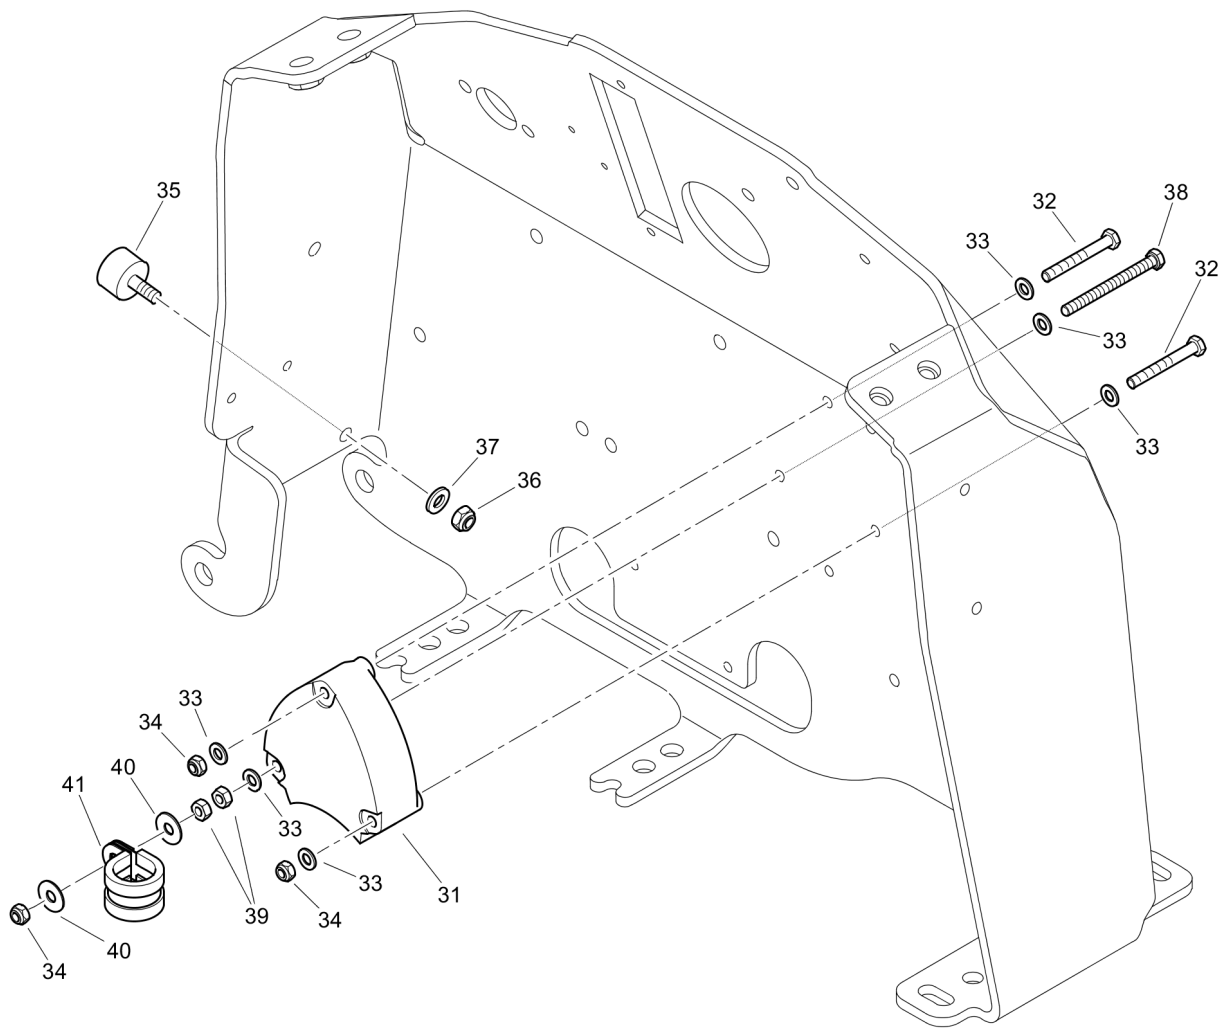

81.24/2

Refer to Parts Online for the most up to date information. The printed information might be outdated.

Thu May 17 12:20:31 UTC 2018

Item	Part No.	Qty	Name	SN INFO
37	DL08510612	2	Washer	
38	DL07140568	1	Hexagon bolt	
39	DL08110508	2	Hexagon nut	
40	DL08621053	2	Washer	
41	DL05551912	1	Tube clamp	
42	DL05768251	1	Monitoring module	
43	DL05766955	3	Relay	
44	DL05766959	1	Relay	
45	DL07210890	2	Lens head screw	
46	DL08130508	2	Safety nut	
47	DL07210424	2	Pens head screw	
48	DL08510409	4	Washer	
49	DL08130408	2	Safety nut	
50	DL08510612	1	Washer	
51	DL07140629	1	Hexagon bolt	
52	DL08621064	1	Washer	
53	DL08130611	1	Safety nut	
54	DL05766866	1	Battery switch	
54.1	DL05766865	1	Key	
54.2	DL05766863	1	Protection cap	
55	DL72400258	1	Spacer sleeve	
56	DL07230621	1	Socket-head cap screw	
57	DL07230650	1	Socket-head cap screw	
58	DL08510612	3	Washer	
59	DL08130611	2	Safety nut	
60	DL72470189	1	Wiring	
182.30			FG5-Cable/Rad.rem.cont.868Mhz	
182.32			FG6-Cable/Rad.rem.cont.916Mhz	
88.01			Wire harnesses