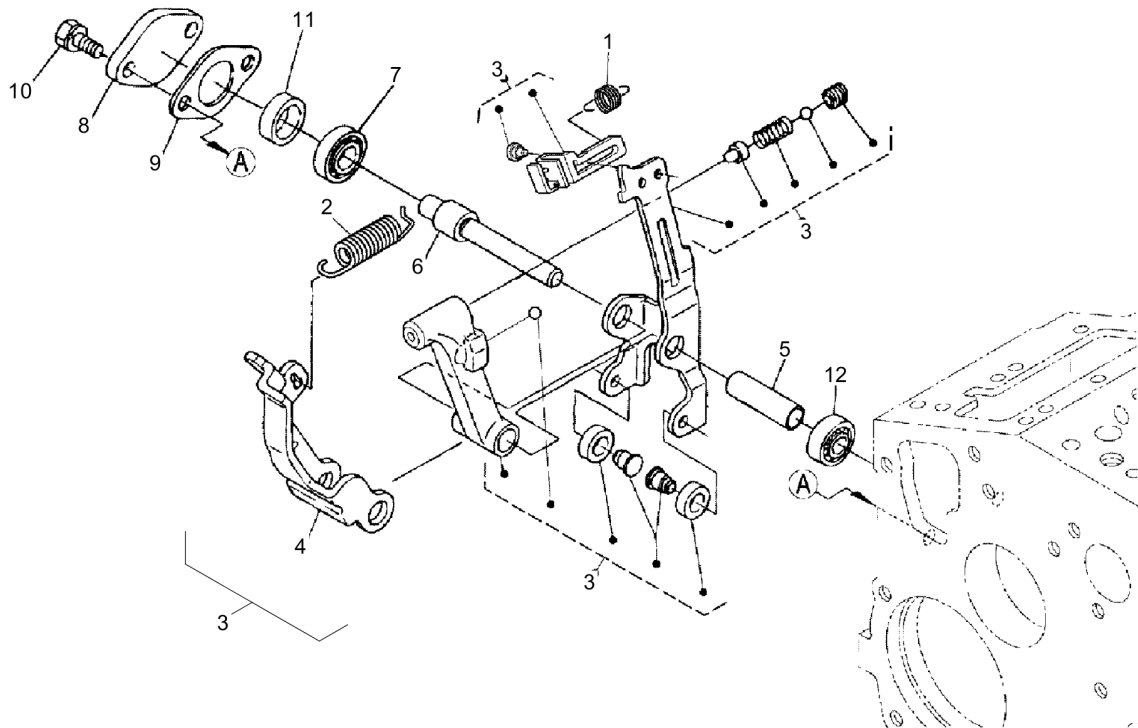

Engine / Fitting Parts Governor

11.60-1

Refer to Parts Online for the most up to date information. The printed information might be outdated.

Thu May 17 12:20:06 UTC 2018

Item	Part No.	Qty	Name	SN INFO
1	DL05742463	1	Spring	
2	DL05742464	1	Governor spring	
3	DL05742465	1	Governor lever	
4	DL05741964	1	Control fork	
5	DL05741965	1	Control shaft	
6	DL05741966	1	Control shaft	
7	DL05740696	1	Bearing, ball	
8	DL05742466	1	Cover	
9	DL05740784	1	Flange gasket	
10	DL05740044	2	Screw	
11	DL05740694	1	Sleeve	
12	DL05740697	1	Bearing, ball