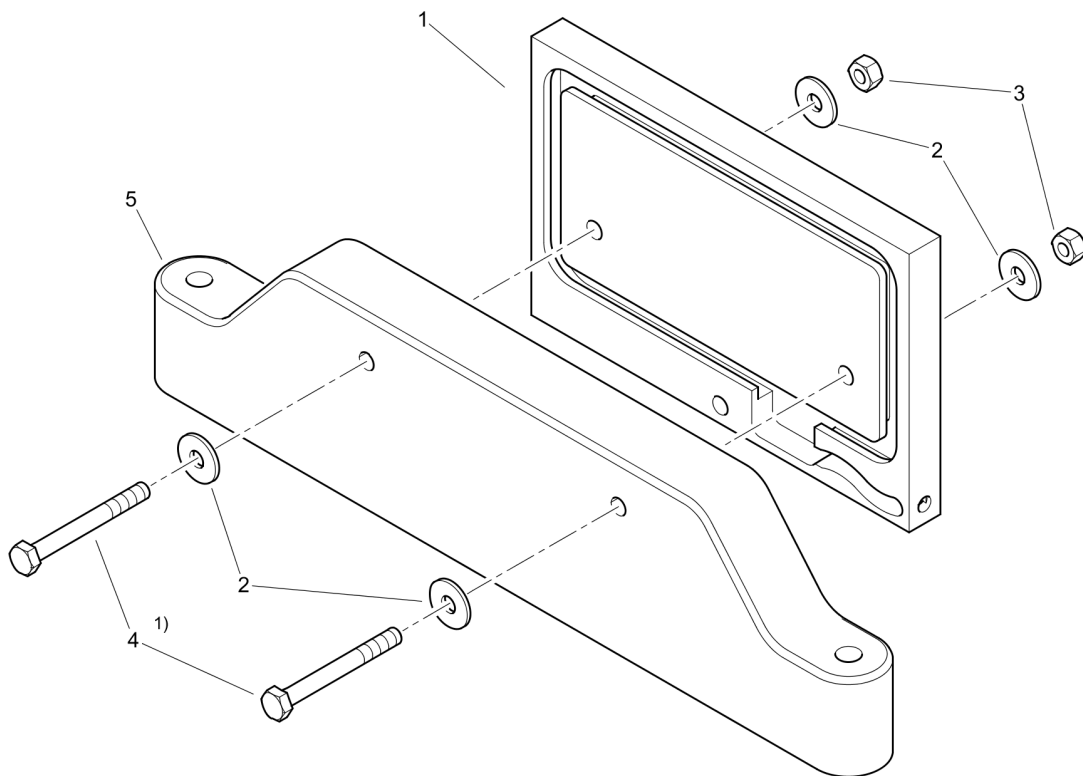

Special Equipment Aerial, assembled

1) Anziehdrehmoment 5 Nm
Tightening torque 5 Nm

182.66/1

Item	Part No.	Qty	Name	SN INFO
1	DL05763454	1	Aerial	
2	DL08621064	4	Washer	
3	DL08130611	2	Safety nut	
4	DL07130635	2	Hexagon bolt	
5	DL72400248	1	Holder