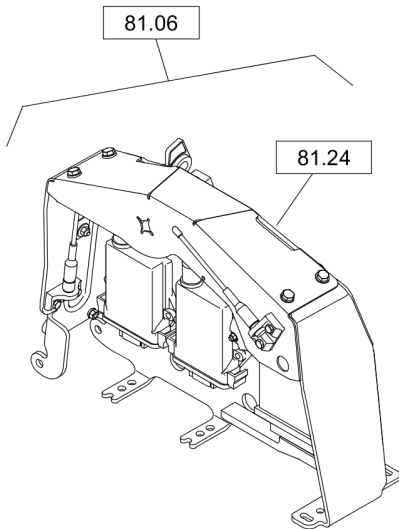

80 Electrical System Electrical System

Item	Part No.	Qty	Name	SN INFO
81.06	-		Electrics	
81.20	-		Electrical Equipment	
81.24	-		Central electric, assembled	
88.01	-		Wire harnesses	
89.05	-		Spiral cable