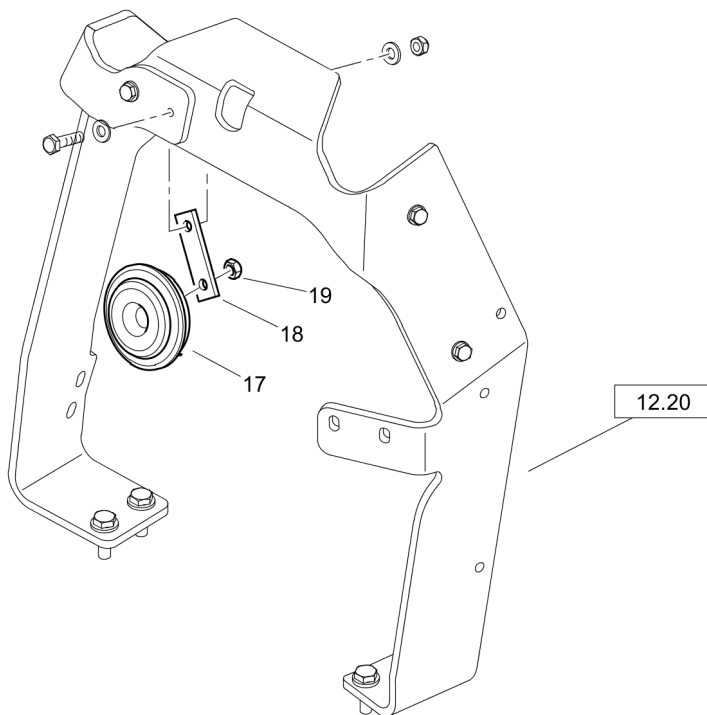

**Electrical System** Electrical Equipment

**81.20/1**

Refer to Parts Online for the most up to date information. The printed information might be outdated.

Thu May 17 12:20:30 UTC 2018

Item	Part No.	Qty	Name	SN INFO
1	DL05753237	1	Battery	
2	DL72400261	1	Insulating mat	
3	DL72400202	1	Insulating mat	
4	DL72400276	1	Clamping sheet	
5	DL07141030	3	Hexagon bolt	
6	DL08511021	3	Washer	
12	DL05756012	1	Screw rail clip	
13	DL07140626	1	Hexagon bolt	
14	DL08510612	2	Washer	
15	DL05756013	1	Screw rail clip	
16	DL05551910	1	Tube clamp	
17	DL05766864	1	Horn	
18	DL72400174	1	Flat steel	
19	DL08140812	1	Hexagon nut	
51.03			Rear Frame	
53.66			Rearhood	
12.20			Air Intake	