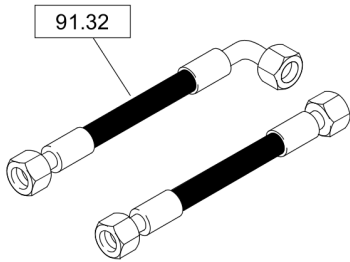

90 Hydraulic Hydraulic

Item	Part No.	Qty	Name	SN INFO
91.32	-		Hydraulics,pipes	
91.40	-		Control Block	
98.10	-		Travel motor,assembled	
98.11	-		Vibration motor,assembled	
99.12	-		Triple gear pump	
99.24	-		Hydr.Motor,Vibration	
99.48	-		Hydraulic Oil Filter	
99.51	-		Hydraulic Cylinder	
99.55	-		Control Block