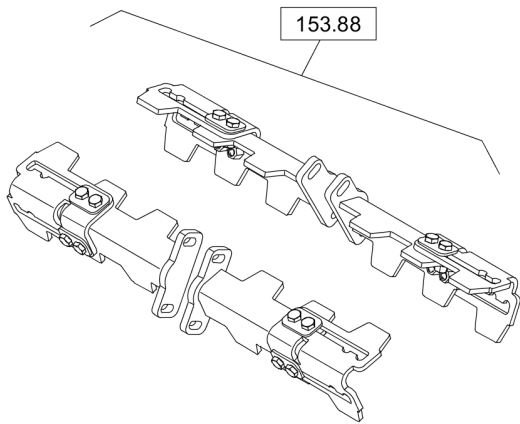

110 Options Special Equipment

Item	Part No.	Qty	Name	SN INFO
153.88	-		Q4-Adjustable scrapers	
182.30	-		FG5-Cable/Rad.rem.cont.868Mhz	
182.32	-		FG6-Cable/Rad.rem.cont.916Mhz	
182.66-1	-		Aerial,assembled	
182.66-2	-		Aerial,assembled	
190.06	-		HY2-Bio hydraulic oil