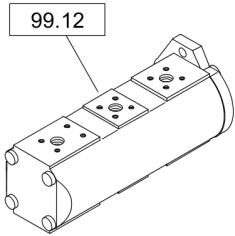

90 Hydraulic Hydraulic

Item	Part No.	Qty	Name	SN INFO
91.32	-		Hydraulics,pipes	
91.40	-		Control Block	
98.10	-		Travel motor,assembled	
98.11	-		Vibration motor,assembled	
99.12	-		Triple gear pump	
99.24	-		Hydr.Motor,Vibration	
99.48	-		Hydraulic Oil Filter	
99.51	-		Hydraulic Cylinder	
99.55	-		Control Block