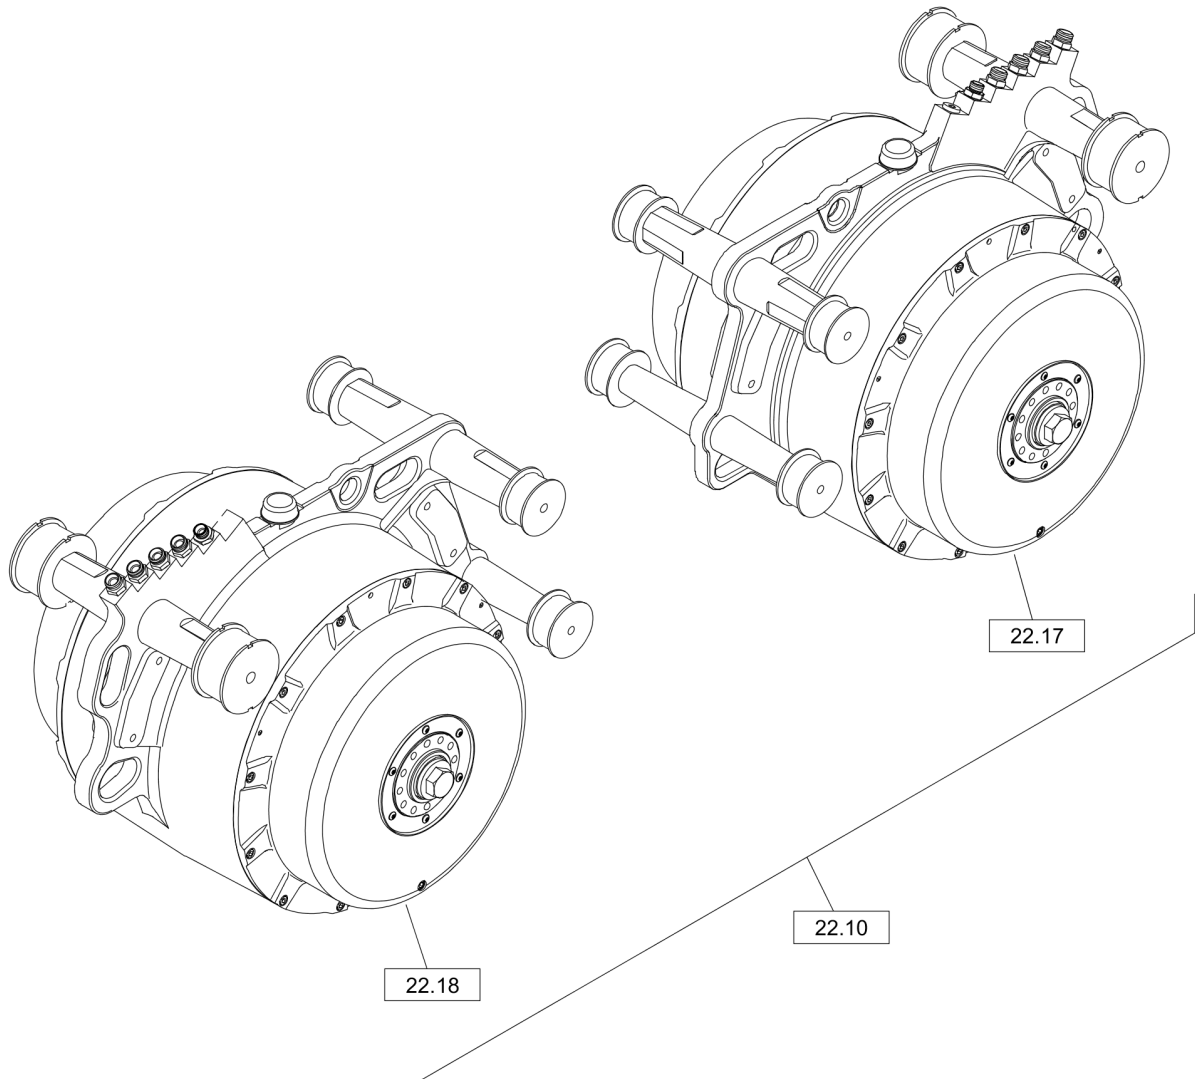

20 Transmission Power Transmission / Actuation

Item	Part No.	Qty	Name	SN INFO
22.10	-		Drum Drive	
22.17	-		Crossbeam w. brake, assembled	
22.18	-		Crossbeam w/o brake, assembled