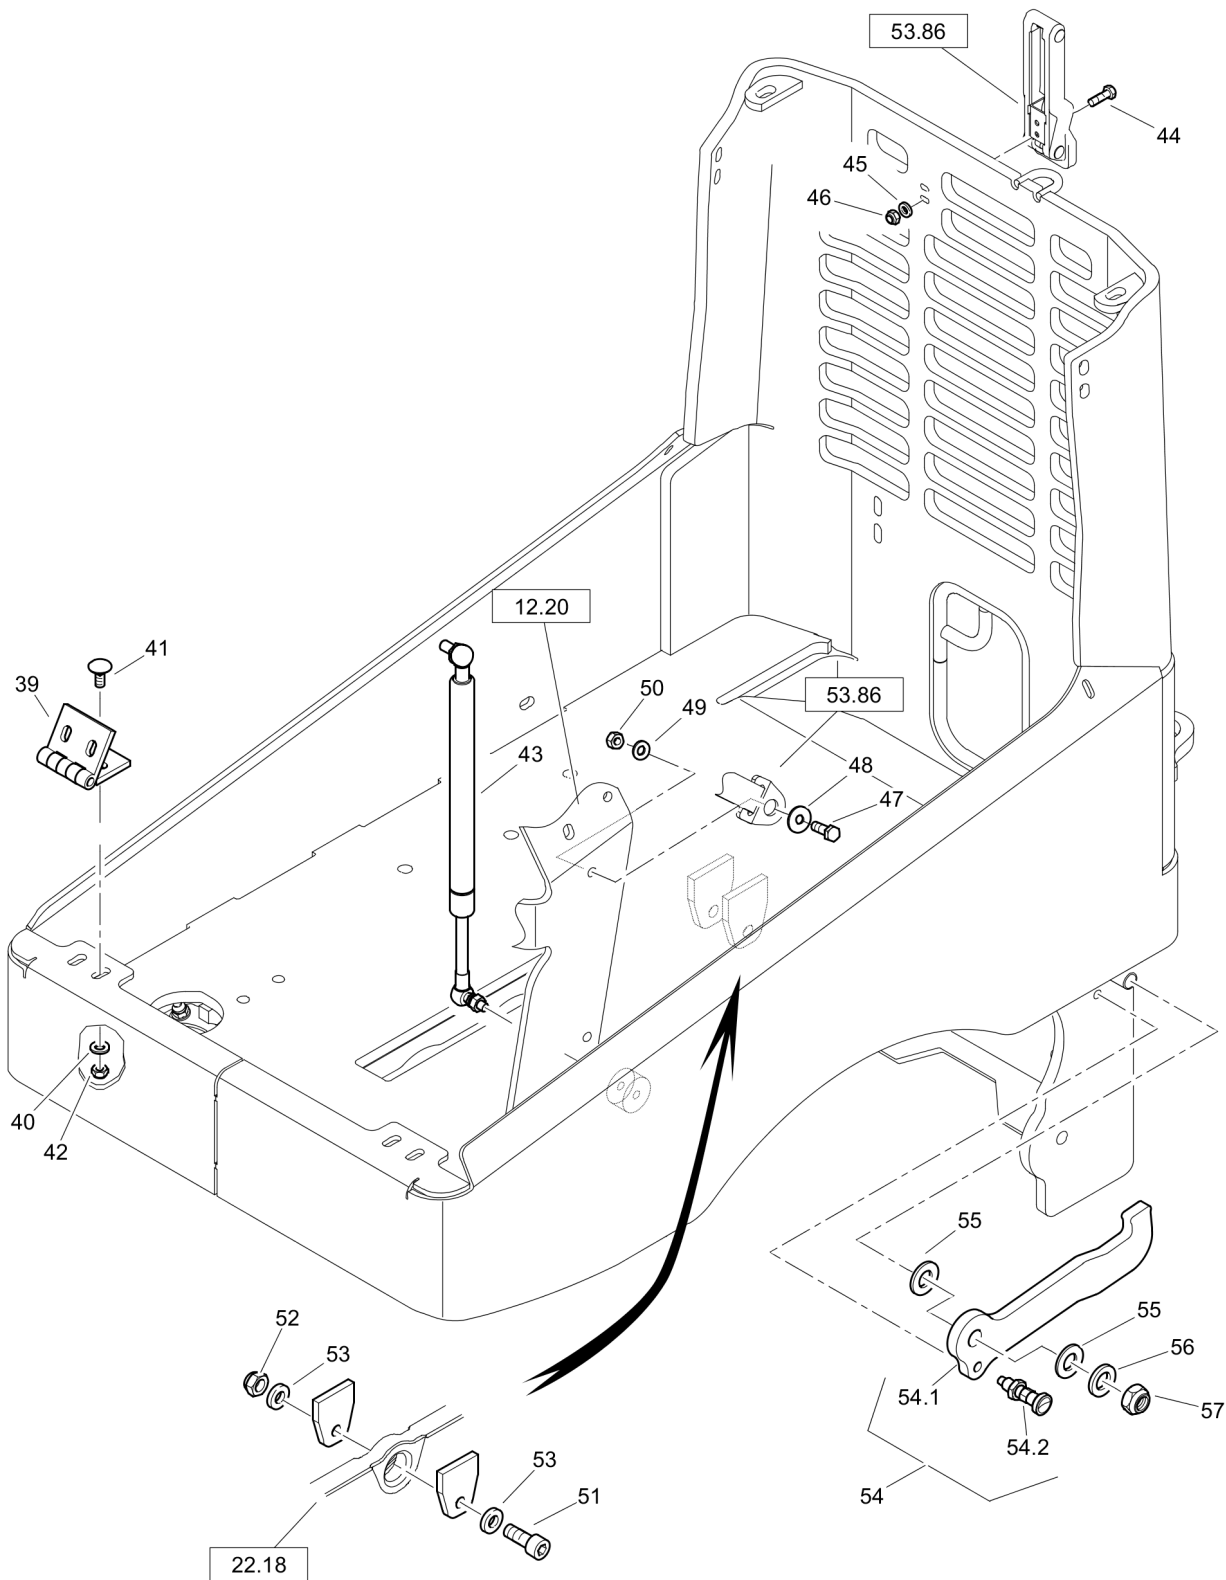

Item	Part No.	Qty	Name	SN INFO
1	DL72340305	1	Front frame	
3	DL72340131	2	Plate	
4	DL08752170	2	Spring washer	
5	DL07141632	2	Hexagon bolt	
6	DL07141242	4	Hexagon bolt	
7	DL08752130	4	Spring washer	
9	DL72340285	1	Tension plate	
10	DL07141234	2	Hexagon bolt	
11	DL08752130	4	Spring washer	
12	DL07141242	4	Hexagon bolt	
13	DL08752130	4	Spring washer	
18	DL08752130	4	Spring washer	
19	DL07141234	2	Hexagon bolt	
24	DL72340210	2	Stop buffer	
25	DL08511021	2	Washer	
26	DL08131016	2	Safety nut	
27	DL08621105	2	Washer	
28	DL06140925	2	Stop buffer	
29	DL08130611	2	Safety nut	
30	DL08621064	2	Washer	
31	DL48230106	2	Shim	
32	DL48230105	1	Shim	
33	DL69030240	4	Shim	
34	DL48230105	1	Shim	
35	DL72340295	1	Air guide	
36	DL07140834	2	Hexagon bolt	
37	DL05727284	2	Safety nut	
38	DL08510817	4	Washer	
39	DL05939181	2	Hinge	
40	DL08510817	4	Washer	
41	DL07280803	4	Flat head screw	
42	DL08130813	4	Safety nut	
43	DL05581188	1	Gas spring	
44	DL07140532	2	Hexagon bolt	
45	DL08510515	2	Washer	
46	DL08130508	2	Safety nut	
47	DL07140834	1	Hexagon bolt	

Refer to Parts Online for the most up to date information. The printed information might be outdated.

Thu May 17 12:20:22 UTC 2018

51.02/2