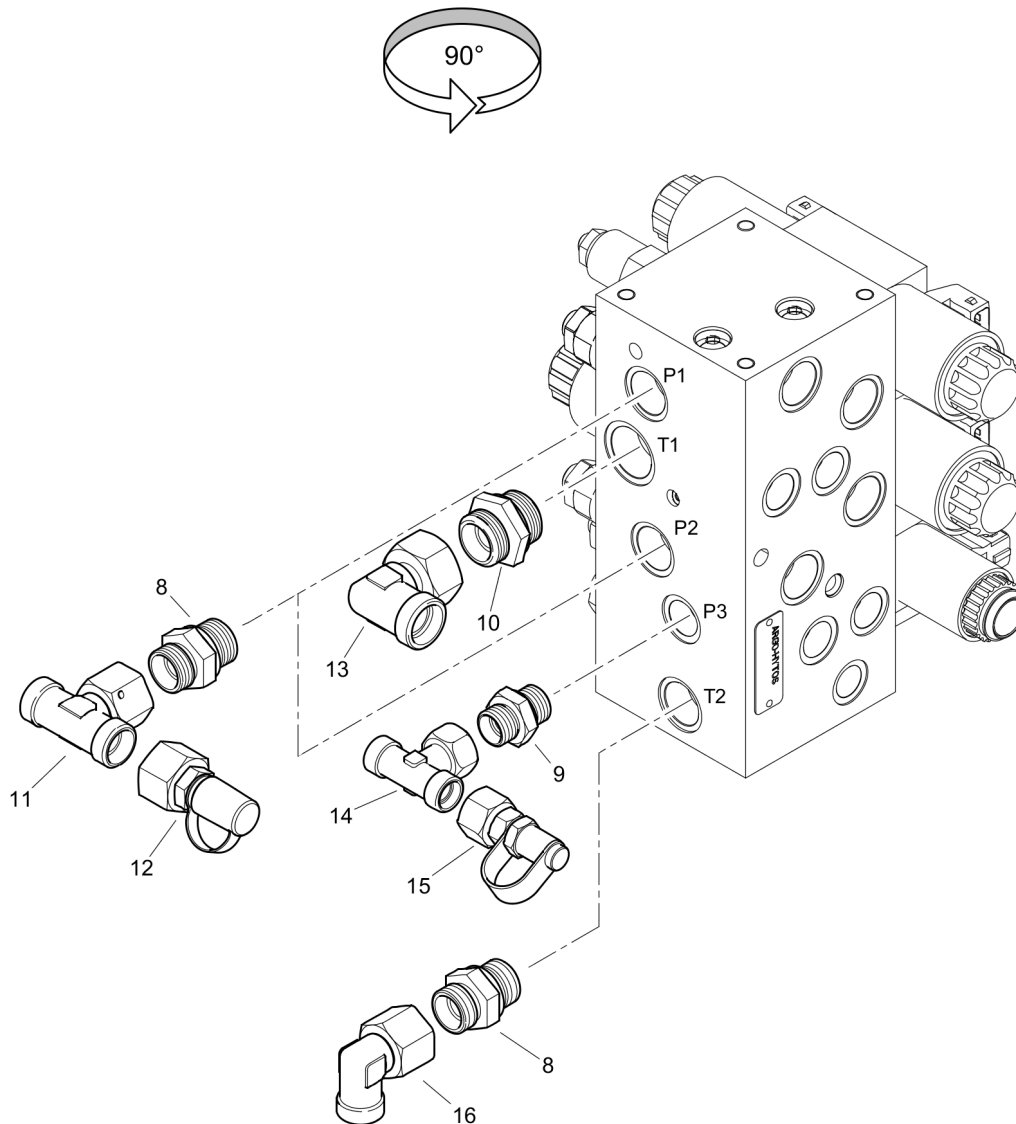

Item	Part No.	Qty	Name	SN INFO
1	DL05888220	1	Control block	
2	DL08752084	4	Spring washer	
3	DL07140824	4	Hexagon bolt	
4	DL05548013	4	Double-ended union	
5	DL05548018	1	Double-ended union	
6	DL05548011	4	Double-ended union	
7	DL05542125	1	Angular union	
8	DL05548013	3	Double-ended union	
9	DL05548011	1	Double-ended union	
10	DL05540099	1	Socket	
11	DL05542175	2	T-union	
12	DL05544034	2	Test connection	
13	DL05542126	1	Angular union	
14	DL05542174	1	T-union	
15	DL05544033	1	Test connection	
16	DL05542125	1	Angular union	
51.03			Rear Frame	

91.40/2

Refer to Parts Online for the most up to date information. The printed information might be outdated.
Thu May 17 12:20:37 UTC 2018