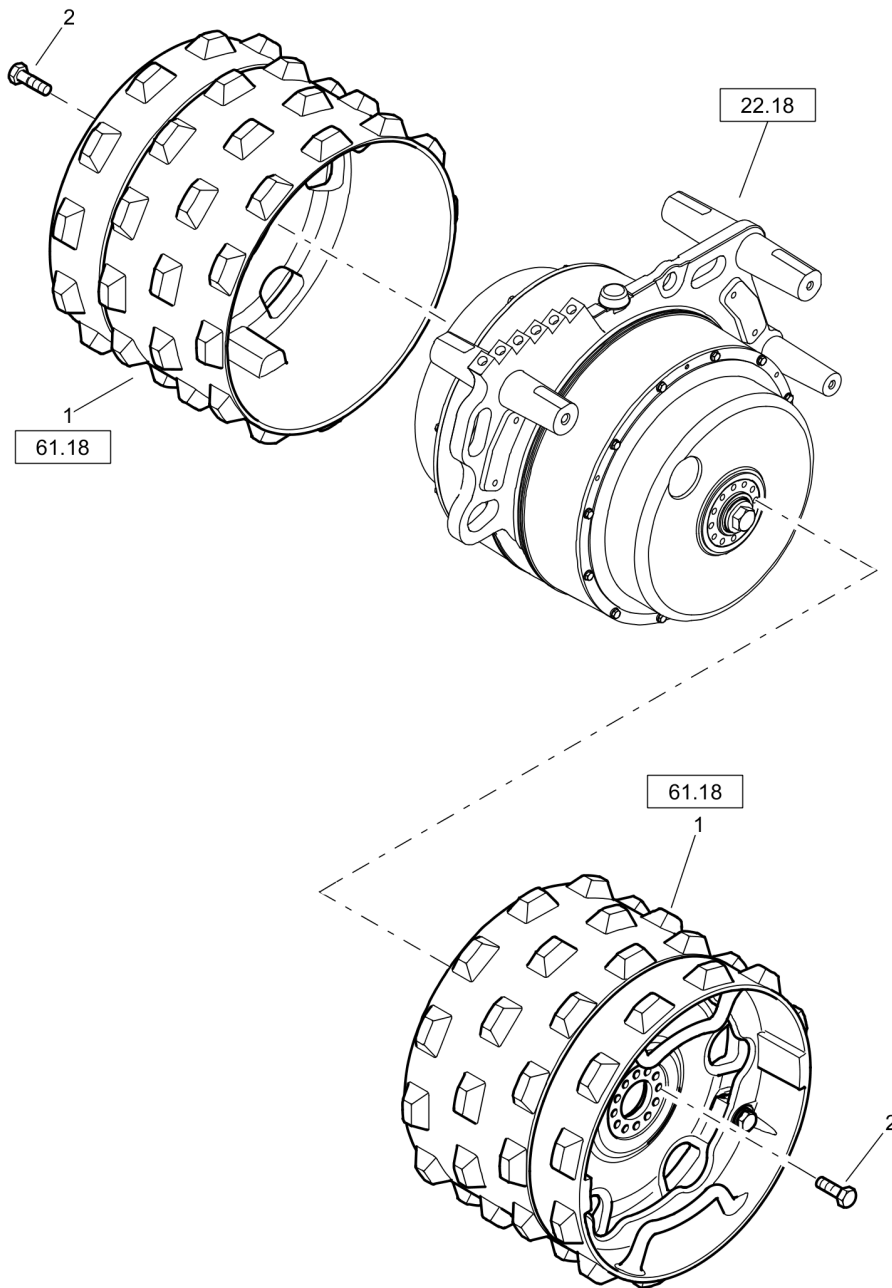

Drum / Tyres Roller drum

61.01

Item	Part No.	Qty	Name	SN INFO
1	DL92410114	4	Roller drum, assembled	
2	DL07141230	48	Hexagon bolt	
22.18			Crossbeam w/o brake, assembled