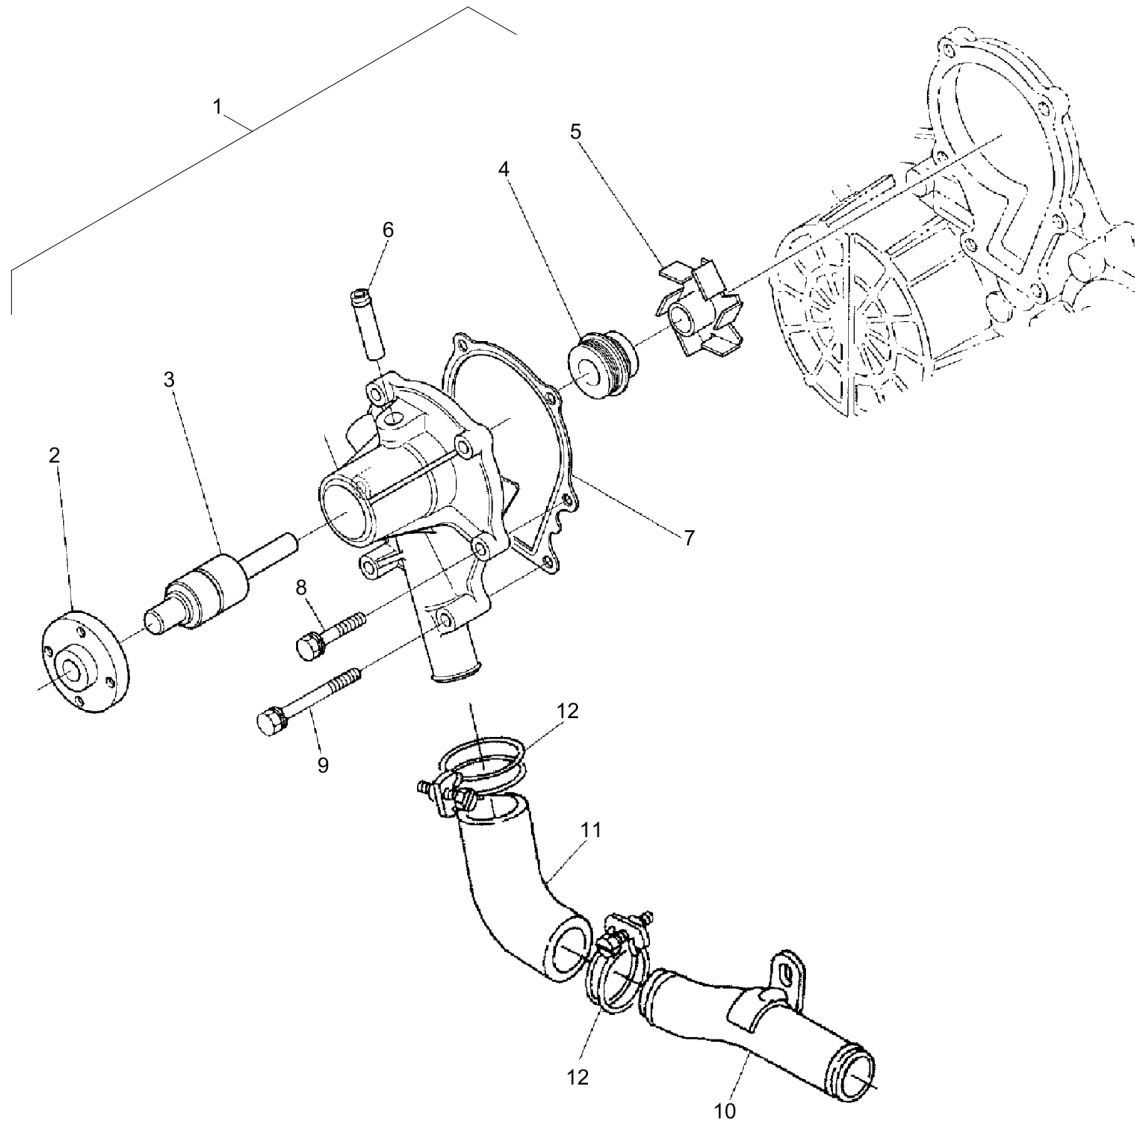

Engine / Fitting Parts Water Cooling

11.56-2

Refer to Parts Online for the most up to date information. The printed information might be outdated.
Thu May 17 12:20:04 UTC 2018

Item	Part No.	Qty	Name	SN INFO
1	DL05741946	1	Water pump	
2	DL05741947	1	Pump flange	
3	DL05741948	1	Bearing application	
4	DL05741949	1	Seal	
5	DL05741950	1	Impeller	
6	DL05740365	1	Tube	
7	DL05741944	1	Gasket,water pump	
8	DL05740521	4	Screw	
9	DL05741951	2	Screw	
10	DL05740701	1	Pipeline	
11	DL05741958	1	Water hose	
12	DL05743013	2	Hose clip