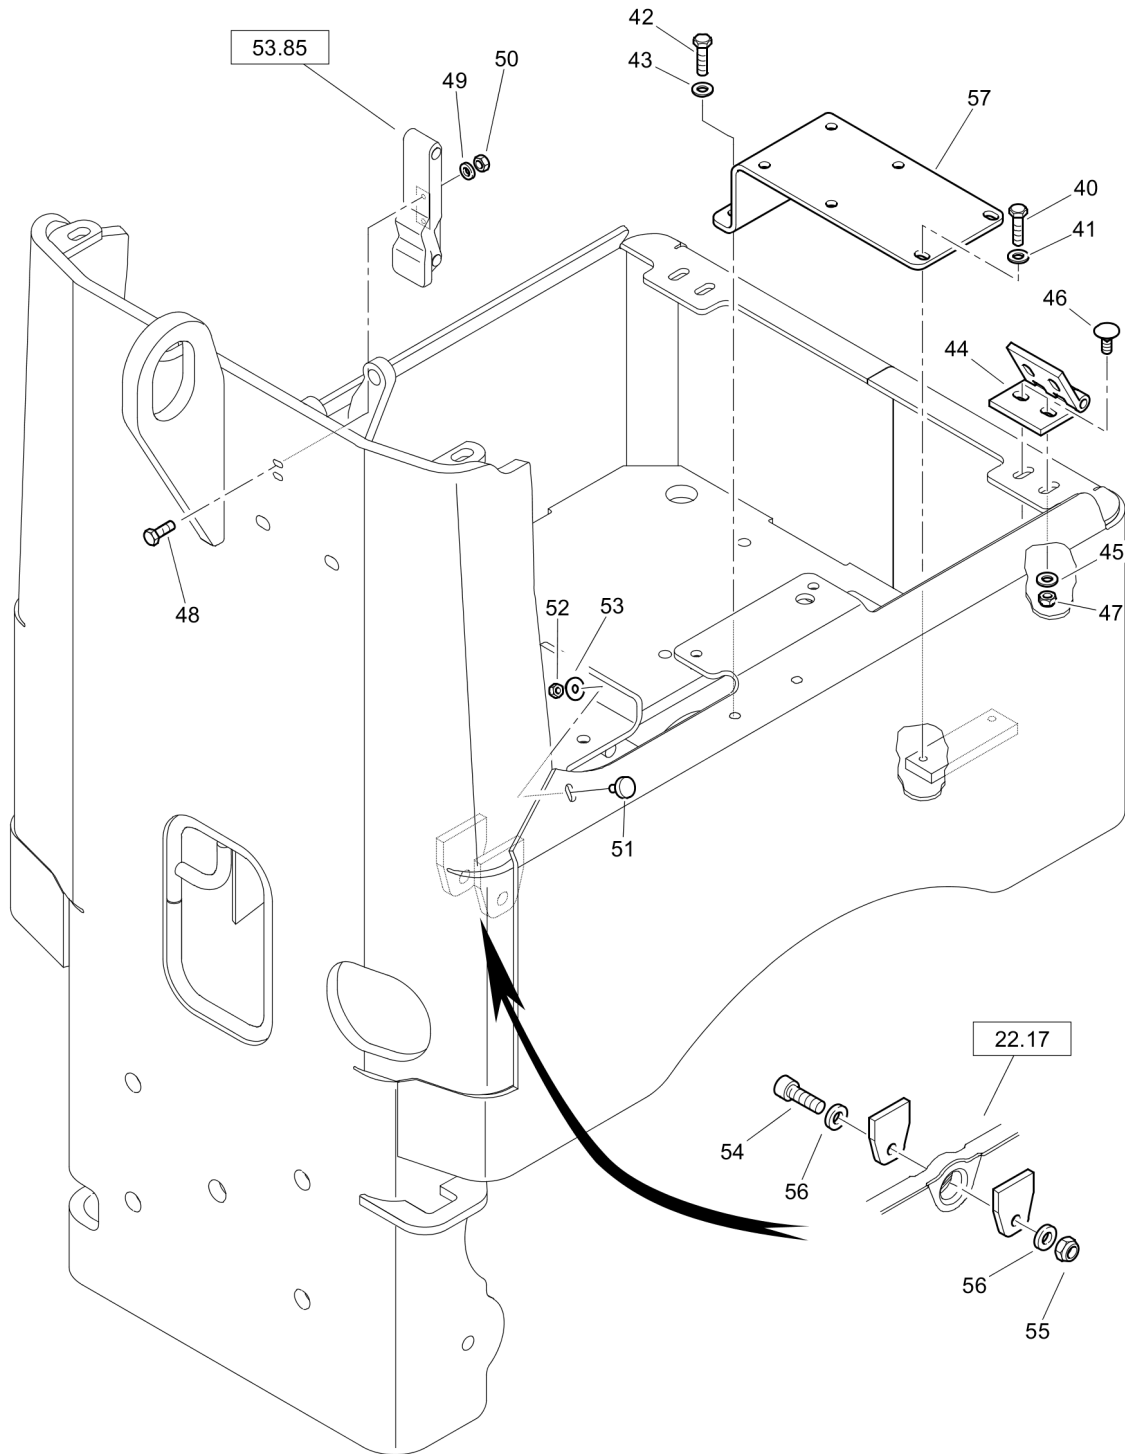

Item	Part No.	Qty	Name	SN INFO
1	DL72340306	1	Rear frame	
3	DL72340131	2	Plate	
4	DL08752170	2	Spring washer	
5	DL07141632	2	Hexagon bolt	
6	DL07141242	4	Hexagon bolt	
7	DL08752130	4	Spring washer	
9	DL72340285	1	Tension plate	
10	DL07141234	2	Hexagon bolt	
11	DL08752130	4	Spring washer	
12	DL07141242	4	Hexagon bolt	
13	DL08752130	4	Spring washer	
18	DL08752130	4	Spring washer	
19	DL07141234	2	Hexagon bolt	
24	DL05581188	1	Gas spring	
29	DL72340210	2	Stop buffer	
30	DL08131016	2	Safety nut	
31	DL08511021	2	Washer	
33	DL08621105	2	Washer	
36	DL48230106	2	Shim	
37	DL48230105	1	Shim	
38	DL69030240	4	Shim	
39	DL48230105	1	Shim	
40	DL07140824	2	Hexagon bolt	
41	DL08510817	2	Washer	
42	DL07140842	2	Hexagon bolt	
43	DL08510817	2	Washer	
44	DL05939181	2	Hinge	
45	DL08510817	4	Washer	
46	DL07280803	4	Flat head screw	
47	DL08130813	4	Safety nut	
48	DL07140532	2	Hexagon bolt	
49	DL08510515	2	Washer	
50	DL08130508	2	Safety nut	
51	DL06140925	2	Stop buffer	
52	DL08130611	2	Safety nut	
53	DL08621064	2	Washer	
54	DL07231051	1	Socket-head cap screw	

Refer to Parts Online for the most up to date information. The printed information might be outdated.

Thu May 17 12:20:23 UTC 2018

51.03/2

Refer to Parts Online for the most up to date information. The printed information might be outdated.
Thu May 17 12:20:23 UTC 2018