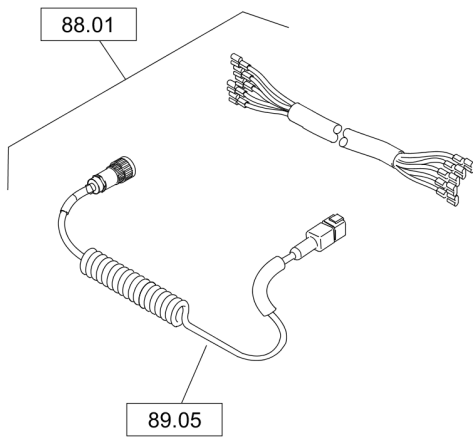

**61.18**

Item	Part No.	Qty	Name	SN INFO
1	DL72003216	4	Roller drum	
2	DL72003195	4	Drum ring	
3	DL07142069	12	Hexagon bolt	
4	DL08512136	12	Washer	

**80 Electrical System** Electrical System

Item	Part No.	Qty	Name	SN INFO
81.06	-		Electrics	
81.20	-		Electrical Equipment	
81.24	-		Central electric, assembled	
88.01	-		Wire harnesses	
89.05	-		Spiral cable	