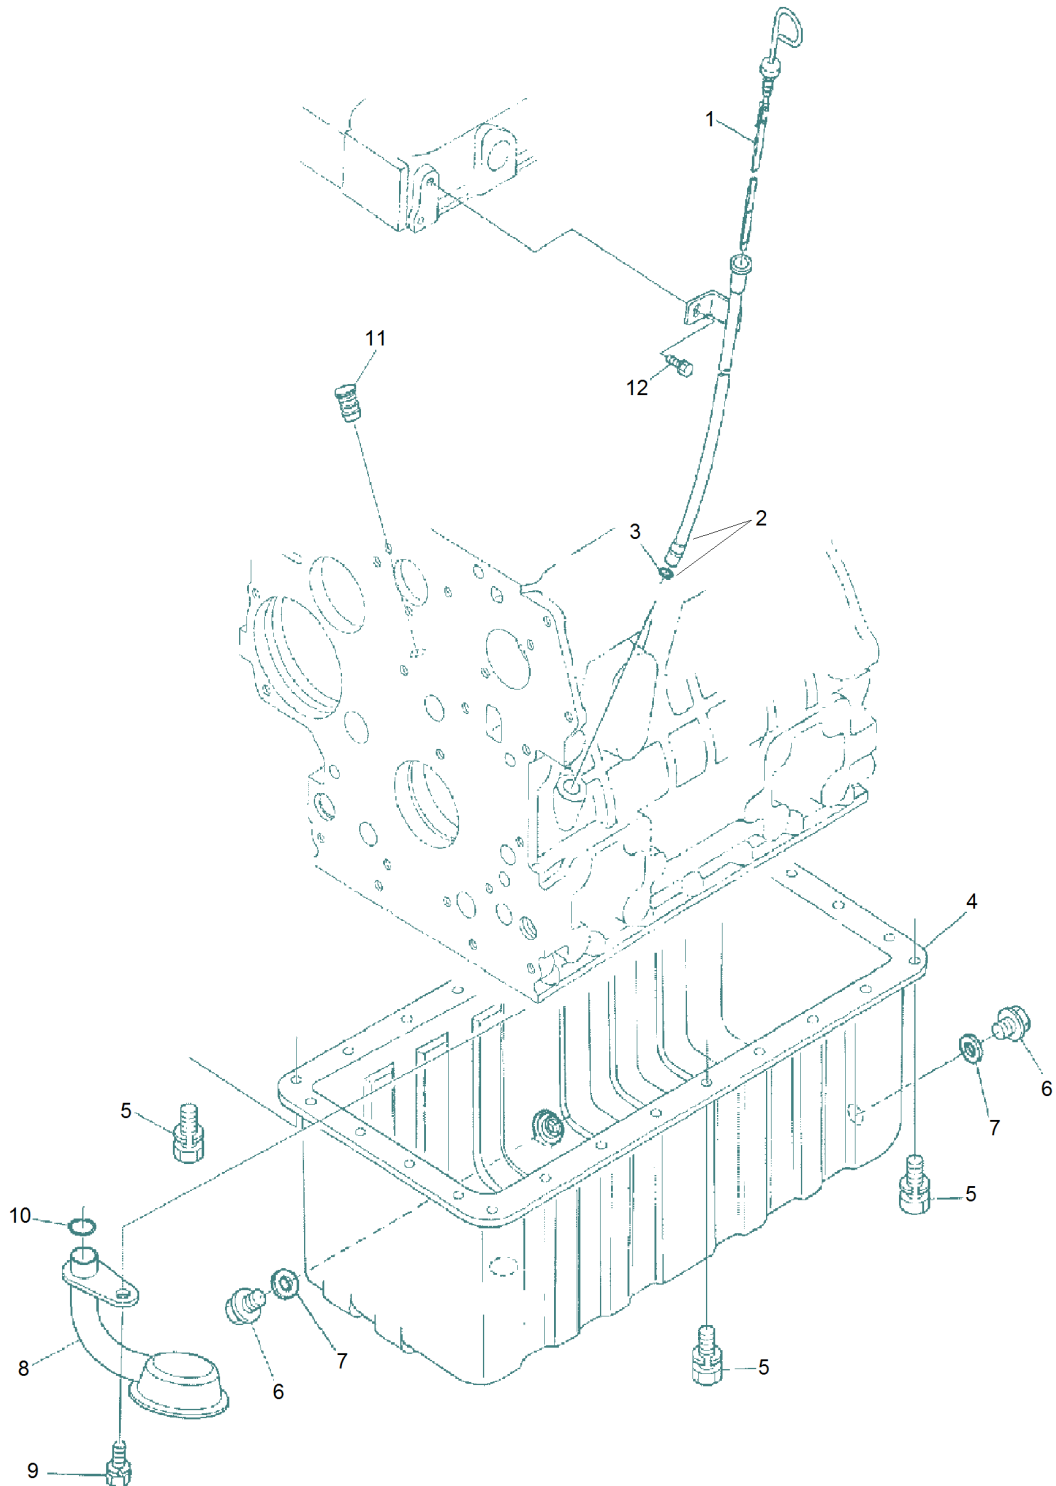

Engine / Fitting Parts Oil Pan

11.04

Refer to Parts Online for the most up to date information. The printed information might be outdated.
Thu May 17 12:19:58 UTC 2018

Item	Part No.	Qty	Name	SN INFO
1	DL05754150	1	Oil dip stick	
2	DL05740773	1	Oil dip stick guide	
3	DL05740526	1	Gasket, oil dip stick	
4	DL05742431	1	Oil pan	
5	DL05740123	26	Screw	
6	DL05741899	2	Oil drain plug	
7	DL05741176	2	Gasket	
8	DL05742432	1	Oil filter	
9	DL05740050	1	Screw	
10	DL05740531	1	Loop ring	
11	DL05740847	1	Plug	
12	DL05740048	1	Screw