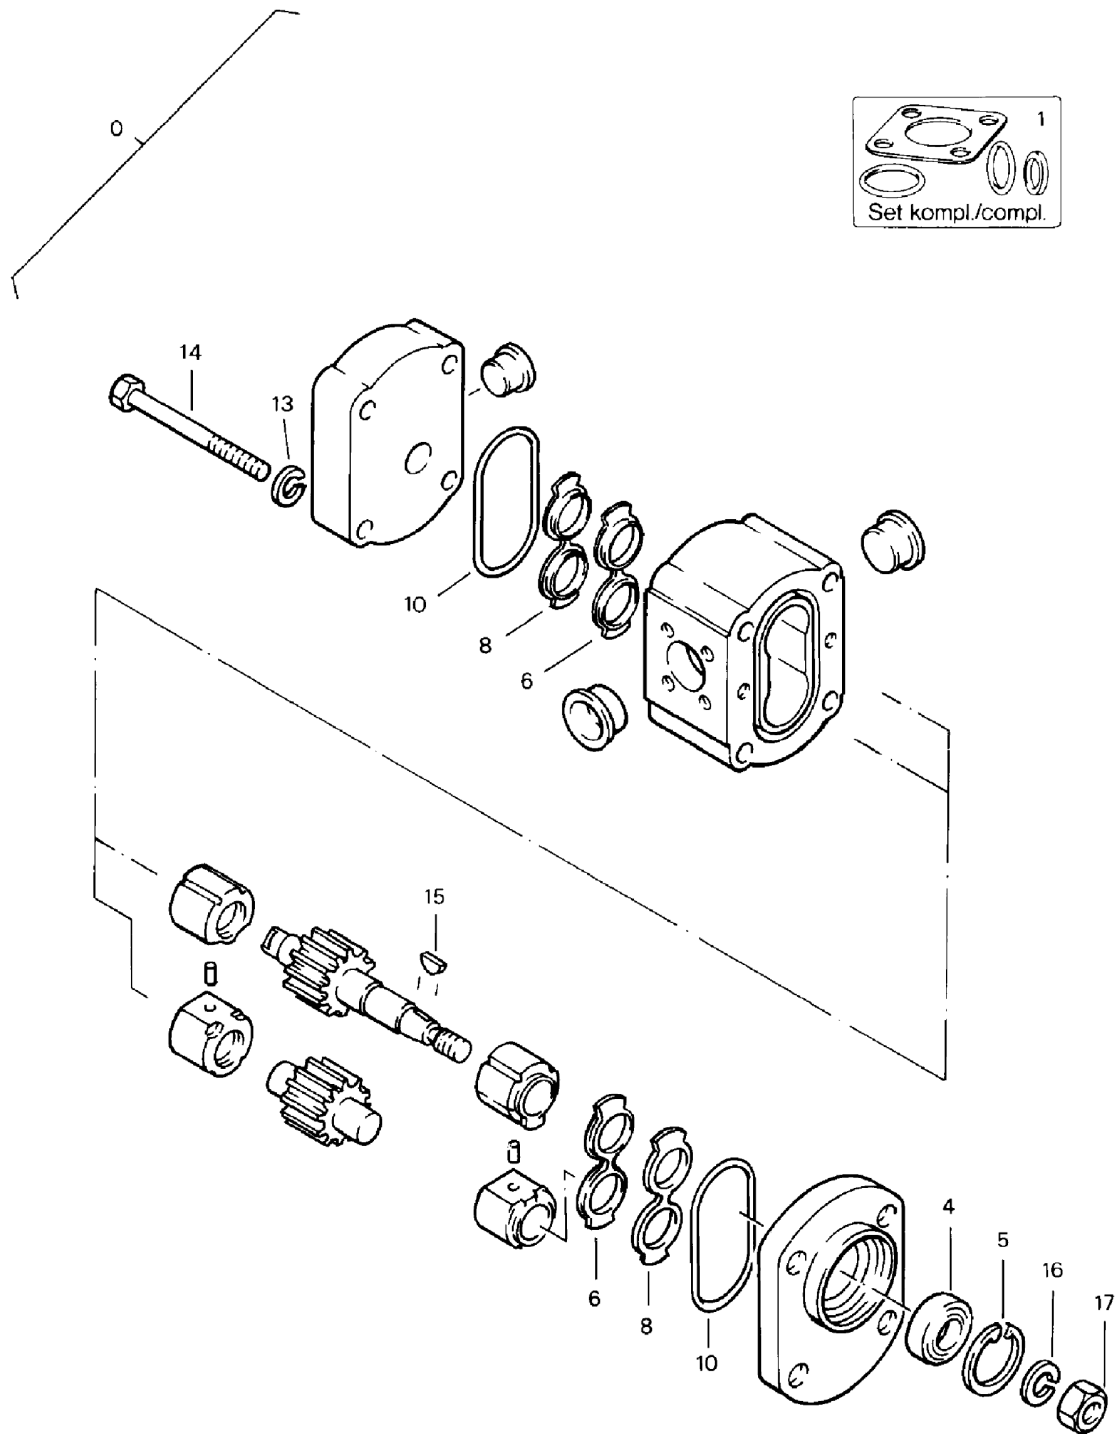

Hydraulic Hydr.Motor,Vibration

99.24

Refer to Parts Online for the most up to date information. The printed information might be outdated.

Thu May 17 12:20:39 UTC 2018

Item	Part No.	Qty	Name	SN INFO
0	DL05813057	1	Hydraulic gear motor	
1	DL05851086	1	Kit,seal	
4	DL05851006	1	Radial seal	
5	DL09221300	1	Circlip,internal	
13	DL05851130	2	Spring washer	
14	DL07131046	2	Hexagon bolt	
15	DL09190302	1	Woodruff key	
16	DL05851131	1	Spring washer	
17	DL08121215	1	Hexagon nut