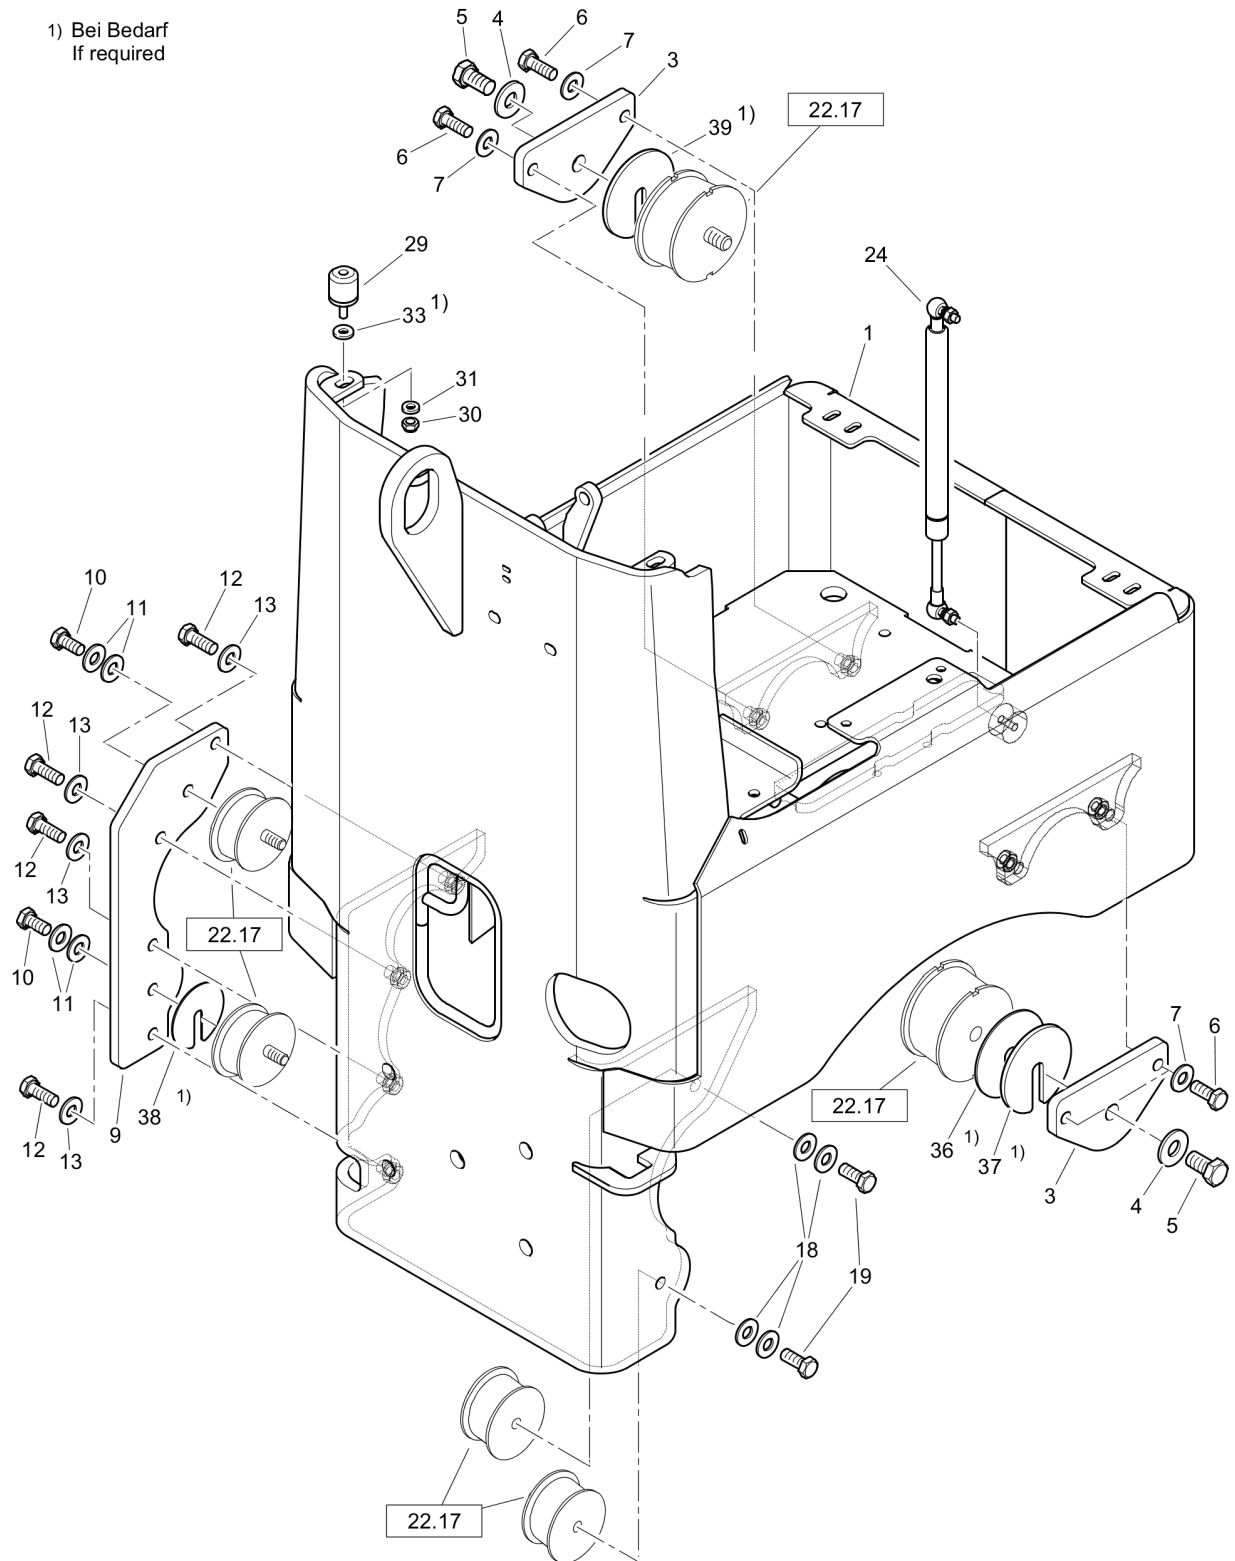

Item	Part No.	Qty	Name	SN INFO
48	DL08621084	1	Washer	
49	DL08510817	1	Washer	
50	DL08130813	1	Safety nut	
51	DL07231051	1	Socket-head cap screw	
52	DL08131016	1	Safety nut	
53	DL08511021	2	Washer	
54	DL72340317	1	Transp.safety device,assembled	
54.1	DL72340208	1	Arm	
54.2	DL06422042	1	Control pin	
55	DL06810330	2	Washer	
56	DL08511730	1	Washer	
57	DL08131621	1	Safety nut	
12.20			Air Intake	
22.18			Crossbeam w/o brake, assembled	
53.86			Front hood, assembled	

Frame with Attachment Parts Rear Frame

51.03/1

Refer to Parts Online for the most up to date information. The printed information might be outdated.

Thu May 17 12:20:23 UTC 2018