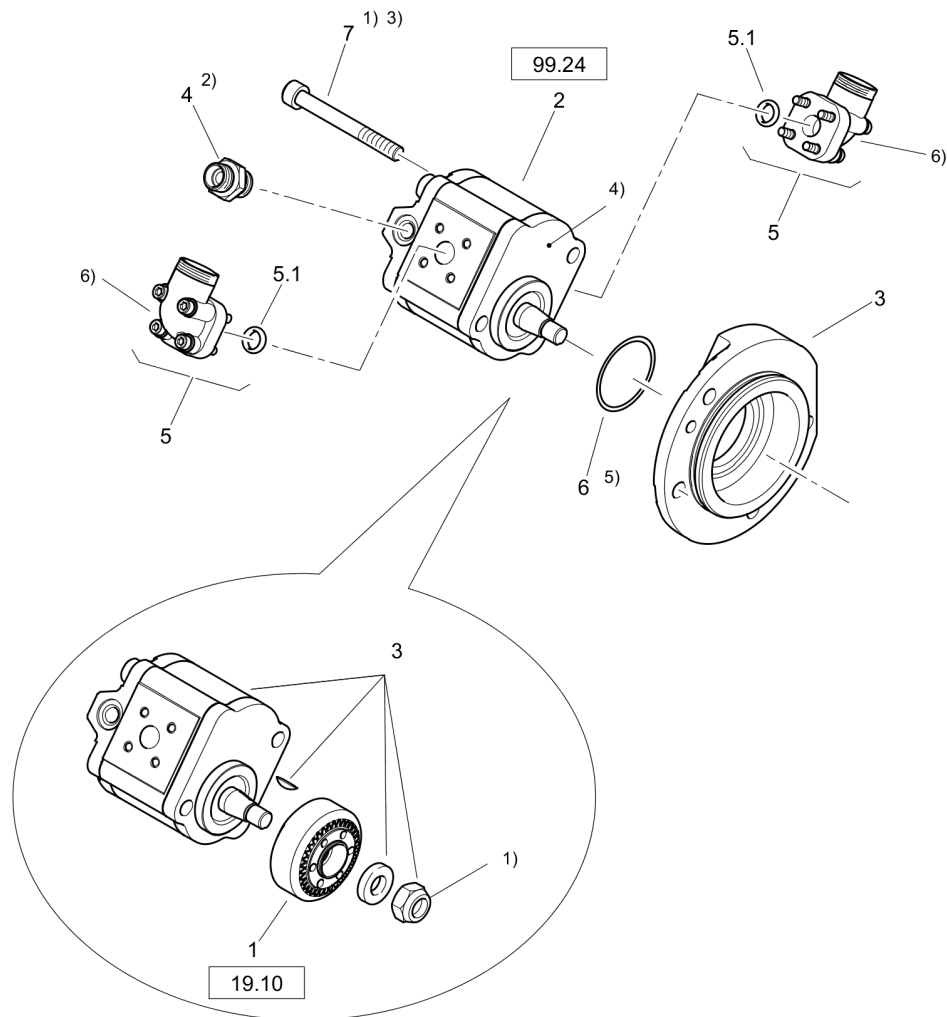

Hydraulic Vibration motor, assembled

Vibrationsmotor : Welle, Paßfeder ölfrei
Vibration motor : shaft , fitting key oil free
Anschlüsse mit Schutzstopfen verschlossen
connectors with protective caps sealed

1) Anziehdrehmoment 35 Nm
  Tightening torque 35 Nm
2) Anziehdrehmoment 25 Nm
  Tightening torque 25 Nm
3) Mit Hydraulikdichtung, mittelfest (DL00978014) eingesetzt
  Inserted with hydraulic sealant, medium strength (DL00978014)
4) Mit Flächendichtung, niedrigfest (DL00970016) eingesetzt
  Inserted with Gasketing, low strength (DL00970016)
5) Mit Fett (DL00996001) eingesetzt
  Inserted with Grease (DL00996001)
6) Anziehdrehmoment 9 Nm
  Tightening torque 9 Nm

98.11

Refer to Parts Online for the most up to date information. The printed information might be outdated.

Thu May 17 12:20:38 UTC 2018