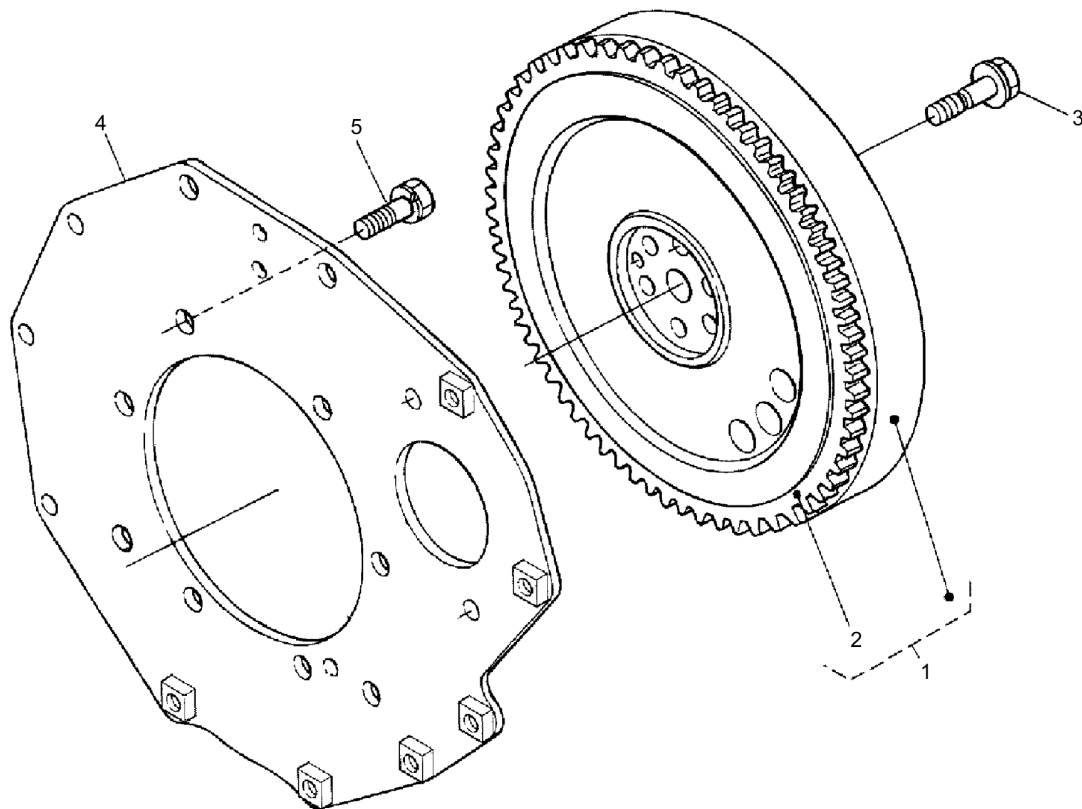

Engine / Fitting Parts Crankcase

11.01-2

Item	Part No.	Qty	Name	SN INFO
1	DL05742450	1	Flywheel	
2	DL05741917	1	Ring gear	
3	DL05740677	6	Screw	
4	DL05740621	1	Plate	
5	DL05740551	8	Screw