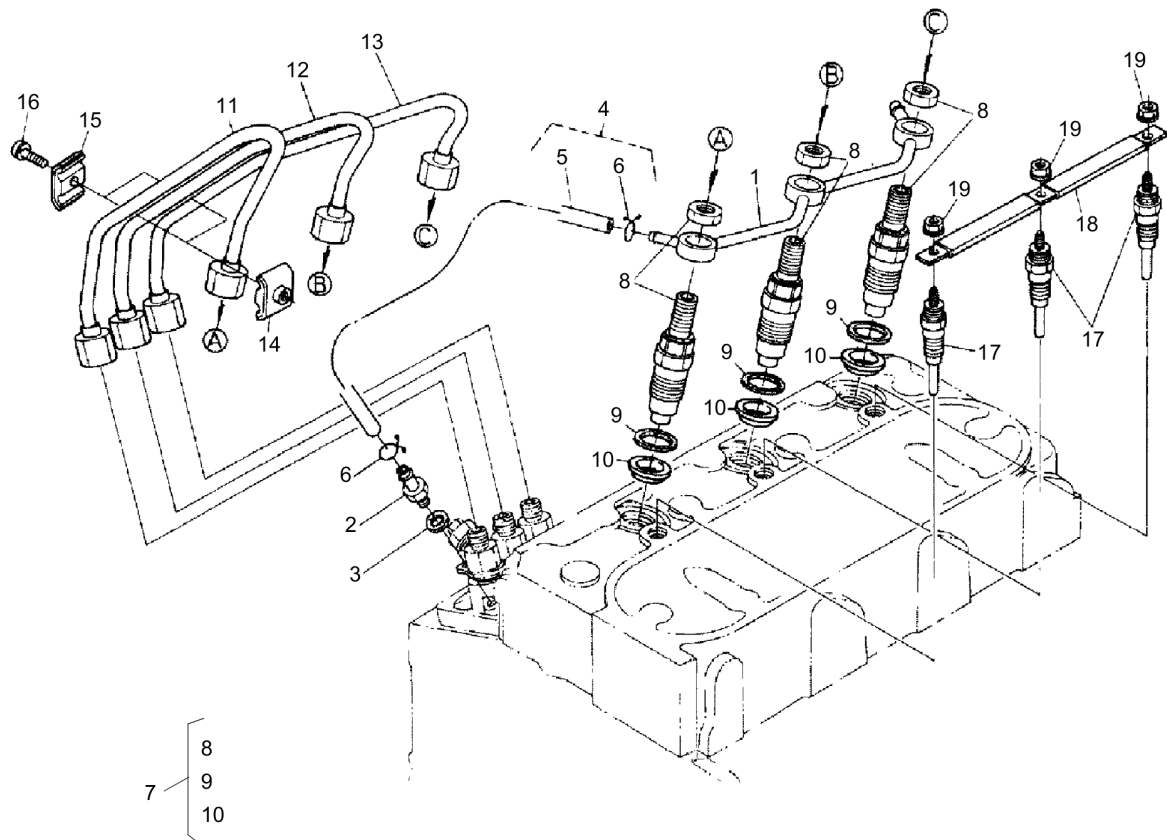

Engine / Fitting Parts Preheating System

11.24

Refer to Parts Online for the most up to date information. The printed information might be outdated.

Thu May 17 12:20:03 UTC 2018

Item	Part No.	Qty	Name	SN INFO
1	DL05742468	1	Overflow pipe	
2	DL05740238	1	Screw	
3	DL05740093	1	Gasket	
4	DL05740236	1	Overflow pipe	
5	DL05741449	1	Overflow pipe	
6	DL05740237	2	Tube clamp	
7	DL05743010	3	Nozzle holder	
8	DL05742620	3	Nut	
9	DL05740240	3	Gasket	
10	DL05740241	3	Heat protection	
11	DL05740751	1	Injection line	
12	DL05740752	1	Injection line	
13	DL05740753	1	Injection line	
14	DL05740245	2	Tube clamp	
15	DL05740246	2	Tube clamp	
16	DL05740247	2	Screw	
17	DL05742469	3	Glow plug	
18	DL05742470	1	Plug connection	
19	DL05740516	3	Collar nut