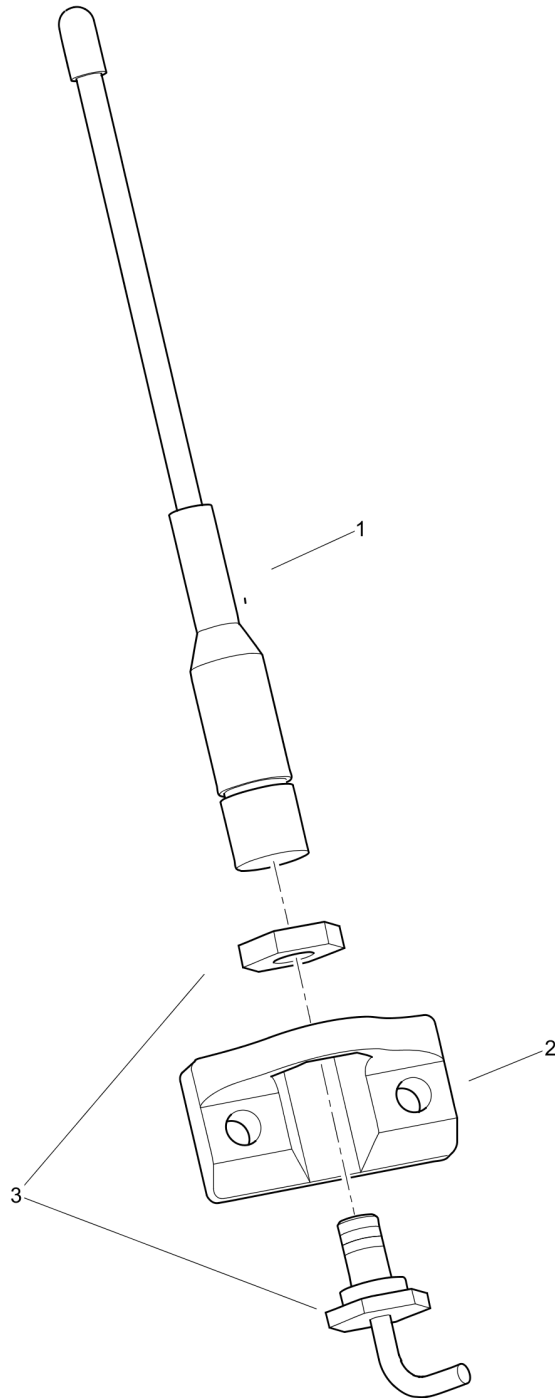

**182.66/1**

Item	Part No.	Qty	Name	SN INFO
1	DL05763454	1	Aerial	
2	DL08621064	4	Washer	
3	DL08130611	2	Safety nut	
4	DL07130635	2	Hexagon bolt	
5	DL72400248	1	Holder	

**Special Equipment** Aerial, assembled