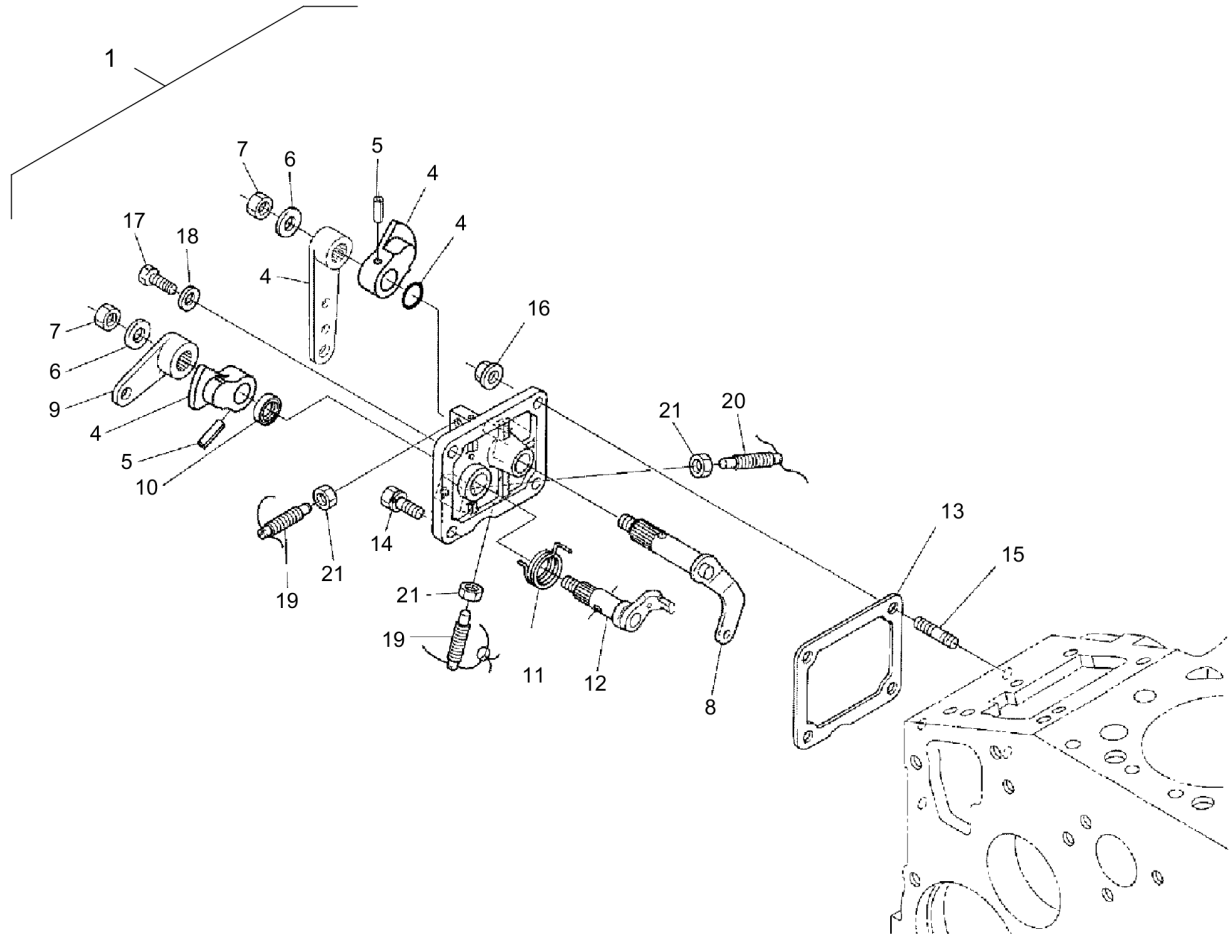

Engine / Fitting Parts Governor

11.60-2

Refer to Parts Online for the most up to date information. The printed information might be outdated.

Thu May 17 12:20:06 UTC 2018

Item	Part No.	Qty	Name	SN INFO
1	DL05742467	1	Plate,speed control	
2	DL05740763	1	Throttle control lever	
3	DL05740698	2	Throttle control lever	
4	DL05740528	1	Loop ring	
5	DL05740406	2	Pin	
6	DL05740718	2	Washer	
7	DL05740714	2	Nut	
8	DL05740761	1	Governor lever	
9	DL05740764	1	Lever, stop	
10	DL05740556	1	Radial seal	
11	DL05740603	1	Return spring	
12	DL05740765	1	Lever shaft	
13	DL05740736	1	Gasket	
14	DL05740281	1	Screw	
15	DL05740724	2	Stud	
16	DL05740384	2	Nut	
17	DL05743014	1	Screw	
18	DL05740093	1	Gasket	
19	DL05743015	2	Setscrew	
20	DL05743016	1	Setscrew	
21	DL05740078	3	Nut