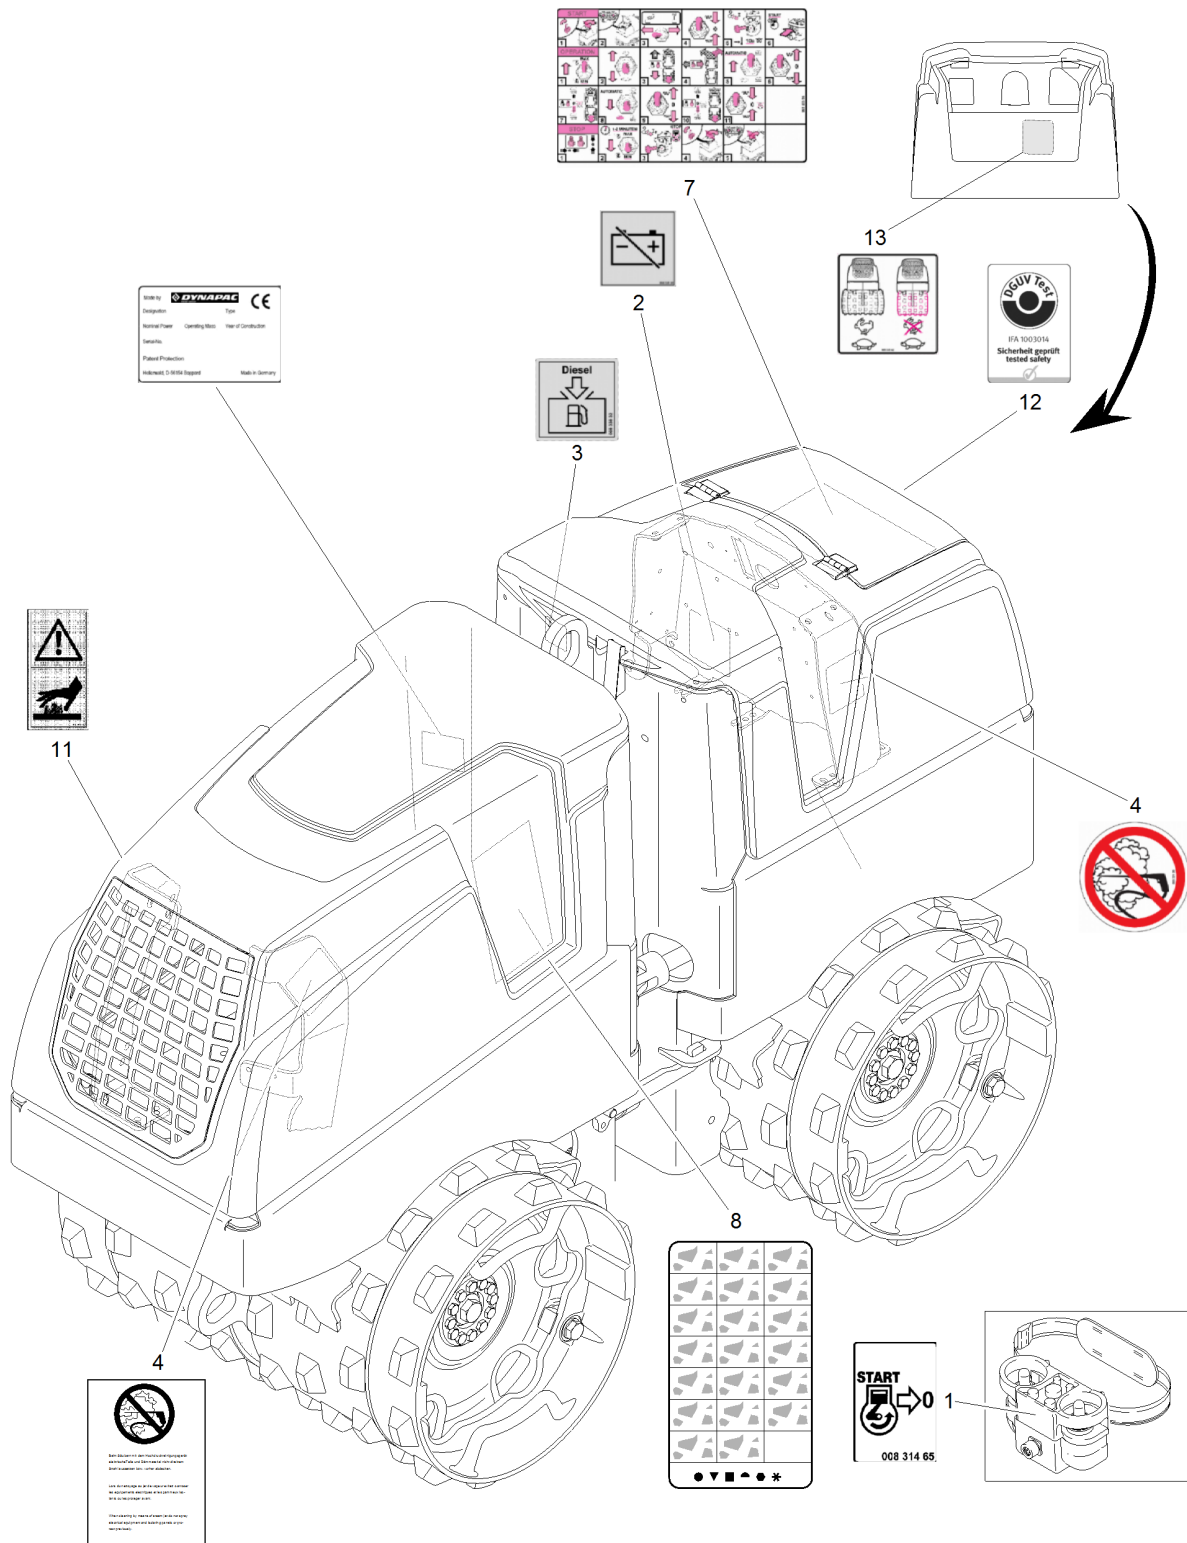

Accessories Decals

101.03/1

Item	Part No.	Qty	Name	SN INFO
1	DL00831465	1	Decal,operation	
2	DL00833836	1	Decal,indication	
3	DL00833832	1	Decal,indication	
4	DL00832120	2	Decal,indication	
7	DL00833354	1	Decal,operation	
8	DL00831284	1	Decal,maintenance instr.	
11	DL00833006	1	Warning sign	
12	DL00892089	1	Label	
13	DL00833939	1	Decal,indication	
14	DL00832901	2	Decal,indication	
15	DL00833831	1	Decal,indication	
16	DL00832900	1	Decal,indication	
17	DL00832079	2	Decal,indication	
18	DL00832046	1	Decal,indication	
19	DL00832655	1	Decal,indication	
20	DL00833836	1	Decal,indication	
21	DL00833005	1	Warning sign	
22	DL92410403	1	Type designation	
23	DL92410305	1	Decal	
24	DL92410304	2	Decal