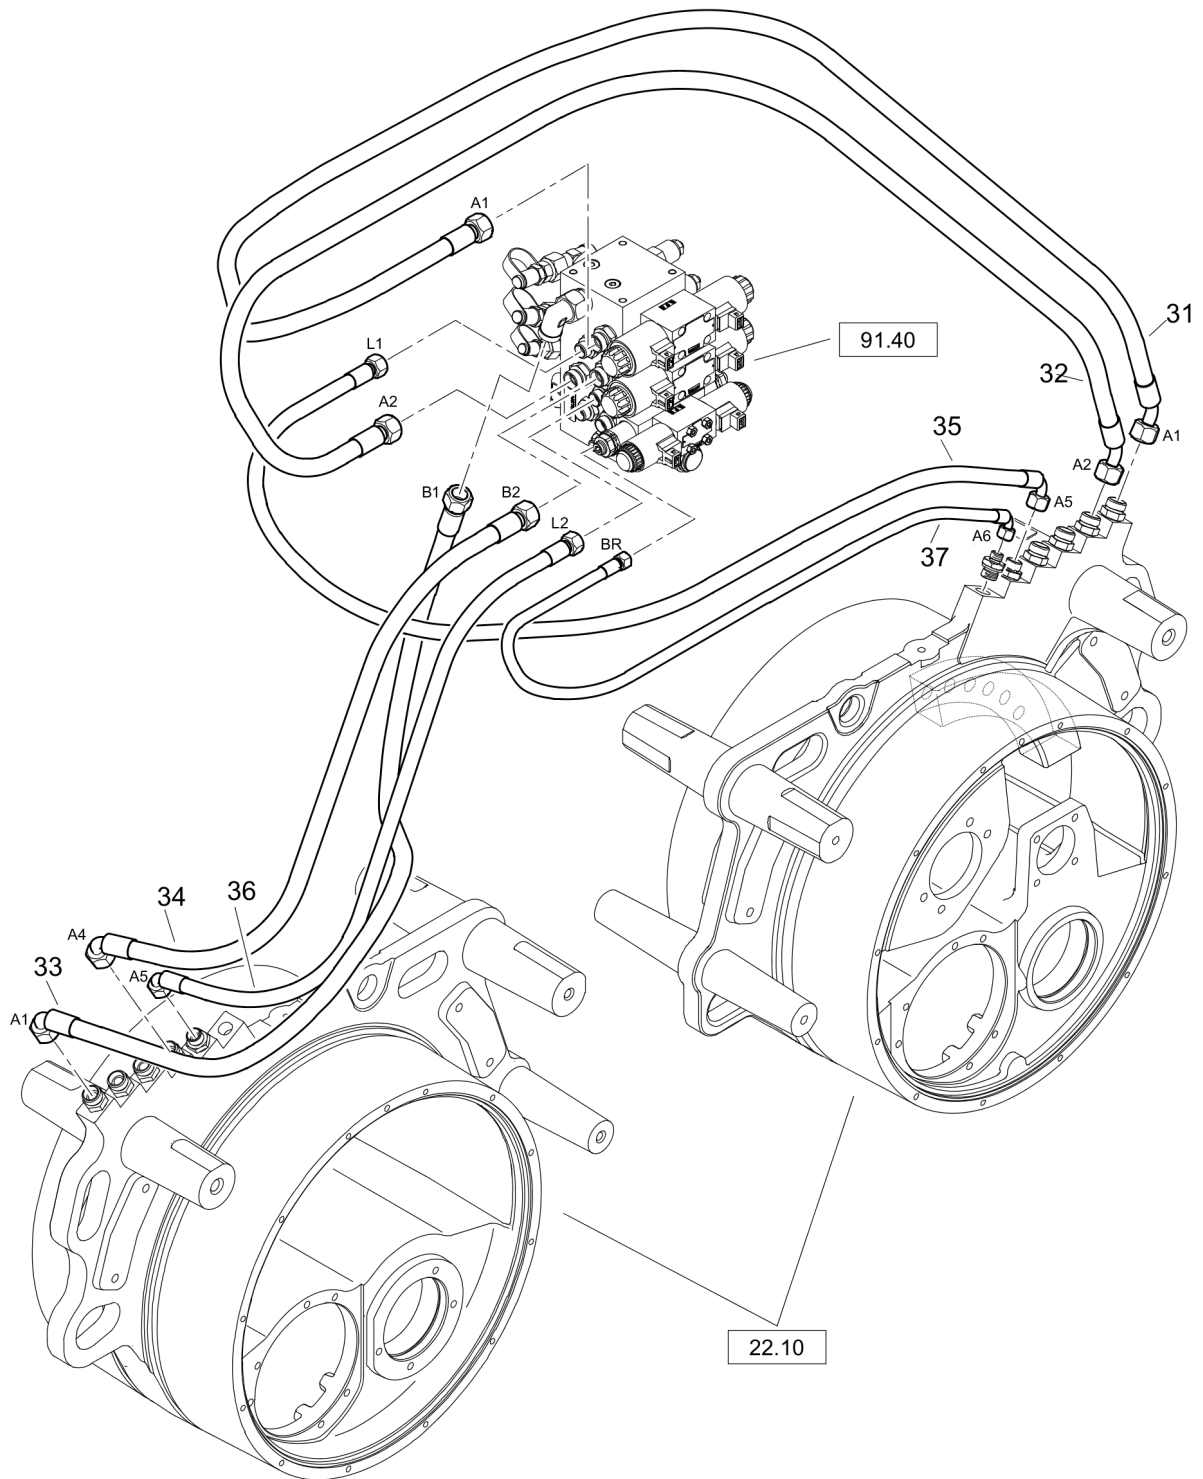

# 91.32/6

Refer to Parts Online for the most up to date information. The printed information might be outdated.  
Thu May 17 12:20:36 UTC 2018

**Hydraulic** Control Block

1) Anziehdrehmoment 15 Nm  
Tightening torque 15 Nm