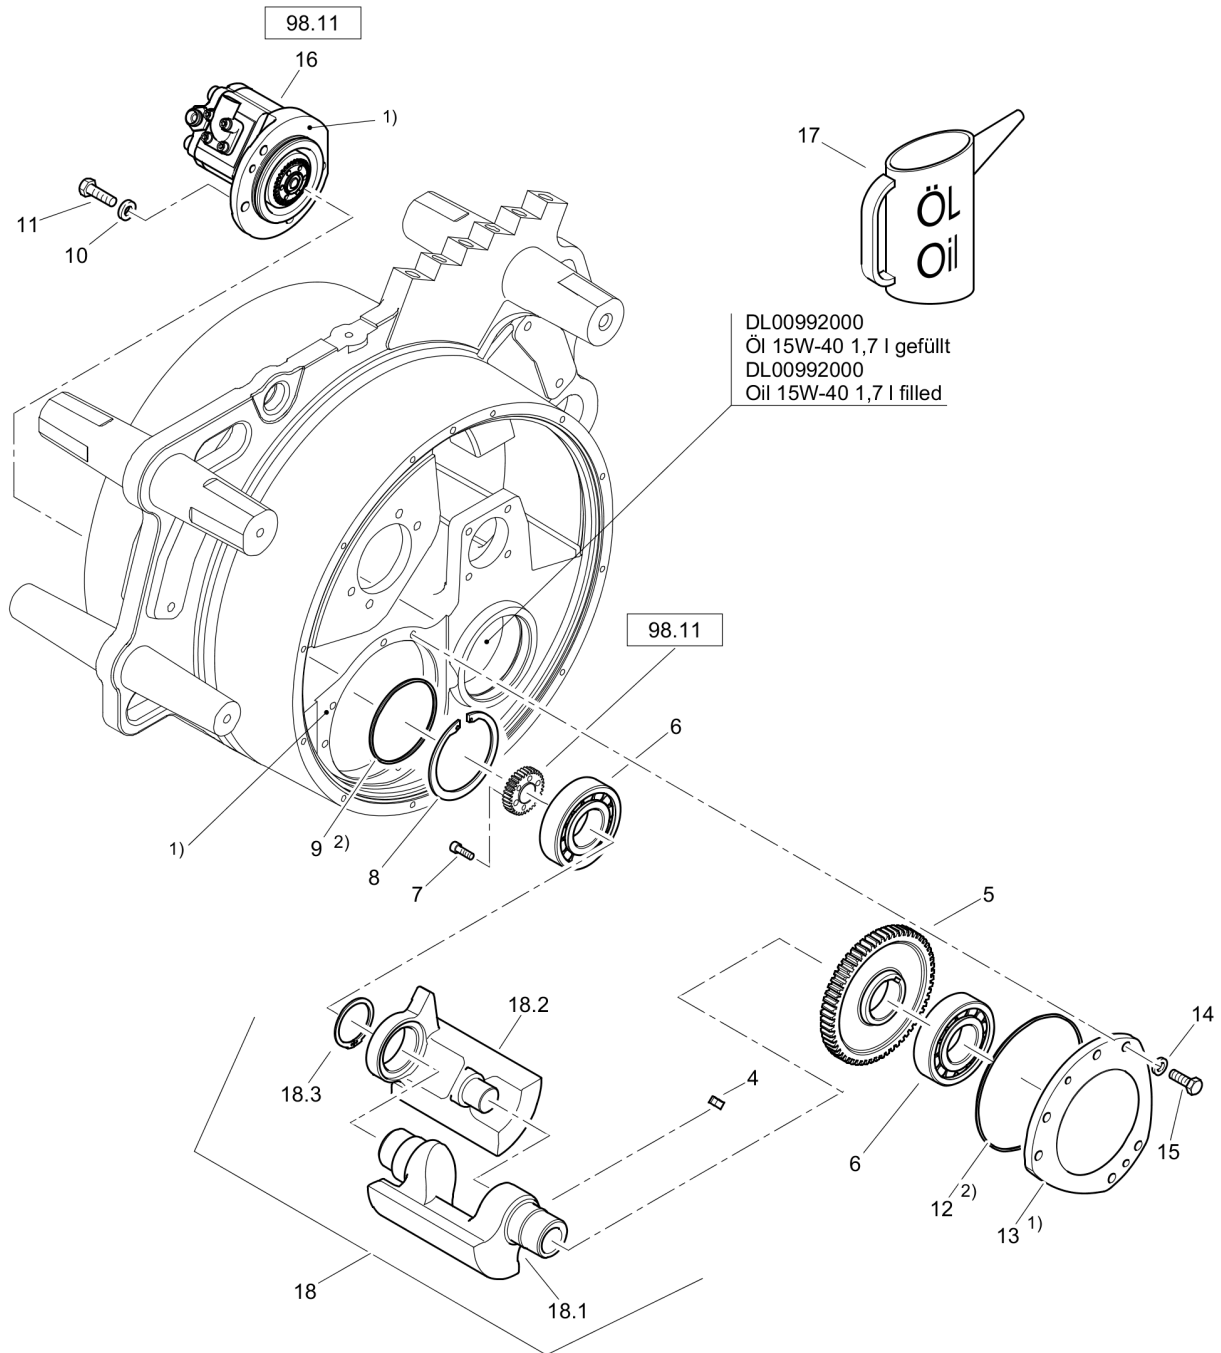

Power Transmission / Actuation Crossbeam w. brake, assembled

1) Mit Flächendichtung, niedrigfest (DL00970016) eingesetzt
Inserted with Gasketing, low strength (DL00970016)

2) Mit Fett montieren
Install with fat

22.17/1

Item	Part No.	Qty	Name	SN INFO
4	DL09182003	1	Fitting key	
5	DL72330166	1	Gear wheel	
6	DL05224277	2	Cylinder roller bearing	
7	DL07230513	6	Socket-head cap screw	
8	DL09224800	1	Circlip,internal	
9	DL06220945	1	Loop ring	
10	DL08511021	4	Washer	
11	DL07141030	4	Hexagon bolt	
12	DL06221504	1	Loop ring	
13	DL72330161	1	Flange	
14	DL08511021	6	Washer	
15	DL07141030	6	Hexagon bolt	
16	DL72330167	1	Vibration motor,assembled	
17	DL00992000	1,70	Engine oil	
18	DL72310189	1	Exciter shaft,assembled	
18.1	DL72330154	1	Exciter shaft	
18.2	DL72330159	1	Change over weight	
18.3	DL09213100	1	Circlip,external	
19	DL09182003	1	Fitting key	
20	DL72330166	1	Gear wheel	
21	DL05224277	1	Cylinder roller bearing	
22	DL06221504	1	Loop ring	
23	DL72330161	1	Flange	
24	DL08511021	6	Washer	
25	DL07141030	6	Hexagon bolt	
26	DL05224277	1	Cylinder roller bearing	
27	DL09224800	1	Circlip,internal	
28	DL06510223	1	Locking cap	
29	DL72310188	1	Exciter shaft,assembled	
29.1	DL72330158	1	Exciter shaft	
29.2	DL72330156	1	Change over weight	
29.3	DL09213100	1	Circlip,external	
30	DL72310172	1	Center crossmember	
31	DL06224403	2	Loop ring	
32	DL72310164	2	Flange	
33	DL07230819	24	Socket-head cap screw	
34	DL05332507	2	Nilos ring	

Refer to Parts Online for the most up to date information. The printed information might be outdated.

Thu May 17 12:20:15 UTC 2018