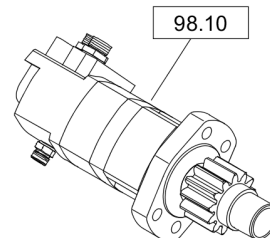

90 Hydraulic Hydraulic

Item	Part No.	Qty	Name	SN INFO
91.32	-		Hydraulics,pipes	
91.40	-		Control Block	
98.10	-		Travel motor,assembled	
98.11	-		Vibration motor,assembled	
99.12	-		Triple gear pump	
99.24	-		Hydr.Motor,Vibration	
99.48	-		Hydraulic Oil Filter	
99.51	-		Hydraulic Cylinder	
99.55	-		Control Block