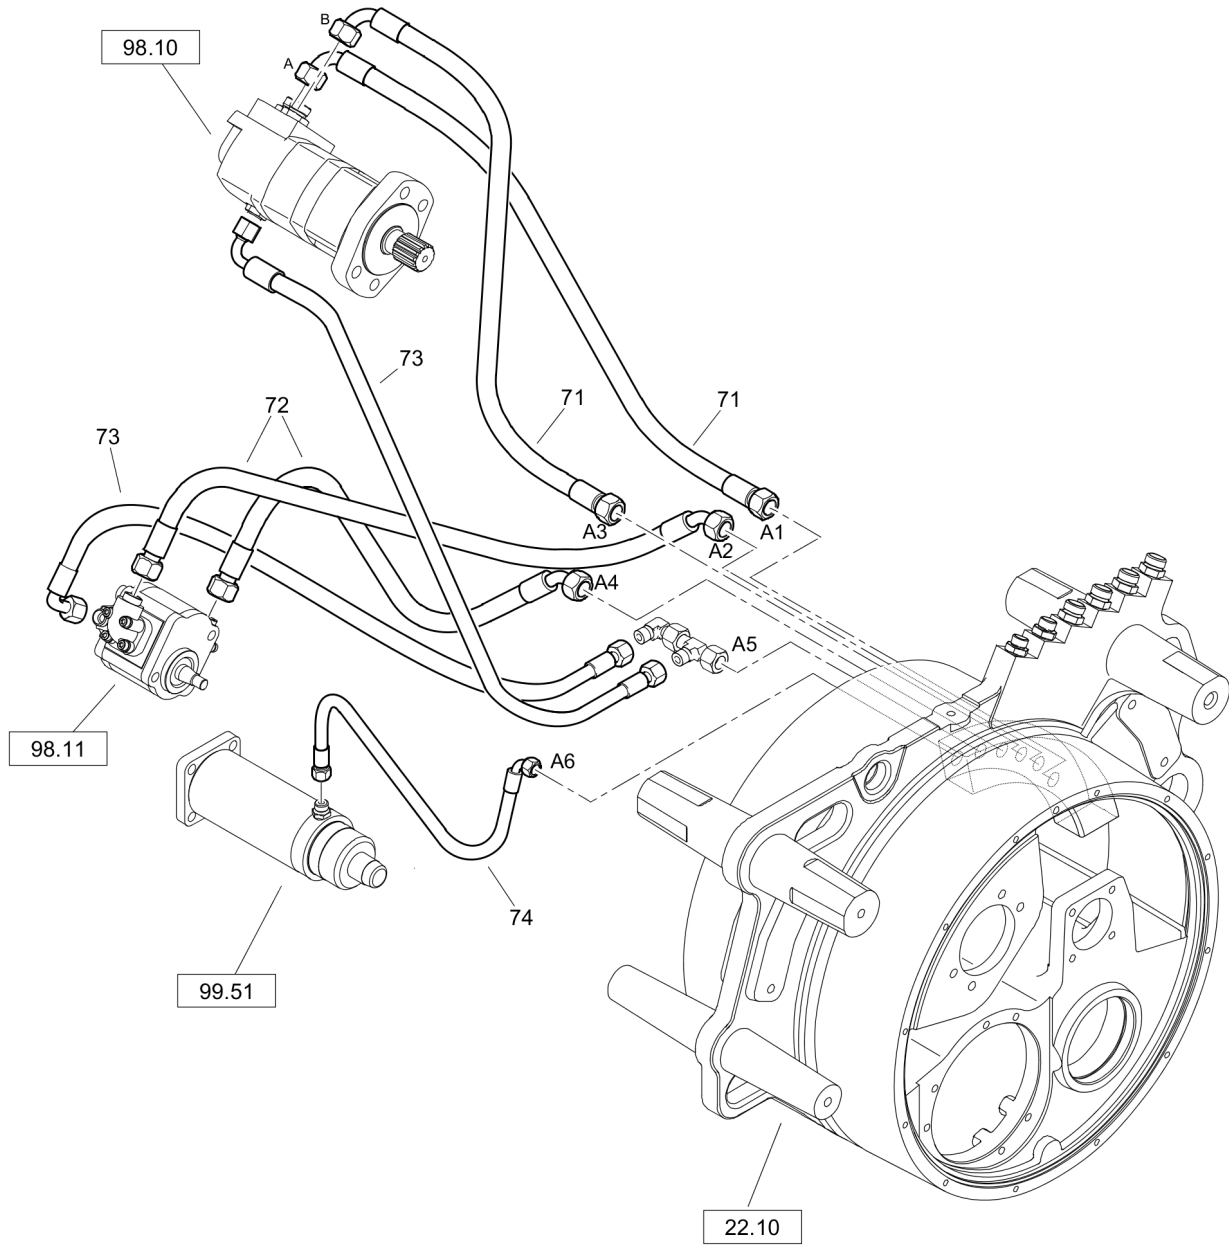

22.17/6

Refer to Parts Online for the most up to date information. The printed information might be outdated.
Thu May 17 12:20:17 UTC 2018