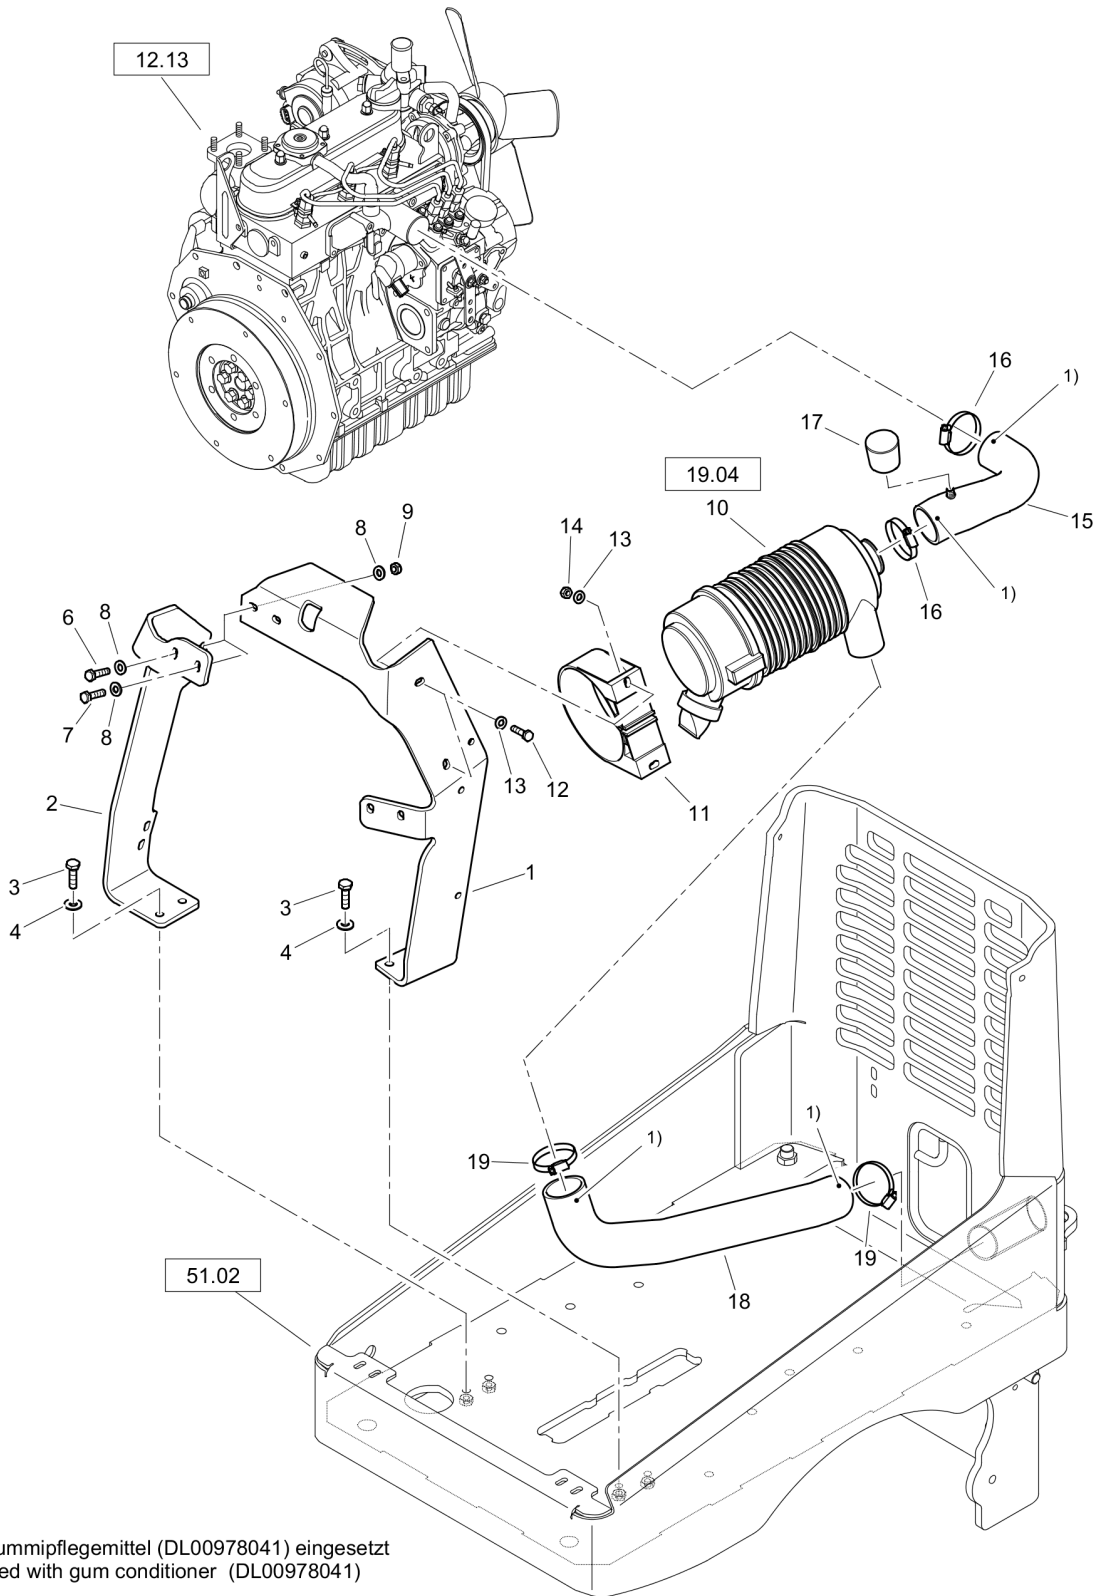

Engine / Fitting Parts Air Intake

1) Mit Gummipflegemittel (DL00978041) eingesetzt
Inserted with gum conditioner (DL00978041)

12.20

Item	Part No.	Qty	Name	SN INFO
1	DL72410150	1	Holder	
2	DL72410149	1	Holder	
3	DL07141032	4	Hexagon bolt	
4	DL08752106	4	Spring washer	
6	DL07140842	1	Hexagon bolt	
7	DL07140846	1	Hexagon bolt	
8	DL08510817	4	Washer	
9	DL08130813	2	Safety nut	
10	DL05730061	1	Dry air filter	
11	DL05733032	1	Assembling clamp	
12	DL07130812	2	Hexagon bolt	
13	DL08510817	4	Washer	
14	DL08130813	2	Safety nut	
15	DL72410142	1	Intake manifold	
16	DL05552422	2	Hose clip	
17	DL05821346	1	Maintenance indicator	
18	DL72410141	1	Air hose	
19	DL05552422	2	Hose clip	
12.13			Engine	
51.02			Front Frame