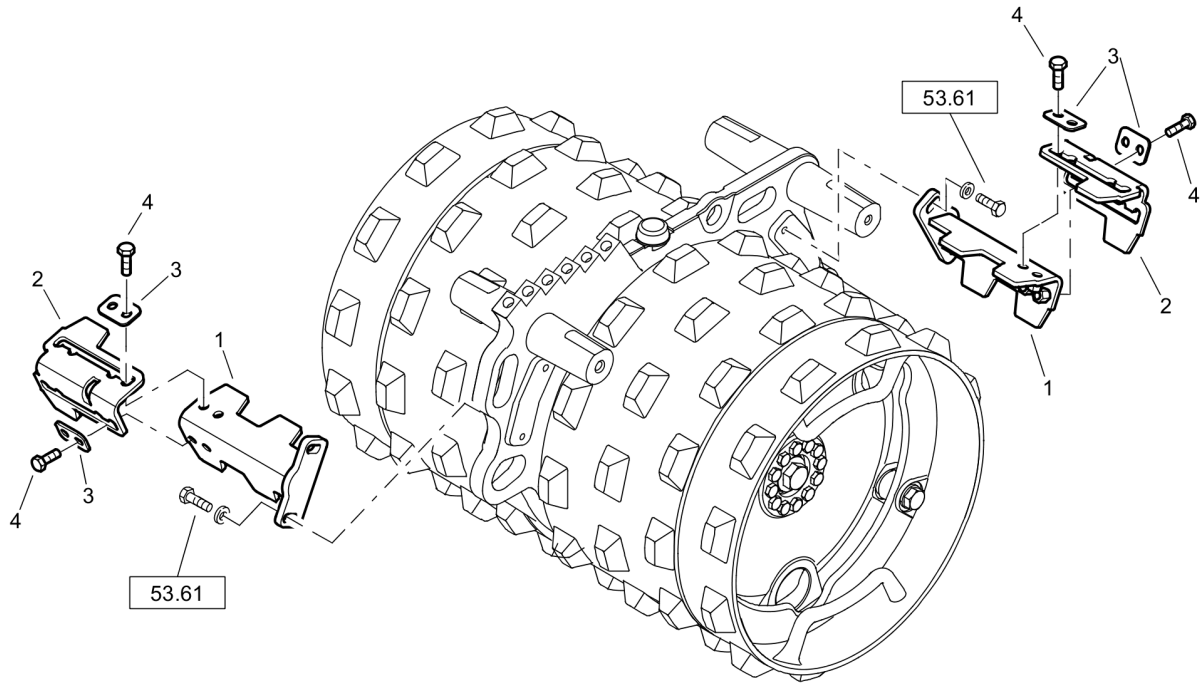

**Special Equipment** Q4-Adjustable scrapers

**153.88**

Refer to Parts Online for the most up to date information. The printed information might be outdated.

Thu May 17 12:20:42 UTC 2018

Item	Part No.	Qty	Name	SN INFO
1	DL72001079	8	Scraper	
2	DL72001081	8	Angle	
3	DL72001082	16	Plate	
4	DL07141230	32	Hexagon bolt	
53.61			Scraper	