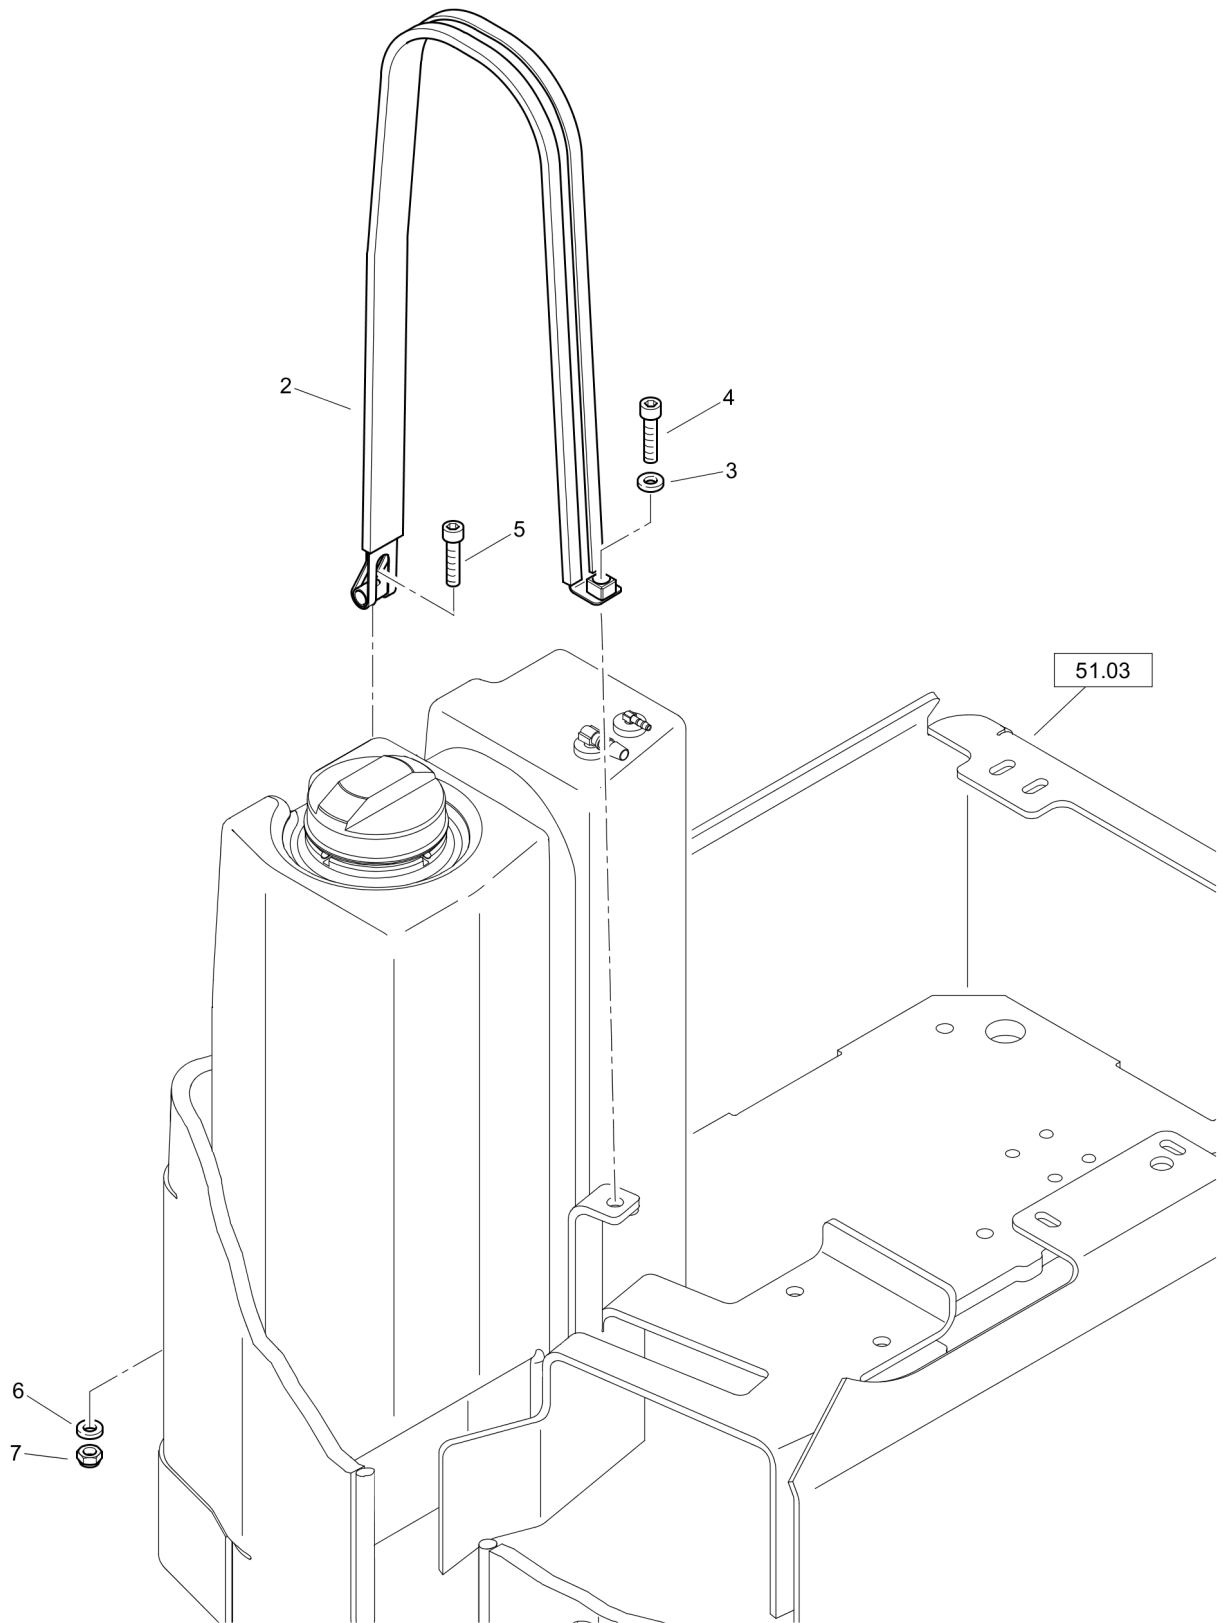

Item	Part No.	Qty	Name	SN INFO
1	DL72365101	1	Fuel tank	
1.1	DL05553454	1	Angular union	
1.2	DL06550013	1	Gasket	
1.3	DL06600003	1	Plastic hose	
1.4	DL05553458	1	Angular union	
1.5	DL06550012	1	Gasket	
1.6	DL06600019	1	PA-hose	
1.7	DL05576292	1	Tank cover	
1.8	DL06220183	1	Loop ring	
1.9	DL07621814	1	Screw plug	
2	DL72365103	1	Clamping band	
3	DL08511021	1	Washer	
4	DL07241012	1	Socket-head cap screw	
5	DL07230847	1	Socket-head cap screw	
6	DL08510817	1	Washer	
7	DL08130813	1	Safety nut	
8	DL05821329	1	Fuel filter cpl.	
9	DL05550007	2	Banjo union	
10	DL09331708	4	Sealing ring	
11	DL09710208	2	Hollow screw	
12	DL08510817	4	Washer	
13	DL07140846	2	Hexagon bolt	
14	DL08130813	2	Safety nut	
15	DL05552402	2	Hose clip	
16	DL05715861	1	Fuel filter	
17	DL05552402	1	Hose clip	
18	DL05551404	1	Hose clip	
19	DL72365105	1	Hose kit	
19.1	DL00663104	2,25	Hose	
19.2	DL00663210	1,40	Hose	
19.3	DL00663210	1,75	Hose	
19.4	DL00663210	1,40	Hose	
12.13			Engine	
12.20			Air Intake	
51.02			Front Frame	
51.03			Rear Frame	

Refer to Parts Online for the most up to date information. The printed information might be outdated.

Thu May 17 12:20:08 UTC 2018

12.06/2