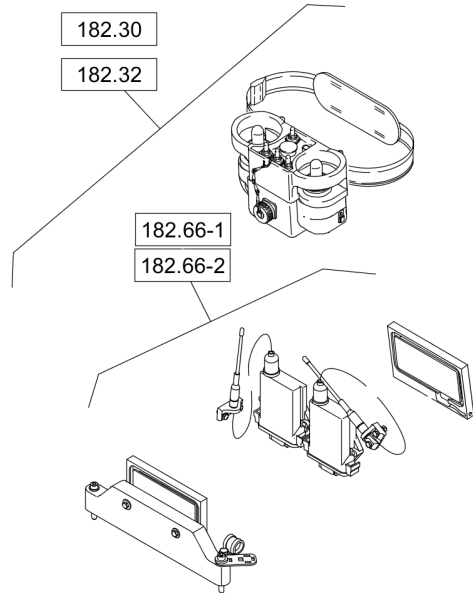

110 Options Special Equipment

Item	Part No.	Qty	Name	SN INFO
153.88	-		Q4-Adjustable scrapers	
182.30	-		FG5-Cable/Rad.rem.cont.868Mhz	
182.32	-		FG6-Cable/Rad.rem.cont.916Mhz	
182.66-1	-		Aerial,assembled	
182.66-2	-		Aerial,assembled	
190.06	-		HY2-Bio hydraulic oil