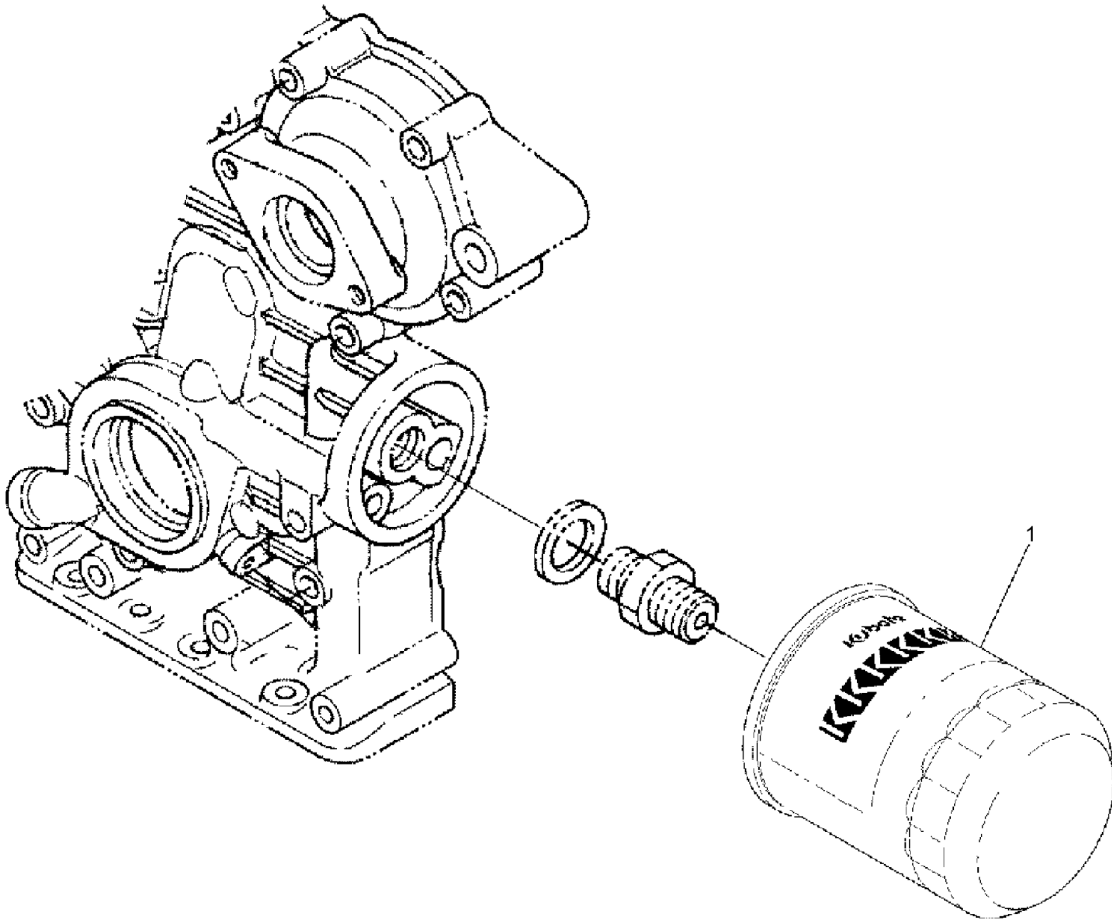

Item	Part No.	Qty	Name	SN INFO
1	DL05740630	3	Inlet valve	
2	DL05740631	3	Outlet valve	
3	DL05740742	6	Valve spring	
4	DL05741560	6	Spring cup	
5	DL05740550	6	Valve cone pair	
6	DL05740817	6	Valve stem seal	
7	DL05740632	6	Cap	
8	DL05742495	1	Rocker lever axle	
9	DL05740389	2	Screw	
10	DL05740641	3	Rocker bracket	
11	DL05740537	1	Dowel pin	
12	DL05740643	2	Washer	
13	DL05740401	2	Washer	
14	DL05740640	2	Spring	
15	DL05740636	6	Rocker arm	
16	DL05740637	6	Set screw	
17	DL05740638	6	Nut	
18	DL05740642	3	Stud	
19	DL05740552	3	Nut	
20	DL05740553	3	Washer	

Engine / Fitting Parts Oil And Fuel Filter

11.12