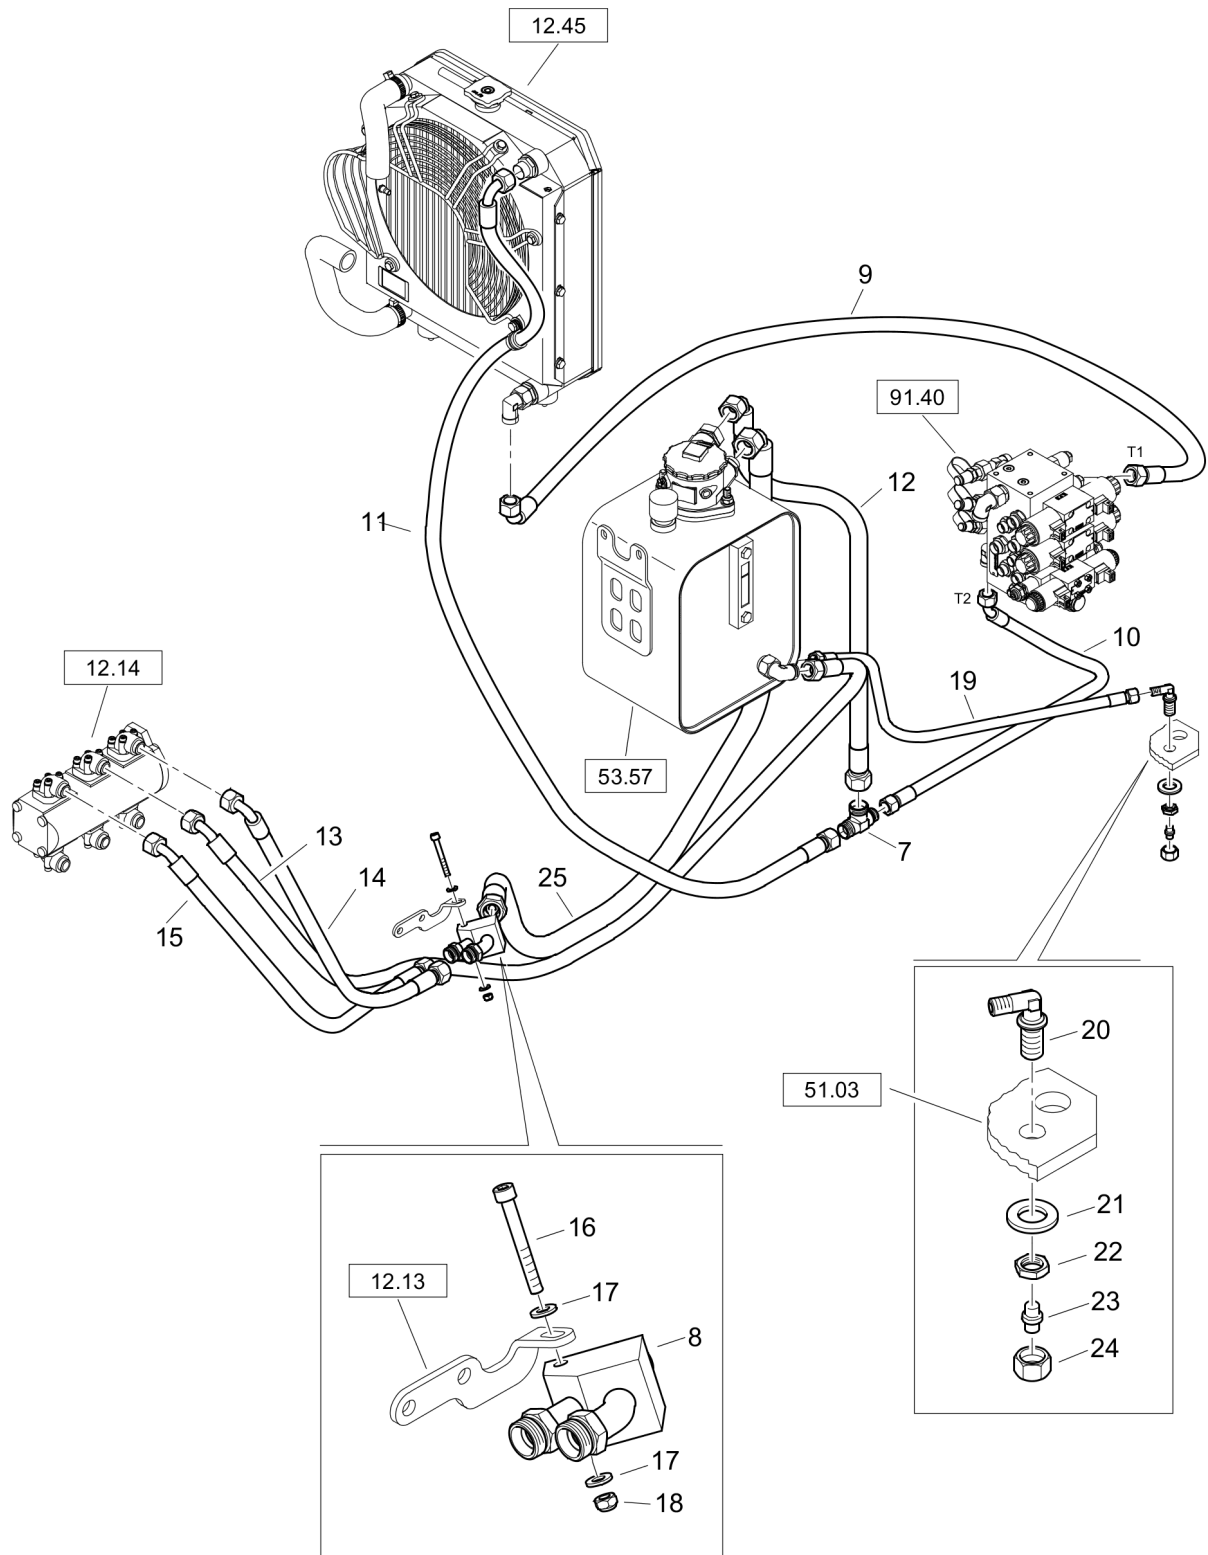

Item	Part No.	Qty	Name	SN INFO
3	DL05557627	1	Hose assy.ac.WN3111	
4	DL05542125	1	Angular union	
5	DL05557627	1	Hose assy.ac.WN3111	
6	DL05542125	1	Angular union	
7	DL05558425	1	T-piece	
8	DL05718831	1	Distributor	
9	DL05557633	1	Hose assy.ac.WN3111	
10	DL05557624	1	Hose assy.ac.WN3111	
11	DL05557634	1	Hose assy.ac.WN3111	
12	DL05557608	1	Hose assy.ac.WN3111	
13	DL05557625	1	Hose assy.ac.WN3111	
14	DL05557626	1	Hose assy.ac.WN3111	
15	DL05557635	1	Hose assy.ac.WN3111	
16	DL07230854	1	Socket-head cap screw	
17	DL08510817	2	Washer	
18	DL08130813	1	Safety nut	
19	DL05557623	1	Hose assy.ac.WN3111	
20	DL05542654	1	Angular union	
21	DL08511934	1	Round anchor plate	
22	DL05542918	1	Nut	
23	DL05542704	1	Plug	
24	DL05545022	1	Cap nut	
25	DL05555869	1	Hose assy.ac.WN3111	
26	DL05557622	1	Hose assy.ac.WN3111	
27	DL05557636	1	Hose assy.ac.WN3111	
28	DL05557630	1	Hose assy.ac.WN3111	
29	DL05557630	1	Hose assy.ac.WN3111	
30	DL05557621	1	Hose assy.ac.WN3111	
31	DL05557624	1	Hose assy.ac.WN3111	
32	DL05557631	1	Hose assy.ac.WN3111	
33	DL05557627	1	Hose assy.ac.WN3111	
34	DL05557632	1	Hose assy.ac.WN3111	
35	DL05557628	1	Hose assy.ac.WN3111	
36	DL05557629	1	Hose assy.ac.WN3111	
37	DL05557637	1	Hose assy.ac.WN3111	
22.17			Crossbeam w. brake, assembled	
22.18			Crossbeam w/o brake, assembled	

Refer to Parts Online for the most up to date information. The printed information might be outdated.

Thu May 17 12:20:35 UTC 2018

91.32/2

Refer to Parts Online for the most up to date information. The printed information might be outdated.

Thu May 17 12:20:35 UTC 2018