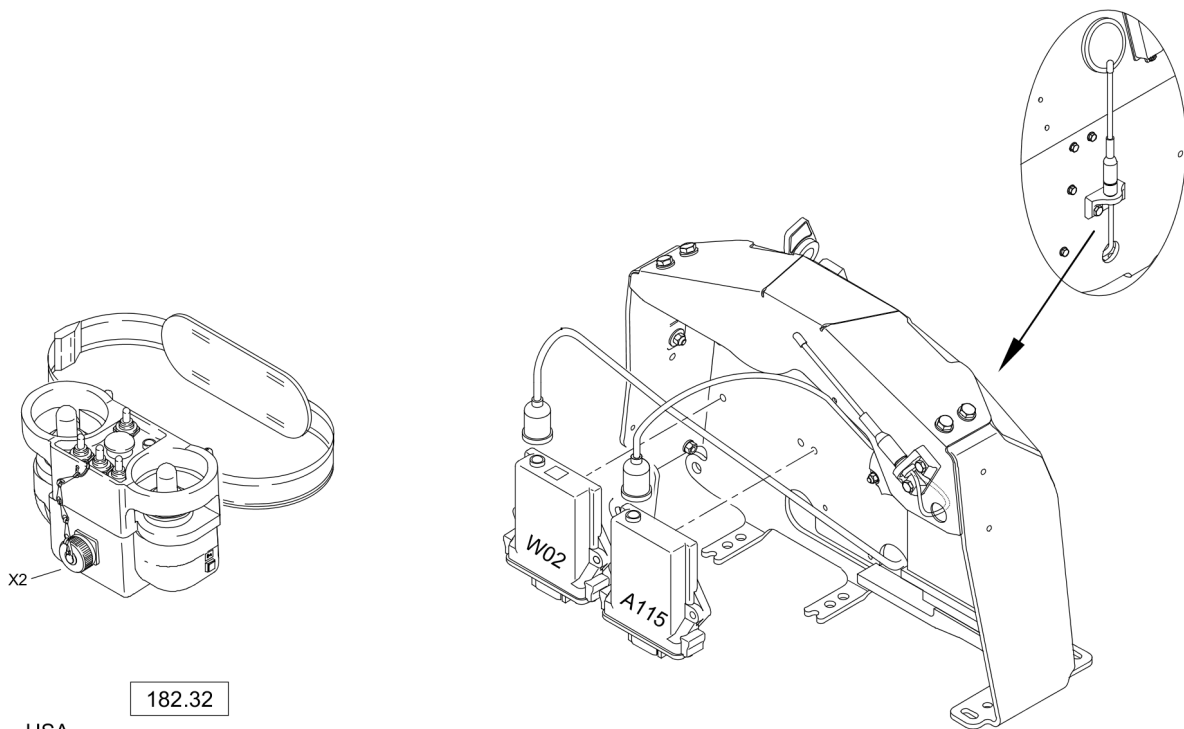

Europa
FG5-Kabel/Funkbedienung 868Mhz
FG5Cable/Rad.rem.cont. 868Mhz

182.30

182.32

USA
FG6-Kabel/Funkbedienung 916Mhz
FG6Cable/Rad.rem.cont. 916Mhz

81.24/4