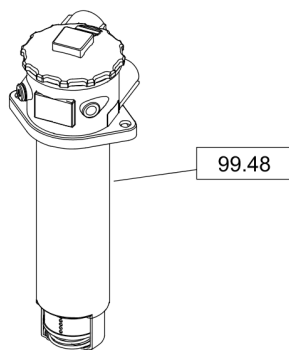

90 Hydraulic Hydraulic

Item	Part No.	Qty	Name	SN INFO
91.32	-		Hydraulics,pipes	
91.40	-		Control Block	
98.10	-		Travel motor,assembled	
98.11	-		Vibration motor,assembled	
99.12	-		Triple gear pump	
99.24	-		Hydr.Motor,Vibration	
99.48	-		Hydraulic Oil Filter	
99.51	-		Hydraulic Cylinder	
99.55	-		Control Block