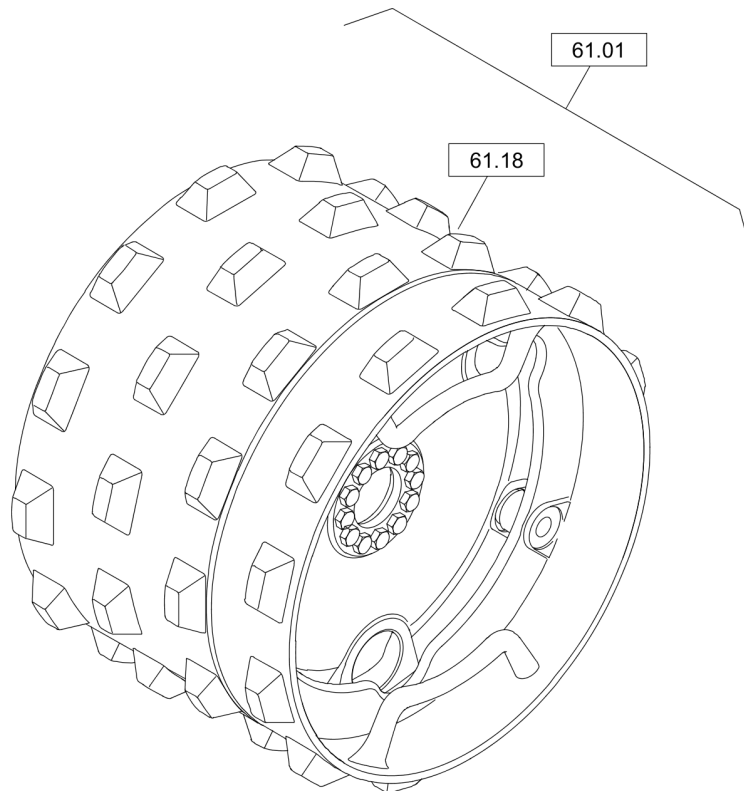

60 Drum Drum / Tyres

Item	Part No.	Qty	Name	SN INFO
61.01	-		Roller drum	
61.18	-		Roller drum, assembled