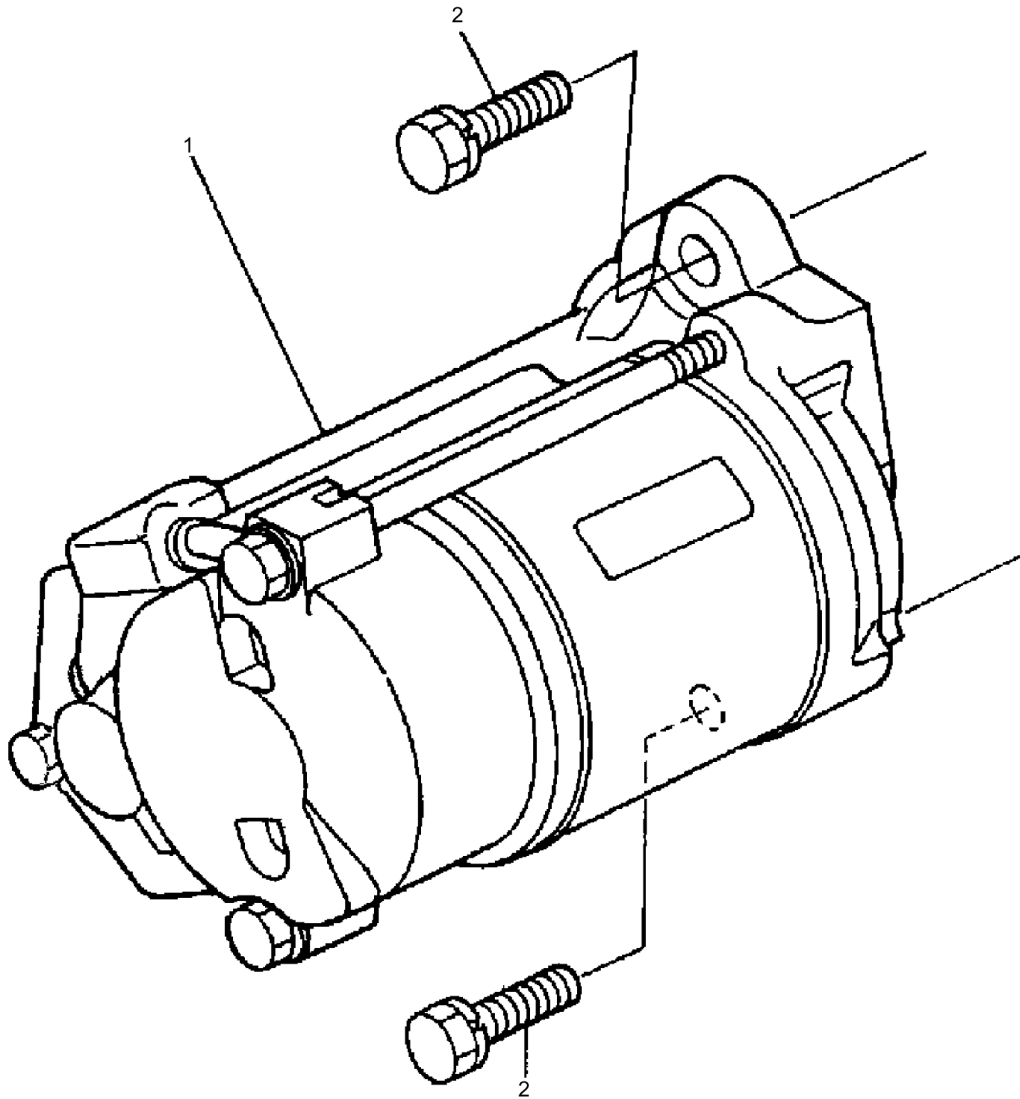

Engine / Fitting Parts Starter

11.72-1

Item	Part No.	Qty	Name	SN INFO
1	DL05742481	1	Starter	
2	DL05740284	2	Screw