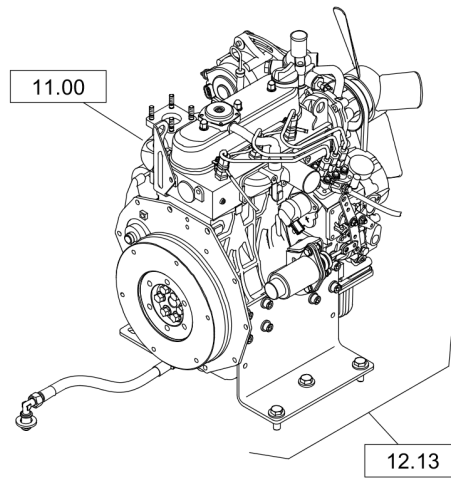

Frame with Attachment Parts

Front Frame	115
Rear Frame	119
Hydraulic Tank	123
Scraper	125
Rearhood	127
Fronthood	129
Rear hood, assembled	131
Front hood, assembled	136
Hydraulic oil tank,assembled	138

60 Drum

Drum / Tyres	140

Drum / Tyres

Roller drum	142
Roller drum, assembled	144

80 Electrical System

Electrical System	146

Electrical System

Electrics	148
Electrical Equipment	150
Central electric, assembled	153
Wire harnesses	160
Spiral cable	164

90 Hydraulic

Hydraulic	166

Hydraulic

Hydraulics,pipes	168
Control Block	175
Travel motor,assembled	178
Vibration motor,assembled	180
Triple gear pump	182
Hydr.Motor,Vibration	184
Hydraulic Oil Filter	186
Hydraulic Cylinder	188
Control Block	190

100 Accessories

Accessories	192

Accessories

Decals	194

110 Options

Special Equipment	197

Special Equipment

Q4-Adjustable scrapers	199
FG5-Cable/Rad.rem.cont.868Mhz	201
FG6-Cable/Rad.rem.cont.916Mhz	204
Aerial,assembled	207
Aerial,assembled	209
HY2-Bio hydraulic oil	211

10 Engine Engine / Fitting Parts