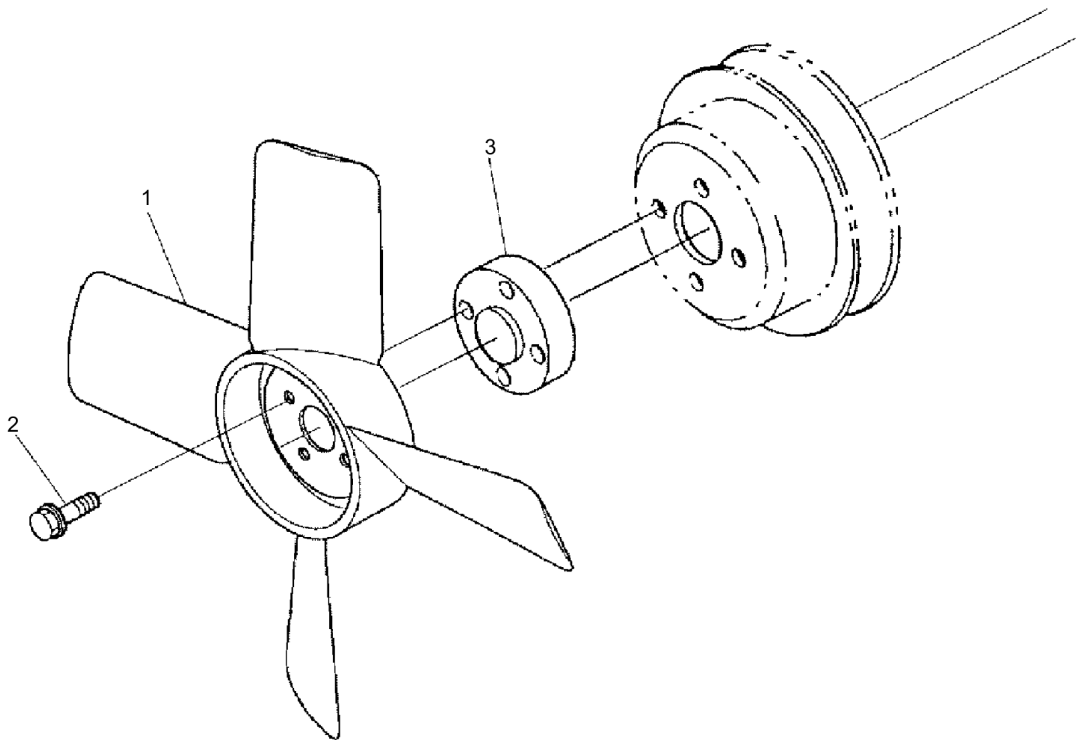

11.56-3

Refer to Parts Online for the most up to date information. The printed information might be outdated.

Thu May 17 12:20:05 UTC 2018

Item	Part No.	Qty	Name	SN INFO
1	DL05742500	1	Fan	
2	DL05740515	4	Collar bolt	
3	DL05740563	1	Shim