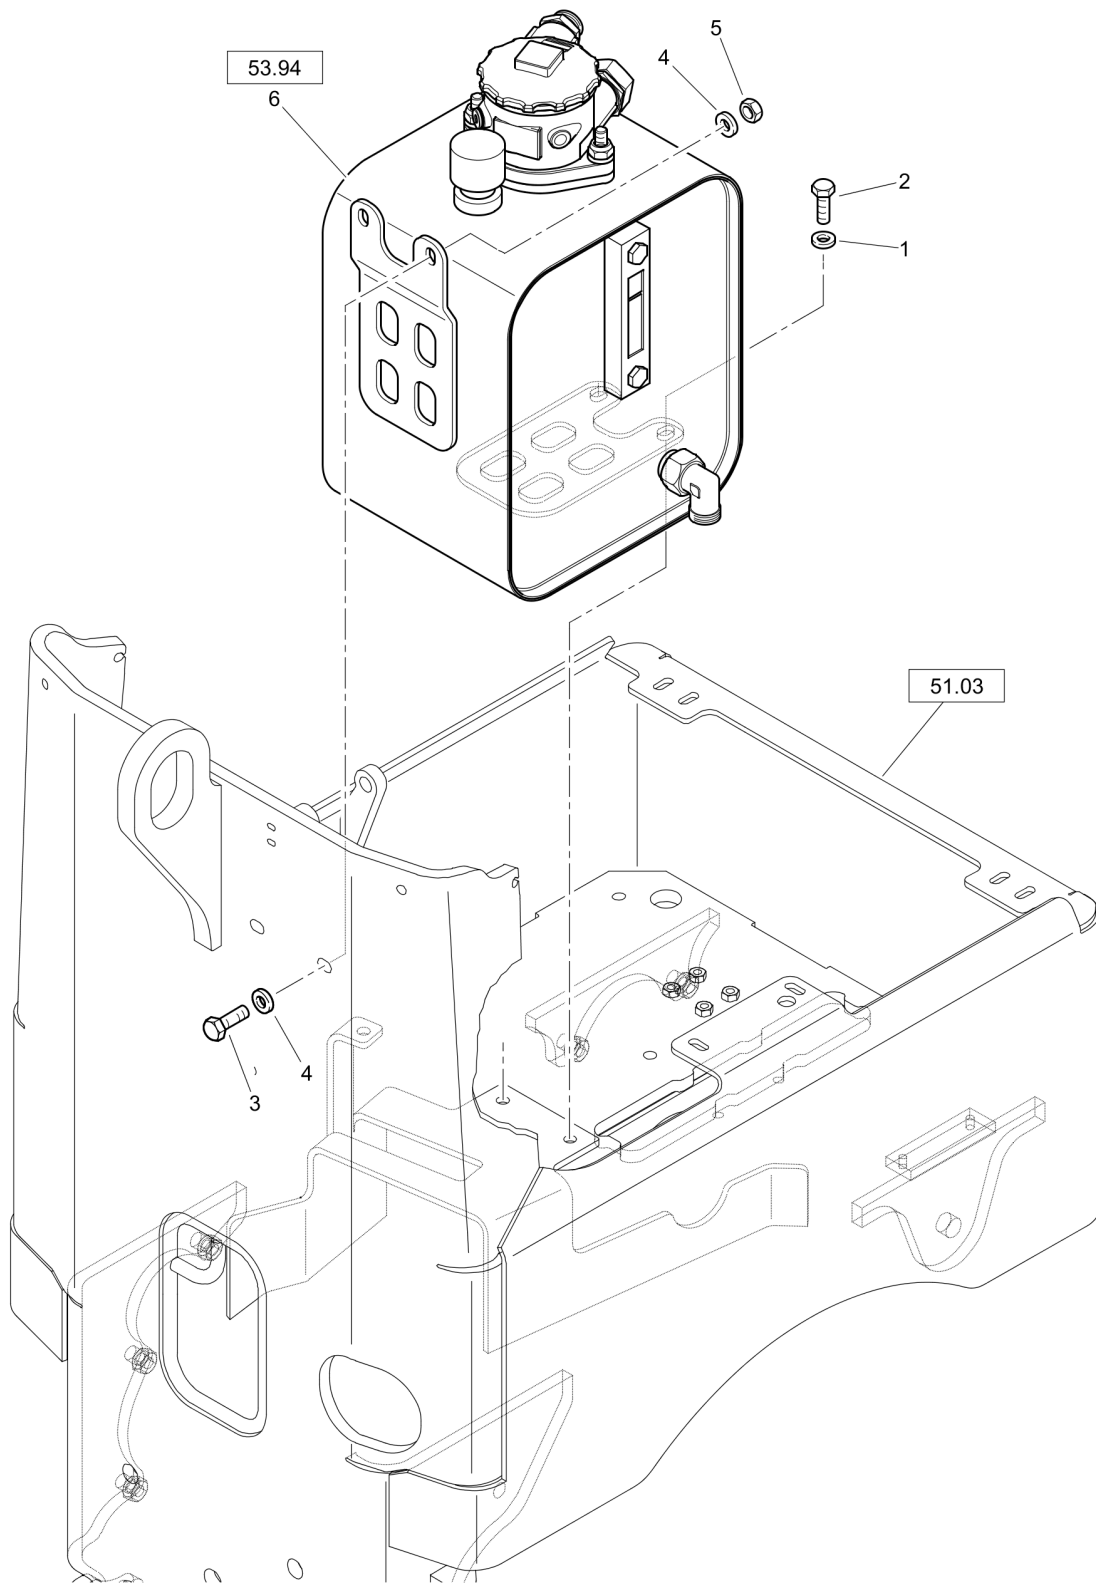

Utility roller (trench roller) D.ONE

Item	Part No.	Qty	Name	SN INFO
55	DL08131016	1	Safety nut	
56	DL08511021	2	Washer	
57	DL72340191	1	Holder	
22.17			Crossbeam w. brake, assembled	
53.85			Rear hood, assembled	

Refer to Parts Online for the most up to date information. The printed information might be outdated.

Thu May 17 12:20:23 UTC 2018

Frame with Attachment Parts Hydraulic Tank

53.57

Refer to Parts Online for the most up to date information. The printed information might be outdated.

Thu May 17 12:20:24 UTC 2018