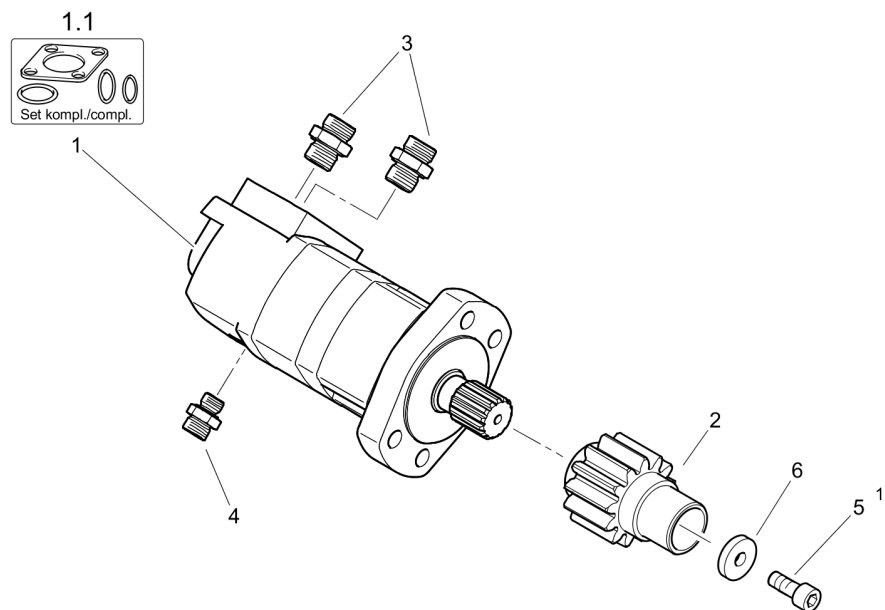

Hydraulic Travel motor, assembled

Fahrmotor ölfrei
Travel motor oil free
Anschlüsse mit Schutzstopfen verschlossen
connectors with protective caps sealed

1) Anziehdrehmoment 55 Nm
Tightening torque 55 Nm

98.10

Item	Part No.	Qty	Name	SN INFO
1	DL05818700	1	Travel motor	
1.1	DL05818737	1	Kit,seal	
2	DL72310163	1	Pinion	
3	DL05540039	2	Double-ended union	
4	DL05540085	1	Double-ended union	
5	DL07201152	1	Socket-head cap screw	
6	DL72310157	1	Washer