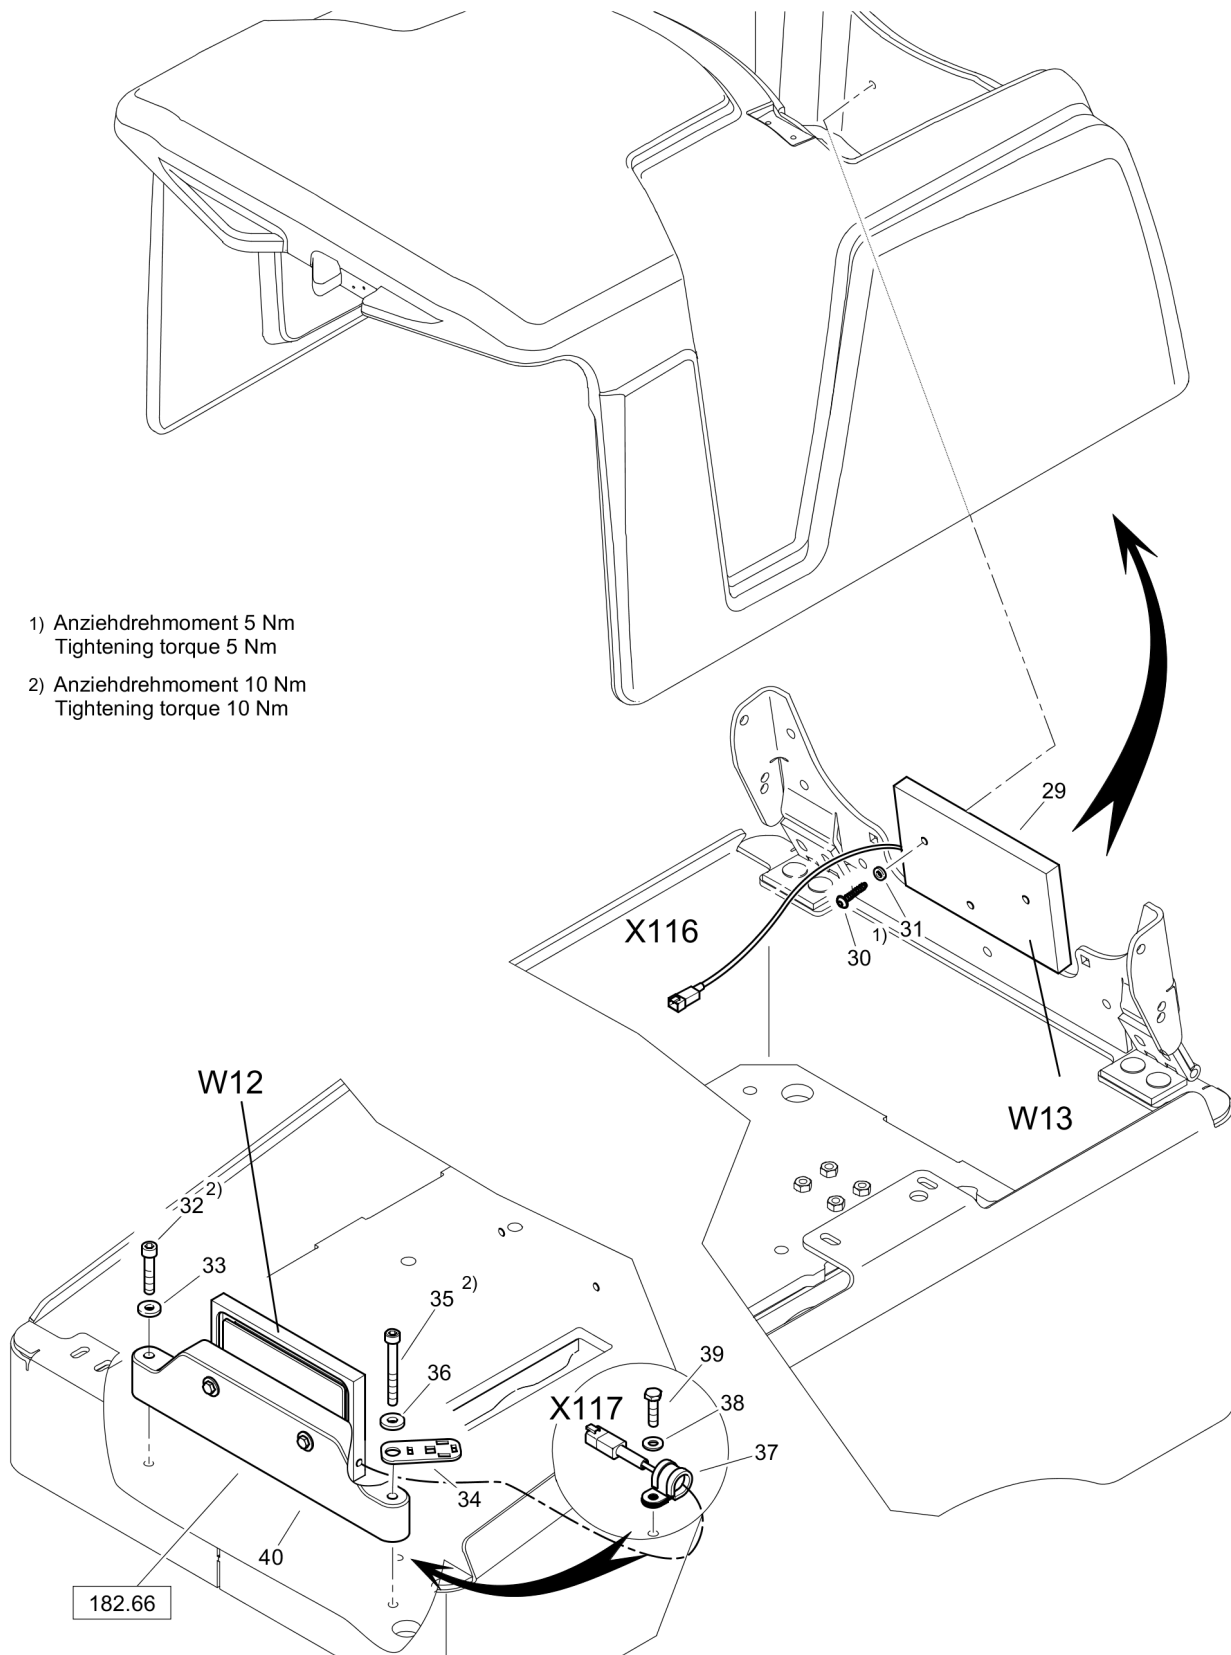

Item	Part No.	Qty	Name	SN INFO
1	DL92410056	1	Remote control	
2	DL07140649	2	Hexagon bolt	
3	DL08510612	2	Washer	
4	DL08130611	2	Safety nut	
5	DL08621064	2	Washer	
6	DL05763443	1	Control	
7	DL07140649	2	Hexagon bolt	
8	DL08510612	2	Washer	
9	DL08130611	2	Safety nut	
16	DL08621064	2	Washer	
19	DL07140626	2	Hexagon bolt	
23	DL08510612	2	Washer	
24	DL08130611	2	Safety nut	
26	DL07140633	2	Hexagon bolt	
27	DL72301002	1	Aerial,assembled	
28	DL72301002	1	Aerial,assembled	
29	DL05763454	1	Aerial	
30	DL07815022	3	Screw	
31	DL08621053	3	Washer	
32	DL07230850	1	Socket-head cap screw	
33	DL08621084	1	Washer	
34	DL83710721	1	Cableclip	
35	DL07230854	1	Socket-head cap screw	
36	DL08590820	1	Washer	
37	DL05551914	1	Tube clamp	
38	DL08752084	1	Spring washer	
39	DL07140842	1	Hexagon bolt	
40	DL72301001	1	Aerial,assembled	
81.06			Electrics	
182.66			Aerial,assembled	

182.30/2

Refer to Parts Online for the most up to date information. The printed information might be outdated.

Thu May 17 12:20:43 UTC 2018