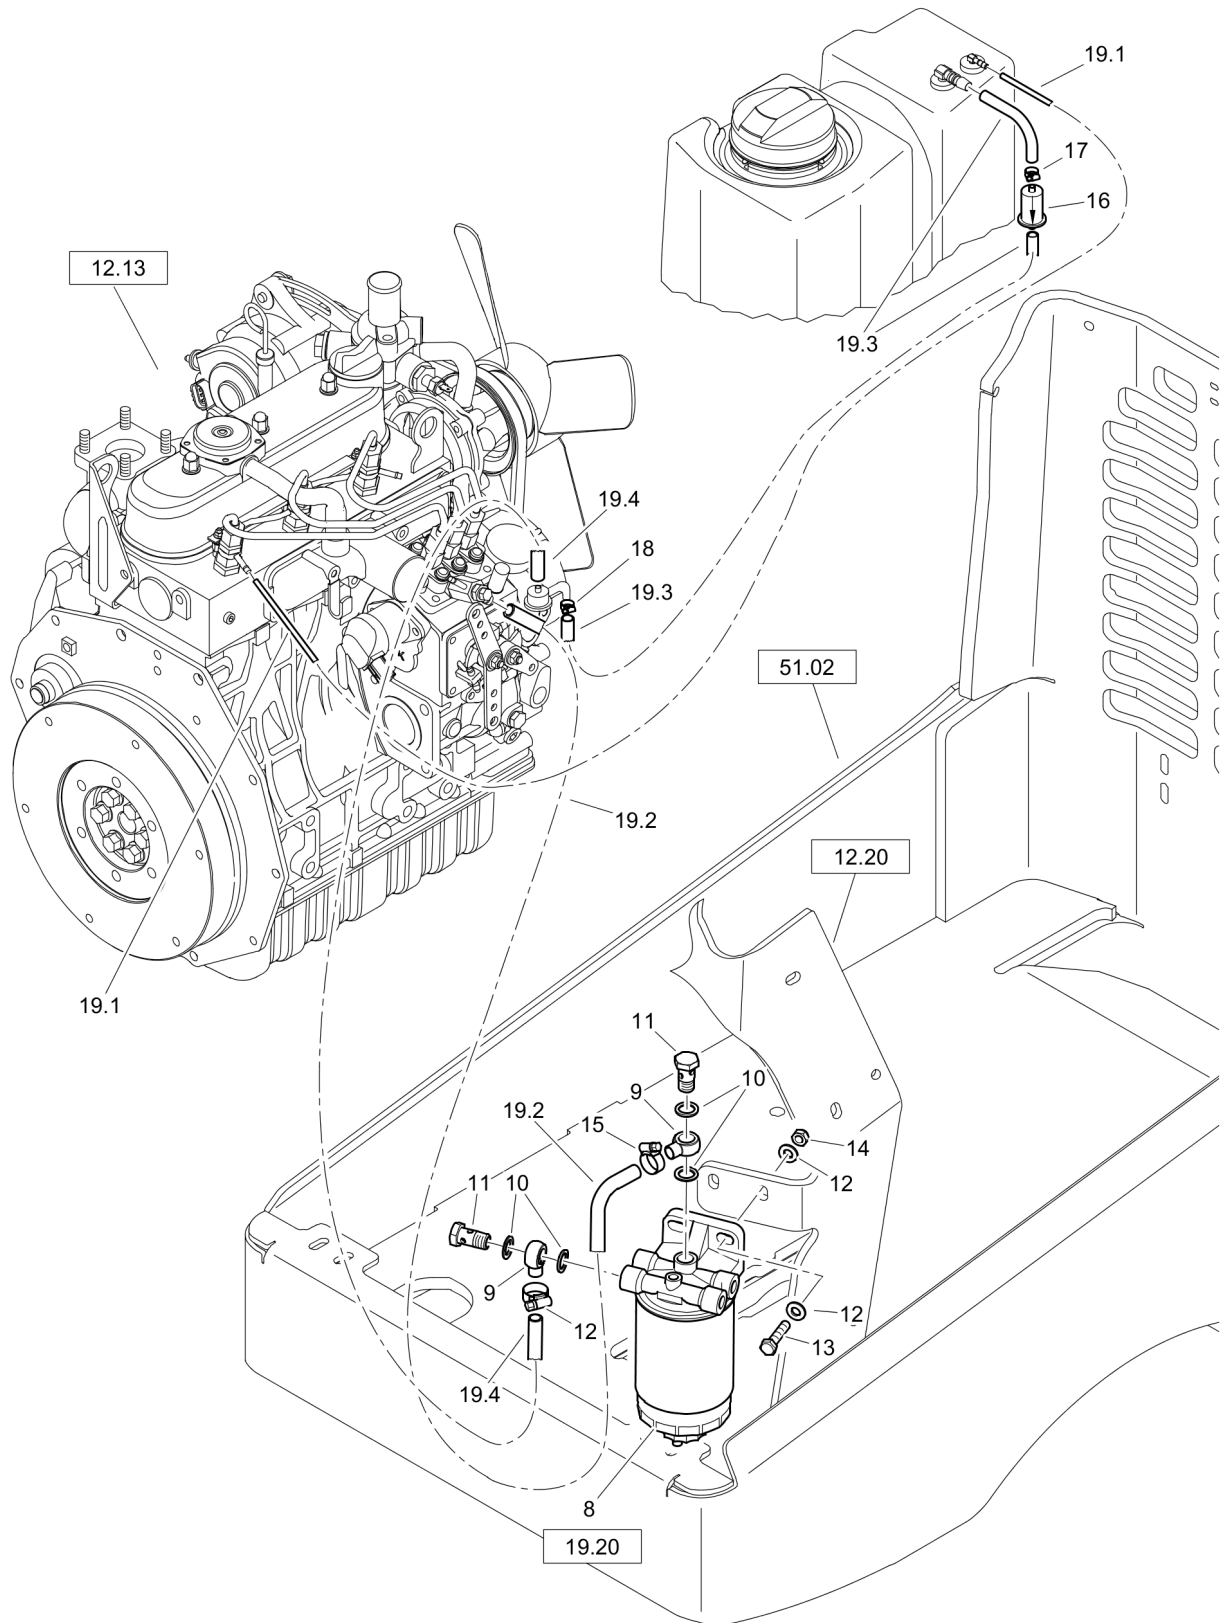

12.06/3

Refer to Parts Online for the most up to date information. The printed information might be outdated.
Thu May 17 12:20:09 UTC 2018