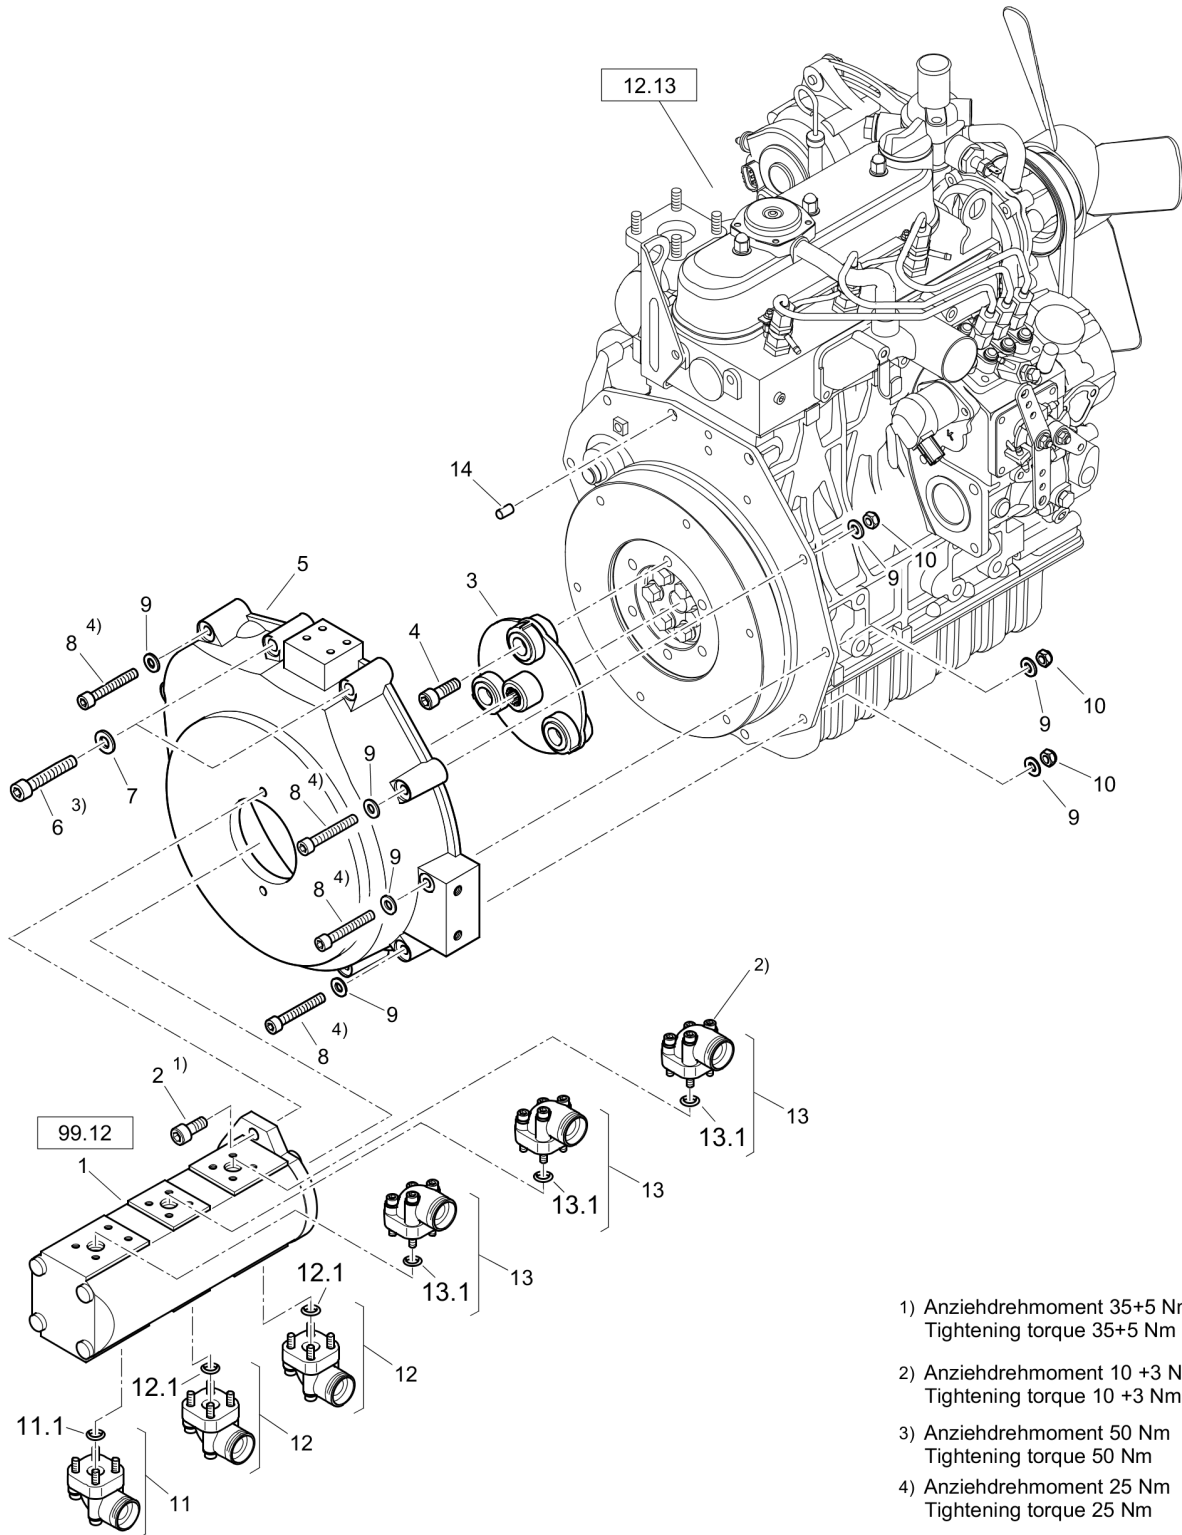

Engine / Fitting Parts Pump Mounting

1) Anziehdrehmoment 35+5 Nm
  Tightening torque 35+5 Nm
2) Anziehdrehmoment 10 +3 Nm
  Tightening torque 10 +3 Nm
3) Anziehdrehmoment 50 Nm
  Tightening torque 50 Nm
4) Anziehdrehmoment 25 Nm
  Tightening torque 25 Nm

12.14

Refer to Parts Online for the most up to date information. The printed information might be outdated.
Thu May 17 12:20:10 UTC 2018