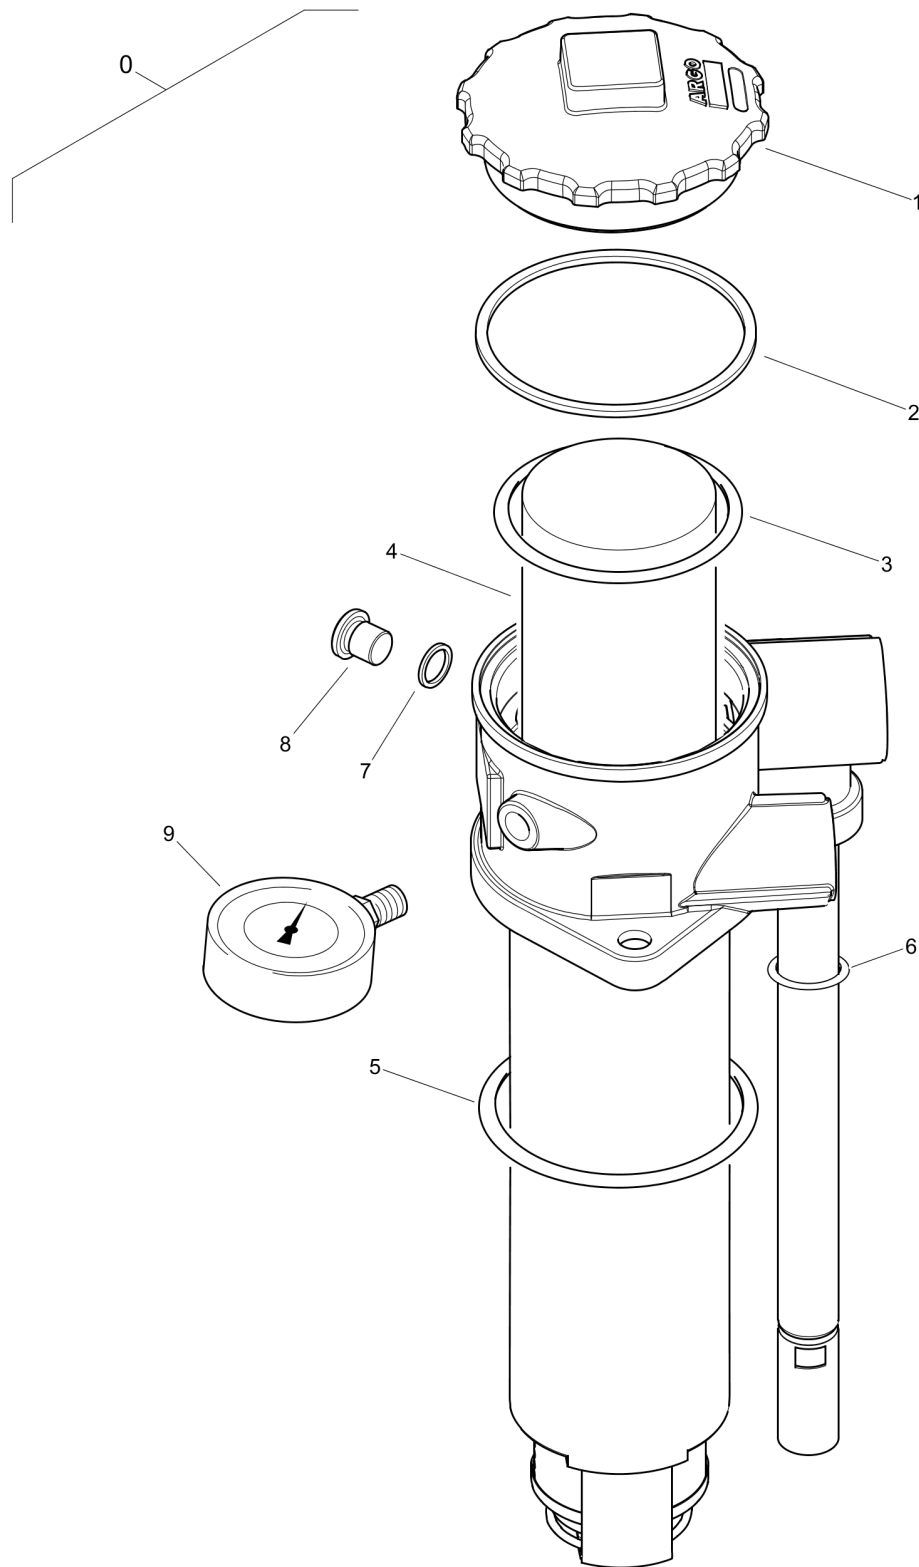

Hydraulic Hydraulic Oil Filter

99.48

Item	Part No.	Qty	Name	SN INFO
0	DL05887552	1	Suction filter	
1	DL05887636	1	Filter cover	
2	DL05887637	1	Gasket	
3	DL05887638	1	O-ring	
4	DL05887559	1	Filter element	
5	DL05887639	1	O-ring	
6	DL06220234	1	Loop ring	
7	DL09331108	2	Sealing ring	
8	DL05546102	2	Screw plug with seal	
9	DL05887560	1	Pressure gauge