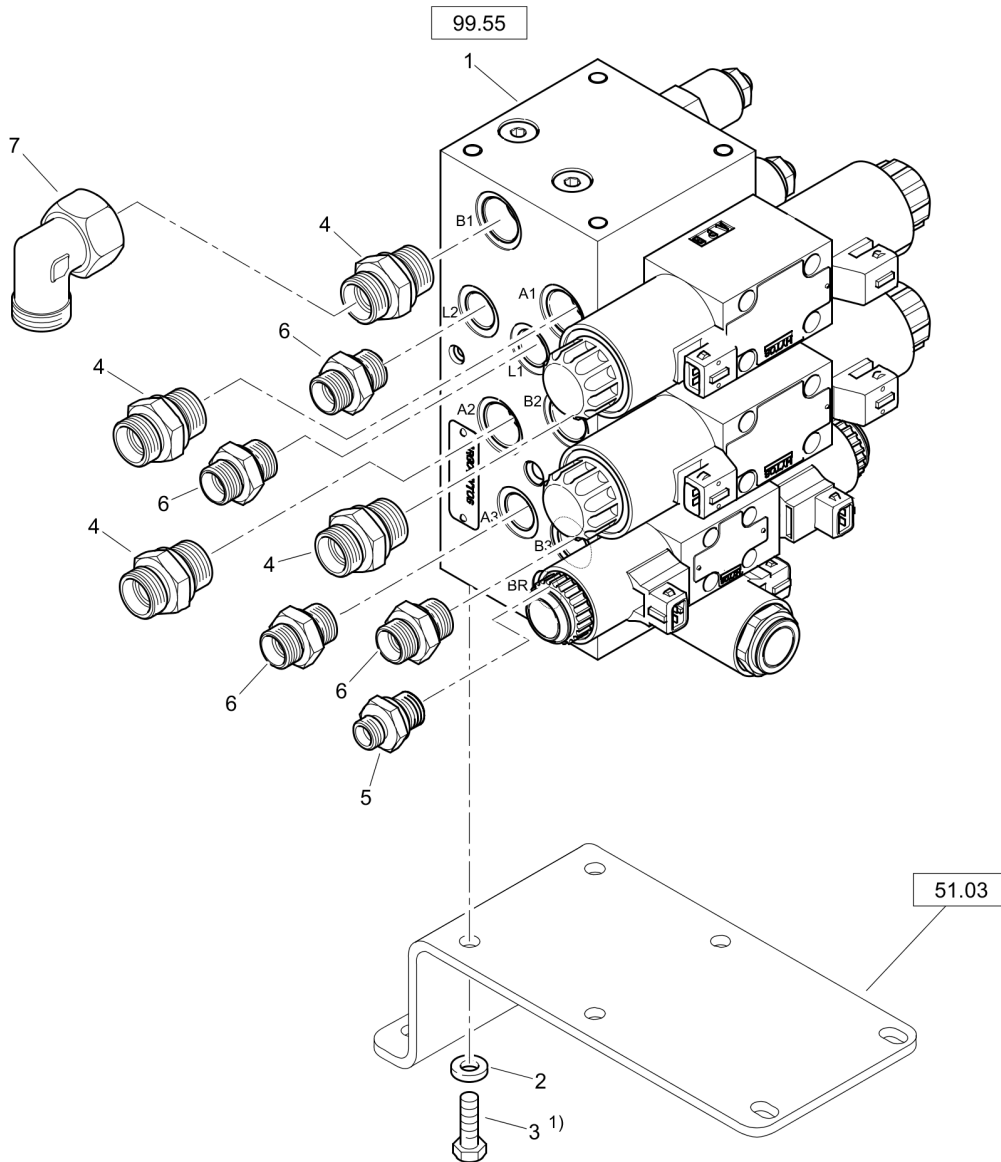

# 91.32/6

Refer to Parts Online for the most up to date information. The printed information might be outdated.  
Thu May 17 12:20:36 UTC 2018

**Hydraulic** Control Block

1) Anziehdrehmoment 15 Nm  
Tightening torque 15 Nm