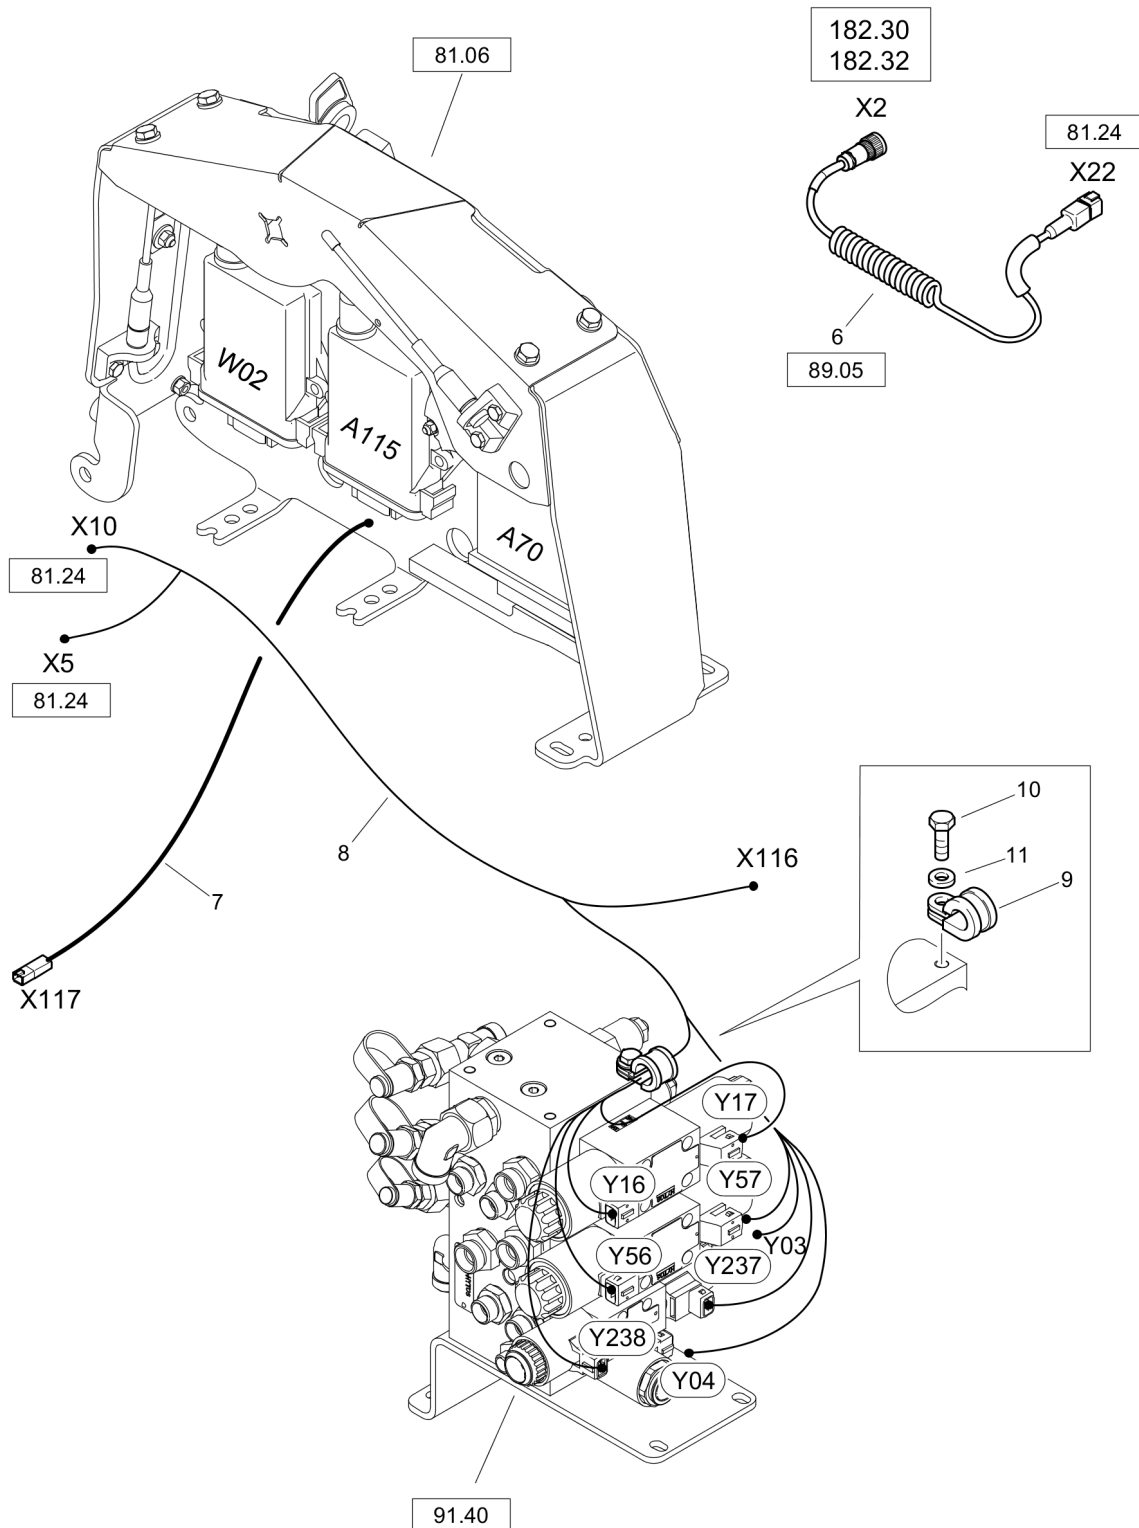

# 81.24/5

Refer to Parts Online for the most up to date information. The printed information might be outdated.

Thu May 17 12:20:32 UTC 2018

**Electrical System** Wire harnesses

**88.01/1**

Item	Part No.	Qty	Name	SN INFO
1	DL72470184	1	Wire harness	
3	DL72470164	1	Wire harness	
4	DL72470181	1	Wire harness	
5	DL72470182	1	Wire harness	
6	DL72470174	1	Spiral cable	
7	DL72470177	1	Wire harness	
8	DL72470190	1	Wire harness	
9	DL05551908	1	Tube clamp	
10	DL07140824	1	Hexagon bolt	
11	DL08752084	1	Spring washer	
12	DL05551914	3	Tube clamp	
13	DL08510817	5	Washer	
14	DL07140824	2	Hexagon bolt	
15	DL05551922	1	Tube clamp	
16	DL05551910	1	Tube clamp	
17	DL07140834	3	Hexagon bolt	
18	DL05551911	1	Tube clamp	
12.13			Engine	
81.06			Electrics	
81.20			Electrical Equipment	
81.24			Central electric, assembled	
91.40			Control Block	
182.30			FG5-Cable/Rad.rem.cont.868Mhz	
182.32			FG6-Cable/Rad.rem.cont.916Mhz	