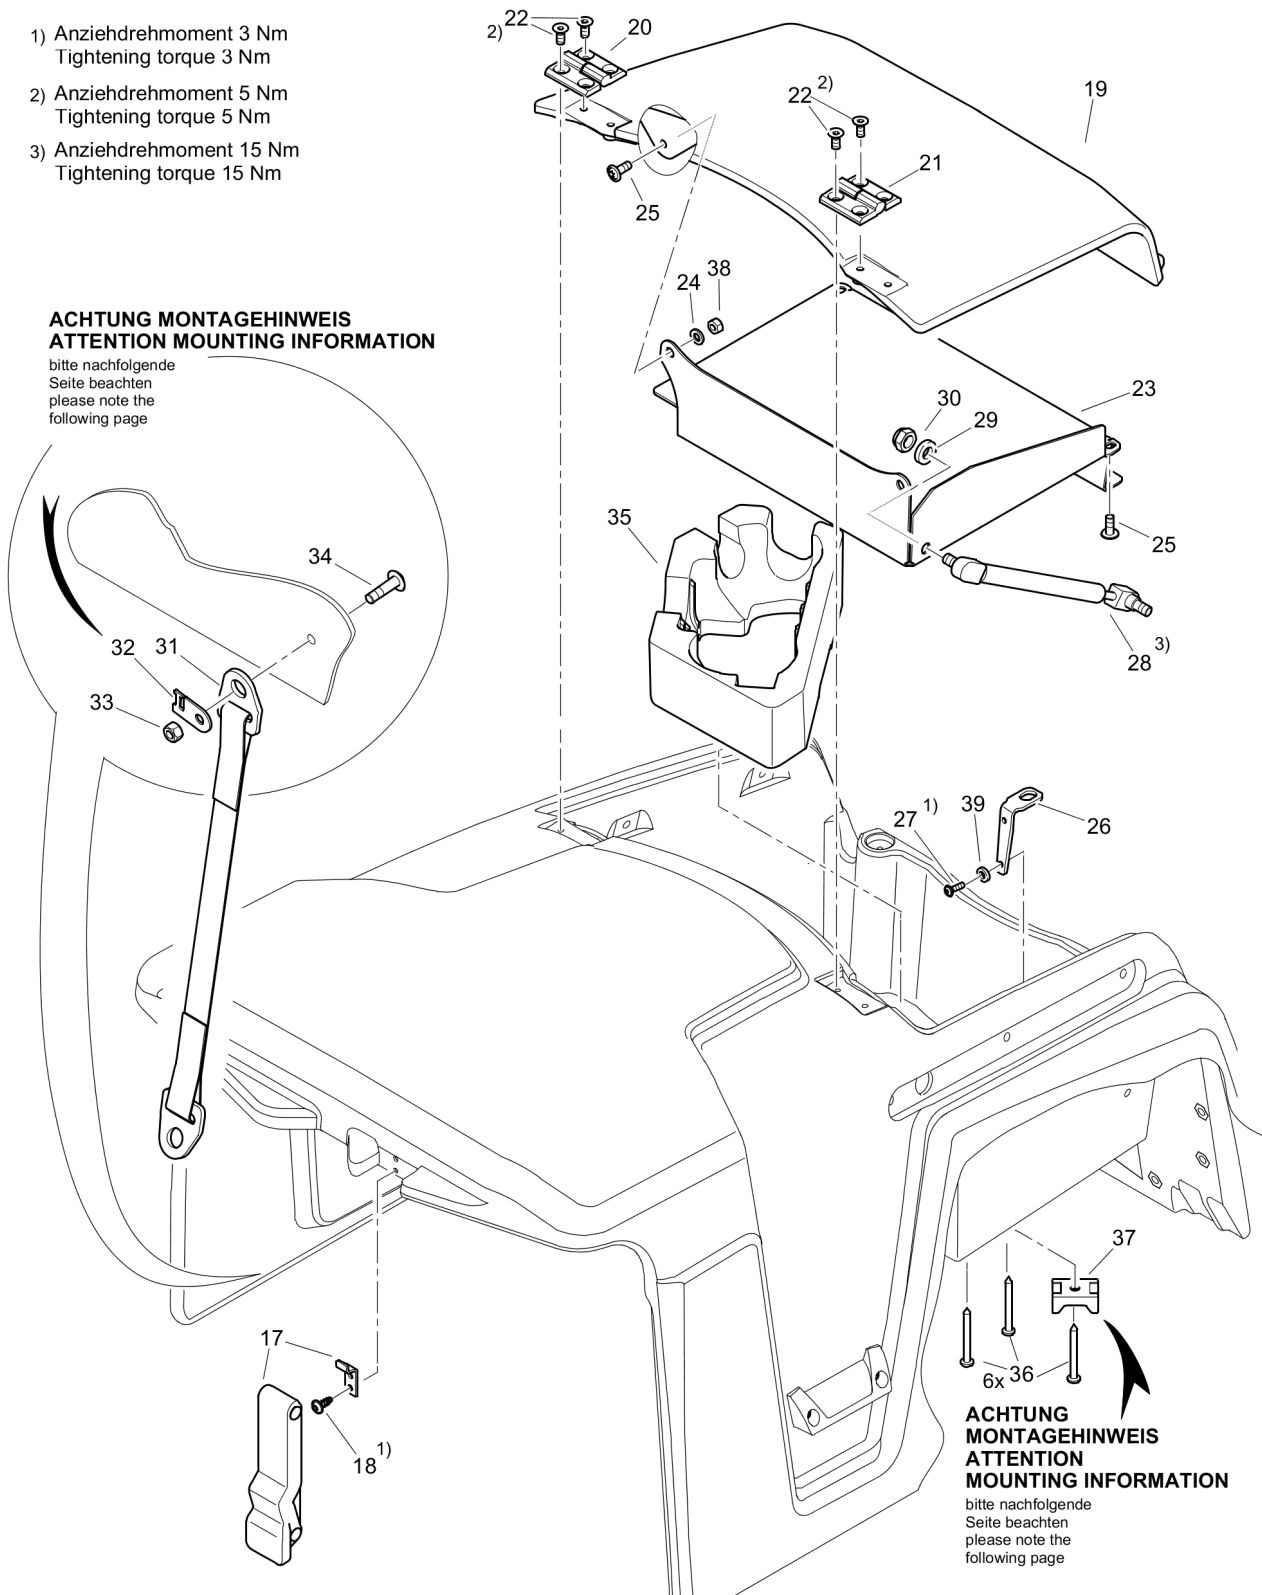

Item	Part No.	Qty	Name	SN INFO
1	DL72001083	1	Rear hood	
2	DL72370198	1	Hinge plate	
3	DL07140820	7	Hexagon bolt	
4	DL08510817	7	Washer	
5	DL07280803	4	Flat head screw	
6	DL05939218	2	Magnet	
7	DL07310440	2	Countersunk screw	
9	DL08130408	2	Safety nut	
10	DL08510409	2	Washer	
11	DL72370222	1	Handle	
12	DL08510511	2	Washer	
13	DL07815016	2	Screw	
14	DL07210826	3	Fallow drop screw	
16	DL06911203	3	Cableclip	
17	DL05932156	1	Lock	
18	DL07815016	2	Screw	
19	DL72370255	1	Cover	
20	DL05939254	1	Hinge	
21	DL05939255	1	Hinge	
22	DL07815020	8	Screw	
23	DL72370256	1	Plate	
24	DL08510612	2	Washer	
25	DL07210616	4	Lens head scew	
26	DL72370236	1	Plate	
27	DL07815016	2	Screw	
28	DL05581185	1	Gas spring	
29	DL08510817	1	Washer	
30	DL08130813	1	Safety nut	
31	DL88003146	1	Band, belt	
32	DL72370242	1	Holder	
33	DL08130813	1	Safety nut	
34	DL07210894	1	Lens head screw	
35	DL72370260	1	Holder	
36	DL07813999	6	Screw	
37	DL06911204	1	Cableclip	
38	DL08130611	2	Safety nut	
39	DL08510511	2	Washer	

Refer to Parts Online for the most up to date information. The printed information might be outdated.

Thu May 17 12:20:25 UTC 2018

1) Anziehdrehmoment 3 Nm
  Tightening torque 3 Nm
2) Anziehdrehmoment 5 Nm
  Tightening torque 5 Nm
3) Anziehdrehmoment 15 Nm
  Tightening torque 15 Nm

**ACHTUNG MONTAGEHINWEIS
ATTENTION MOUNTING INFORMATION**

bitte nachfolgende
Seite beachten
please note the
following page

53.85/2