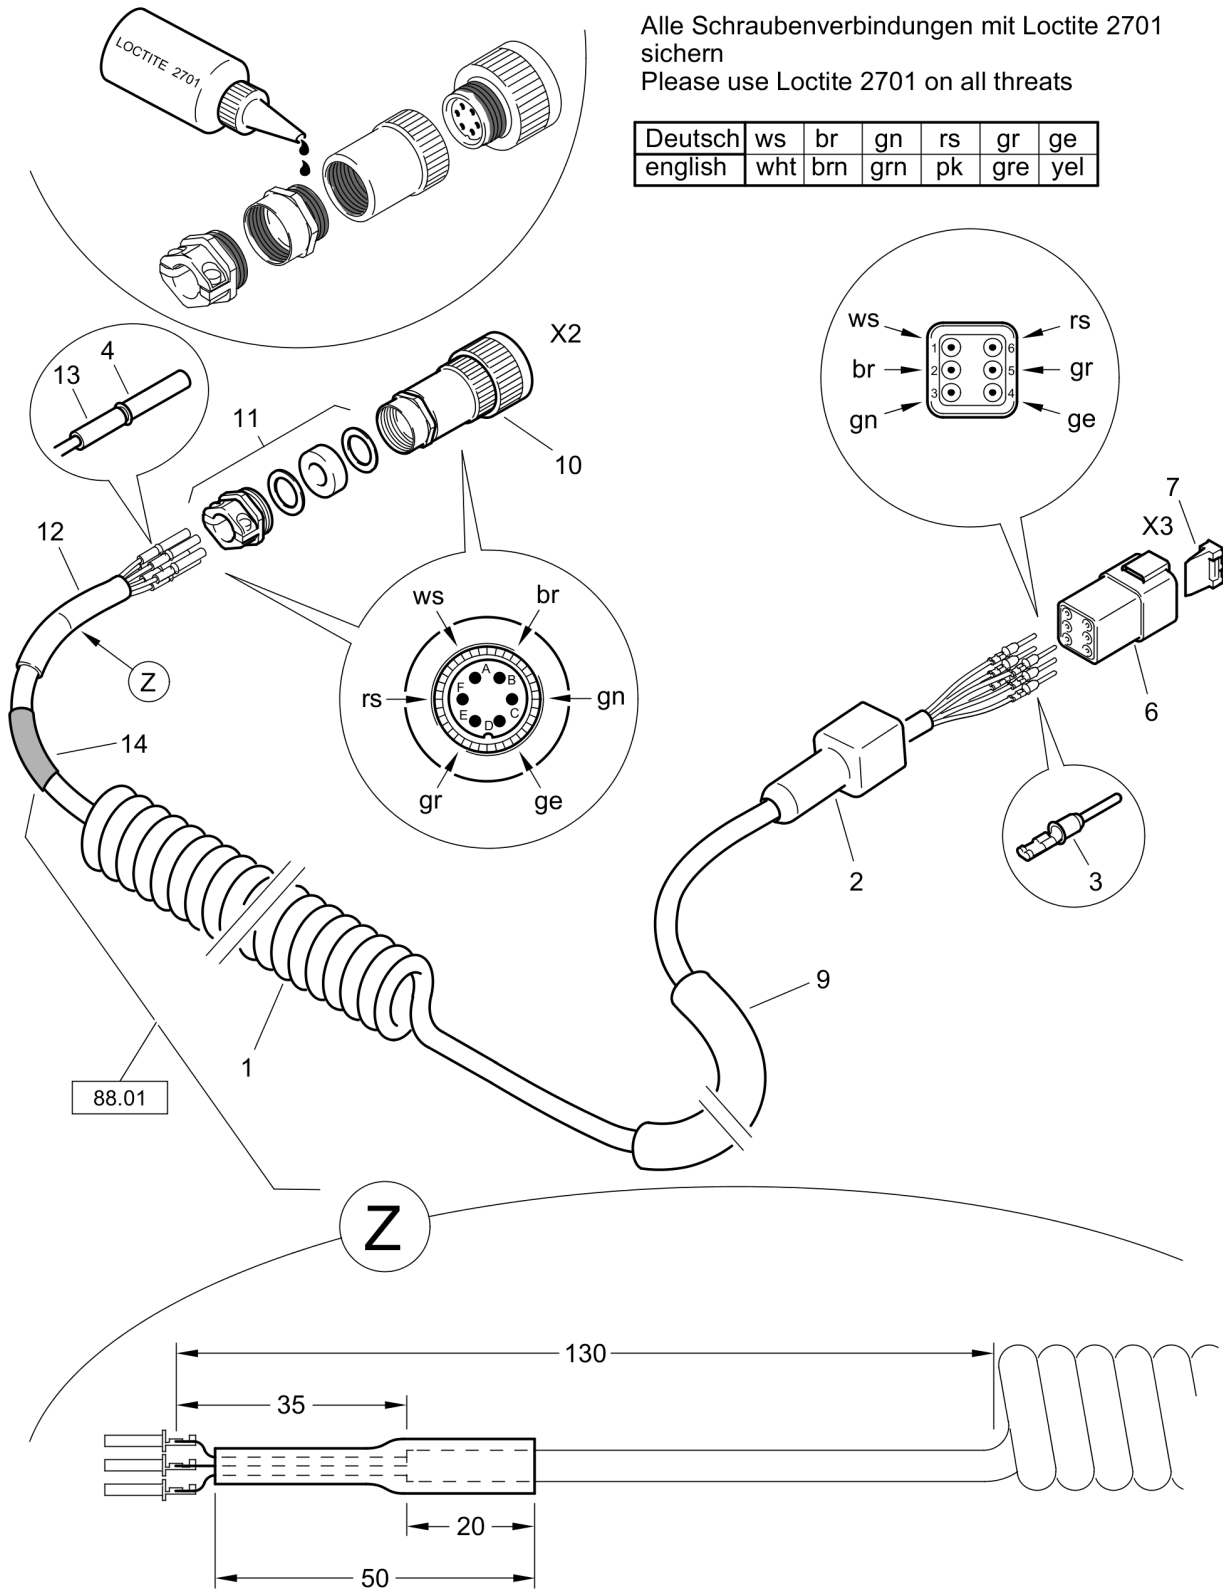

# 88.01/2

Motor in Fahrtrichtung  
engine in driving direction

Motor um 180° gedreht  
engine around 180° turned

**88.01/3**

**Electrical System** Spiral cable

**89.05**

Item	Part No.	Qty	Name	SN INFO
1	DL05763446	1	Spiral cable	
2	DL05756764	1	Grommet	
3	DL05756767	6	Pin	
4	DL05755704	6	Bushing	
6	DL05756760	1	Plug	
7	DL05756763	1	Locking device	
9	DL00573424	0.01	Yarn	
10	DL05755705	1	Plug	
11	DL05766736	1	Fitting	
12	DL05766478	0.50	Heat-shrinkable tubing	
13	DL05766345	0.90	Heat-shrinkable tubing	
88.01			Wire harnesses	