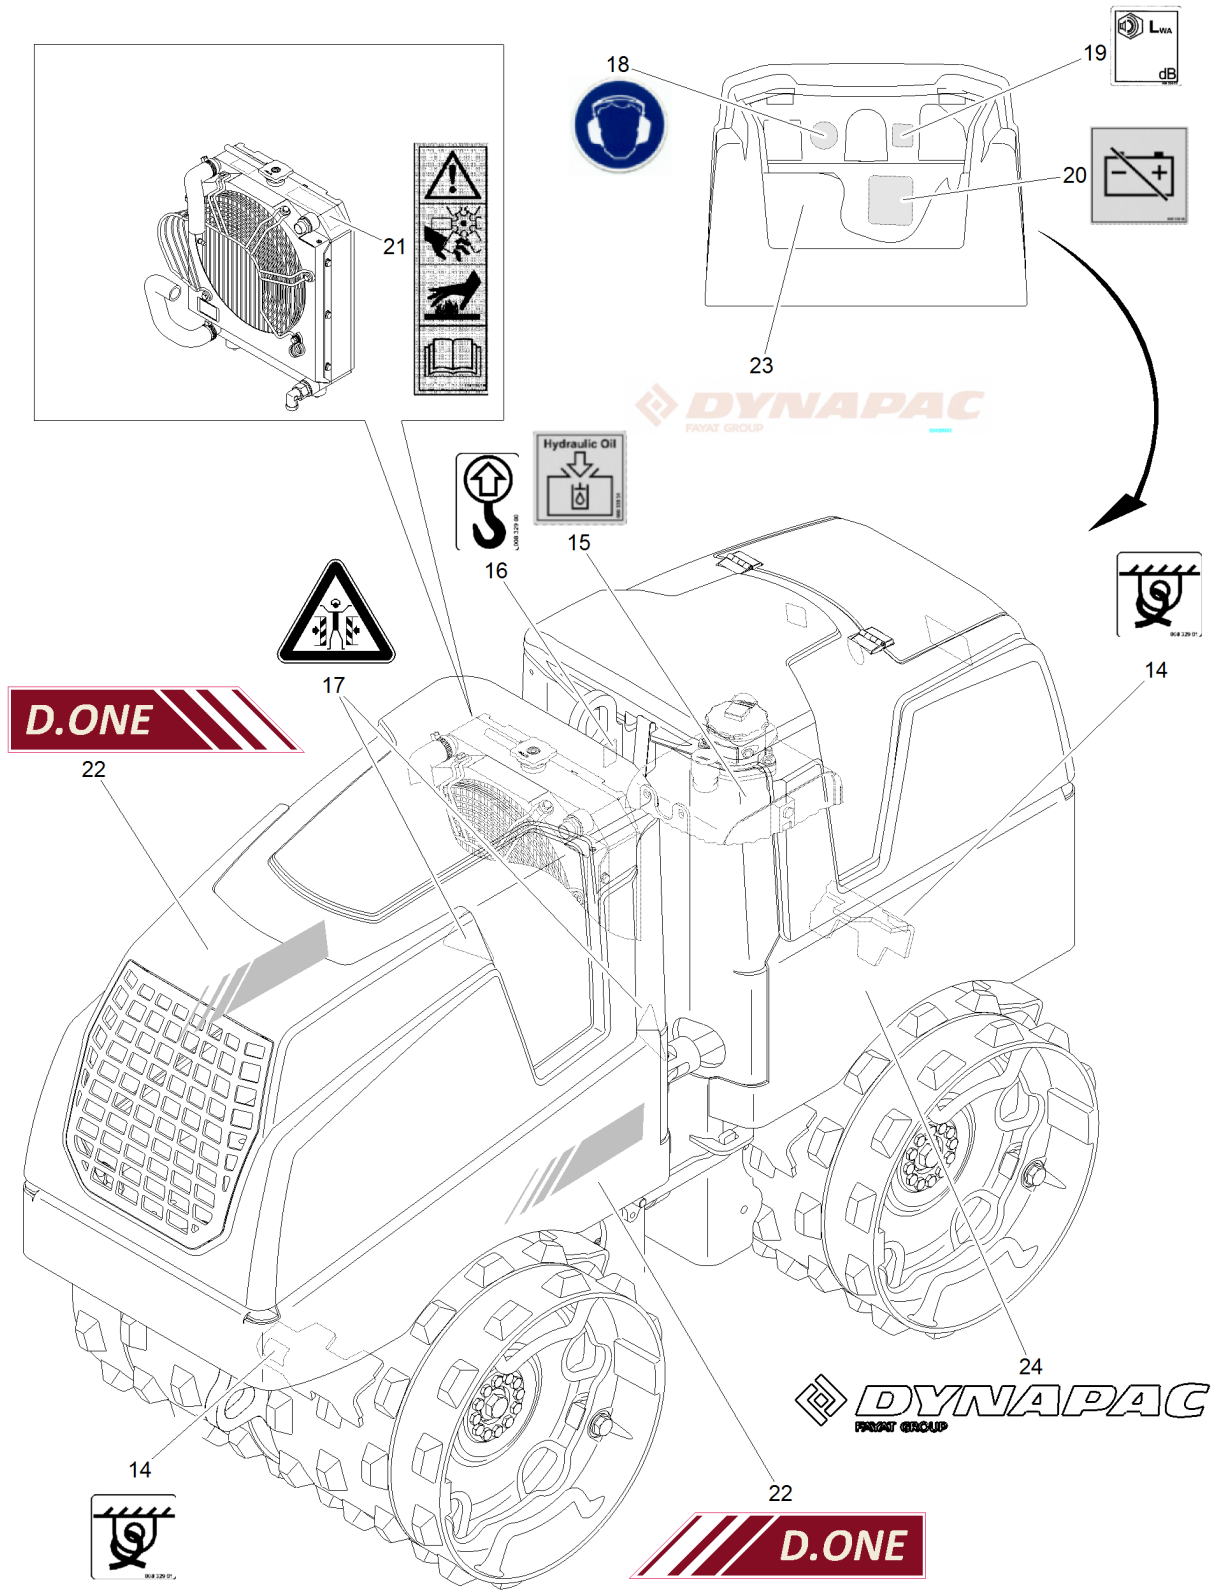

Item	Part No.	Qty	Name	SN INFO
1	DL00831465	1	Decal,operation	
2	DL00833836	1	Decal,indication	
3	DL00833832	1	Decal,indication	
4	DL00832120	2	Decal,indication	
7	DL00833354	1	Decal,operation	
8	DL00831284	1	Decal,maintenance instr.	
11	DL00833006	1	Warning sign	
12	DL00892089	1	Label	
13	DL00833939	1	Decal,indication	
14	DL00832901	2	Decal,indication	
15	DL00833831	1	Decal,indication	
16	DL00832900	1	Decal,indication	
17	DL00832079	2	Decal,indication	
18	DL00832046	1	Decal,indication	
19	DL00832655	1	Decal,indication	
20	DL00833836	1	Decal,indication	
21	DL00833005	1	Warning sign	
22	DL92410403	1	Type designation	
23	DL92410305	1	Decal	
24	DL92410304	2	Decal	

101.03/2