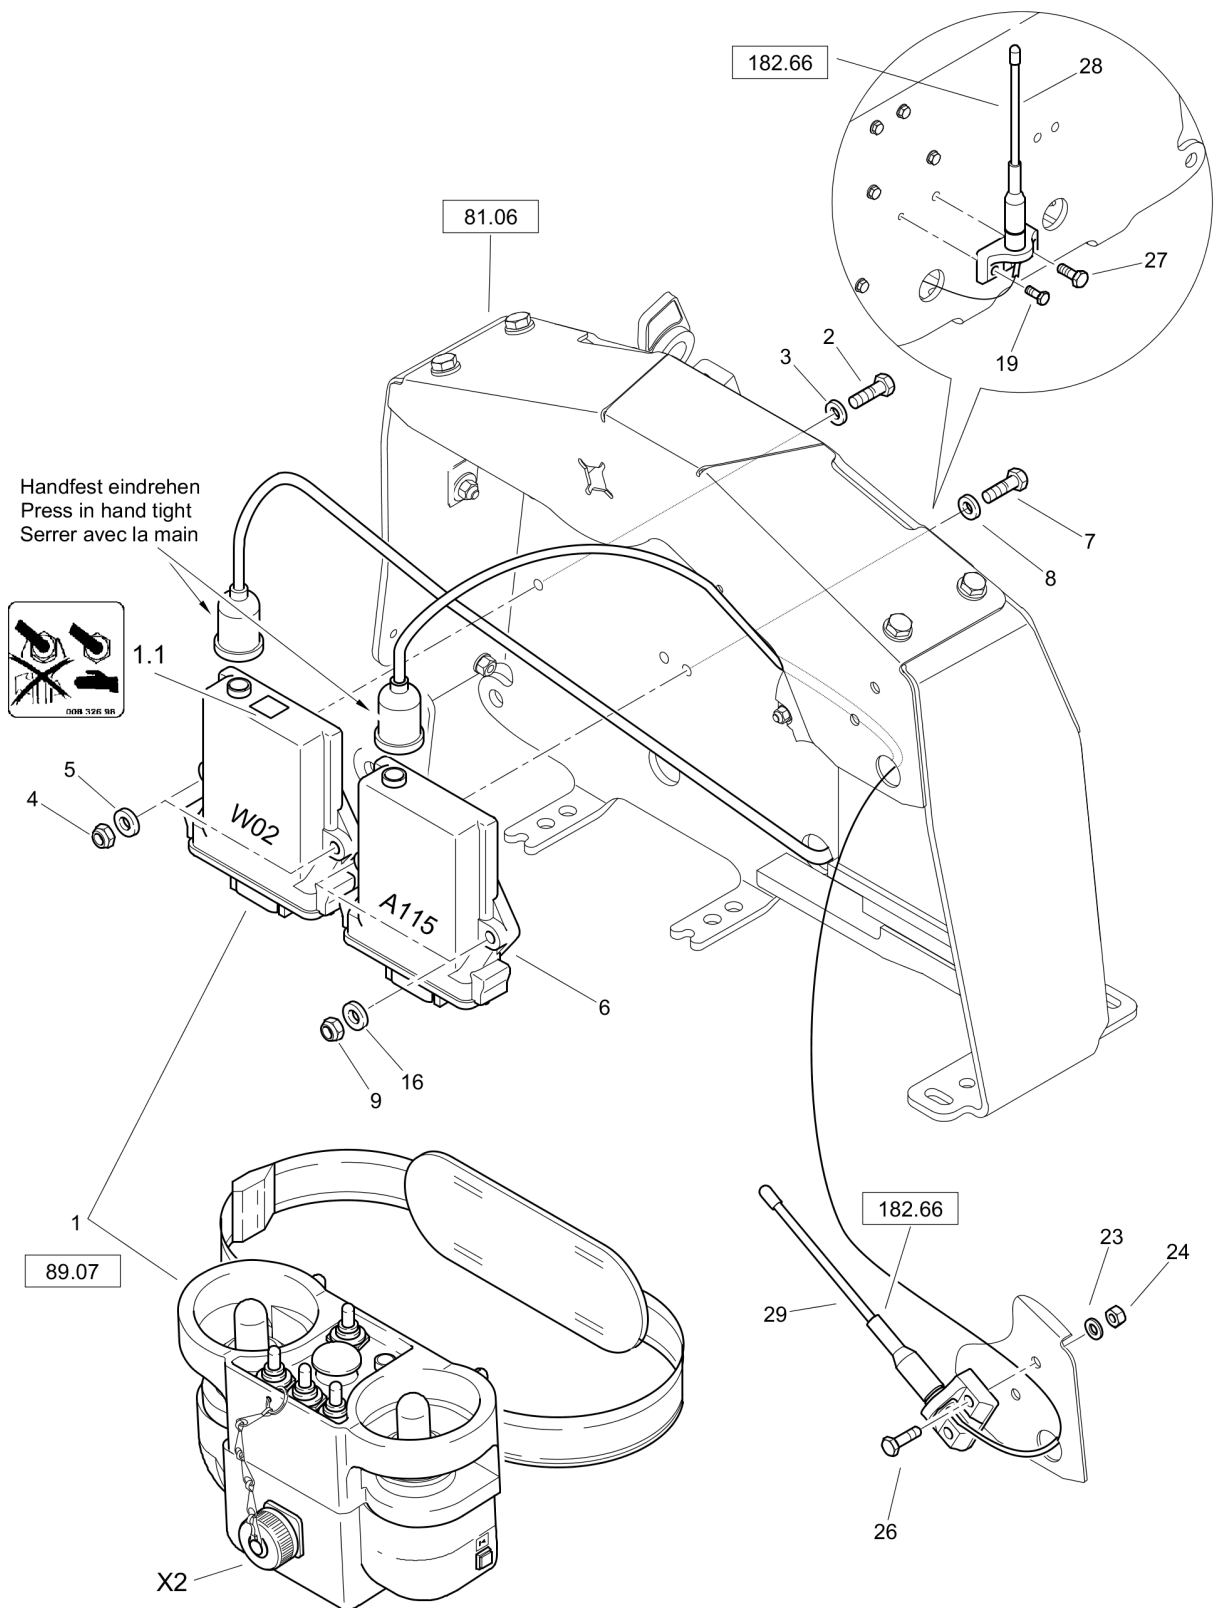

Special Equipment FG6-Cable/Rad.rem.cont.916Mhz

182.32/1

Refer to Parts Online for the most up to date information. The printed information might be outdated.

Thu May 17 12:20:44 UTC 2018

Item	Part No.	Qty	Name	SN INFO
1	DL92410057	1	Remote control	
2	DL07140649	2	Hexagon bolt	
3	DL08510612	2	Washer	
4	DL08130611	2	Safety nut	
5	DL08621064	2	Washer	
6	DL05763444	1	Control	
7	DL07140649	2	Hexagon bolt	
8	DL08510612	2	Washer	
9	DL08130611	2	Safety nut	
16	DL08621064	2	Washer	
19	DL07140626	1	Hexagon bolt	
23	DL08510612	2	Washer	
24	DL08130611	2	Safety nut	
26	DL07140633	2	Hexagon bolt	
27	DL07140656	1	Hexagon bolt	
28	DL72301002	1	Aerial,assembled	
29	DL72301002	1	Aerial,assembled	
30	DL05763454	1	Aerial	
31	DL07815022	3	Screw	
32	DL08621053	3	Washer	
33	DL07230850	1	Socket-head cap screw	
34	DL08621084	1	Washer	
35	DL83710721	1	Cableclip	
36	DL07230854	1	Socket-head cap screw	
37	DL08590820	1	Washer	
38	DL05551914	1	Tube clamp	
39	DL08752084	1	Spring washer	
40	DL07140842	1	Hexagon bolt	
41	DL72301001	1	Aerial,assembled	
81.06			Electrics	
182.66			Aerial,assembled