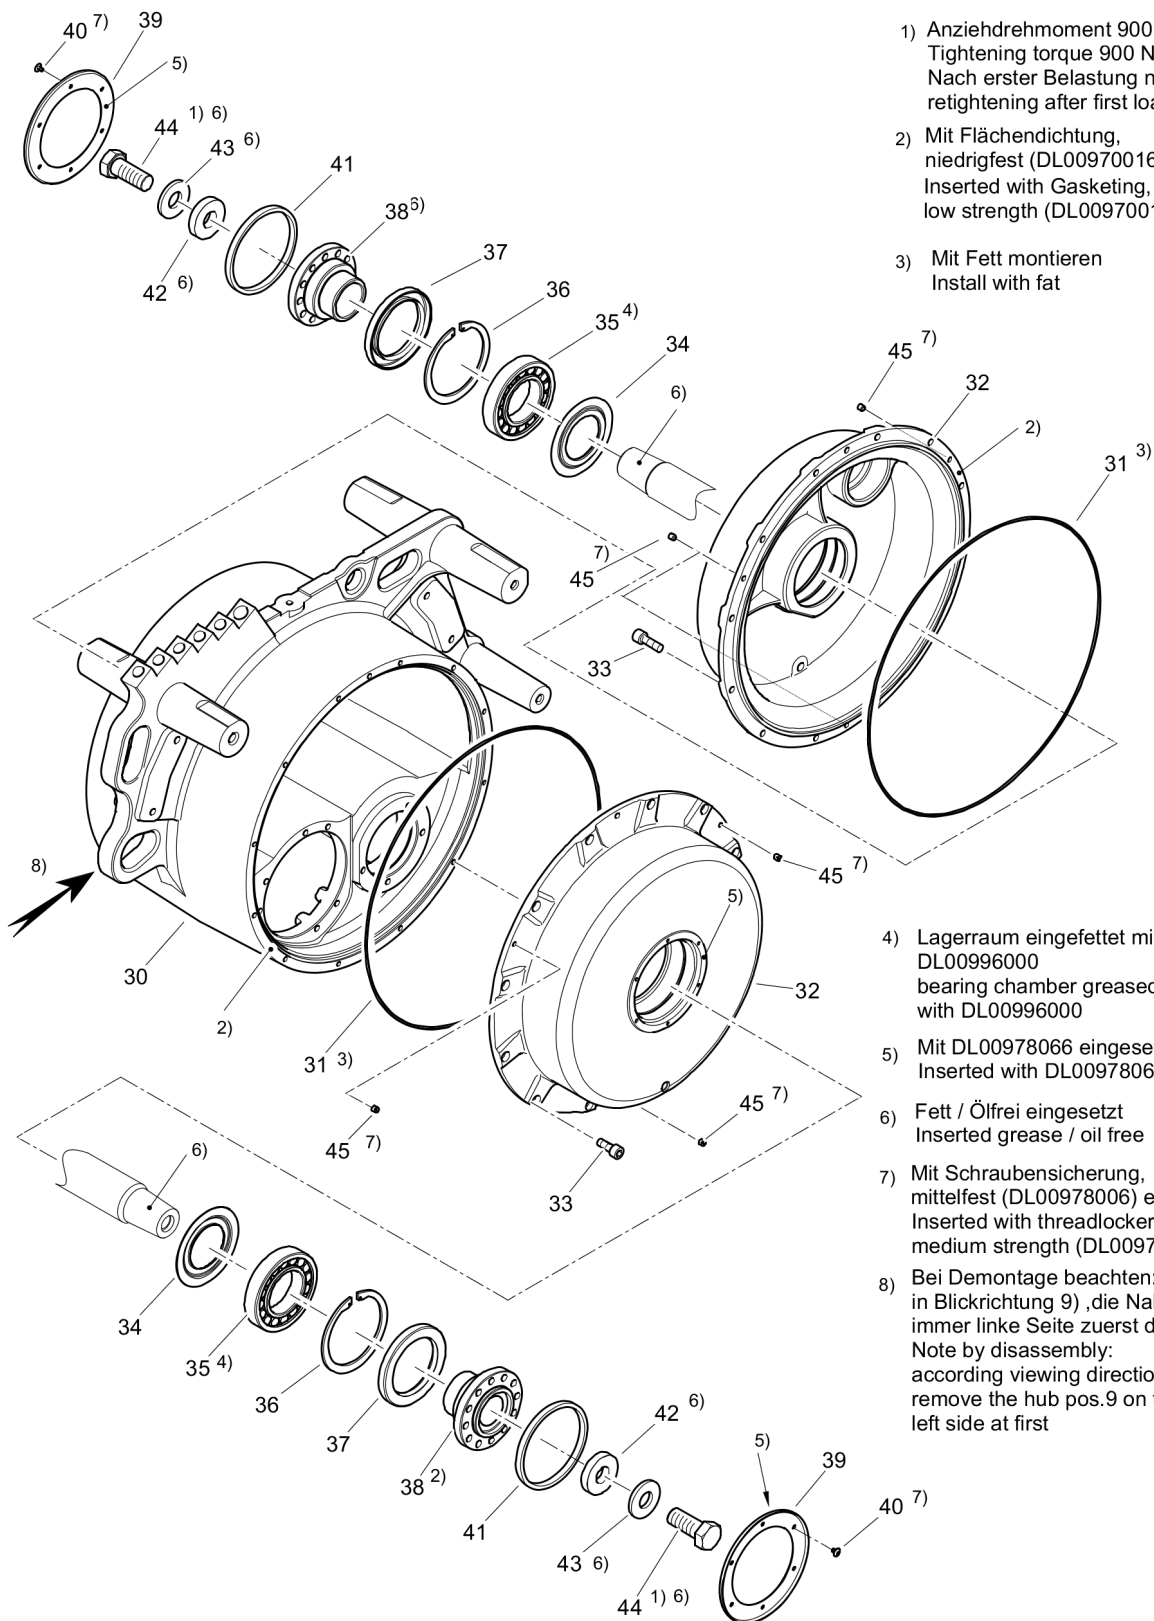

1) Anziehdrehmoment 900 Nm
  Tightening torque 900 Nm
  Nach erster Belastung nachziehen
  retightening after first load
2) Mit Flächendichtung,
  niedrigfest (DL00970016) eingesetzt
  Inserted with Gasketing,
  low strength (DL00970016)
3) Mit Fett montieren
  Install with fat

4) Lagerraum eingefettet mit
  DL00996000
  bearing chamber greased
  with DL00996000
5) Mit DL00978066 eingesetzt
  Inserted with DL00978066
6) Fett / Ölfrei eingesetzt
  Inserted grease / oil free
7) Mit Schraubensicherung,
  mittelfest (DL00978006) eingesetzt
  Inserted with threadlocker,
  medium strength (DL00978006)
8) Bei Demontage beachten:
  in Blickrichtung 9) , die Nabe Pos.9
  immer linke Seite zuerst demontieren
  Note by disassembly:
  according viewing direction 9) ,
  remove the hub pos.9 on the
  left side at first

22.18/3