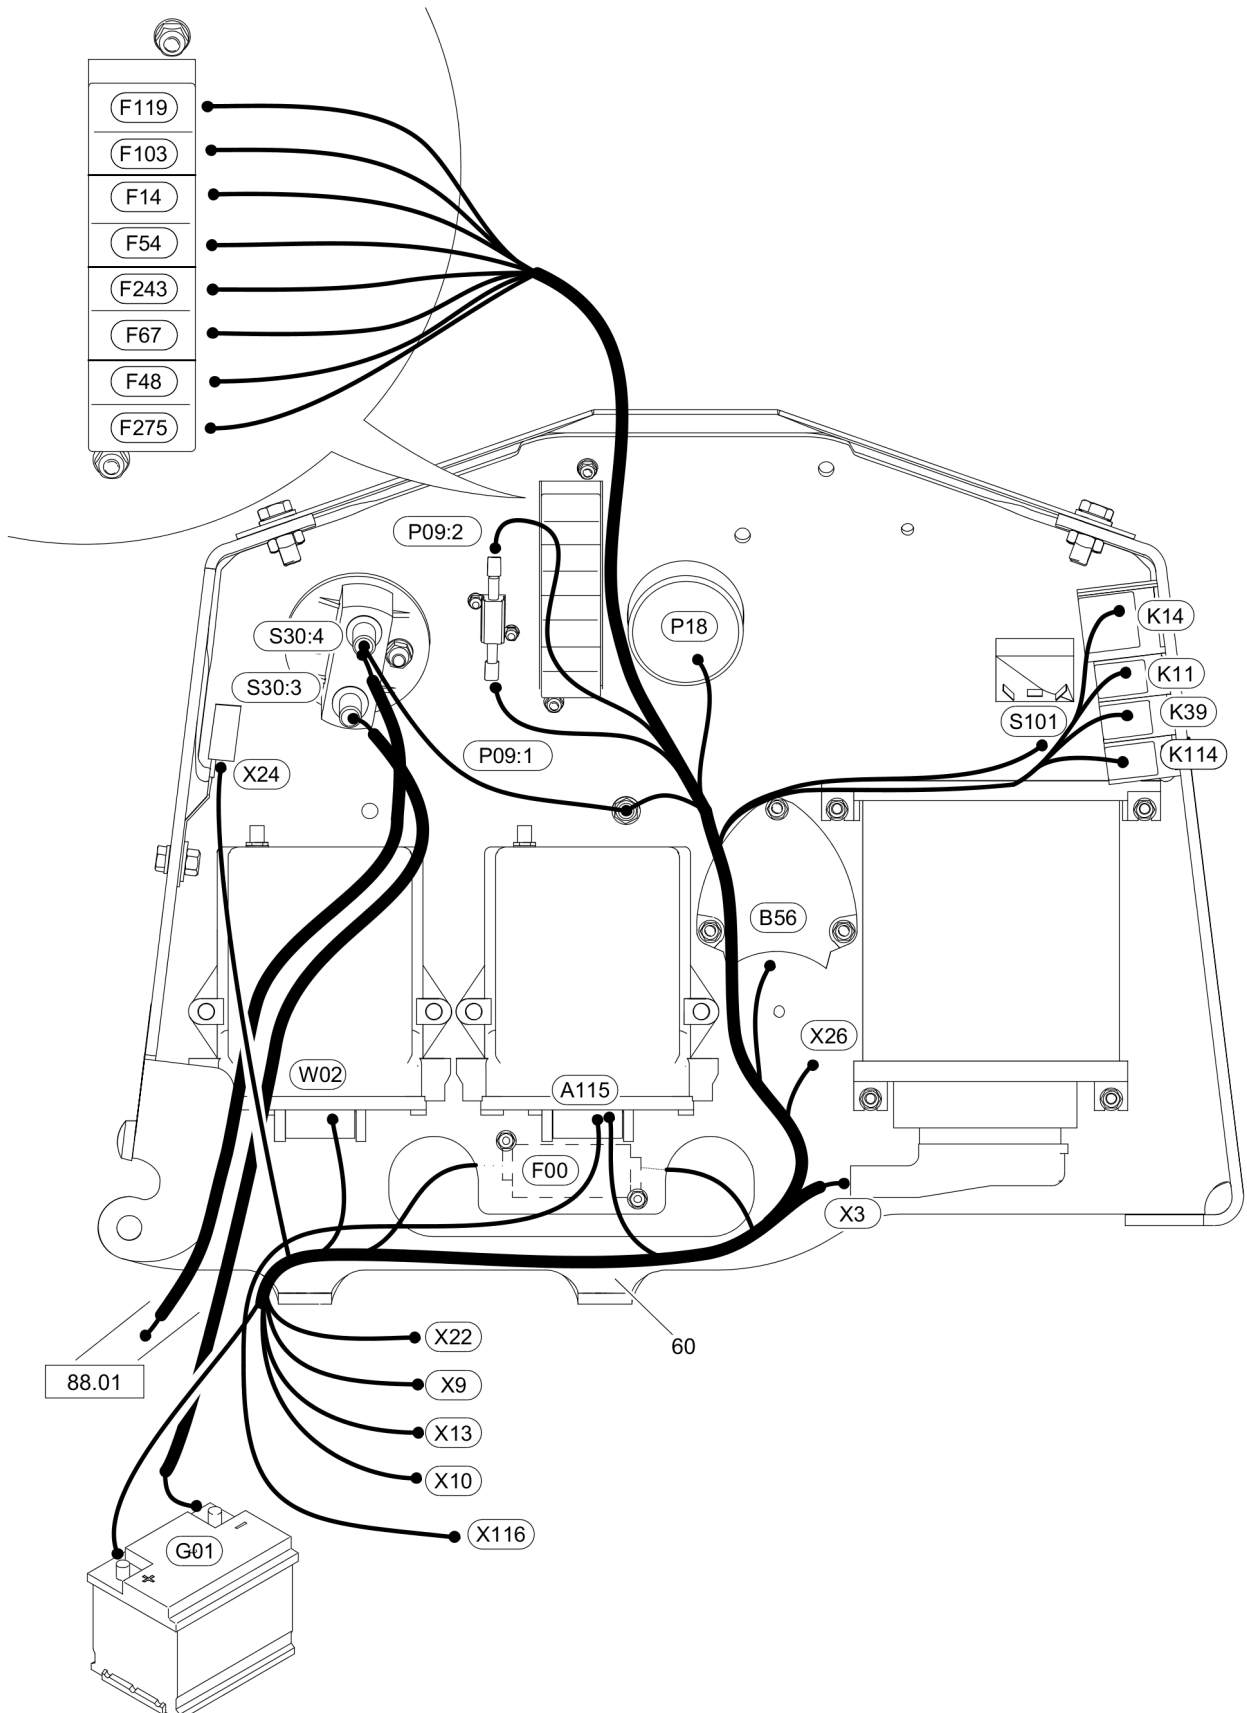

# 81.24/5

Refer to Parts Online for the most up to date information. The printed information might be outdated.

Thu May 17 12:20:32 UTC 2018

**Electrical System** Wire harnesses

**88.01/1**

Item	Part No.	Qty	Name	SN INFO
1	DL72470184	1	Wire harness	
3	DL72470164	1	Wire harness	
4	DL72470181	1	Wire harness	
5	DL72470182	1	Wire harness	
6	DL72470174	1	Spiral cable	
7	DL72470177	1	Wire harness	
8	DL72470190	1	Wire harness	
9	DL05551908	1	Tube clamp	
10	DL07140824	1	Hexagon bolt	
11	DL08752084	1	Spring washer	
12	DL05551914	3	Tube clamp	
13	DL08510817	5	Washer	
14	DL07140824	2	Hexagon bolt	
15	DL05551922	1	Tube clamp	
16	DL05551910	1	Tube clamp	
17	DL07140834	3	Hexagon bolt	
18	DL05551911	1	Tube clamp	
12.13			Engine	
81.06			Electrics	
81.20			Electrical Equipment	
81.24			Central electric, assembled	
91.40			Control Block	
182.30			FG5-Cable/Rad.rem.cont.868Mhz	
182.32			FG6-Cable/Rad.rem.cont.916Mhz	