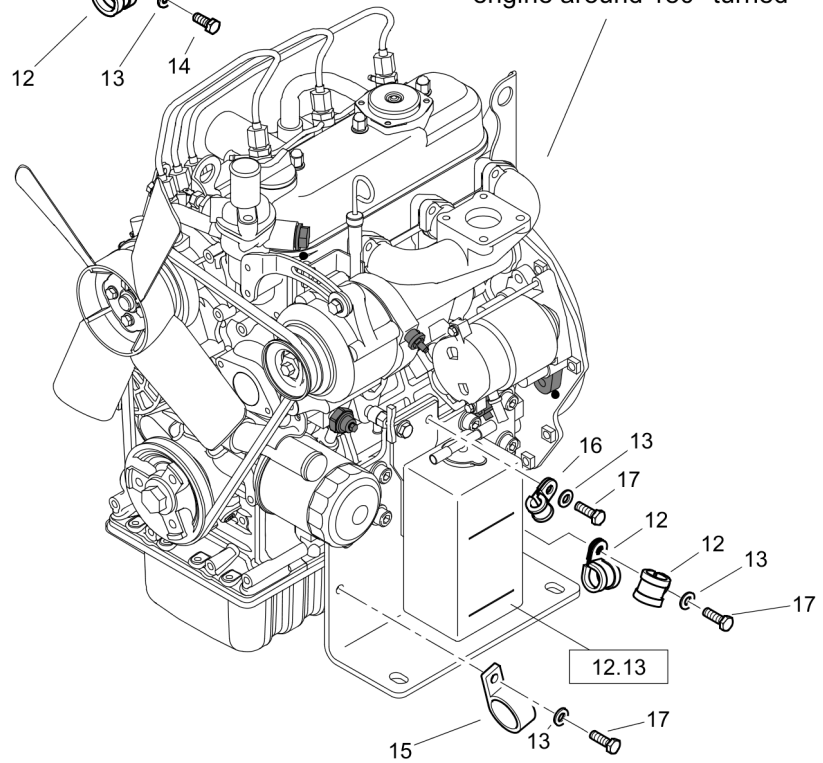

Motor um 180° gedreht
engine around 180° turned