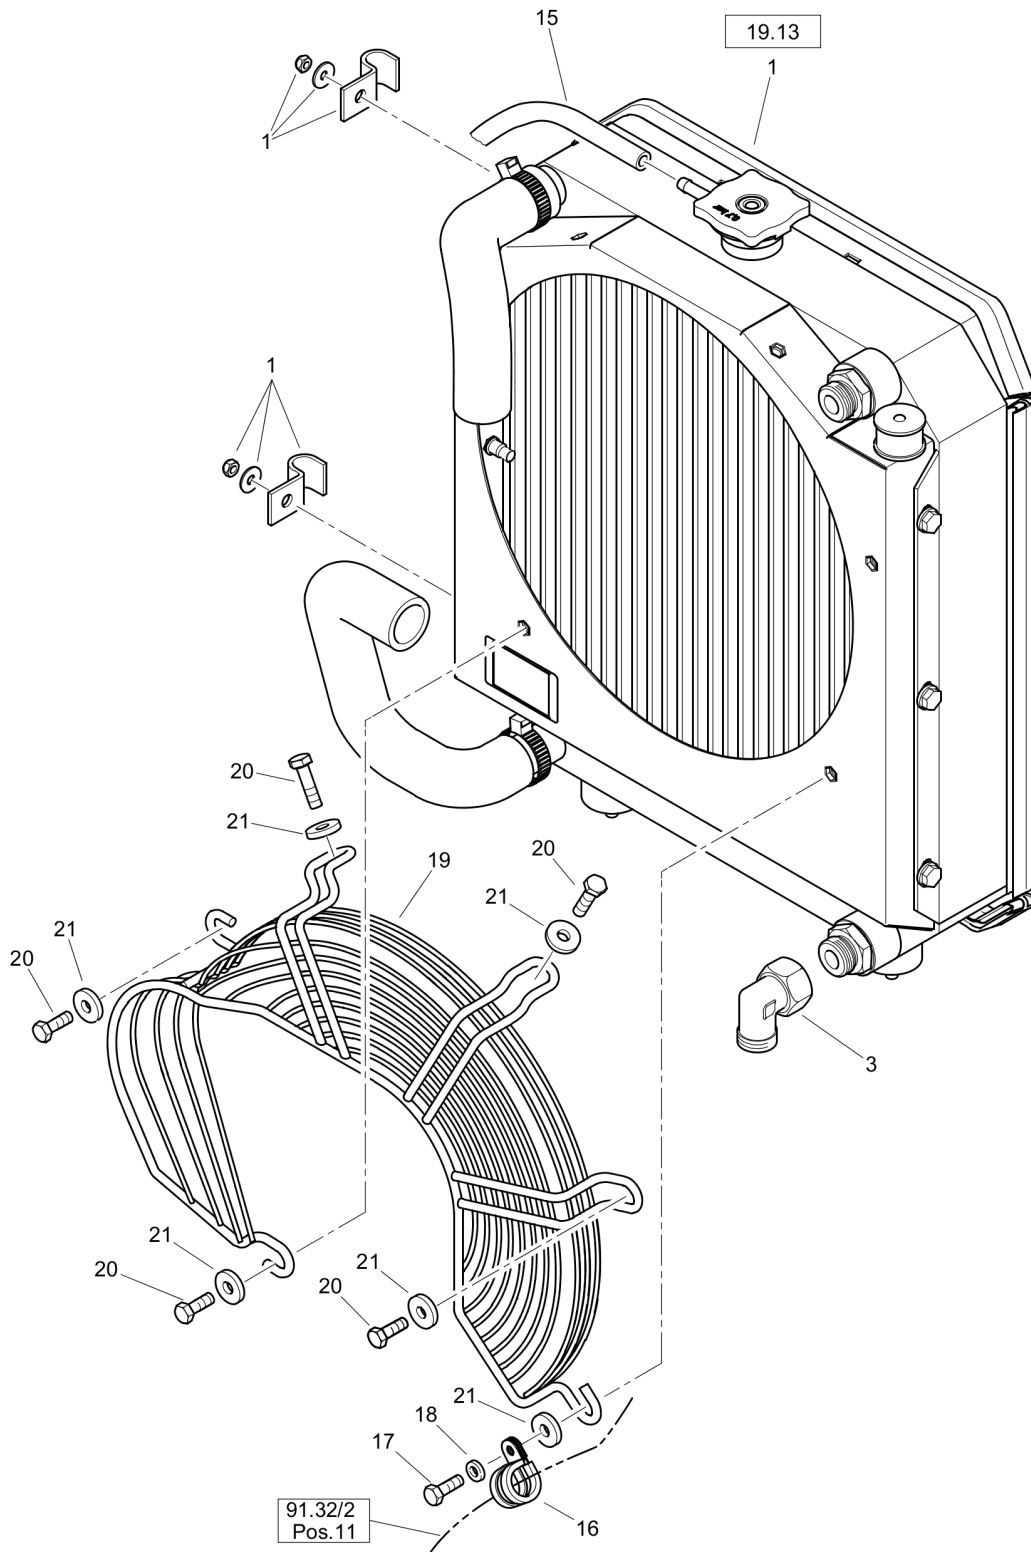

Engine / Fitting Parts Radiator, water and oil

12.45/1

Refer to Parts Online for the most up to date information. The printed information might be outdated.
Thu May 17 12:20:12 UTC 2018

Item	Part No.	Qty	Name	SN INFO
1	DL05904223	1	Radiator,combination	
3	DL05542126	1	Angular union	
15	DL00663210	10,0	Hose	
16	DL05551911	1	Tube clamp	
17	DL07140846	1	Hexagon bolt	
18	DL08752084	1	Spring washer	
19	DL72495026	1	Protective grill	
20	DL07140842	5	Hexagon bolt	
21	DL08611095	6	Washer	
22	DL08510817	2	Washer	
23	DL07140814	2	Hexagon bolt	
24	DL72495014	2	Holder	
25	DL08510817	2	Washer	
26	DL08130813	2	Safety nut	
27	DL51130405	2	Flat steel	
28	DL08752084	4	Spring washer	
29	DL07140842	4	Hexagon bolt	
30	DL72495024	1	Holder	
31	DL07210825	2	Lens head screw	
32	DL72495023	1	Holder	
33	DL07210825	2	Lens head screw	
51.02			Front Frame	
91.32			Hydraulics,pipes