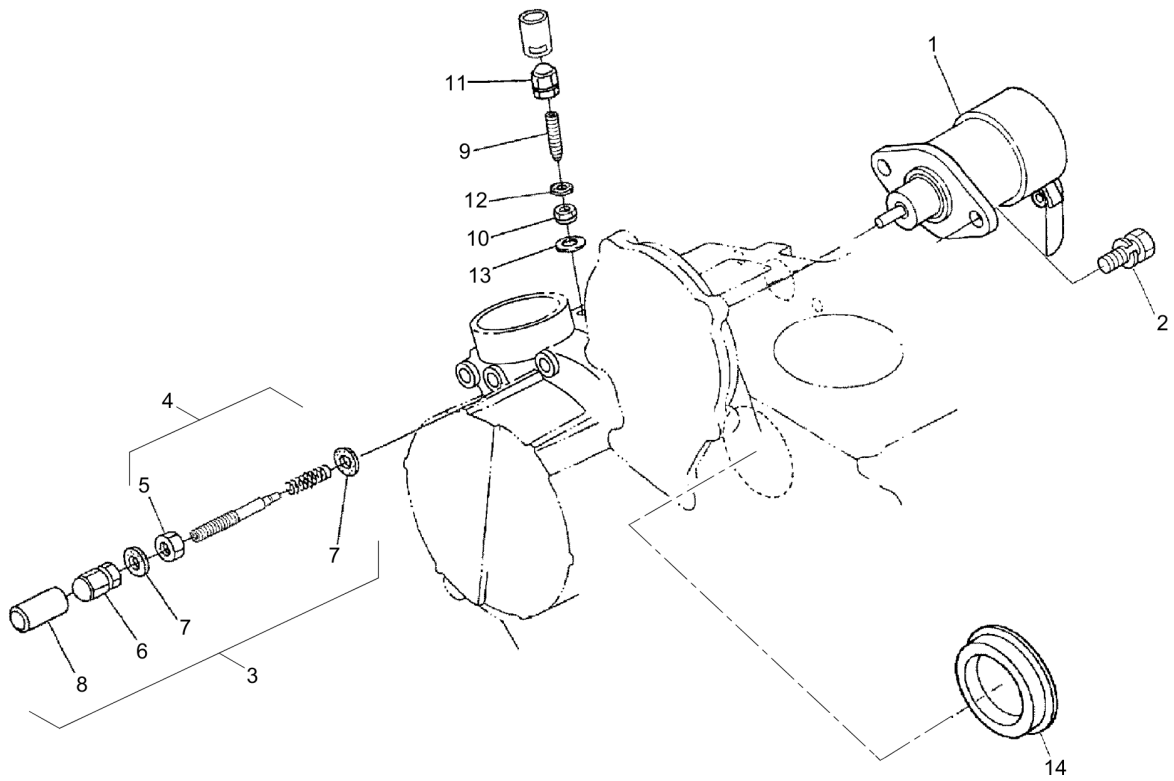

Engine / Fitting Parts Engine Shut Off

11.39

Refer to Parts Online for the most up to date information. The printed information might be outdated.

Thu May 17 12:20:04 UTC 2018

Item	Part No.	Qty	Name	SN INFO
1	DL05740803	1	Engine shut-off switch	
2	DL05743011	2	Screw	
3	DL05742461	1	Idle running regulation	
4	DL05742462	1	Threaded bolt	
5	DL05740464	1	Nut	
6	DL05741838	1	Nut	
7	DL05740093	2	Gasket	
8	DL05740601	1	Cap	
9	DL05740686	1	Setscrew	
10	DL05741182	1	Nut	
11	DL05741838	1	Nut	
12	DL05740093	1	Gasket	
13	DL05741470	1	Gasket	
14	DL05742474	1	Cover