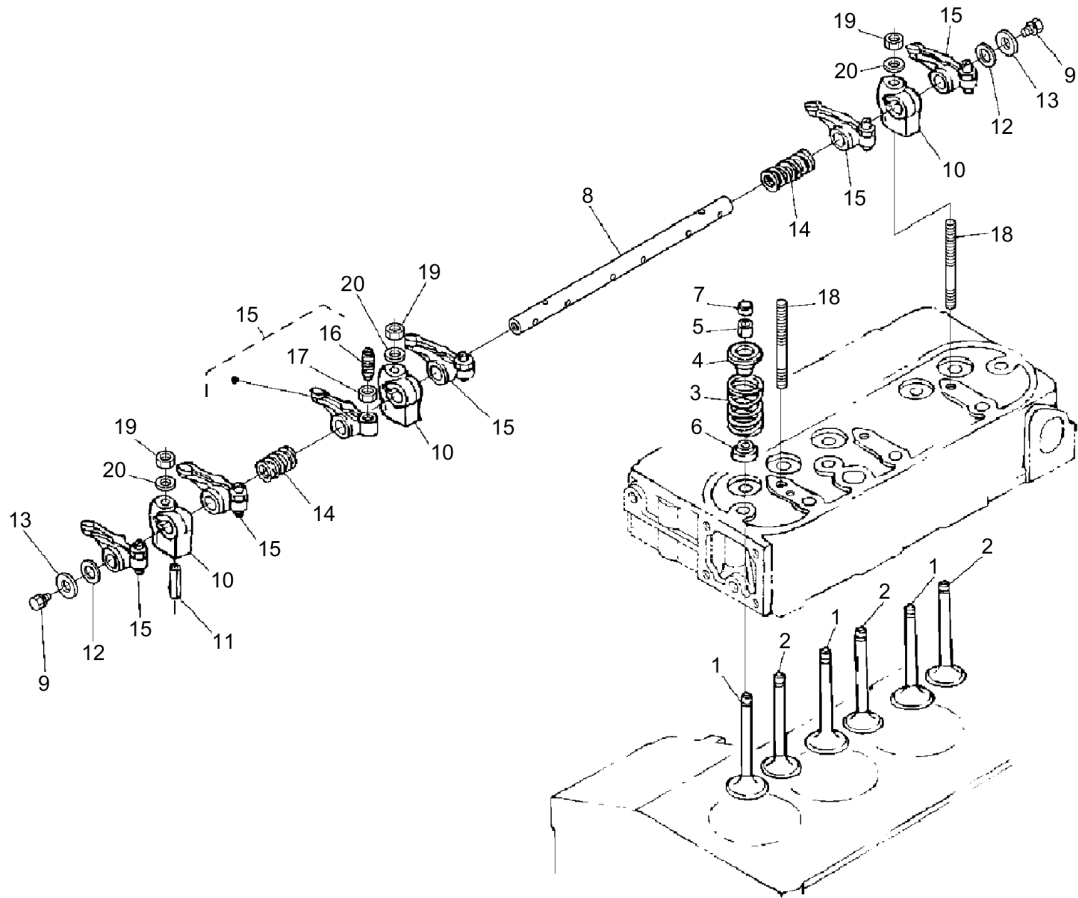

**Engine / Fitting Parts** Camshaft

# 11.09

Refer to Parts Online for the most up to date information. The printed information might be outdated.

Thu May 17 12:19:59 UTC 2018

Item	Part No.	Qty	Name	SN INFO
1	DL05742983	1	Camshaft	
2	DL05740539	1	Ball	
3	DL05740649	1	Gear wheel	
4	DL05740116	1	Fitting key	
5	DL05740647	1	Stop plate	
6	DL05740281	2	Screw	
7	DL05741926	6	Tappet	
8	DL05740646	6	Pushrod	
9	DL05740744	1	Intermediate gear	
10	DL05740746	1	Bushing	
11	DL05740675	1	Stop disc	
12	DL05740676	1	Stop disc	
13	DL05740674	1	Circlip	
14	DL05740672	1	Axle	
15	DL05740281	3	Screw	