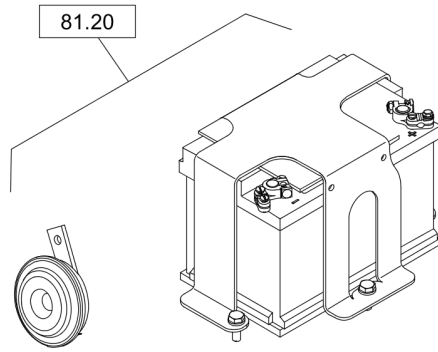

**61.18**

Item	Part No.	Qty	Name	SN INFO
1	DL72003216	4	Roller drum	
2	DL72003195	4	Drum ring	
3	DL07142069	12	Hexagon bolt	
4	DL08512136	12	Washer	

**80 Electrical System** Electrical System

Item	Part No.	Qty	Name	SN INFO
81.06	-		Electrics	
81.20	-		Electrical Equipment	
81.24	-		Central electric, assembled	
88.01	-		Wire harnesses	
89.05	-		Spiral cable	