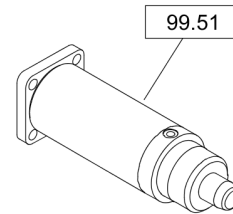

90 Hydraulic Hydraulic

Item	Part No.	Qty	Name	SN INFO
91.32	-		Hydraulics,pipes	
91.40	-		Control Block	
98.10	-		Travel motor,assembled	
98.11	-		Vibration motor,assembled	
99.12	-		Triple gear pump	
99.24	-		Hydr.Motor,Vibration	
99.48	-		Hydraulic Oil Filter	
99.51	-		Hydraulic Cylinder	
99.55	-		Control Block