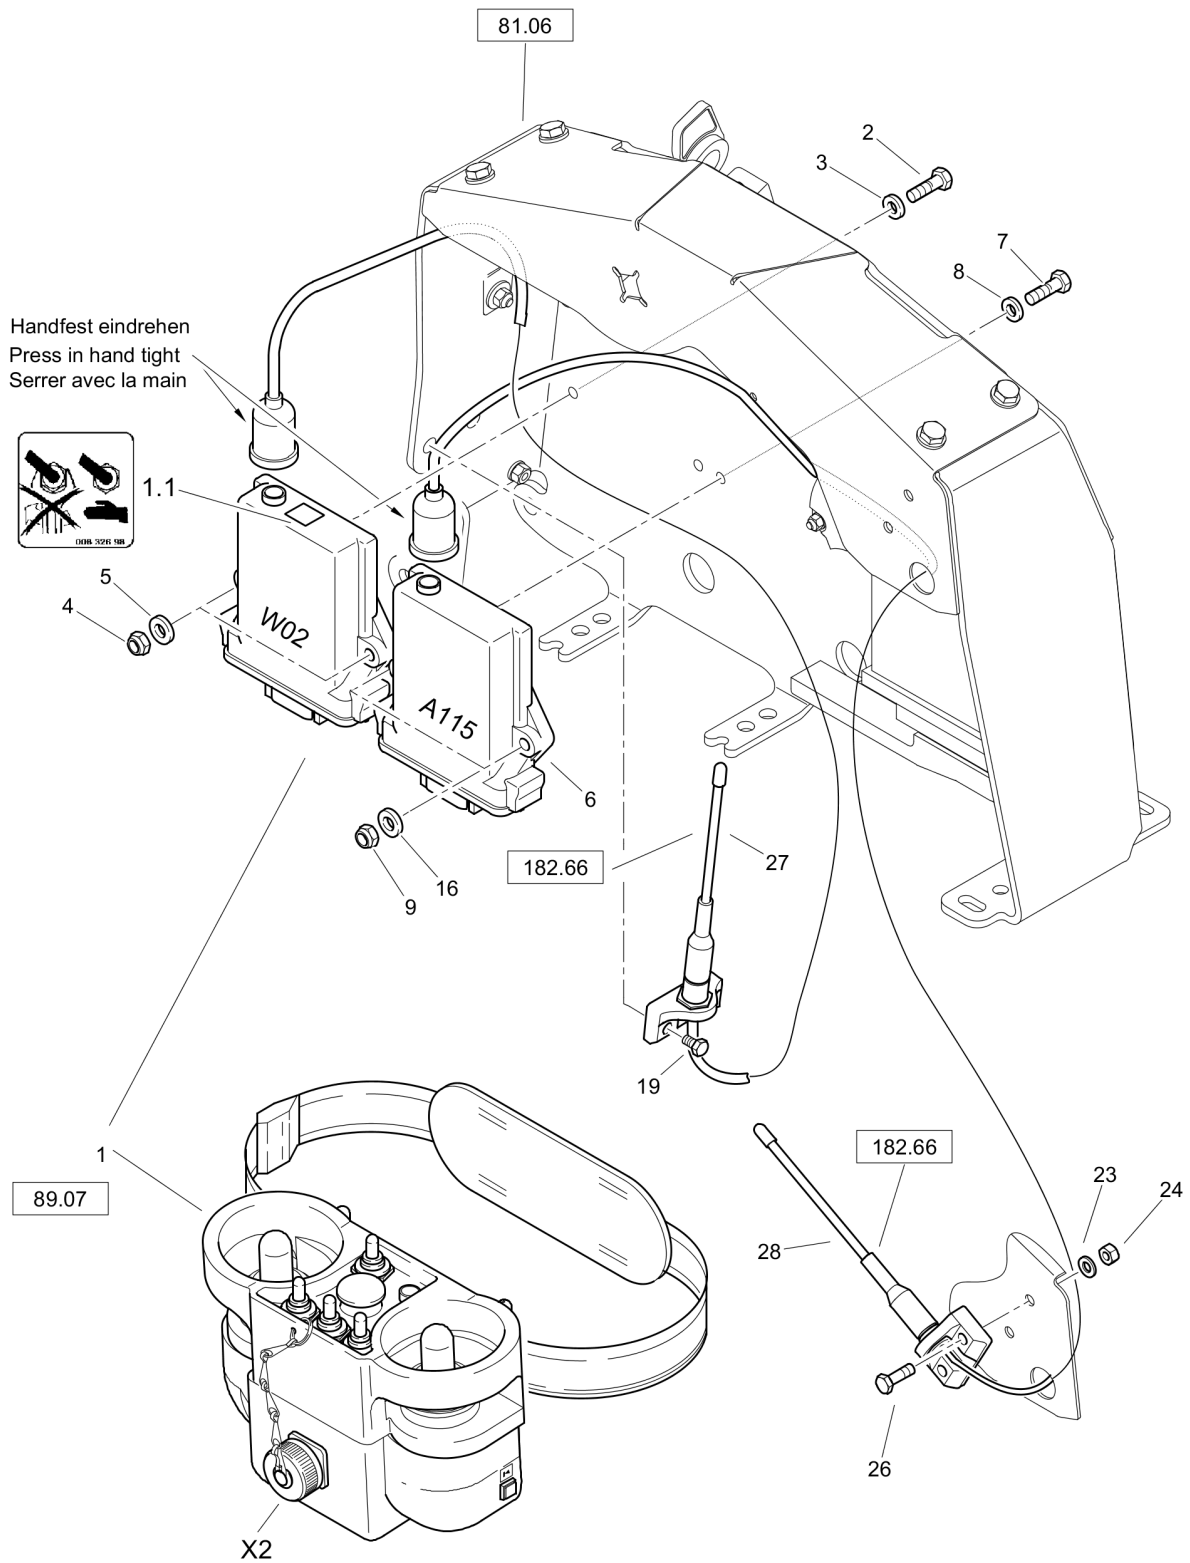

Special Equipment FG5-Cable/Rad.rem.cont.868Mhz

182.30/1

Item	Part No.	Qty	Name	SN INFO
1	DL92410056	1	Remote control	
2	DL07140649	2	Hexagon bolt	
3	DL08510612	2	Washer	
4	DL08130611	2	Safety nut	
5	DL08621064	2	Washer	
6	DL05763443	1	Control	
7	DL07140649	2	Hexagon bolt	
8	DL08510612	2	Washer	
9	DL08130611	2	Safety nut	
16	DL08621064	2	Washer	
19	DL07140626	2	Hexagon bolt	
23	DL08510612	2	Washer	
24	DL08130611	2	Safety nut	
26	DL07140633	2	Hexagon bolt	
27	DL72301002	1	Aerial,assembled	
28	DL72301002	1	Aerial,assembled	
29	DL05763454	1	Aerial	
30	DL07815022	3	Screw	
31	DL08621053	3	Washer	
32	DL07230850	1	Socket-head cap screw	
33	DL08621084	1	Washer	
34	DL83710721	1	Cableclip	
35	DL07230854	1	Socket-head cap screw	
36	DL08590820	1	Washer	
37	DL05551914	1	Tube clamp	
38	DL08752084	1	Spring washer	
39	DL07140842	1	Hexagon bolt	
40	DL72301001	1	Aerial,assembled	
81.06			Electrics	
182.66			Aerial,assembled