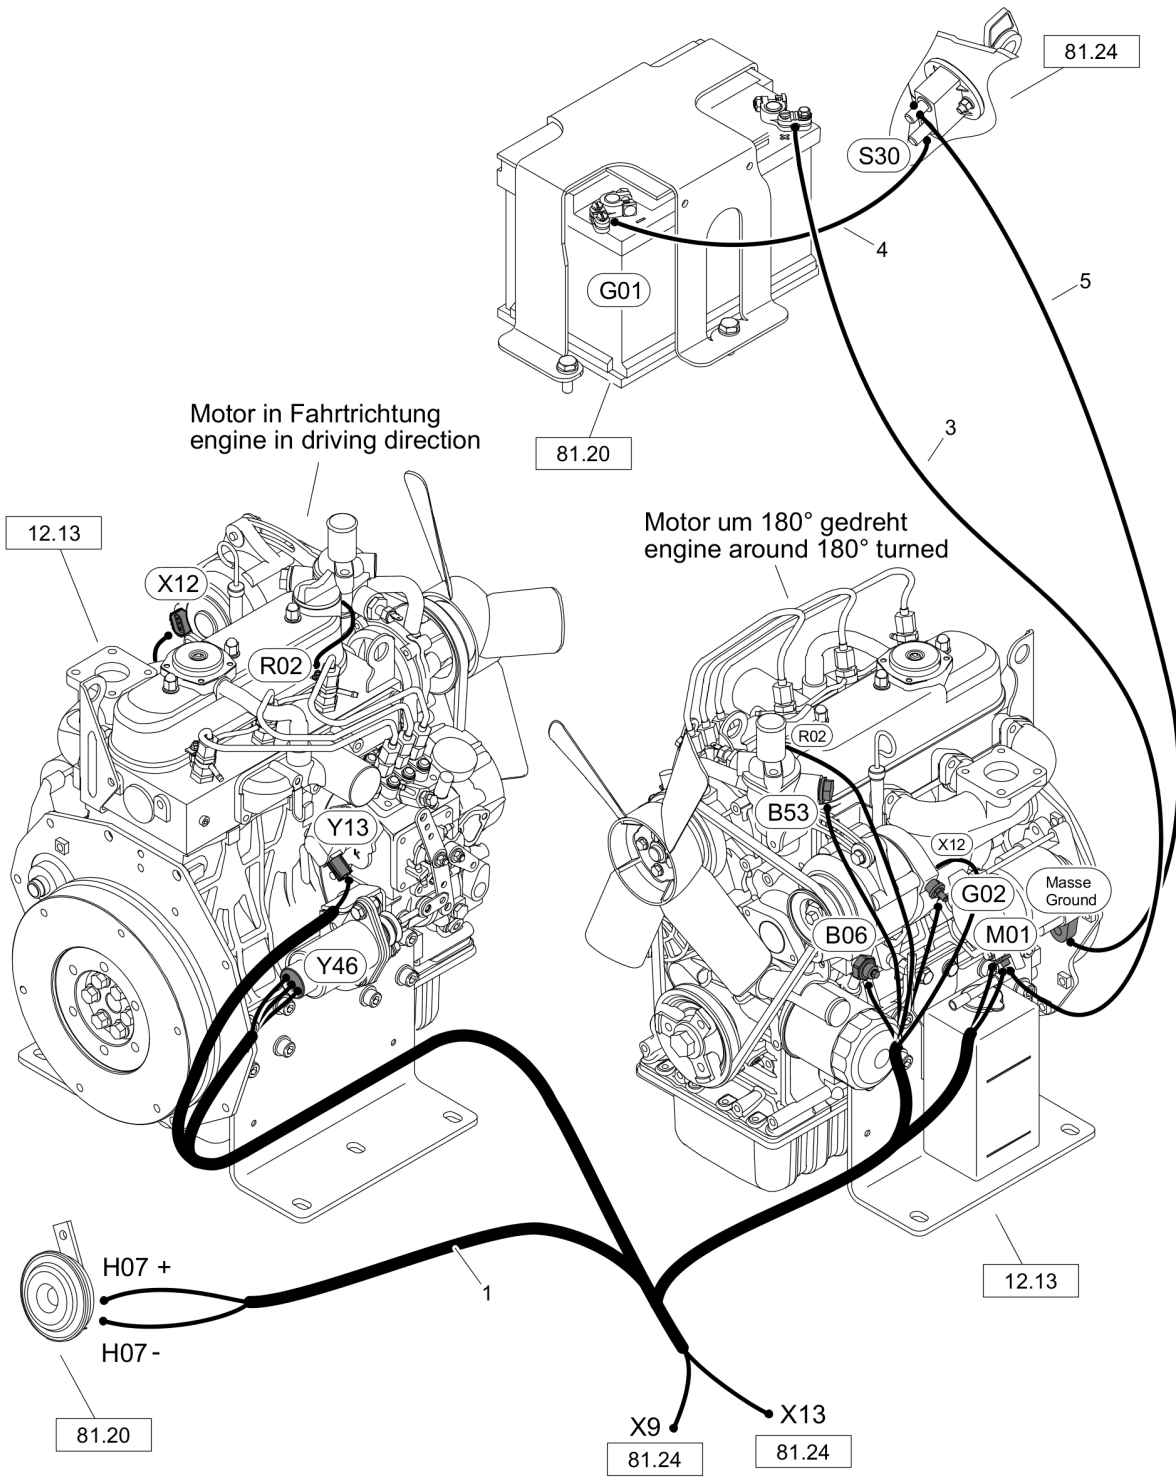

# 81.24/5

Refer to Parts Online for the most up to date information. The printed information might be outdated.

Thu May 17 12:20:32 UTC 2018

**Electrical System** Wire harnesses

**88.01/1**

Item	Part No.	Qty	Name	SN INFO
1	DL72470184	1	Wire harness	
3	DL72470164	1	Wire harness	
4	DL72470181	1	Wire harness	
5	DL72470182	1	Wire harness	
6	DL72470174	1	Spiral cable	
7	DL72470177	1	Wire harness	
8	DL72470190	1	Wire harness	
9	DL05551908	1	Tube clamp	
10	DL07140824	1	Hexagon bolt	
11	DL08752084	1	Spring washer	
12	DL05551914	3	Tube clamp	
13	DL08510817	5	Washer	
14	DL07140824	2	Hexagon bolt	
15	DL05551922	1	Tube clamp	
16	DL05551910	1	Tube clamp	
17	DL07140834	3	Hexagon bolt	
18	DL05551911	1	Tube clamp	
12.13			Engine	
81.06			Electrics	
81.20			Electrical Equipment	
81.24			Central electric, assembled	
91.40			Control Block	
182.30			FG5-Cable/Rad.rem.cont.868Mhz	
182.32			FG6-Cable/Rad.rem.cont.916Mhz	