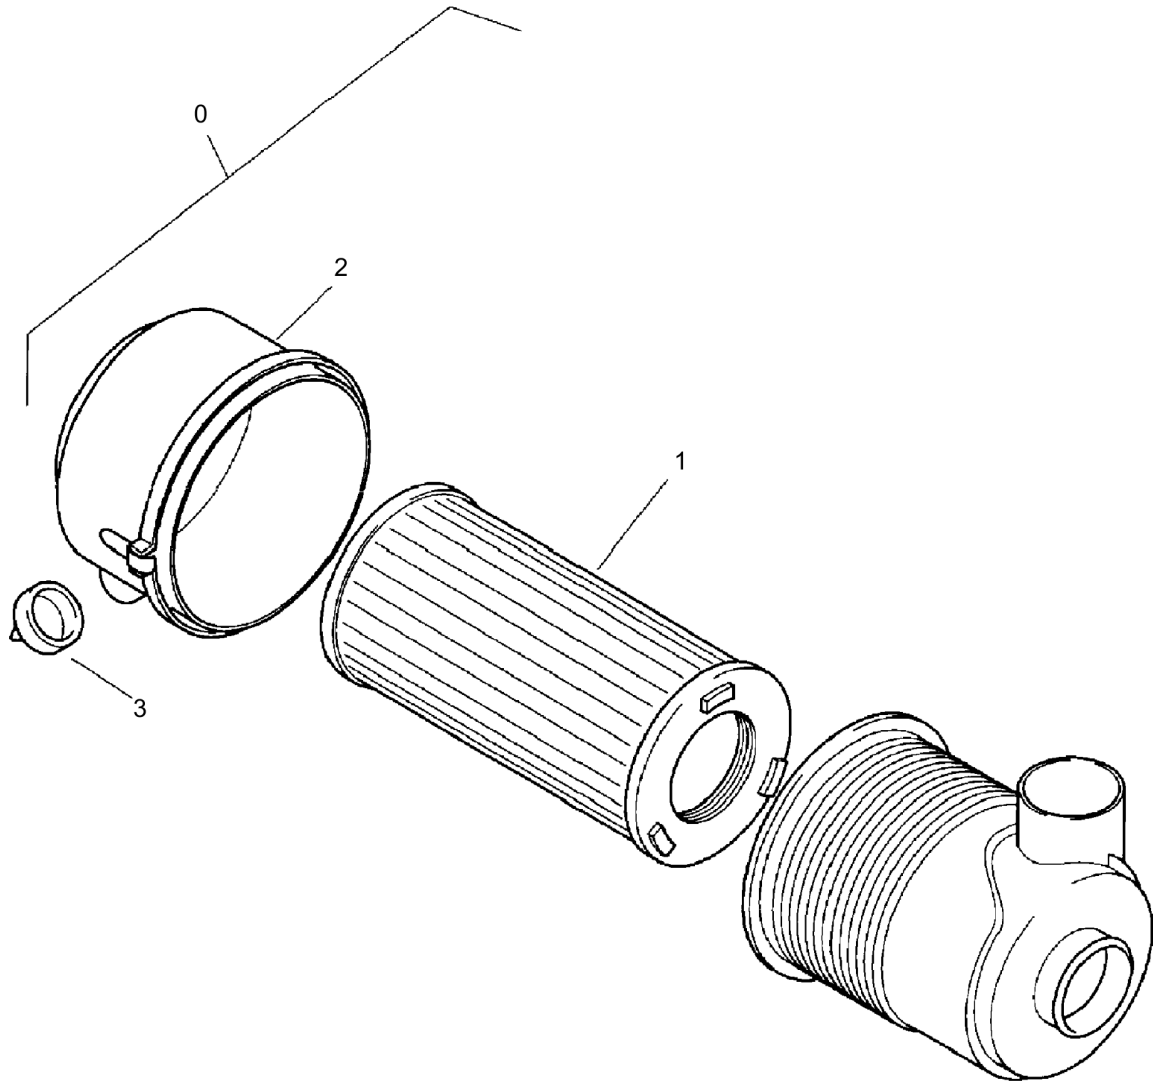

Engine / Fitting Parts Dry Air Filter

19.04

Refer to Parts Online for the most up to date information. The printed information might be outdated.

Thu May 17 12:20:12 UTC 2018

Item	Part No.	Qty	Name	SN INFO
0	DL05730061	1	Dry air filter	
1	DL05730133	1	Filter element,air	
2	DL05735053	1	Dust collector	
3	DL05735154	1	Vacuator valve