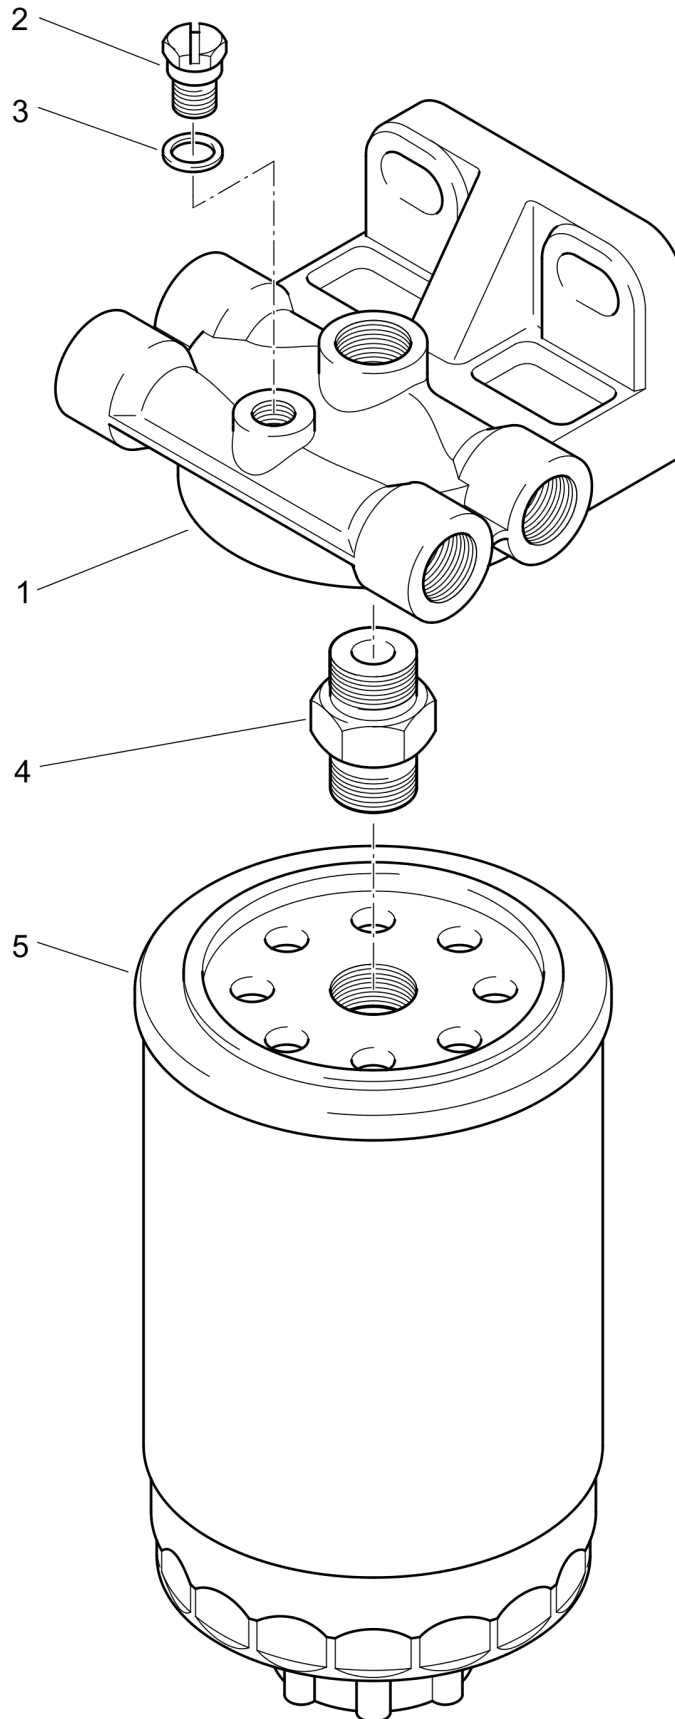

Engine / Fitting Parts Fuel filter

19.20

Refer to Parts Online for the most up to date information. The printed information might be outdated.

Thu May 17 12:20:13 UTC 2018

Item	Part No.	Qty	Name	SN INFO
0	DL05821329	1	Fuel filter cpl.	
1	DL05821338	1	Filter head	
2	DL05821337	1	Screw	
3	DL05821336	1	Sealing washer	
4	DL05821335	1	Socket	
5	DL05821330	1	Filter element