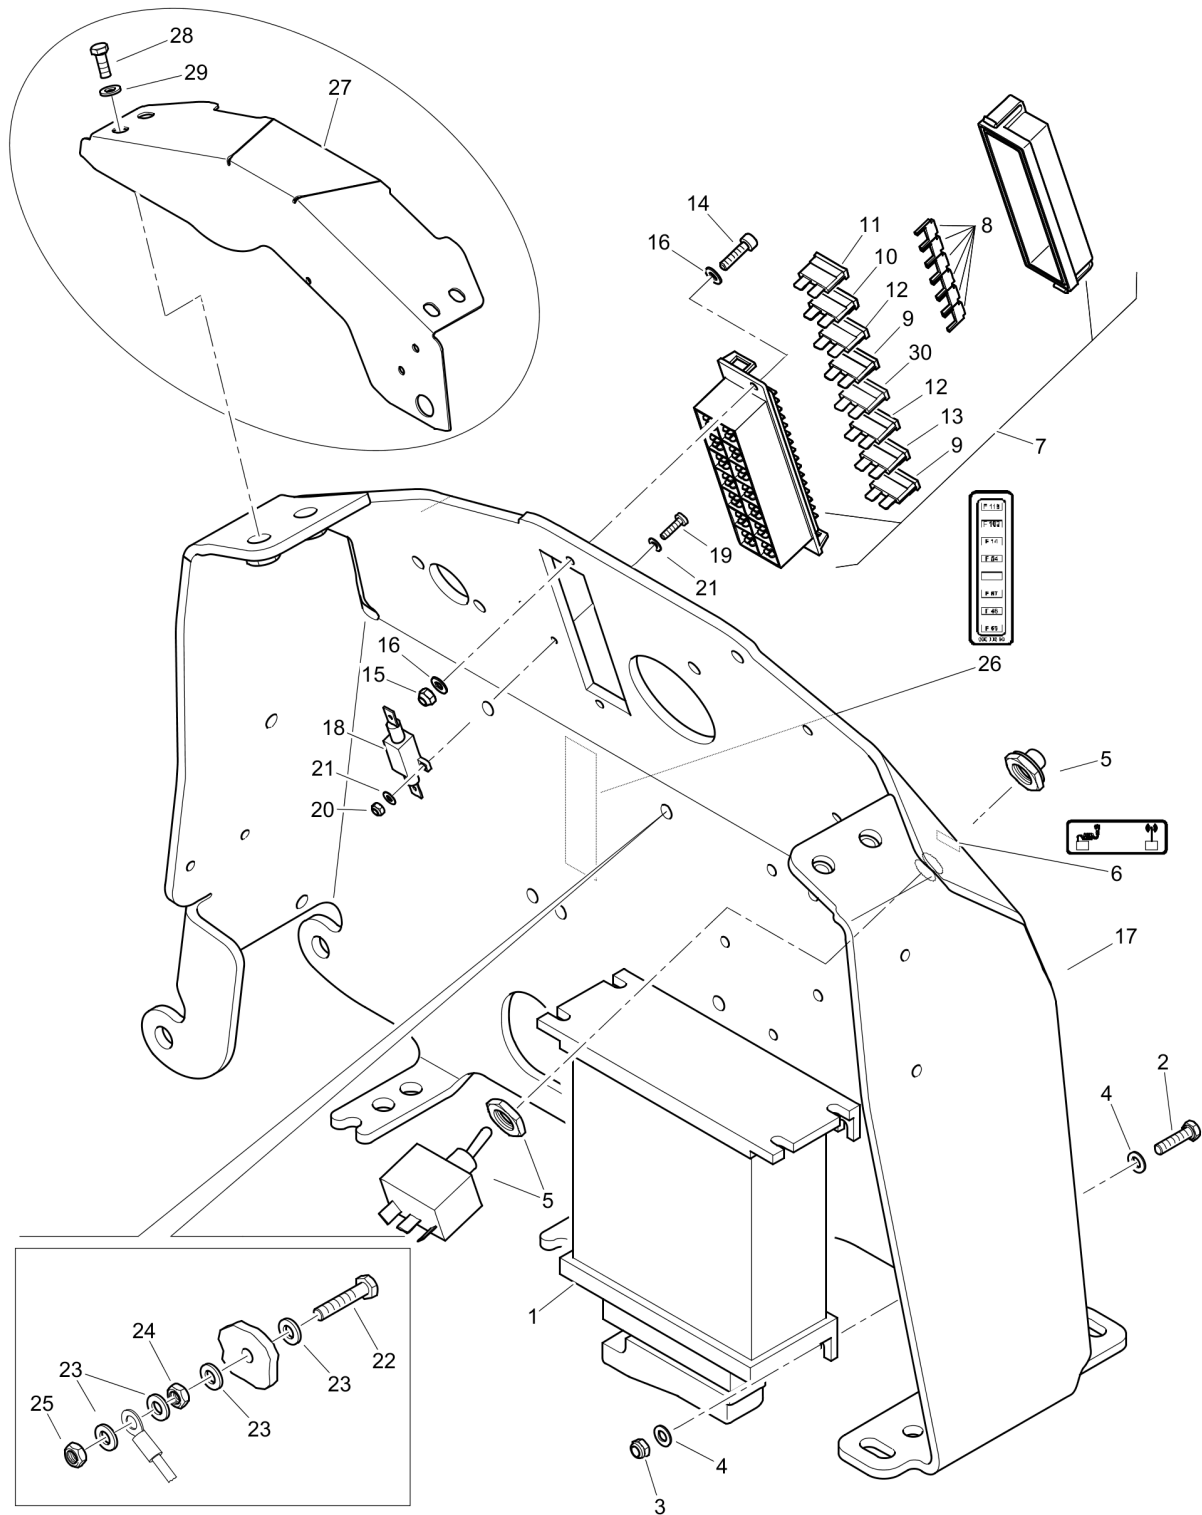

Electrical System Central electric, assembled

81.24/1

Refer to Parts Online for the most up to date information. The printed information might be outdated.

Thu May 17 12:20:31 UTC 2018

Item	Part No.	Qty	Name	SN INFO
1	DL72400273	1	Module	
2	DL07140532	4	Hexagon bolt	
3	DL08130508	4	Safety nut	
4	DL08510511	8	Washer	
5	DL05766777	1	Switch	
6	DL00832416	1	Decal,operation	
7	DL05755617	1	Fuse box	
7.1	DL05755634	1	Cover	
8	DL05755622	6	Bridge	
9	DL05751173	2	Flat fuse	
10	DL05751097	1	Flat fuse	
11	DL05751100	1	Flat fuse	
12	DL05751109	2	Flat fuse	
13	DL05751099	1	Flat fuse	
14	DL07240412	2	Socket-head cap screw	
15	DL08130408	2	Safety nut	
16	DL08510412	4	Washer	
17	DL72400268	1	Dash board	
18	DL87280141	1	Resistor	
19	DL07210325	2	Pens head screw	
20	DL08130305	2	Safety nut	
21	DL08510307	4	Washer	
22	DL07140649	1	Hexagon bolt	
23	DL08510612	4	Washer	
24	DL08110620	1	Hexagon nut	
25	DL08130611	1	Safety nut	
26	DL00833539	1	Decal,indication	
27	DL72400267	1	Cover	
28	DL07140828	4	Hexagon bolt	
29	DL08510817	4	Washer	
30	DL415041021	1	Fuse	
31	DL05767139	1	Inclination sensor	
32	DL07130521	2	Hexagon bolt	
33	DL08510511	6	Washer	
34	DL08130508	3	Safety nut	
35	DL06140925	2	Stop buffer	
36	DL08130611	2	Safety nut	

Refer to Parts Online for the most up to date information. The printed information might be outdated.

Thu May 17 12:20:31 UTC 2018