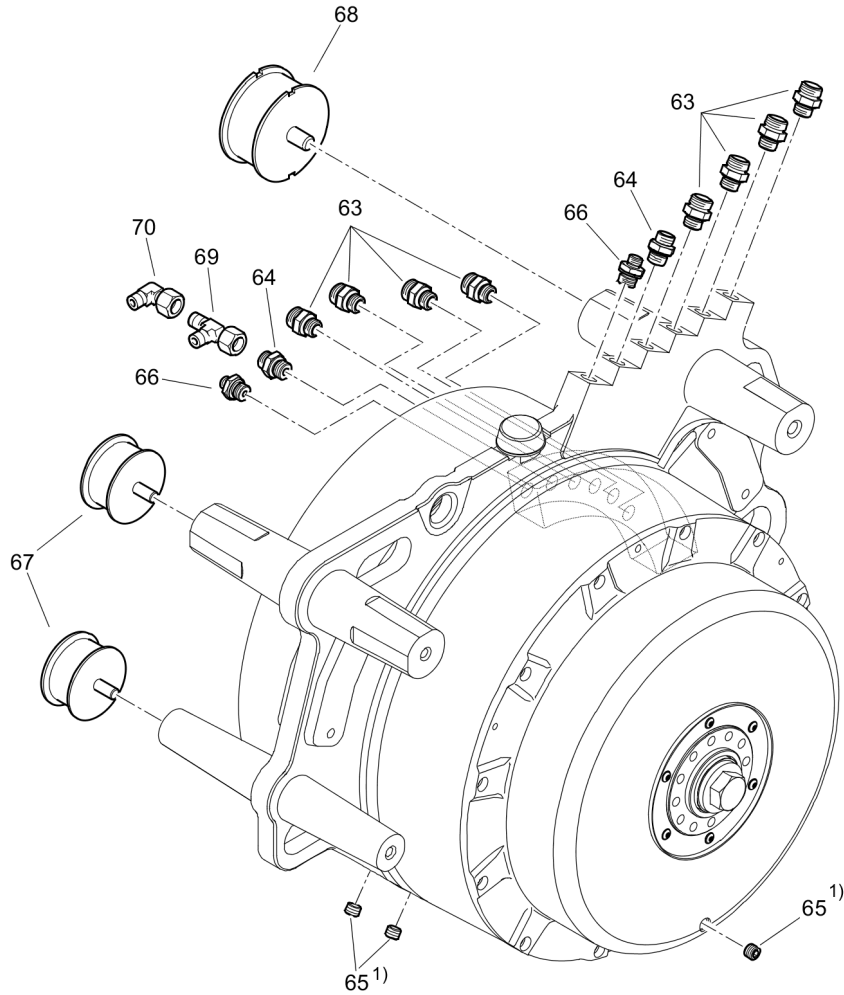

1) Mit Flächendichtung, niedrigfest (DL00970016) eingesetzt
Inserted with Gasketing, low strength (DL00970016)

22.17/5