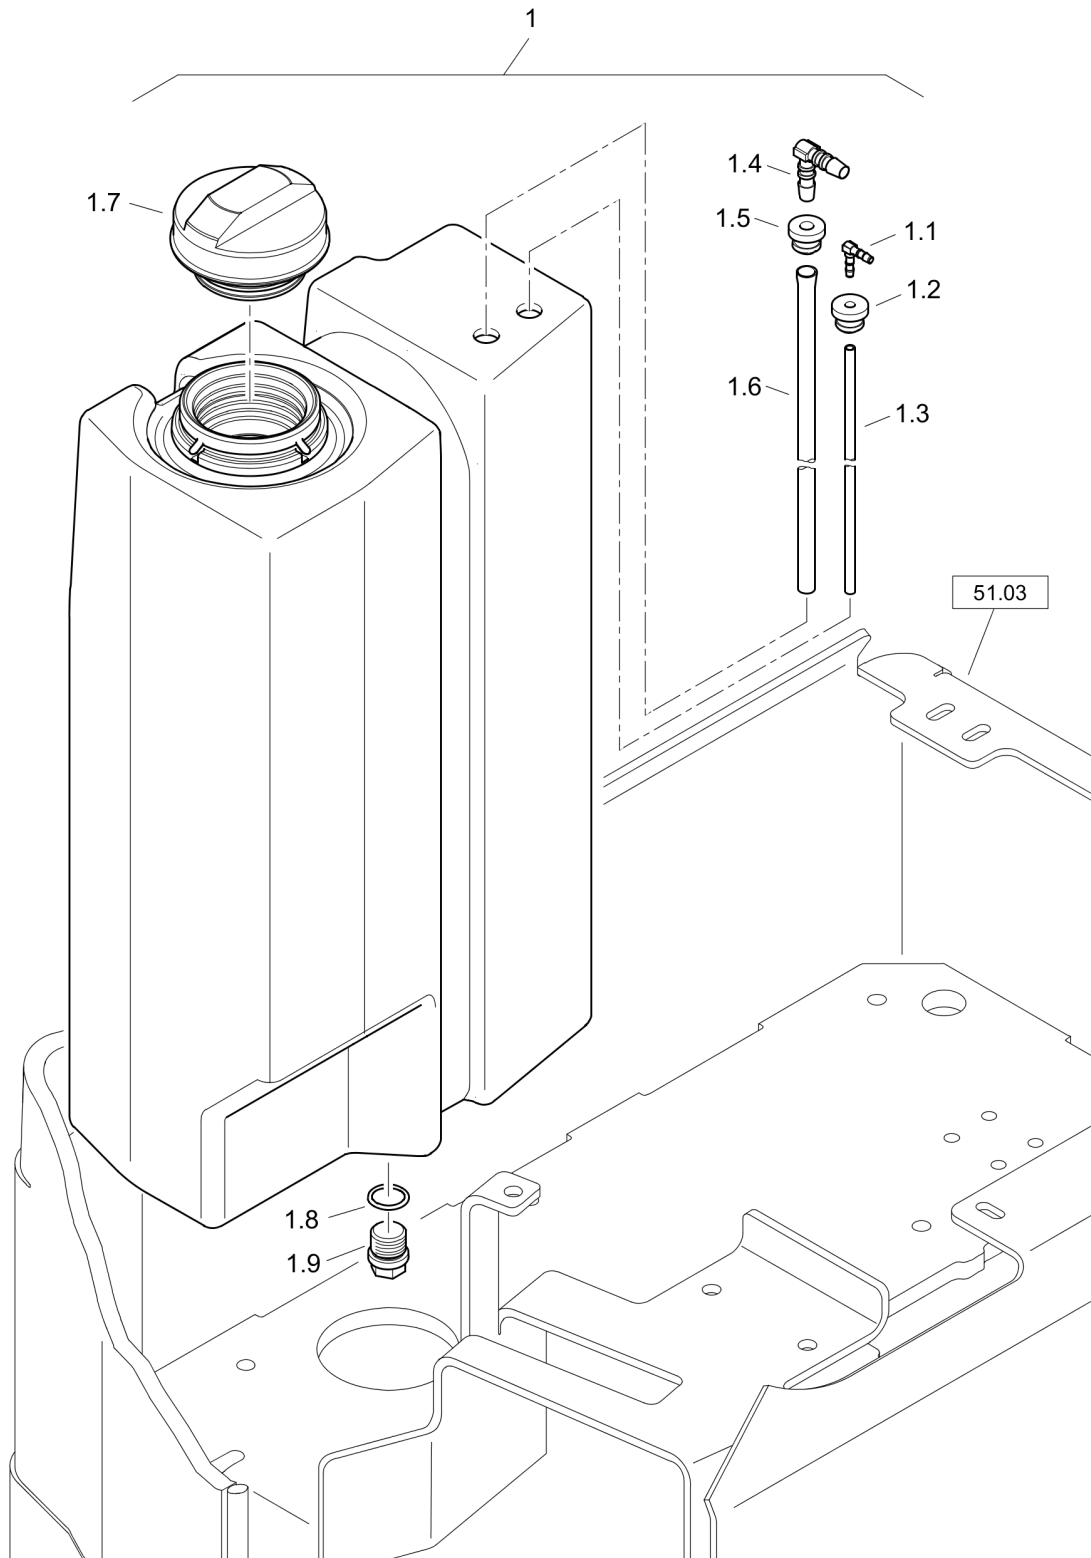

Engine / Fitting Parts Fuel Supply

12.06/1

Item	Part No.	Qty	Name	SN INFO
1	DL72365101	1	Fuel tank	
1.1	DL05553454	1	Angular union	
1.2	DL06550013	1	Gasket	
1.3	DL06600003	1	Plastic hose	
1.4	DL05553458	1	Angular union	
1.5	DL06550012	1	Gasket	
1.6	DL06600019	1	PA-hose	
1.7	DL05576292	1	Tank cover	
1.8	DL06220183	1	Loop ring	
1.9	DL07621814	1	Screw plug	
2	DL72365103	1	Clamping band	
3	DL08511021	1	Washer	
4	DL07241012	1	Socket-head cap screw	
5	DL07230847	1	Socket-head cap screw	
6	DL08510817	1	Washer	
7	DL08130813	1	Safety nut	
8	DL05821329	1	Fuel filter cpl.	
9	DL05550007	2	Banjo union	
10	DL09331708	4	Sealing ring	
11	DL09710208	2	Hollow screw	
12	DL08510817	4	Washer	
13	DL07140846	2	Hexagon bolt	
14	DL08130813	2	Safety nut	
15	DL05552402	2	Hose clip	
16	DL05715861	1	Fuel filter	
17	DL05552402	1	Hose clip	
18	DL05551404	1	Hose clip	
19	DL72365105	1	Hose kit	
19.1	DL00663104	2,25	Hose	
19.2	DL00663210	1,40	Hose	
19.3	DL00663210	1,75	Hose	
19.4	DL00663210	1,40	Hose	
12.13			Engine	
12.20			Air Intake	
51.02			Front Frame	
51.03			Rear Frame	

Refer to Parts Online for the most up to date information. The printed information might be outdated.

Thu May 17 12:20:08 UTC 2018