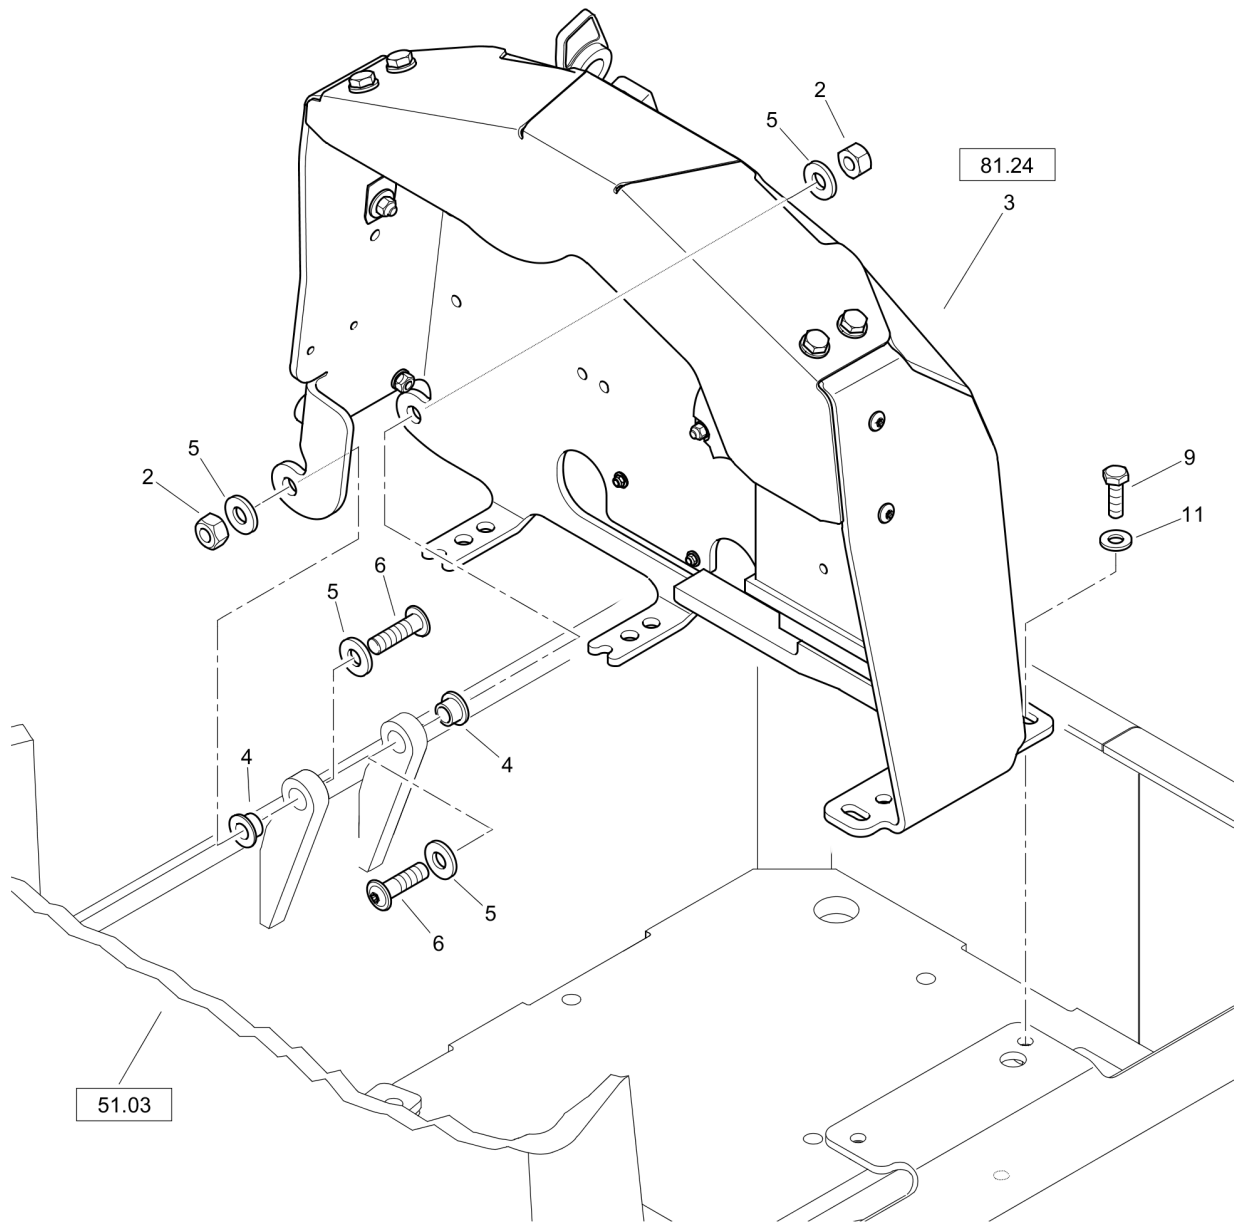

Electrical System Electrics

81.06

Refer to Parts Online for the most up to date information. The printed information might be outdated.

Thu May 17 12:20:29 UTC 2018

Item	Part No.	Qty	Name	SN INFO
2	DL08131016	2	Safety nut	
3	DL92410123	1	Central electric, assembled	
4	DL06281204	2	Bushing	
5	DL08752106	4	Spring washer	
6	DL07211023	2	Lens head screw	
9	DL07140834	2	Hexagon bolt	
11	DL08752084	2	Spring washer	
51.03			Rear Frame