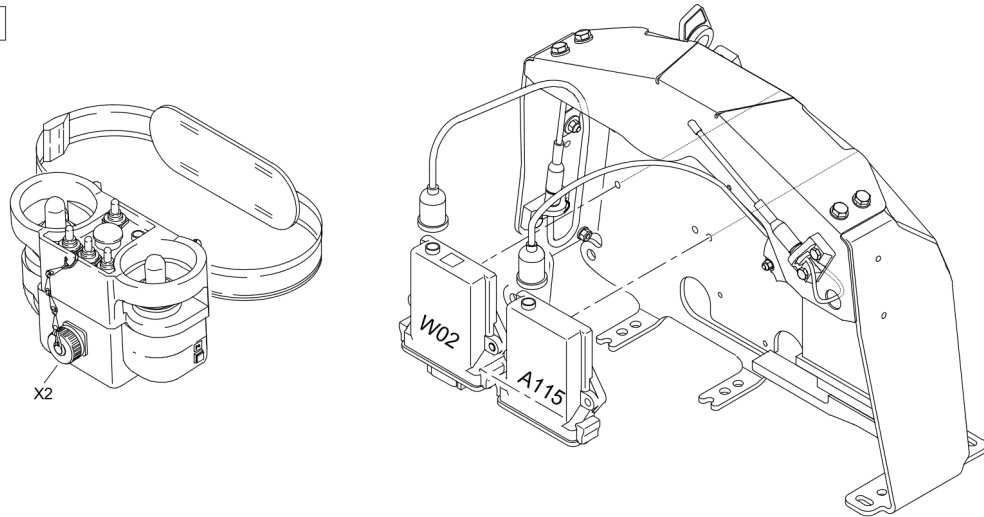

Europa
FG5-Kabel/Funkbedienung 868Mhz
FG5Cable/Rad.rem.cont. 868Mhz

182.30

182.32

USA
FG6-Kabel/Funkbedienung 916Mhz
FG6Cable/Rad.rem.cont. 916Mhz

81.24/4