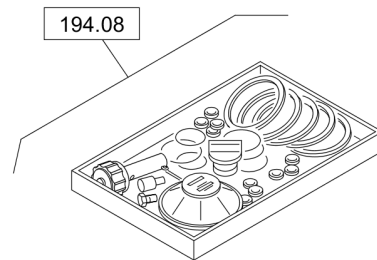

110 Options Special Equipment

Item	Part No.	Qty	Name	SN INFO
153.88	-		Q4-Adjustable scrapers	
182.30	-		FG5-Cable/Rad.rem.cont.868Mhz	
182.32	-		FG6-Cable/Rad.rem.cont.916Mhz	
182.66-1	-		Aerial,assembled	
182.66-2	-		Aerial,assembled	
190.06	-		HY2-Bio hydraulic oil