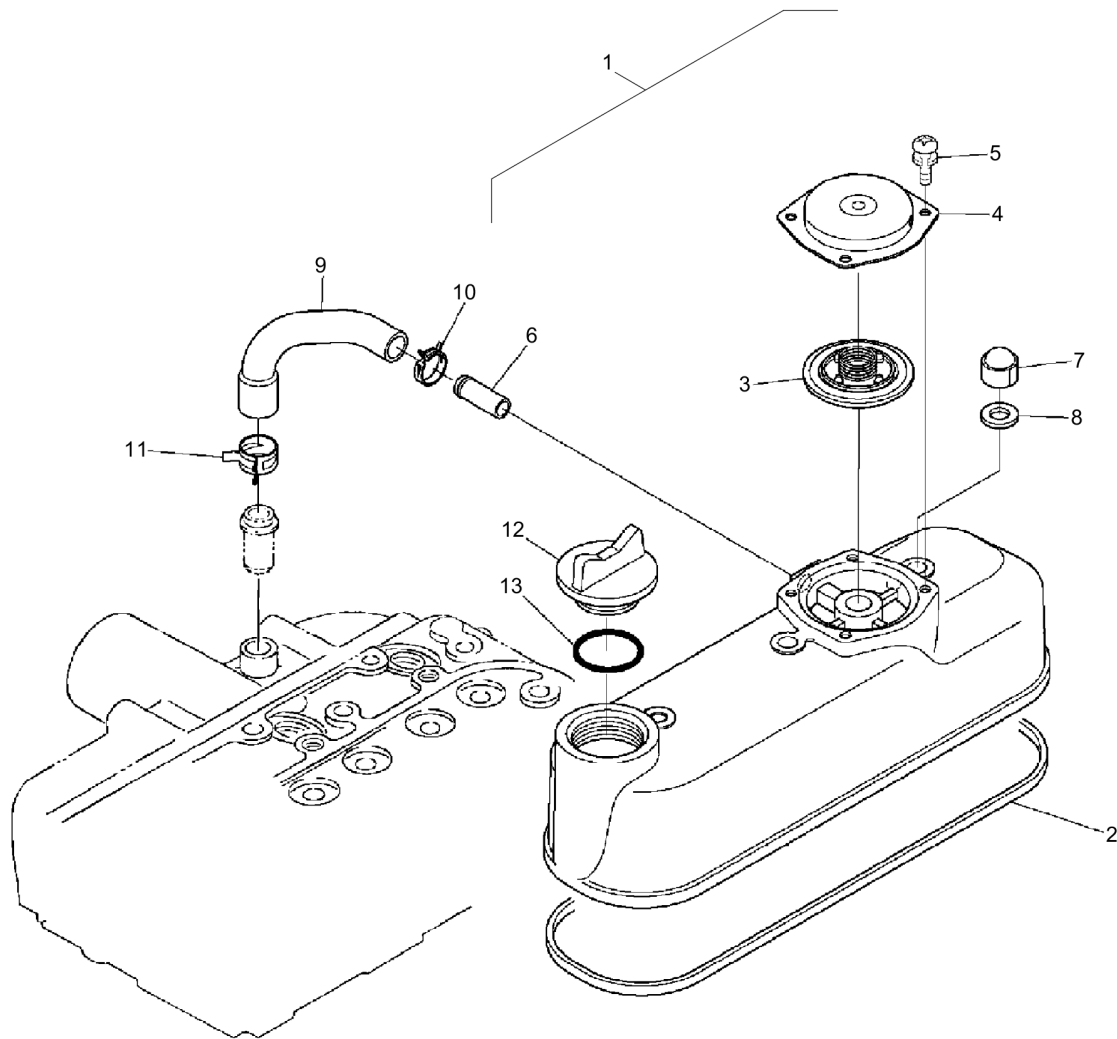

Engine / Fitting Parts Cylinder Head

11.08-2

Item	Part No.	Qty	Name	SN INFO
1	DL05742437	1	Cylinder head cover	
2	DL05742438	1	Valve cover gasket	
3	DL05741281	1	Ventilation valve	
4	DL05741420	1	Cover	
5	DL05740517	4	Bolt and washer	
6	DL05740891	1	Pipe socket	
7	DL05740565	3	Domed cap nut	
8	DL05740564	3	Sealing ring	
9	DL05741920	1	Ventilation pipe	
10	DL05741921	1	Hose clip	
11	DL05741922	1	Hose clip	
12	DL05740094	1	Plug,oil filling	
13	DL05742584	1	O-ring