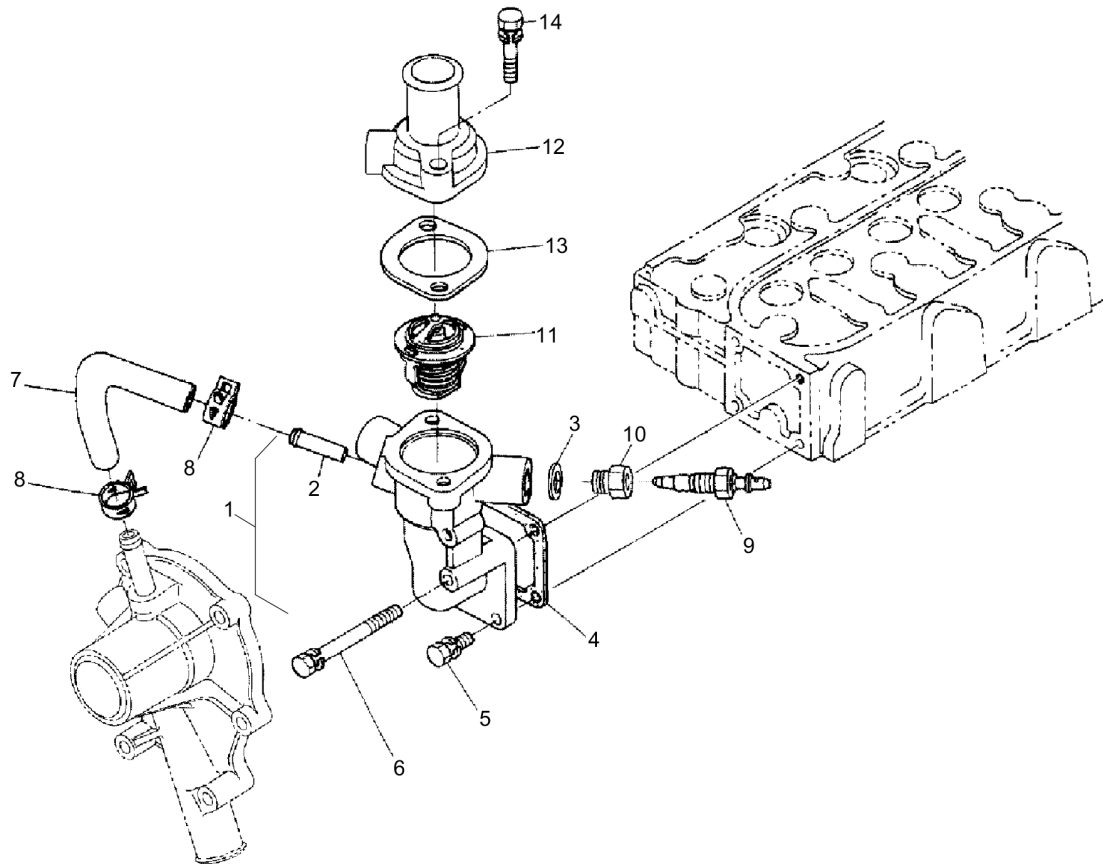

Engine / Fitting Parts Water Cooling

11.56-1

Refer to Parts Online for the most up to date information. The printed information might be outdated.
Thu May 17 12:20:04 UTC 2018

Item	Part No.	Qty	Name	SN INFO
1	DL05742490	1	Housing,thermostat	
2	DL05740356	1	Tube	
3	DL05740329	1	Gasket	
4	DL05740737	1	Gasket	
5	DL05740281	3	Screw	
6	DL05740523	1	Screw	
7	DL05740705	1	Water hose	
8	DL05743012	2	Hose clip	
9	DL05740353	1	Switch,temperature	
10	DL05741945	1	Connecting piece	
11	DL05740812	1	Thermostat	
12	DL05740600	1	Cover	
13	DL05741372	1	Flange gasket	
14	DL05740529	2	Screw