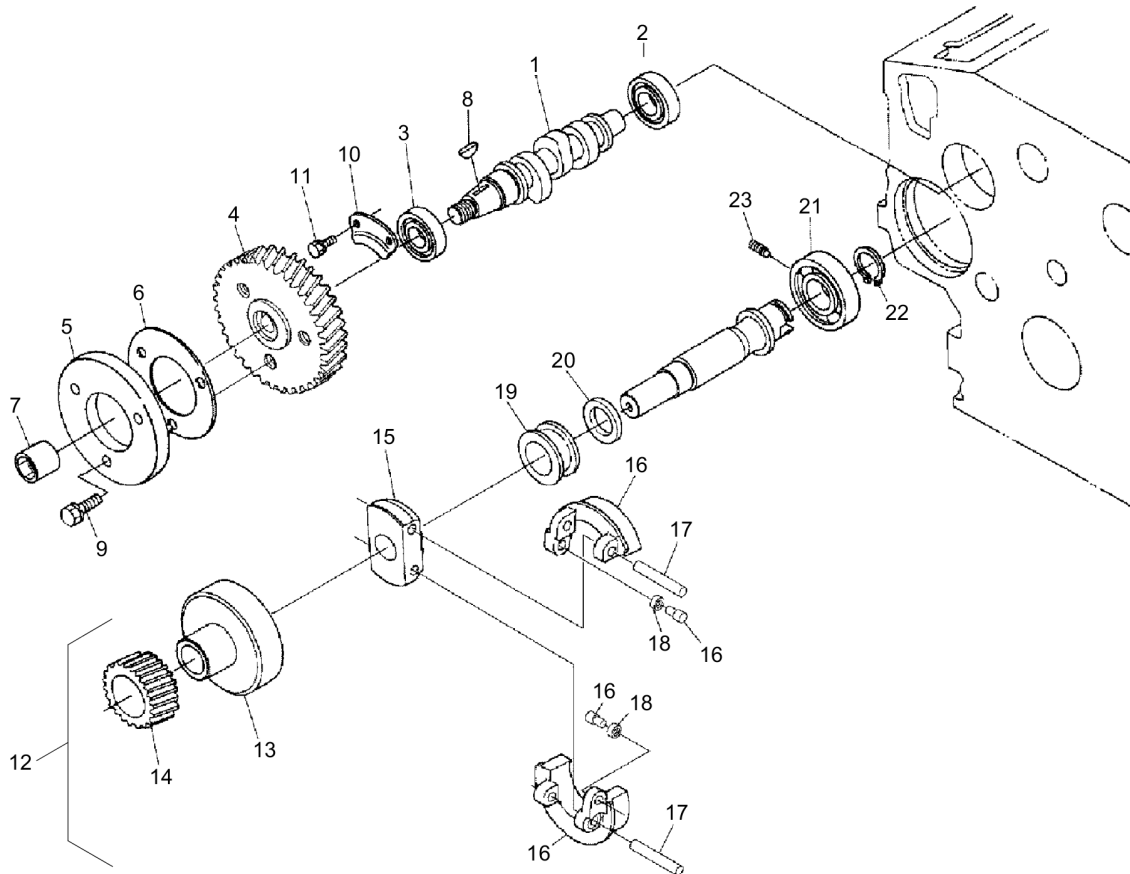

Engine / Fitting Parts Injection Pump

11.16-2

Refer to Parts Online for the most up to date information. The printed information might be outdated.
Thu May 17 12:20:01 UTC 2018

Item	Part No.	Qty	Name	SN INFO
1	DL05742451	1	Camshaft	
2	DL05741928	1	Bearing, ball	
3	DL05741929	1	Bearing, ball	
4	DL05742452	1	Gear wheel	
5	DL05742453	1	Cam disc	
6	DL05742454	1	Washer	
7	DL05742984	1	Nut	
8	DL05740719	1	Woodruff key	
9	DL05740044	3	Screw	
10	DL05740648	1	Stop plate	
11	DL05740281	2	Screw	
12	DL05742455	1	Shaft,governor	
13	DL05740689	1	Holder	
14	DL05741931	1	Gear wheel	
15	DL05740688	1	Holder	
16	DL05741932	2	Governor weight	
17	DL05740687	2	Control shaft	
18	DL05740813	2	Roller	
19	DL05740690	1	Governor sleeve	
20	DL05740691	1	Thrust disc	
21	DL05742456	1	Bearing, ball	
22	DL05740760	1	Circlip	
23	DL05740692	1	Setscrew