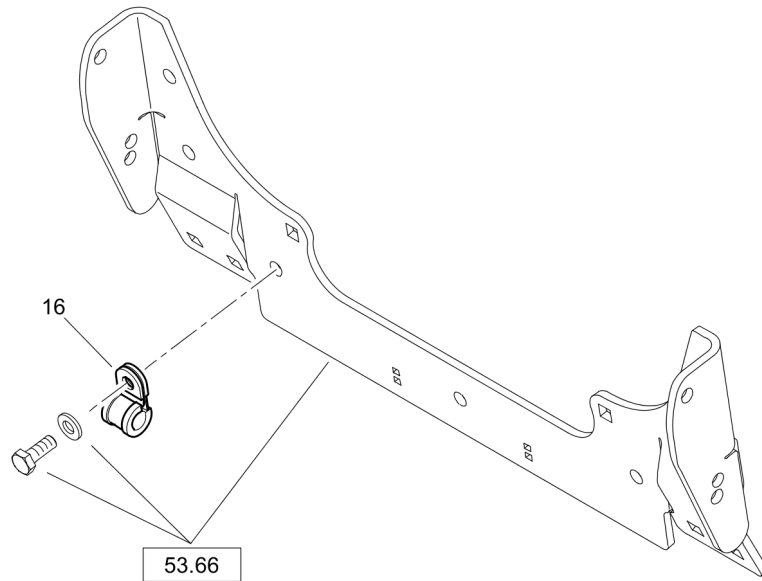

**Electrical System** Electrical Equipment

**81.20/1**

Refer to Parts Online for the most up to date information. The printed information might be outdated.

Thu May 17 12:20:30 UTC 2018

Item	Part No.	Qty	Name	SN INFO
1	DL05753237	1	Battery	
2	DL72400261	1	Insulating mat	
3	DL72400202	1	Insulating mat	
4	DL72400276	1	Clamping sheet	
5	DL07141030	3	Hexagon bolt	
6	DL08511021	3	Washer	
12	DL05756012	1	Screw rail clip	
13	DL07140626	1	Hexagon bolt	
14	DL08510612	2	Washer	
15	DL05756013	1	Screw rail clip	
16	DL05551910	1	Tube clamp	
17	DL05766864	1	Horn	
18	DL72400174	1	Flat steel	
19	DL08140812	1	Hexagon nut	
51.03			Rear Frame	
53.66			Rearhood	
12.20			Air Intake	