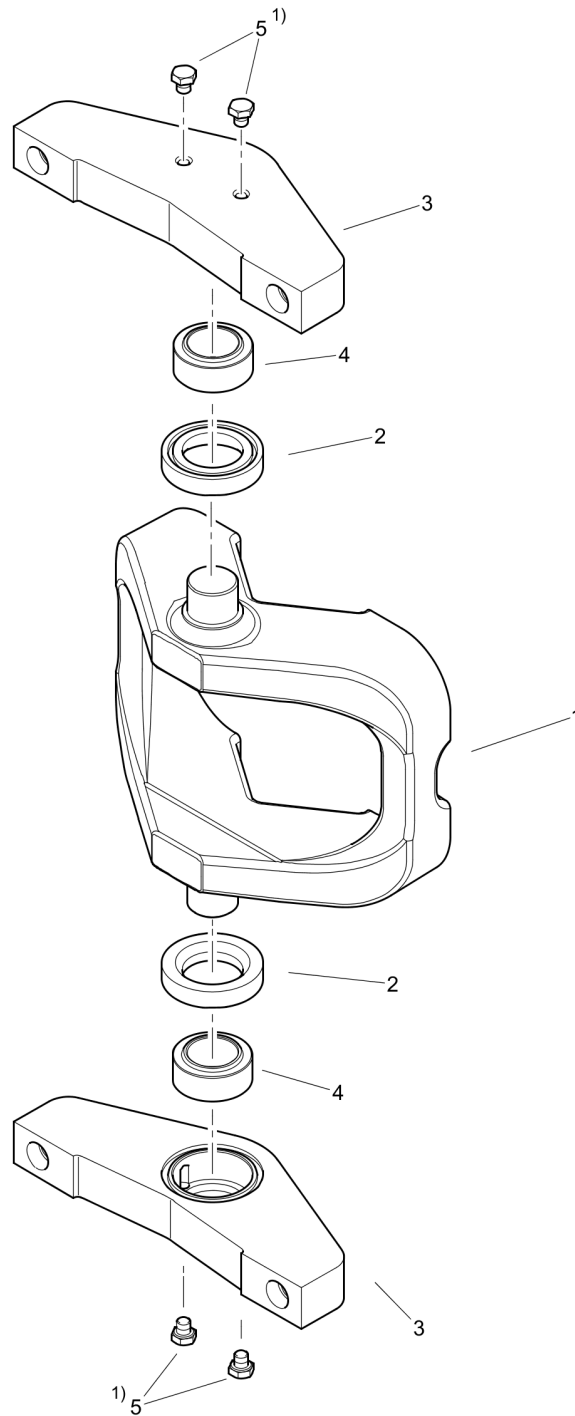

Steering System Articulated joint, assembled

1) Mit Schraubensicherung, mittelfest (DL00978006) eingesetzt
Inserted with threadlocker, medium strength (DL00978006)

41.17

Item	Part No.	Qty	Name	SN INFO
1	DL92410118	1	Support	
2	DL72345116	2	Sealing ring	
3	DL72345123	2	Bearing block	
4	DL05272009	2	Spherical plain bearing	
5	DL07140806	4	Hexagon bolt