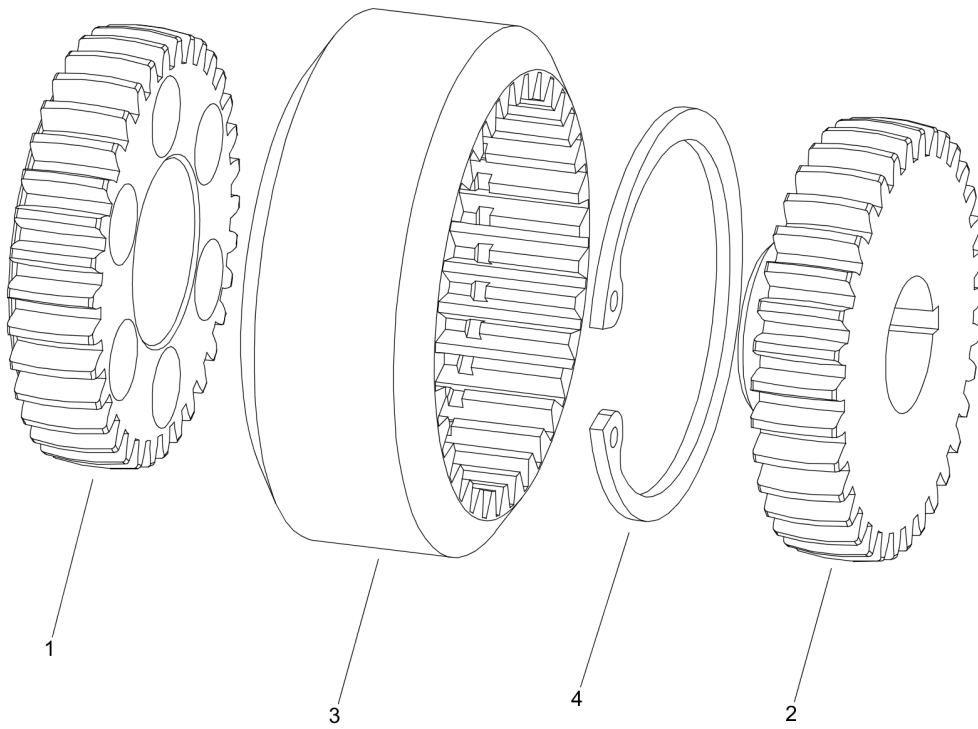

Engine / Fitting Parts Clutch

$T_{KN} = 70 \text{ Nm}$   
 $T_{K \text{ max.}} = 210 \text{ Nm}$