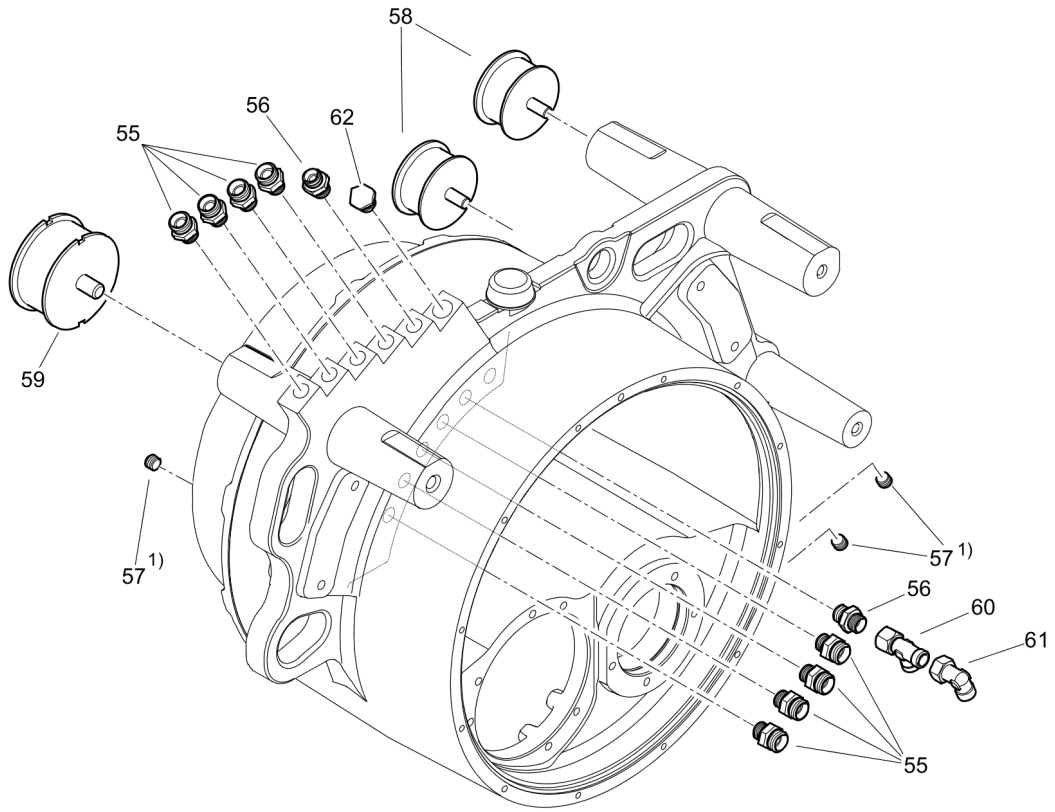

1) Mit Flächendichtung, niedrigfest (DL00970016) eingesetzt
Inserted with Gasketing, low strength (DL00970016)

22.18/5