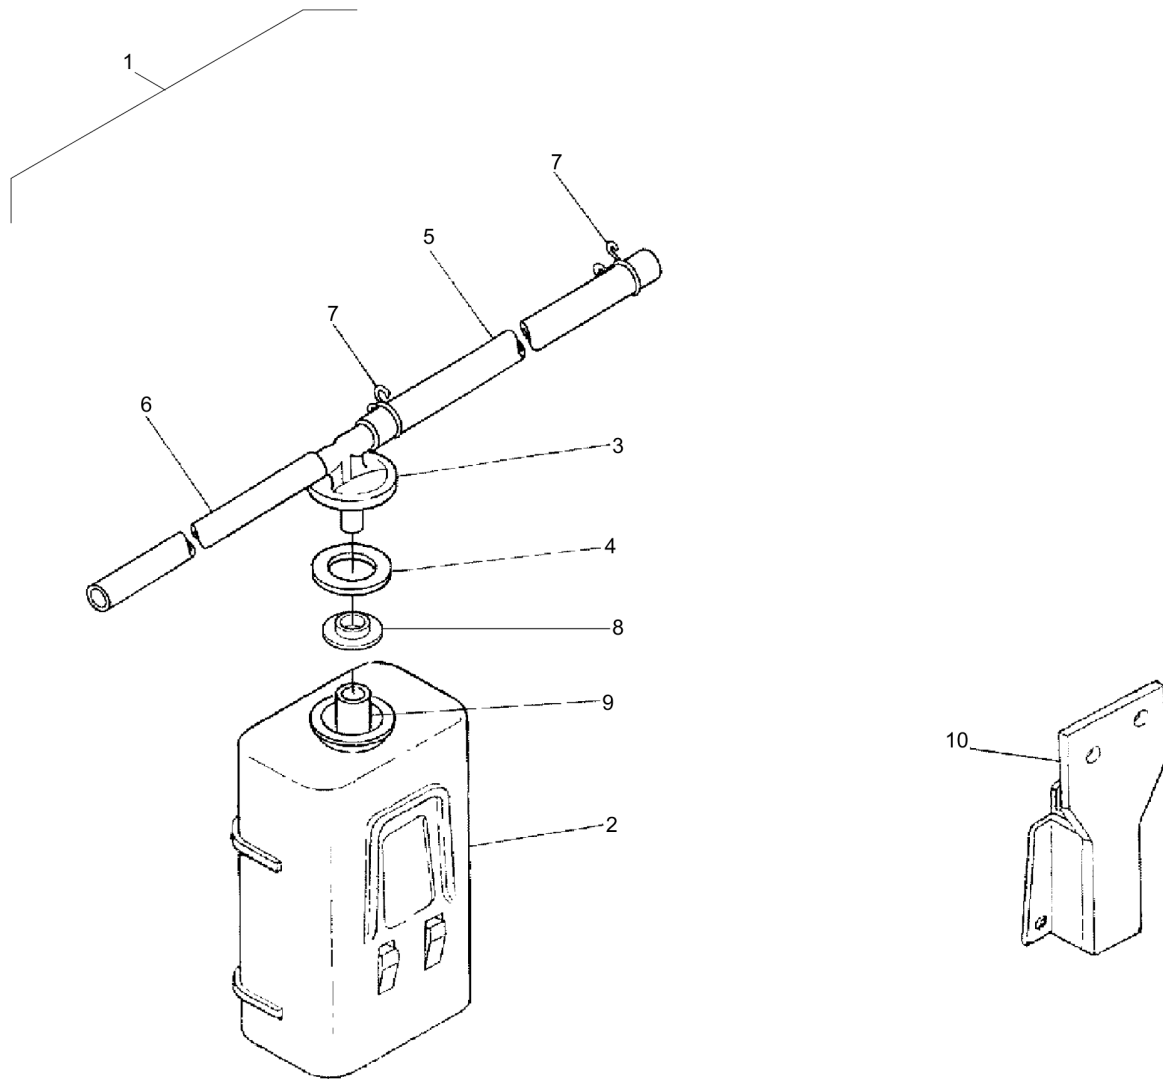

Engine / Fitting Parts Water Cooling

11.56-4

Item	Part No.	Qty	Name	SN INFO
1	DL05742492	1	Compensation tank	
2	DL05741224	1	Compensation tank	
3	DL05741225	1	Tank cover	
4	DL05741109	1	Gasket	
5	DL05741226	1	Hose	
6	DL05741458	1	Overflow pipe	
7	DL05741112	2	Hose clip	
8	DL05742493	1	Plate	
9	DL05742494	1	Hose	
10	DL05740513	1	Holder