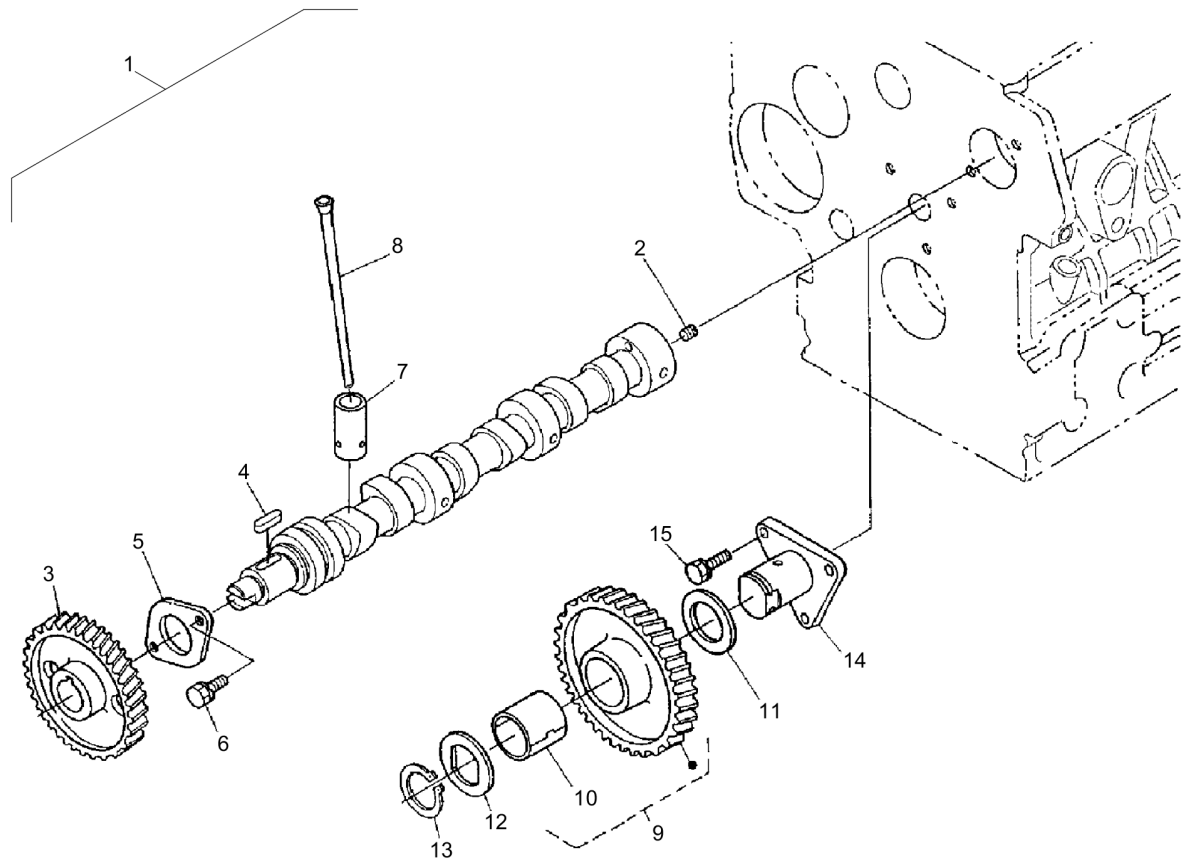

Engine / Fitting Parts Camshaft

11.09

Refer to Parts Online for the most up to date information. The printed information might be outdated.

Thu May 17 12:19:59 UTC 2018

Item	Part No.	Qty	Name	SN INFO
1	DL05742983	1	Camshaft	
2	DL05740539	1	Ball	
3	DL05740649	1	Gear wheel	
4	DL05740116	1	Fitting key	
5	DL05740647	1	Stop plate	
6	DL05740281	2	Screw	
7	DL05741926	6	Tappet	
8	DL05740646	6	Pushrod	
9	DL05740744	1	Intermediate gear	
10	DL05740746	1	Bushing	
11	DL05740675	1	Stop disc	
12	DL05740676	1	Stop disc	
13	DL05740674	1	Circlip	
14	DL05740672	1	Axle	
15	DL05740281	3	Screw