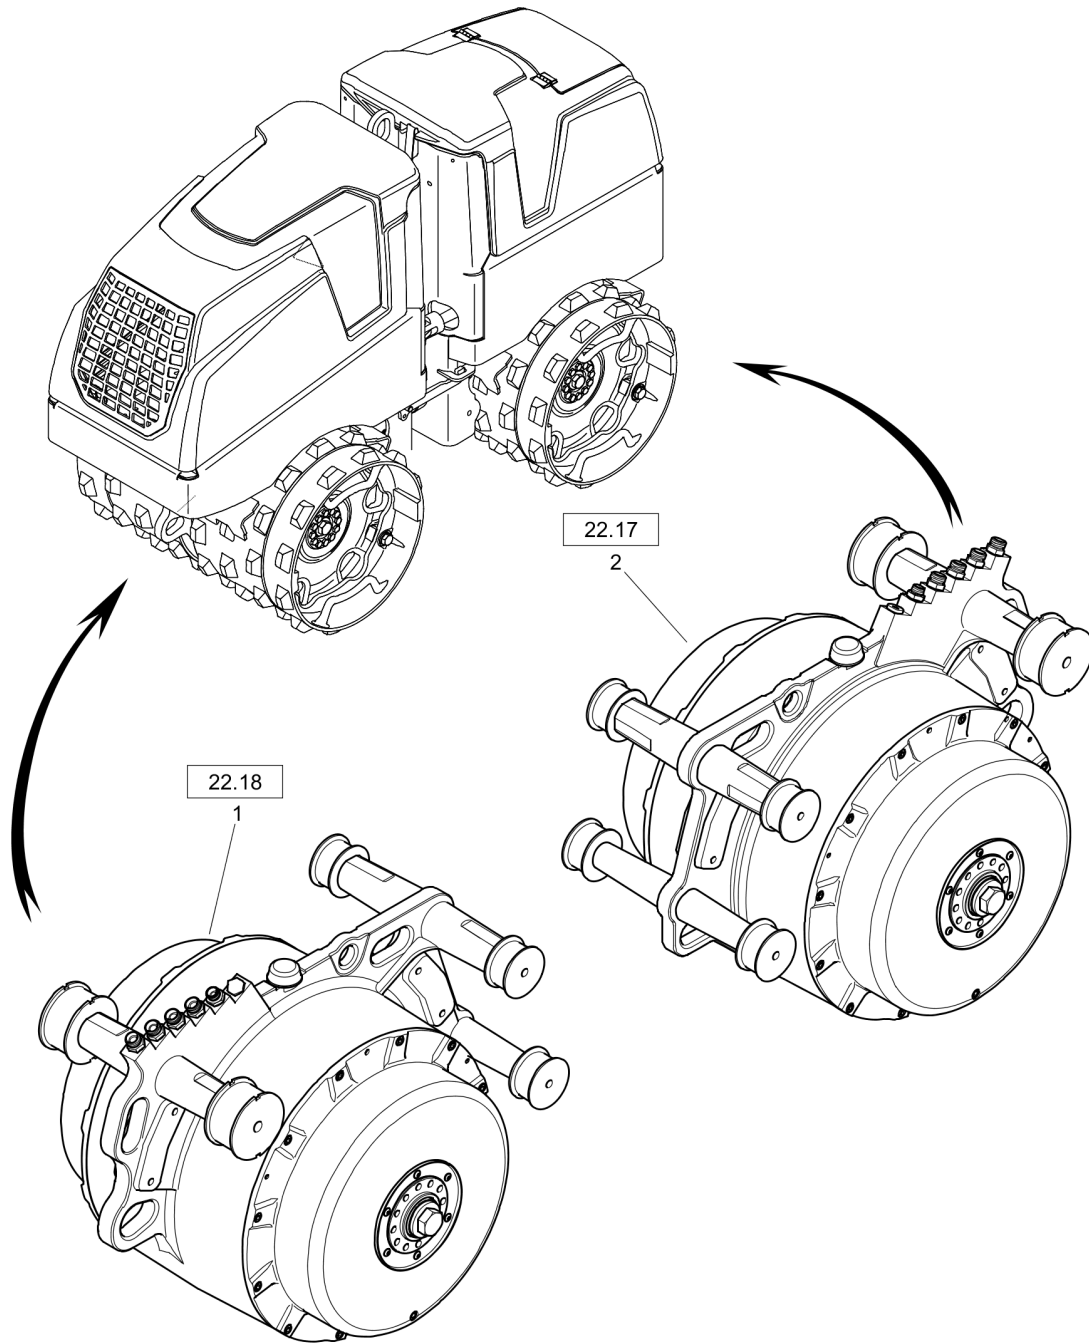

**20 Transmission** Power Transmission / Actuation

Item	Part No.	Qty	Name	SN INFO
22.10	-		Drum Drive	
22.17	-		Crossbeam w. brake, assembled	
22.18	-		Crossbeam w/o brake, assembled	

**Power Transmission / Actuation** Drum Drive