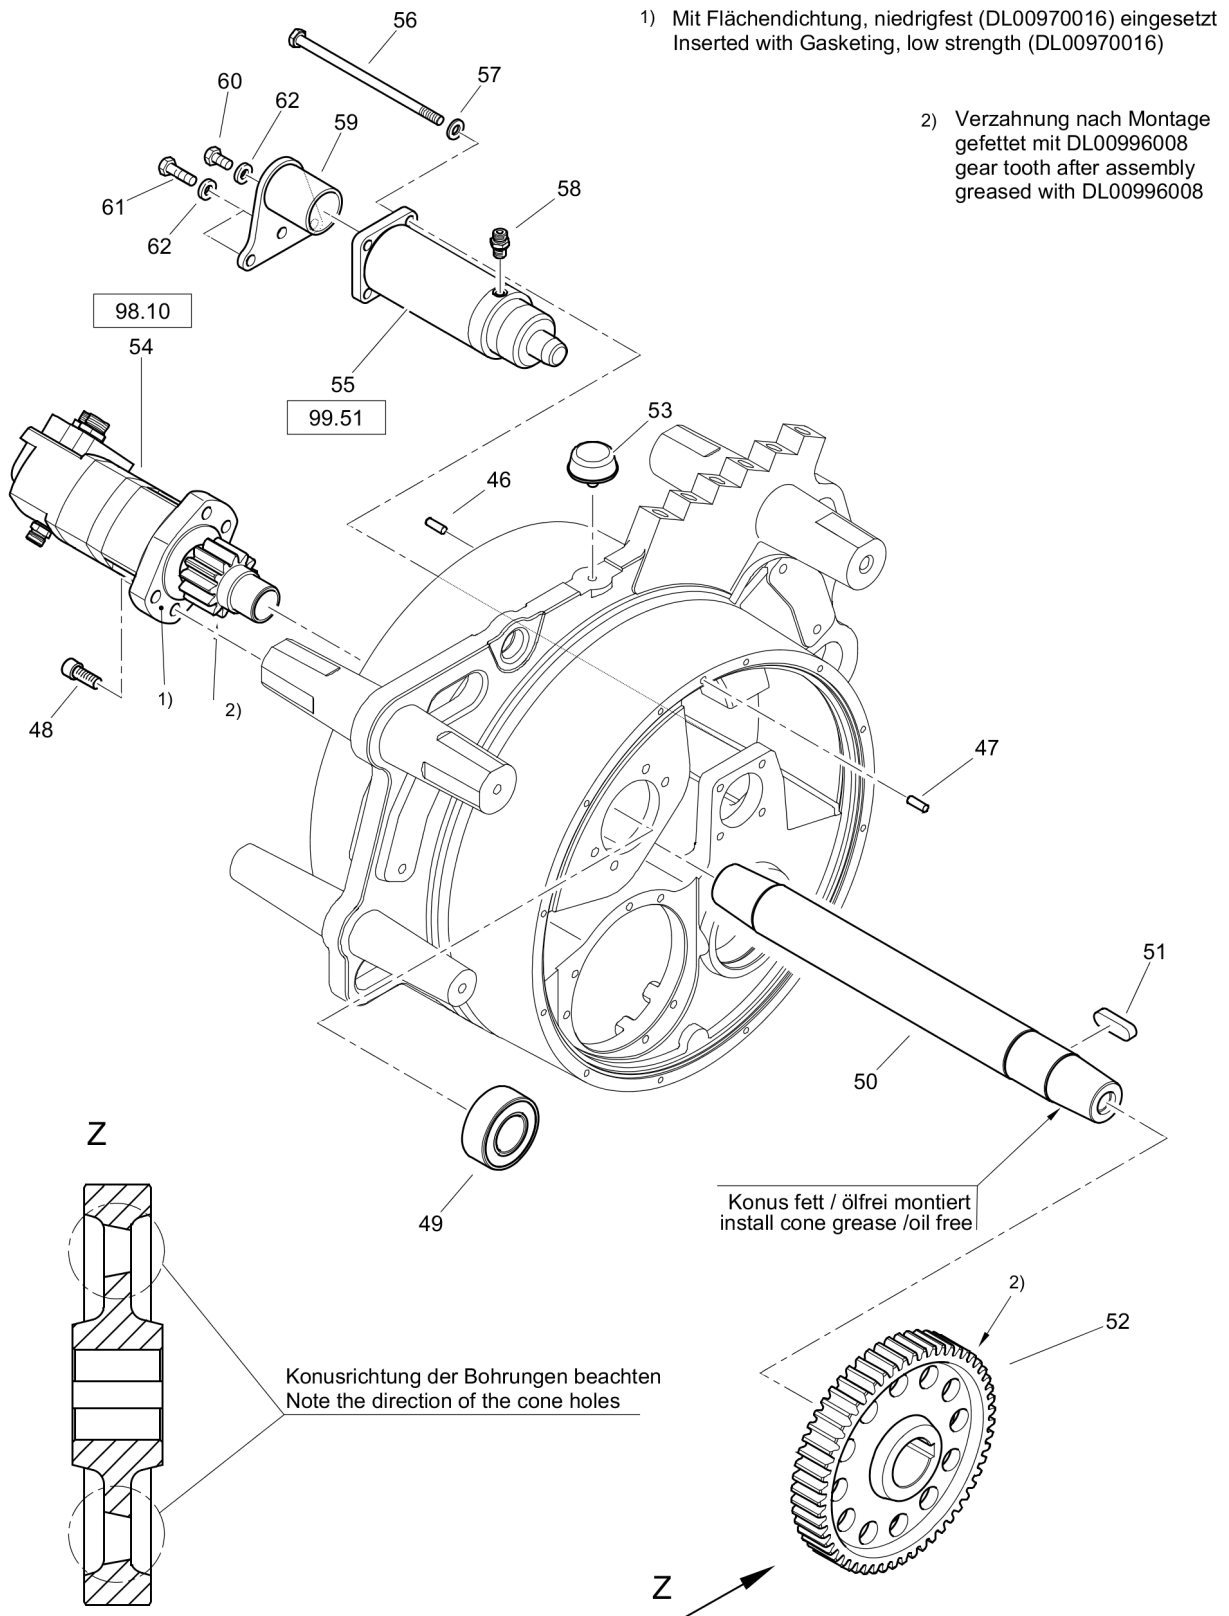

Item	Part No.	Qty	Name	SN INFO
72	DL05550755	2	Hose assy.ac.WN3111	
73	DL05557609	2	Hose assy.ac.WN3111	
74	DL05557192	1	Hose assy.ac.WN3111	
22.10			Drum Drive	

22.17/4