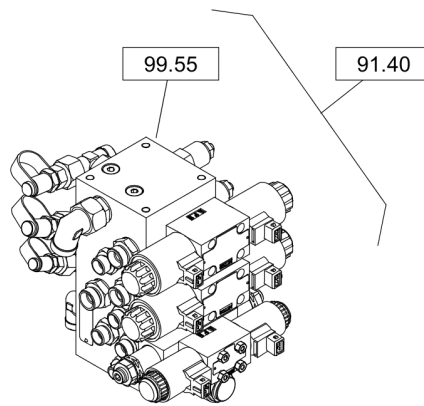

90 Hydraulic Hydraulic

Item	Part No.	Qty	Name	SN INFO
91.32	-		Hydraulics,pipes	
91.40	-		Control Block	
98.10	-		Travel motor,assembled	
98.11	-		Vibration motor,assembled	
99.12	-		Triple gear pump	
99.24	-		Hydr.Motor,Vibration	
99.48	-		Hydraulic Oil Filter	
99.51	-		Hydraulic Cylinder	
99.55	-		Control Block