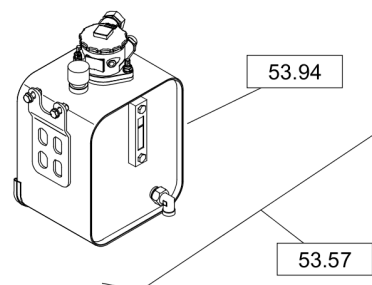

# 41.17

Item	Part No.	Qty	Name	SN INFO
1	DL92410118	1	Support	
2	DL72345116	2	Sealing ring	
3	DL72345123	2	Bearing block	
4	DL05272009	2	Spherical plain bearing	
5	DL07140806	4	Hexagon bolt	

**50 Frame** Frame with Attachment Parts