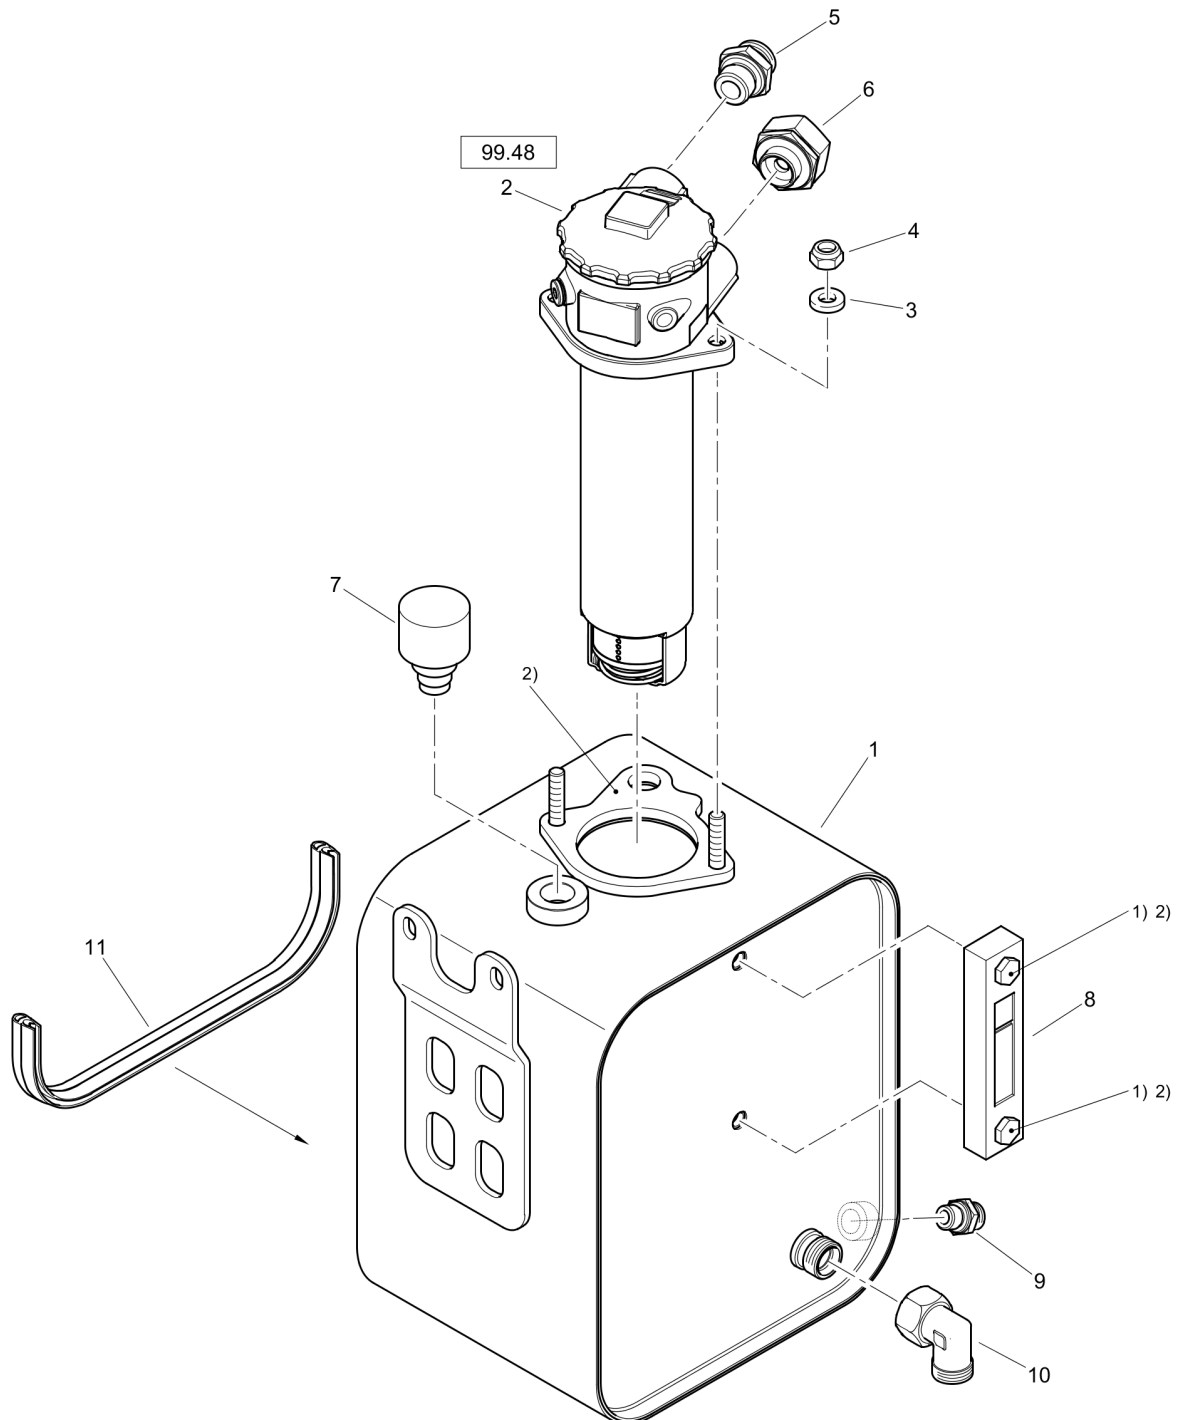

Frame with Attachment Parts Hydraulic oil tank, assembled

1) Anziehdrehmoment 15 Nm
  Tightening torque 15 Nm
2) Mit Flächendichtung, niedrigfest (DL00970016) eingesetzt
  Inserted with Gasketing, low strength (DL00970016)

53.94

Item	Part No.	Qty	Name	SN INFO
1	DL72360180	1	Hydraulic oil tank	
2	DL05887552	1	Suction filter	
3	DL08511021	2	Washer	
4	DL08131016	2	Safety nut	
5	DL05540041	1	Double-ended union	
6	DL05542399	1	Double-ended union	
7	DL05887553	1	Breather valve	
8	DL05973103	1	Fluid level gauge	
9	DL05540009	1	Double-ended union	
10	DL05542126	1	Angular union	
11	DL00652012	0.70	Sealing section	
99.48			Hydraulic Oil Filter