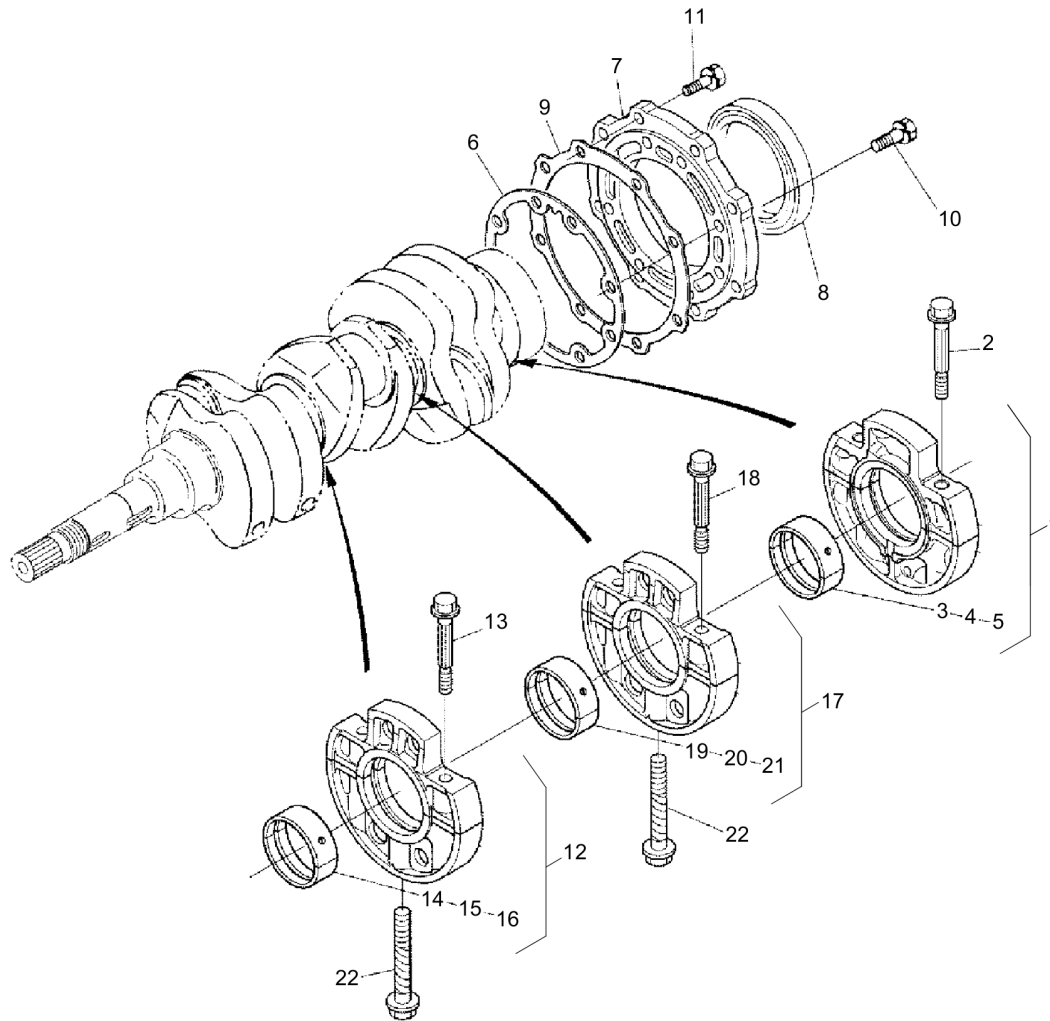

Engine / Fitting Parts Crankshaft And Piston

11.19-2

Refer to Parts Online for the most up to date information. The printed information might be outdated.
Thu May 17 12:20:01 UTC 2018

Item	Part No.	Qty	Name	SN INFO
1	DL05741615	1	Kit, main bearings	
2	DL05740619	2	Screw	
3	DL05741900	1	Main bearing Standard	
4	DL05741901	1	Main bearing -0.20mm	
5	DL05741902	1	Main bearing -0.40mm	
6	DL05742998	1	Gasket	
7	DL05741903	1	Main bearing cover	
8	DL05741904	1	Radial seal	
9	DL05741905	1	Gasket	
10	DL05742999	8	Screw	
11	DL05743000	9	Screw	
12	DL05741344	1	Housing,bearing	
13	DL05740619	2	Screw	
14	DL05743007	1	Ring, bearing Standard	
15	DL05743008	1	Ring, bearing -0.20mm	
16	DL05743009	1	Ring, bearing -0.40mm	
17	DL05741907	1	Kit, main bearings	
18	DL05740619	2	Screw	
19	DL05743007	1	Ring, bearing Standard	
20	DL05743008	1	Ring, bearing -0.20mm	
21	DL05743009	1	Ring, bearing -0.40mm	
22	DL05740620	2	Screw