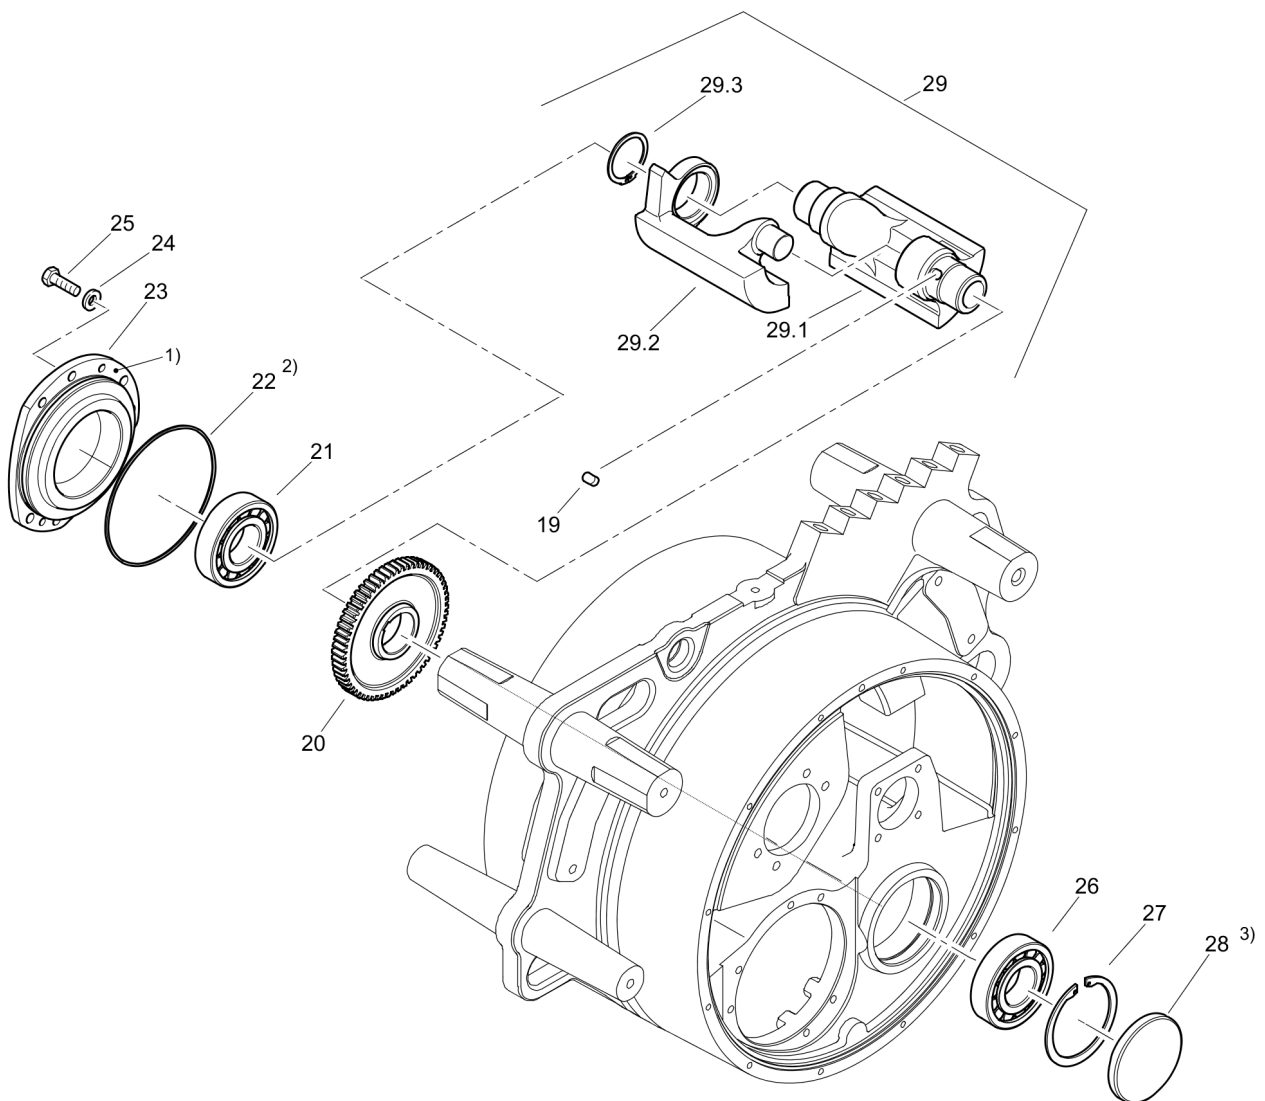

1) Mit Flächendichtung, niedrigfest (DL00970016) eingesetzt
  Inserted with Gasketing, low strength (DL00970016)
2) Mit Fett montieren
  Install with fat
3) fettfrei montiert
  install grease-free

22.17/2

Item	Part No.	Qty	Name	SN INFO
35	DL05222303	2	Cylinder roller bearing	
36	DL09225200	2	Circlip,internal	
37	DL09314312	2	Radial seal	
38	DL72310170	2	Hub	
39	DL72310153	2	Clamping ring	
40	DL07210504	12	Pens head screw	
41	DL72310152	2	Sealing ring	
42	DL72310139	2	Washer	
43	DL08752222	2	Spring washer	
44	DL07157470	2	Hexagon bolt	
45	DL07540804	6	Tapped pin	
46	DL09120821	1	Pin,cylindric	
47	DL09120821	1	Pin,cylindric	
48	DL07231211	4	Socket-head cap screw	
49	DL05121079	1	Angular ball bearing	
50	DL72310162	1	Drive shaft	
51	DL09183201	1	Fitting key	
52	DL72310183	1	Gear wheel	
53	DL06144784	1	Stop buffer	
54	DL72310179	1	Travel motor,assembled	
55	DL05850334	1	Brake cylinder	
56	DL07131100	4	Hexagon bolt	
57	DL08511021	4	Washer	
58	DL05540007	1	Double-ended union	
59	DL72480132	1	Stop	
60	DL07141017	1	Hexagon bolt	
61	DL07141039	2	Hexangon bolt	
62	DL08511021	3	Washer	
63	DL05540010	8	Double-ended union	
64	DL05548011	2	Double-ended union	
65	DL07611415	4	Screw plug	
66	DL05548049	2	Double-ended union	
67	DL06127525	4	Rubber buffer	
68	DL06128815	2	Rubber buffer	
69	DL05542193	1	L-union	
70	DL05542124	1	Angular union	
71	DL05554768	2	Hose assy.ac.WN3111	

Refer to Parts Online for the most up to date information. The printed information might be outdated.

Thu May 17 12:20:15 UTC 2018