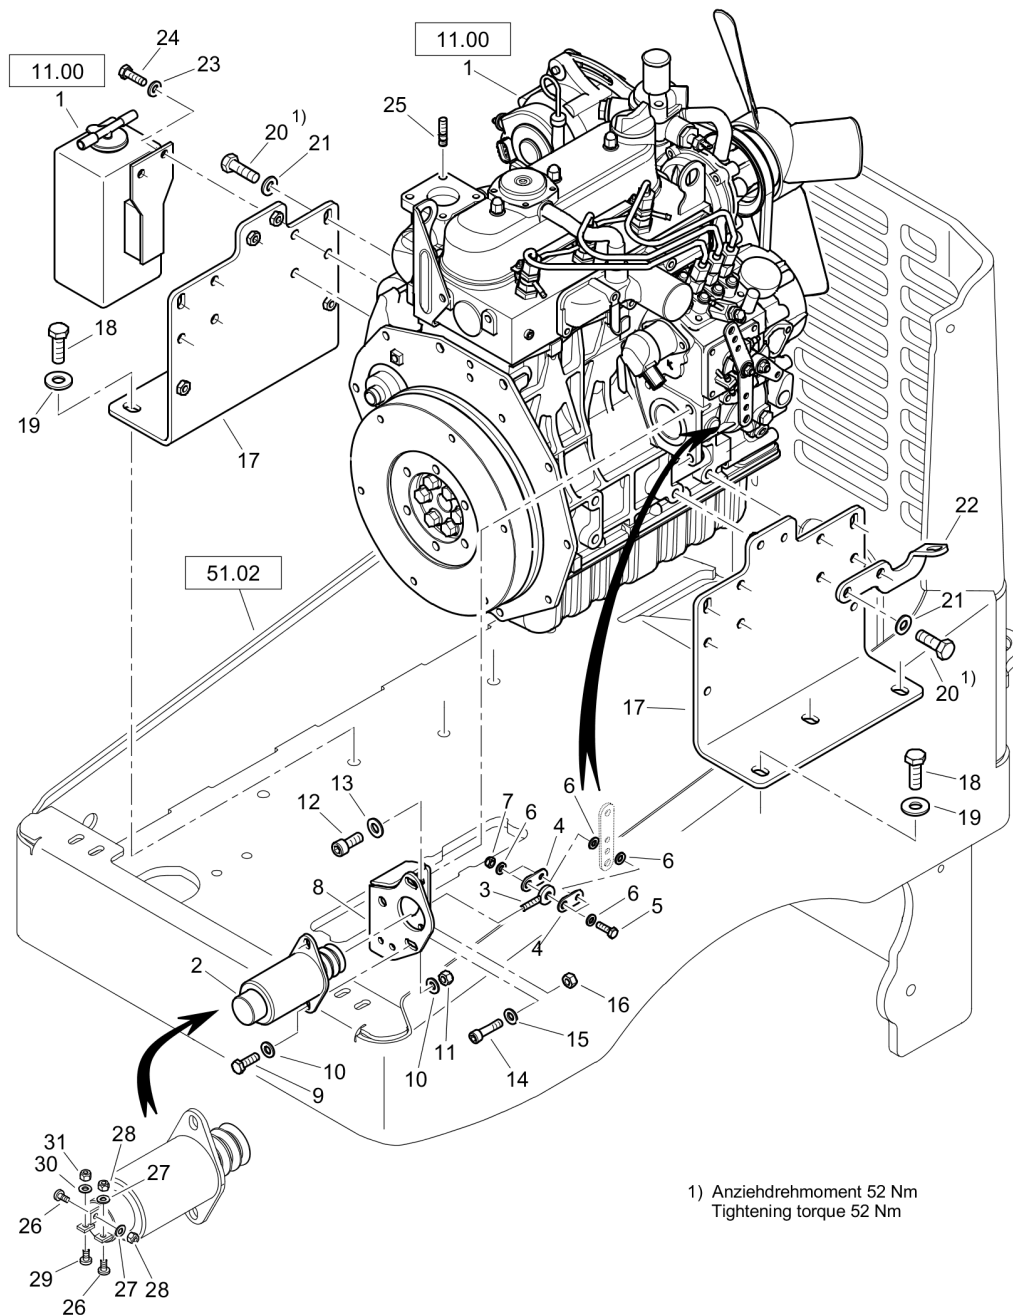

Engine / Fitting Parts Engine

12.13/1

Refer to Parts Online for the most up to date information. The printed information might be outdated.
Thu May 17 12:20:09 UTC 2018

Item	Part No.	Qty	Name	SN INFO
1	DL05701662	1	Diesel engine	
2	DL05712910	1	Magneto	
3	DL06422114	1	Clevis joint	
4	DL58340107	2	Plate	
5	DL07140641	2	Hexagon bolt	
6	DL08510612	6	Washer	
7	DL08130611	2	Safety nut	
8	DL72320235	1	Holder	
9	DL07140834	2	Hexagon bolt	
10	DL08510817	4	Washer	
11	DL08130813	2	Safety nut	
12	DL07231113	1	Socket-head cap screw	
13	DL08511021	1	Washer	
14	DL07230822	1	Socket-head cap screw	
15	DL08510817	1	Washer	
16	DL08130813	1	Safety nut	
17	DL72320226	2	Plate	
18	DL07141238	6	Hexagon bolt	
19	DL08752130	6	Spring washer	
20	DL07156067	16	Hexagon bolt	
21	DL08511021	16	Washer	
22	DL72420105	1	Holder	
23	DL08510817	2	Washer	
24	DL07140818	2	Hexagon bolt	
25	DL07580808	4	Pin screw	
26	DL07210416	2	Pens head screw	
27	DL08510409	2	Washer	
28	DL08130408	2	Safety nut	
29	DL07210316	1	Lens head screw	
30	DL08510307	1	Washer	
31	DL08130305	1	Safety nut	
32	DL72320220	1	Double-ended union	
33	DL05557623	1	Hose assy.ac.WN3111	
34	DL05542654	1	Angular union	
35	DL08511934	1	Round anchor plate	
36	DL05542918	1	Nut	
37	DL05542704	1	Plug	

Refer to Parts Online for the most up to date information. The printed information might be outdated.

Thu May 17 12:20:09 UTC 2018